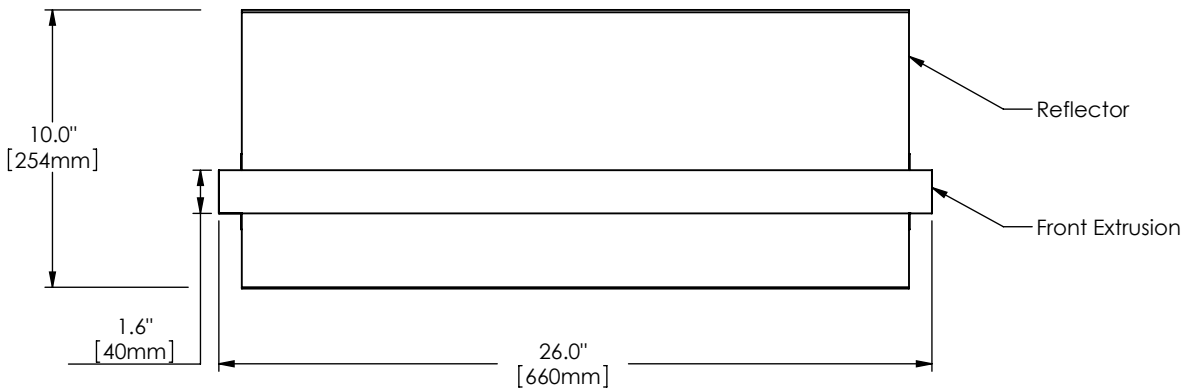

Wing W Specifications

PERSPECTIVE VIEW

Series	Style	Lamp	Diffuser	Finish	Length	Voltage	Options
1820	W		NA		26		
	W - Wall	40 - 1 x 14 Watt / G5 41 - 1 x 24 Watt HO / G5	NA - Not Applicable	19 - Painted Anodized Aluminum 21 - Painted White 22 - Painted Custom Color	26"	U - 120-277 V 1 - 120 V 2 - 220-240 V 3 - 277 V	DM - Specify Dimming Ballast Consult The Factory EM - Fluorescent Emergency, Battery - Remote Other _____