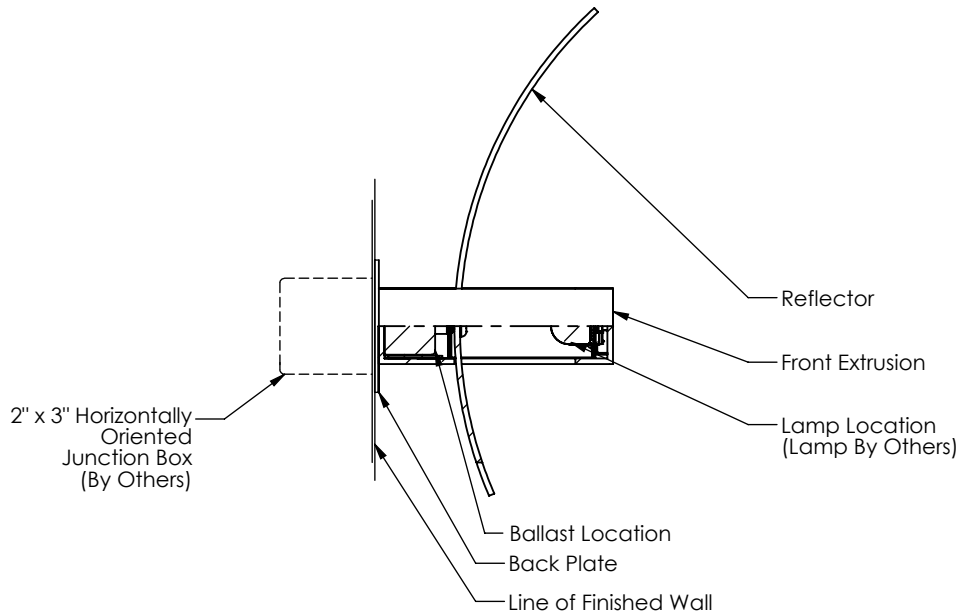

Wing W Specifications

PERSPECTIVE VIEW

Series	Style	Lamp	Diffuser	Finish	Length	Voltage	Options
1820	W		NA		26		
	W - Wall	40 - 1 x 14 Watt / G5 41 - 1 x 24 Watt HO / G5	NA - Not Applicable	19 - Painted Anodized Aluminum 21 - Painted White 22 - Painted Custom Color	26"	U - 120-277 V 1 - 120 V 2 - 220-240 V 3 - 277 V	DM - Specify Dimming Ballast Consult The Factory EM - Fluorescent Emergency, Battery - Remote Other _____