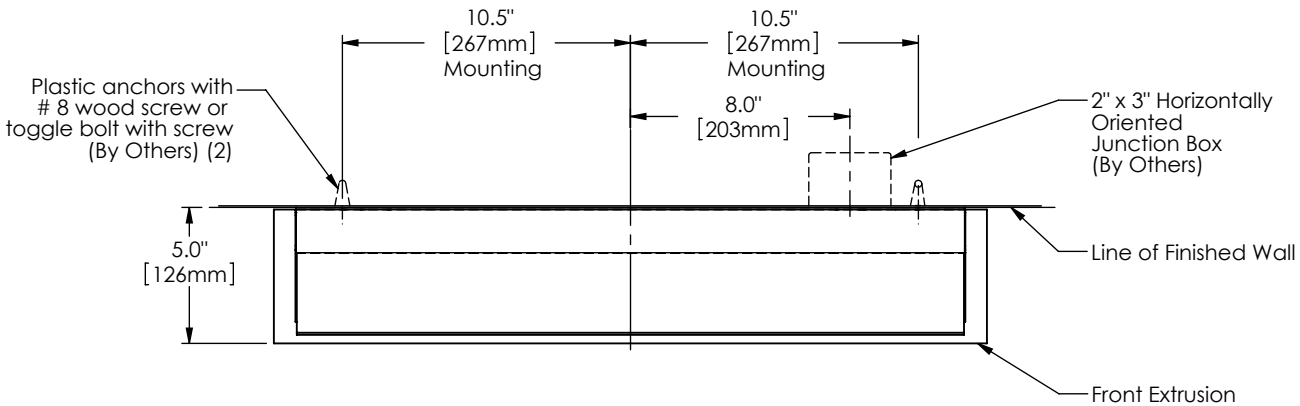

Wing W Specifications

PERSPECTIVE VIEW

Series	Style	Lamp	Diffuser	Finish	Length	Voltage	Options
1820	W		NA		26		
	W - Wall	40 - 1 x 14 Watt / G5 41 - 1 x 24 Watt HO / G5	NA - Not Applicable	19 - Painted Anodized Aluminum 21 - Painted White 22 - Painted Custom Color	26"	U - 120-277 V 1 - 120 V 2 - 220-240 V 3 - 277 V	DM - Specify Dimming Ballast Consult The Factory EM - Fluorescent Emergency, Battery - Remote Other _____