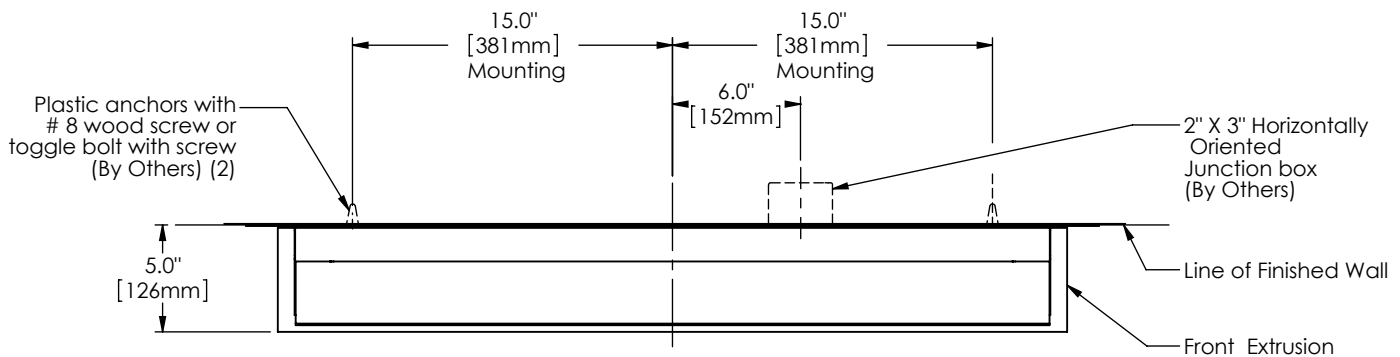

Wing W Specifications

PERSPECTIVE VIEW

Series	Style	Lamp	Diffuser	Finish	Length	Voltage	Options
1820	W		NA		37		
	W - Wall	42 - 1 x 21 Watt / G5 43 - 1 x 39 Watt HO / G5	NA - Not Applicable	19 - Painted Anodized Aluminum 21 - Painted White 22 - Painted Custom Color	37"	U - 120-277 V 1 - 120 V 2 - 220-240 V 3 - 277 V	DM - Specify Dimming Ballast Consult The Factory EM - Fluorescent Emergency, Battery - Remote Other _____