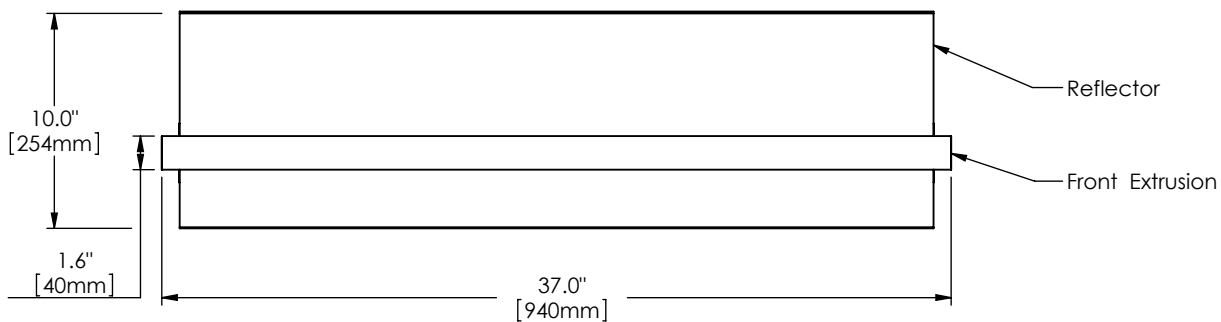

Wing W Specifications

PERSPECTIVE VIEW

Series	Style	Lamp	Diffuser	Finish	Length	Voltage	Options
1820	W		NA		37		
	W - Wall	42 - 1 x 21 Watt / G5 43 - 1 x 39 Watt HO / G5	NA - Not Applicable	19 - Painted Anodized Aluminum 21 - Painted White 22 - Painted Custom Color	37"	U - 120-277 V 1 - 120 V 2 - 220-240 V 3 - 277 V	DM - Specify Dimming Ballast Consult The Factory EM - Fluorescent Emergency, Battery - Remote Other _____