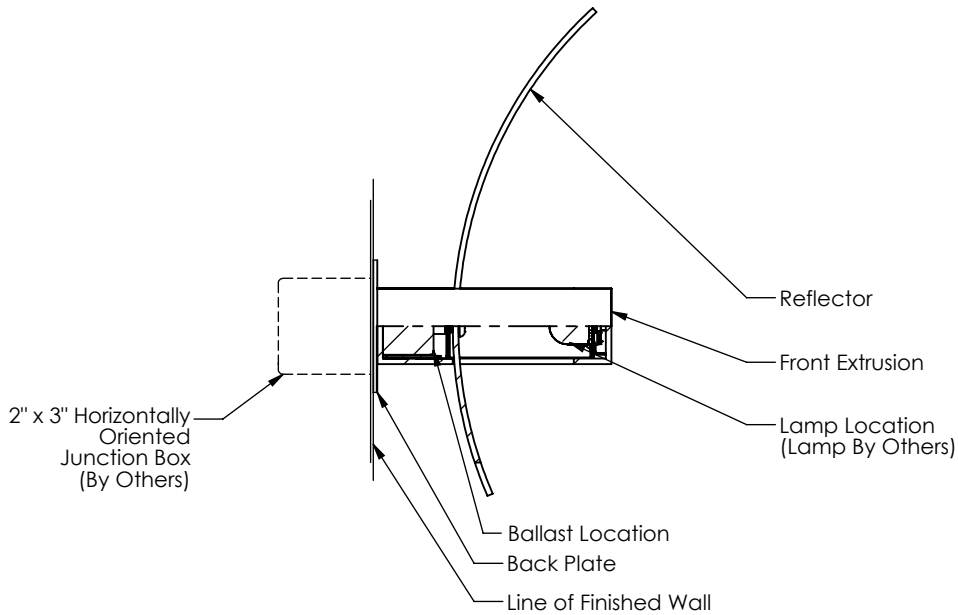

Wing W Specifications

PERSPECTIVE VIEW

Series	Style	Lamp	Diffuser	Finish	Length	Voltage	Options
1820	W		NA		37		
	W - Wall	42 - 1 x 21 Watt / G5 43 - 1 x 39 Watt HO / G5	NA - Not Applicable	19 - Painted Anodized Aluminum 21 - Painted White 22 - Painted Custom Color	37"	U - 120-277 V 1 - 120 V 2 - 220-240 V 3 - 277 V	DM - Specify Dimming Ballast Consult The Factory EM - Fluorescent Emergency, Battery - Remote Other _____