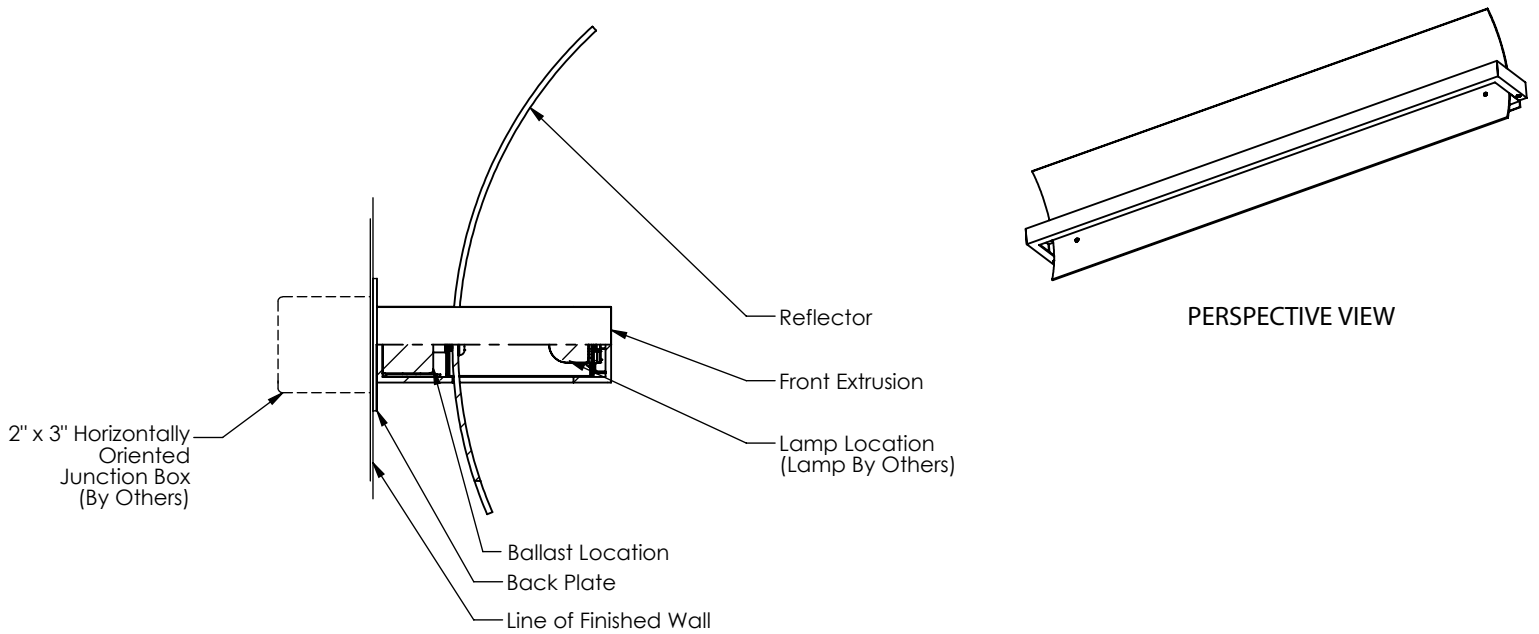

Wing W Specifications

PERSPECTIVE VIEW

Series	Style	Lamp	Diffuser	Finish	Length	Voltage	Options
1820	W		NA		49		
	W - Wall	44 - 1 x 28 Watt / G5 45 - 1 x 54 Watt HO / G5	NA - Not Applicable	19 - Painted Anodized Aluminum 21 - Painted White 22 - Painted Custom Color	49"	U - 120-277 V 1 - 120 V 2 - 220-240 V 3 - 277 V	DM - Specify Dimming Ballast Consult The Factory EM - Fluorescent Emergency, Battery - Remote Other _____