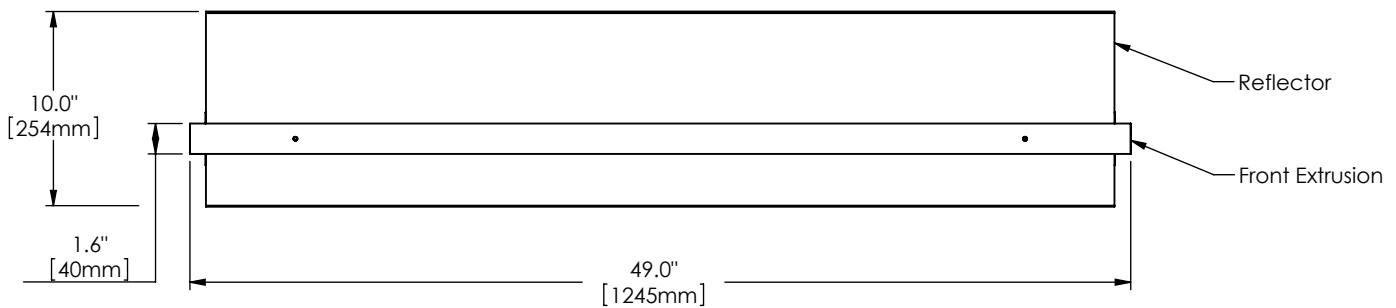

Wing W Specifications

PERSPECTIVE VIEW

Series	Style	Lamp	Diffuser	Finish	Length	Voltage	Options
1820	W		NA		49		
	W - Wall	44 - 1 x 28 Watt / G5 45 - 1 x 54 Watt HO / G5	NA - Not Applicable	19 - Painted Anodized Aluminum 21 - Painted White 22 - Painted Custom Color	49"	U - 120-277 V 1 - 120 V 2 - 220-240 V 3 - 277 V	DM - Specify Dimming Ballast Consult The Factory EM - Fluorescent Emergency, Battery - Remote Other _____