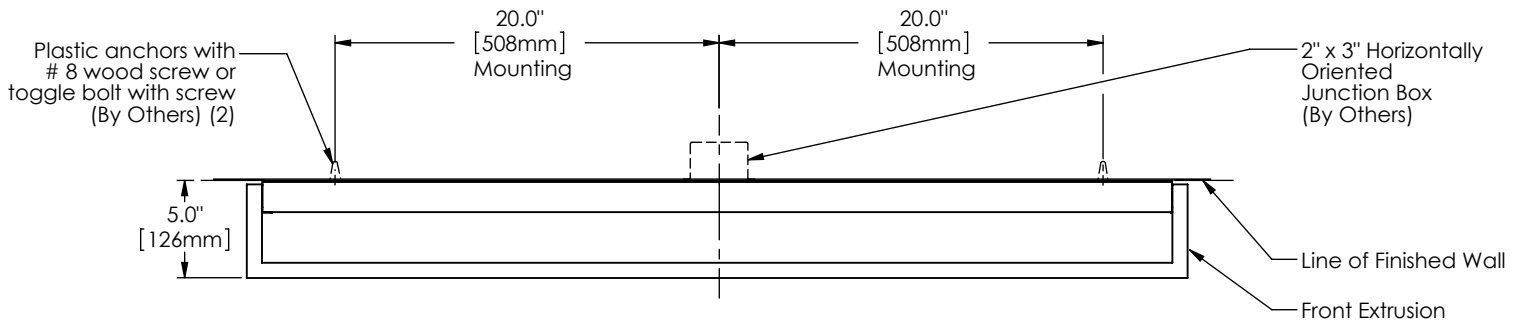

Wing W Specifications

PERSPECTIVE VIEW

Series	Style	Lamp	Diffuser	Finish	Length	Voltage	Options
1820	W		NA		49		
	W - Wall	44 - 1 x 28 Watt / G5 45 - 1 x 54 Watt HO / G5	NA - Not Applicable	19 - Painted Anodized Aluminum 21 - Painted White 22 - Painted Custom Color	49"	U - 120-277 V 1 - 120 V 2 - 220-240 V 3 - 277 V	DM - Specify Dimming Ballast Consult The Factory EM - Fluorescent Emergency, Battery - Remote Other _____