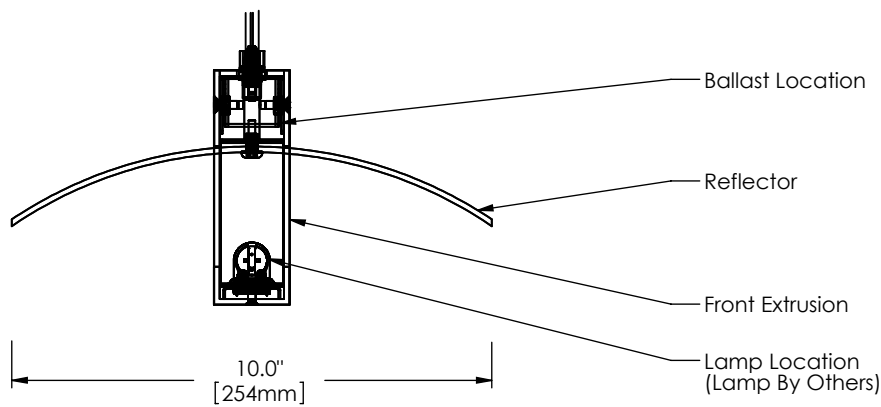

# Wing Specifications

inter•lux

PERSPECTIVE VIEW

Series	Style	Lamp	Diffuser	Finish	Length	Voltage	Options
1821	P		NA		37		
	P - Pendant	42 - 1 x 21 Watt / G5 43 - 1 x 39 Watt HO / G5	NA - Not Applicable	19 - Painted Anodized Aluminum 21 - Painted White 22 - Painted Custom Color	37"	U - 120-277 V 1 - 120 V 2 - 220-240 V 3 - 277 V	DM - Specify Dimming Ballast Consult The Factory EM - Fluorescent Emergency, Battery - Remote Other _____