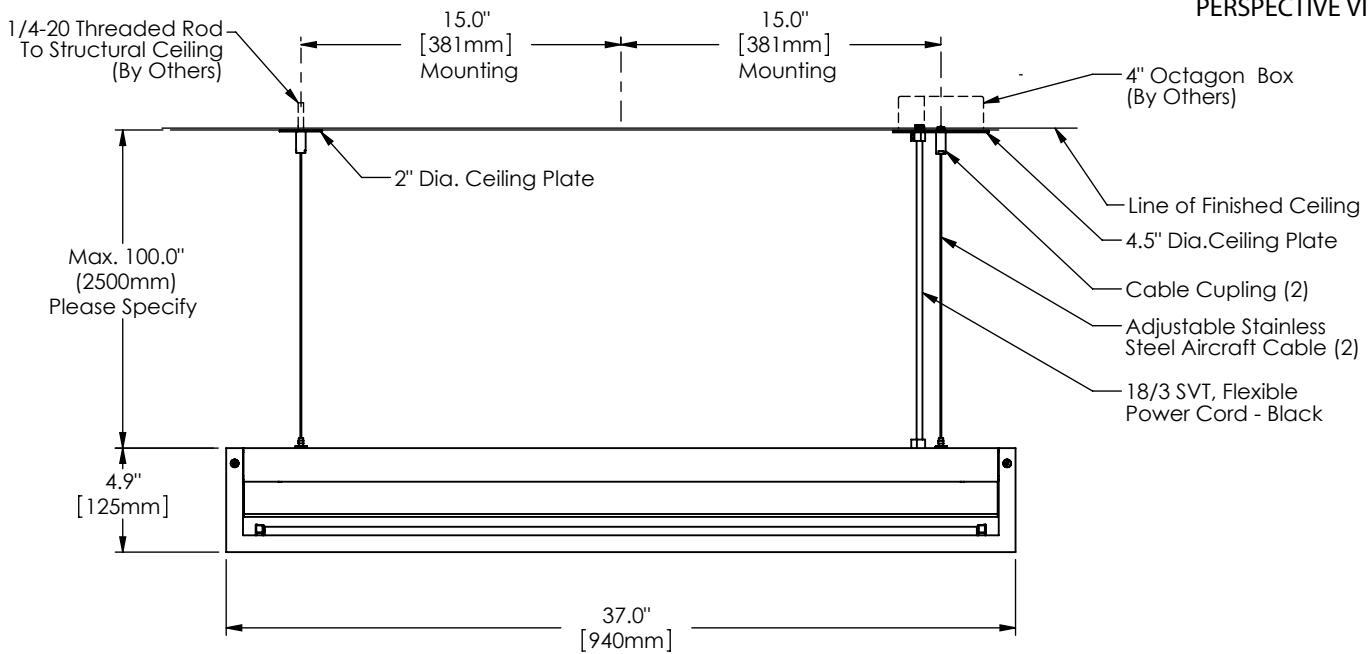

# Wing Specifications

inter•lux

PERSPECTIVE VIEW

Series	Style	Lamp	Diffuser	Finish	Length	Voltage	Options
1821	P		NA		37		
	P - Pendant	42 - 1 x 21 Watt / G5 43 - 1 x 39 Watt HO / G5	NA - Not Applicable	19 - Painted Anodized Aluminum 21 - Painted White 22 - Painted Custom Color	37"	U - 120-277 V 1 - 120 V 2 - 220-240 V 3 - 277 V	DM - Specify Dimming Ballast Consult The Factory EM - Fluorescent Emergency, Battery - Remote Other _____