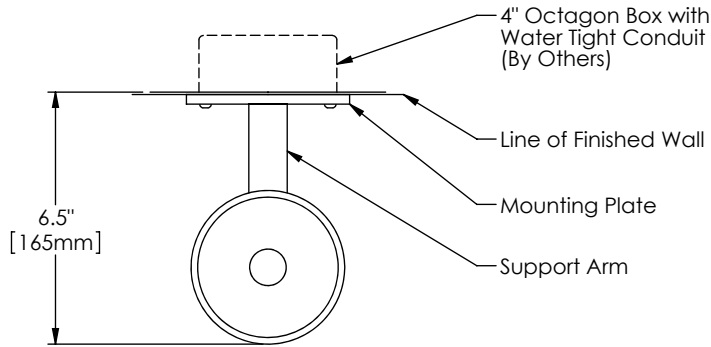

# Due Specifications

Series	Style	Lamp	Diffuser	Finish	Height H	Voltage	Options
1940	W	17			20		
W - Wall	17 - 1 x 24 Watt / 2G11	WA - White Opal Acrylic SA - Clear Satin Acrylic WG - White Opal Glass	16 - Clear Anodized Aluminum 22 - Painted Custom Color	20"	U - 120-277 V 1 - 120 V 2 - 220-240 V 3 - 277 V	DM - Specify Dimming Ballast Consult The Factory EM - Fluorescent Emergency, Battery - Remote Other _____	