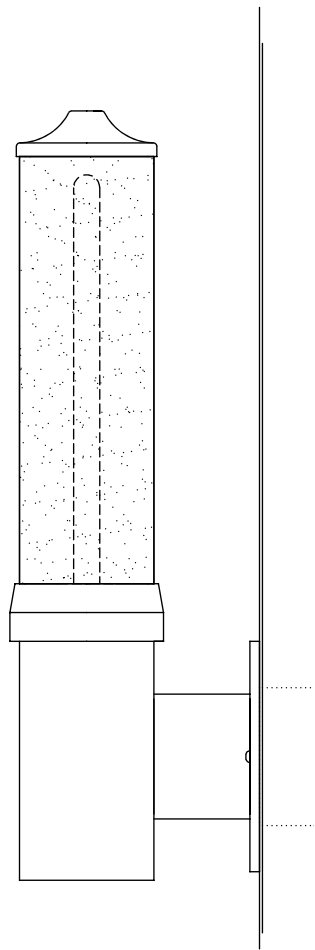

# Due Specifications

Series	Style	Lamp	Diffuser	Finish	Height H	Voltage	Options
1940	W	17			20		
W - Wall	17 - 1 x 24 Watt / 2G11	WA - White Opal Acrylic SA - Clear Satin Acrylic WG - White Opal Glass	16 - Clear Anodized Aluminum 22 - Painted Custom Color	20"	U - 120-277 V 1 - 120 V 2 - 220-240 V 3 - 277 V	DM - Specify Dimming Ballast Consult The Factory EM - Fluorescent Emergency, Battery - Remote Other _____	