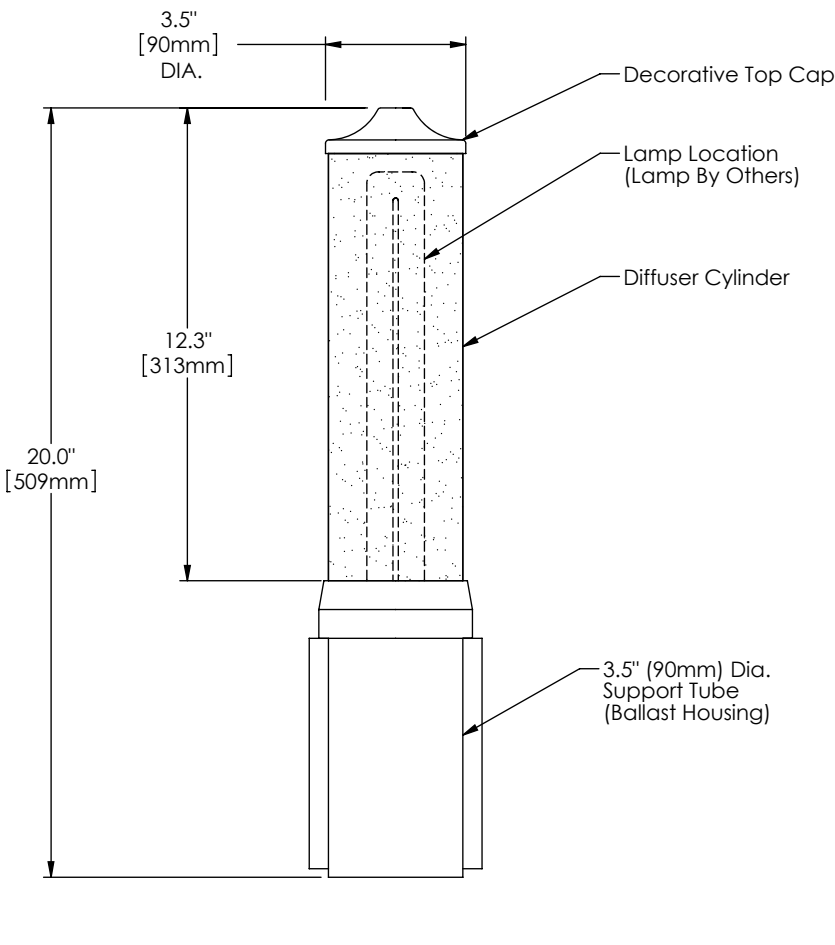

# Due Specifications

Series	Style	Lamp	Diffuser	Finish	Height H	Voltage	Options
1940	W	17			20		
W - Wall	17 - 1 x 24 Watt / 2G11	WA - White Opal Acrylic SA - Clear Satin Acrylic WG - White Opal Glass	16 - Clear Anodized Aluminum 22 - Painted Custom Color	20"	U - 120-277 V 1 - 120 V 2 - 220-240 V 3 - 277 V	DM - Specify Dimming Ballast Consult The Factory EM - Fluorescent Emergency, Battery - Remote Other _____	