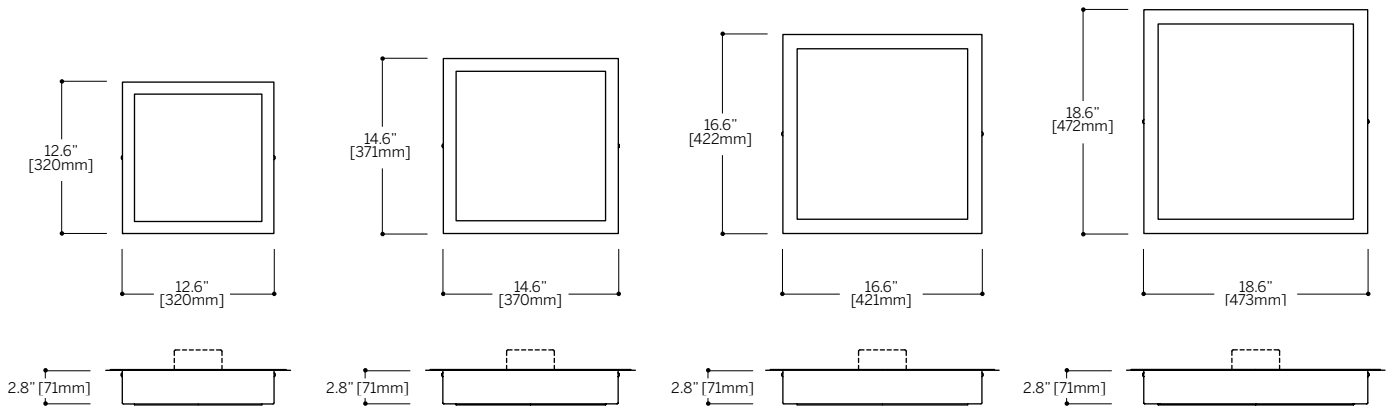

base

Ideal illumination for architectural entrances. ADA-compliant well suited for multiple hallway or wall applications. Durable, suitable for damp or dry location.