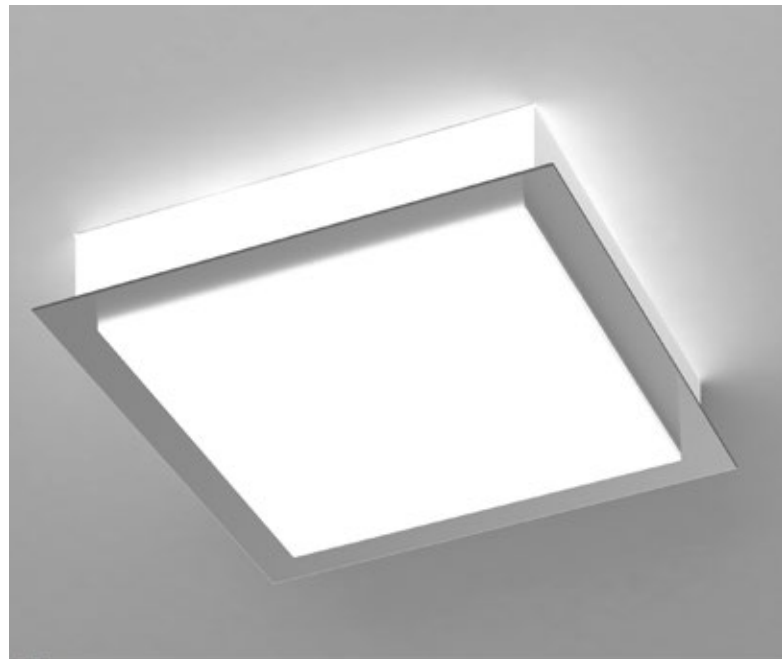

# plate

Low profile semi-recessed fixture available with plaster-in or trim finish.

## PLATE T (trim)

 **Diffuser**  
Satin White Opal Acrylic

 **Optional diffuser**  
Clear Satin Acrylic