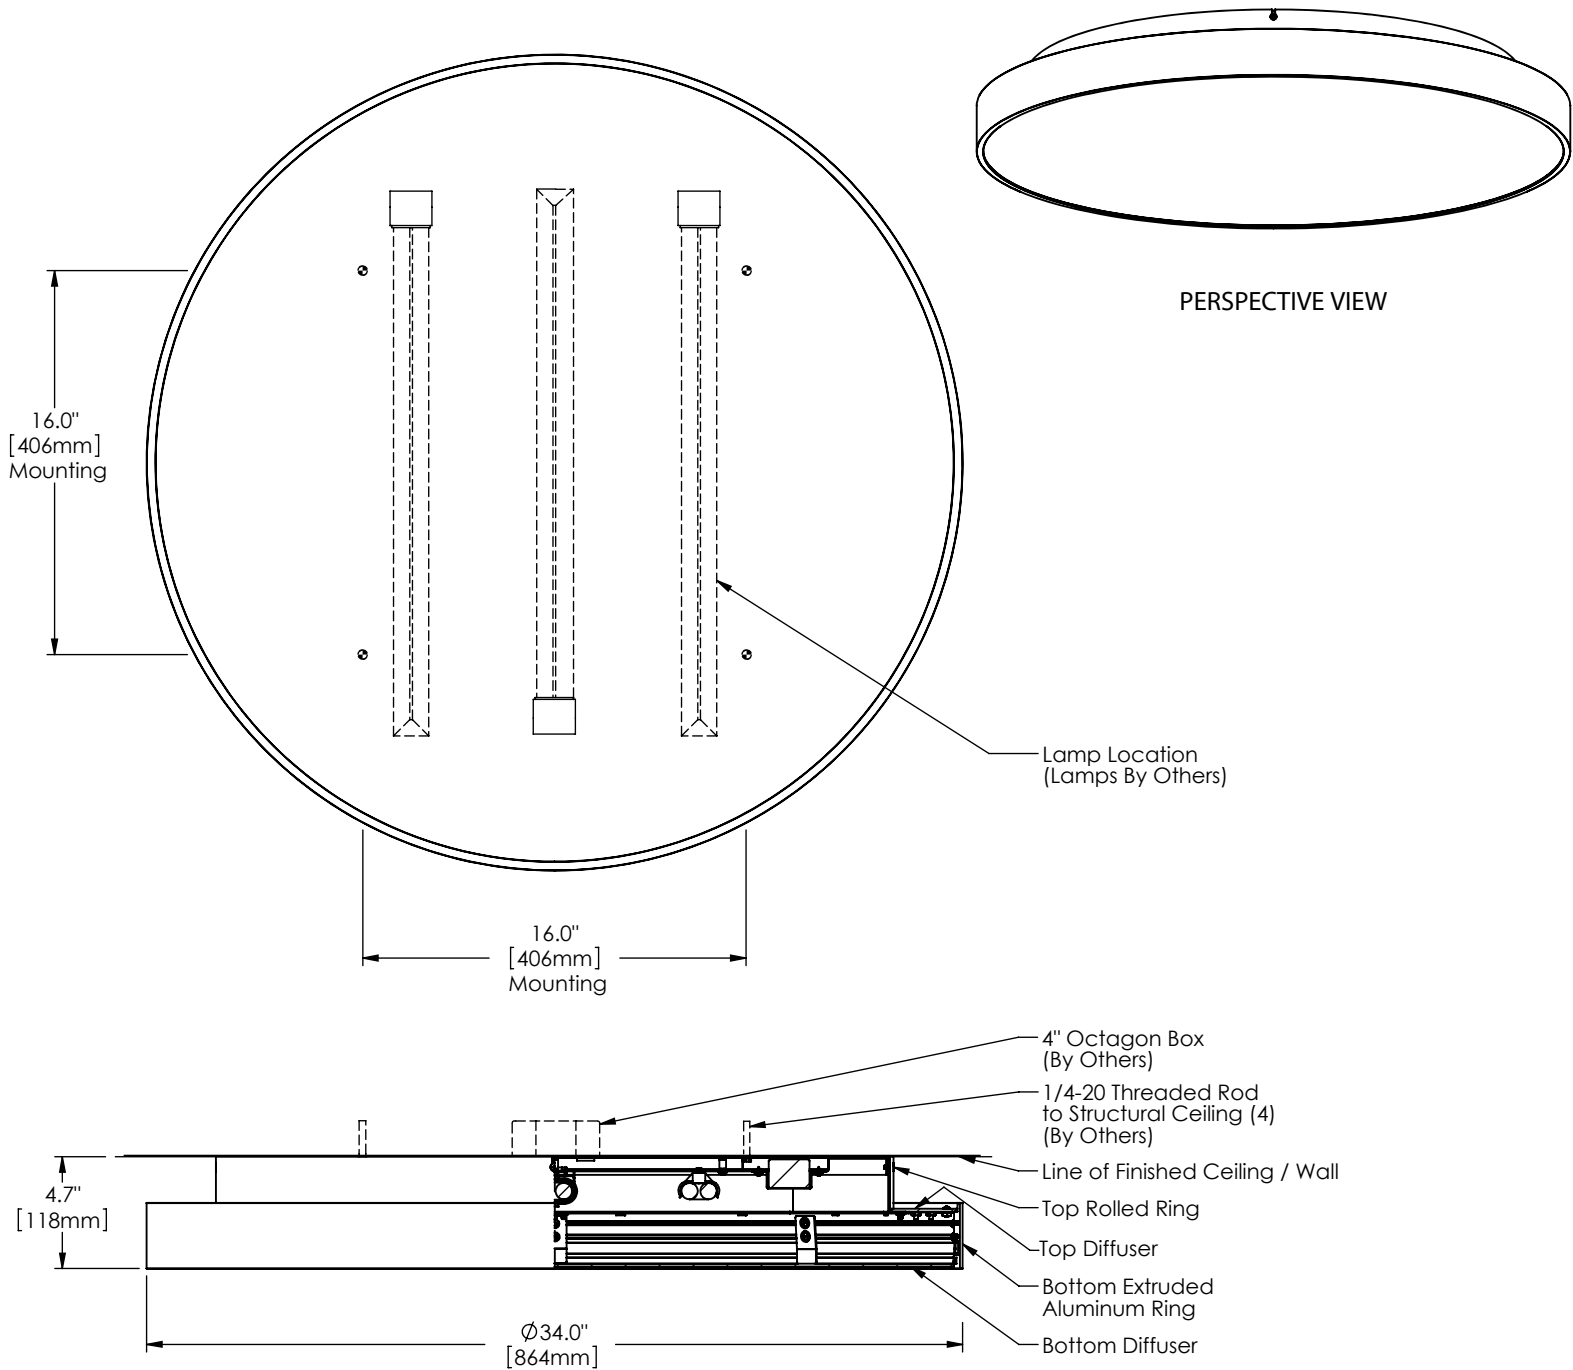

# Aura Specifications

Series	Style	Lamp	Diffuser	Finish	Dia.	Voltage	Options
1520	S				34		
S - Surface	196 - 6 x 36 Watt / 2G11 203 - 3 x 40 Watt / 2G11 204 - 4 x 40 Watt / 2G11	SW - Satin White Opal Acrylic SA - Clear Satin Acrylic	19 - Painted Anodized Aluminum 21 - Painted White 22 - Painted Custom Color	34"	U - 120-277 V 1 - 120 V 2 - 220-240 V 3 - 277 V	DM - Specify Dimming Ballast Consult The Factory EM - Fluorescent Emergency, Battery - Remote Other _____	