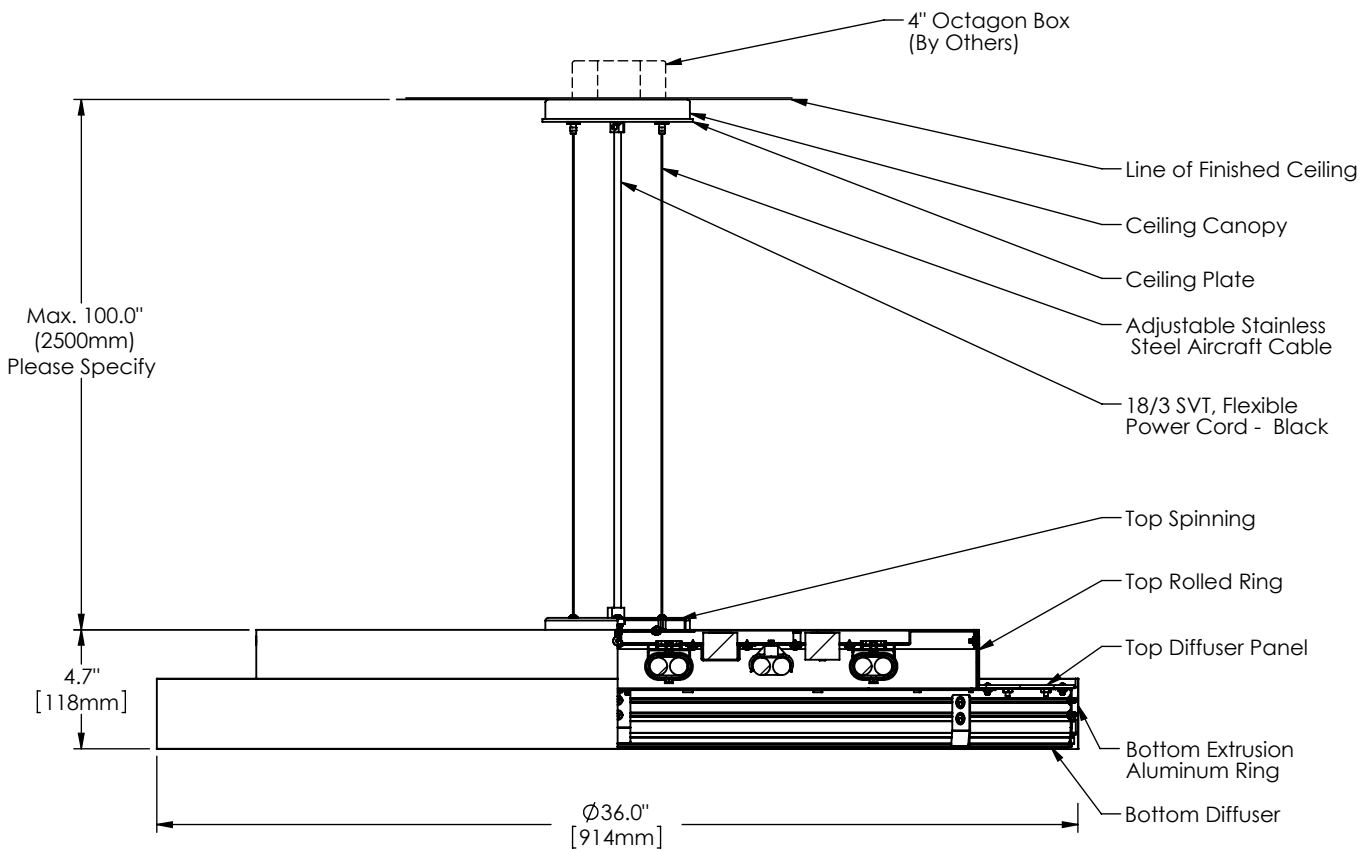

PERSPECTIVE VIEW

Series	Style	Lamp	Diffuser	Finish	Dia.	Voltage	Options
1520	P				36		
P - Pendant	196 - 6 x 36 Watt / 2G11 203 - 3 x 40 Watt / 2G11 204 - 4 x 40 Watt / 2G11	SW - Satin White Opal Acrylic SA - Clear Satin Acrylic	19 - Painted Anodized Aluminum 21 - Painted White 22 - Painted Custom Color	36"	U - 120-277 V 1 - 120 V 2 - 220-240 V 3 - 277 V	DM - Specify Dimming Ballast Consult The Factory EM - Fluorescent Emergency, Battery - Remote Other _____	