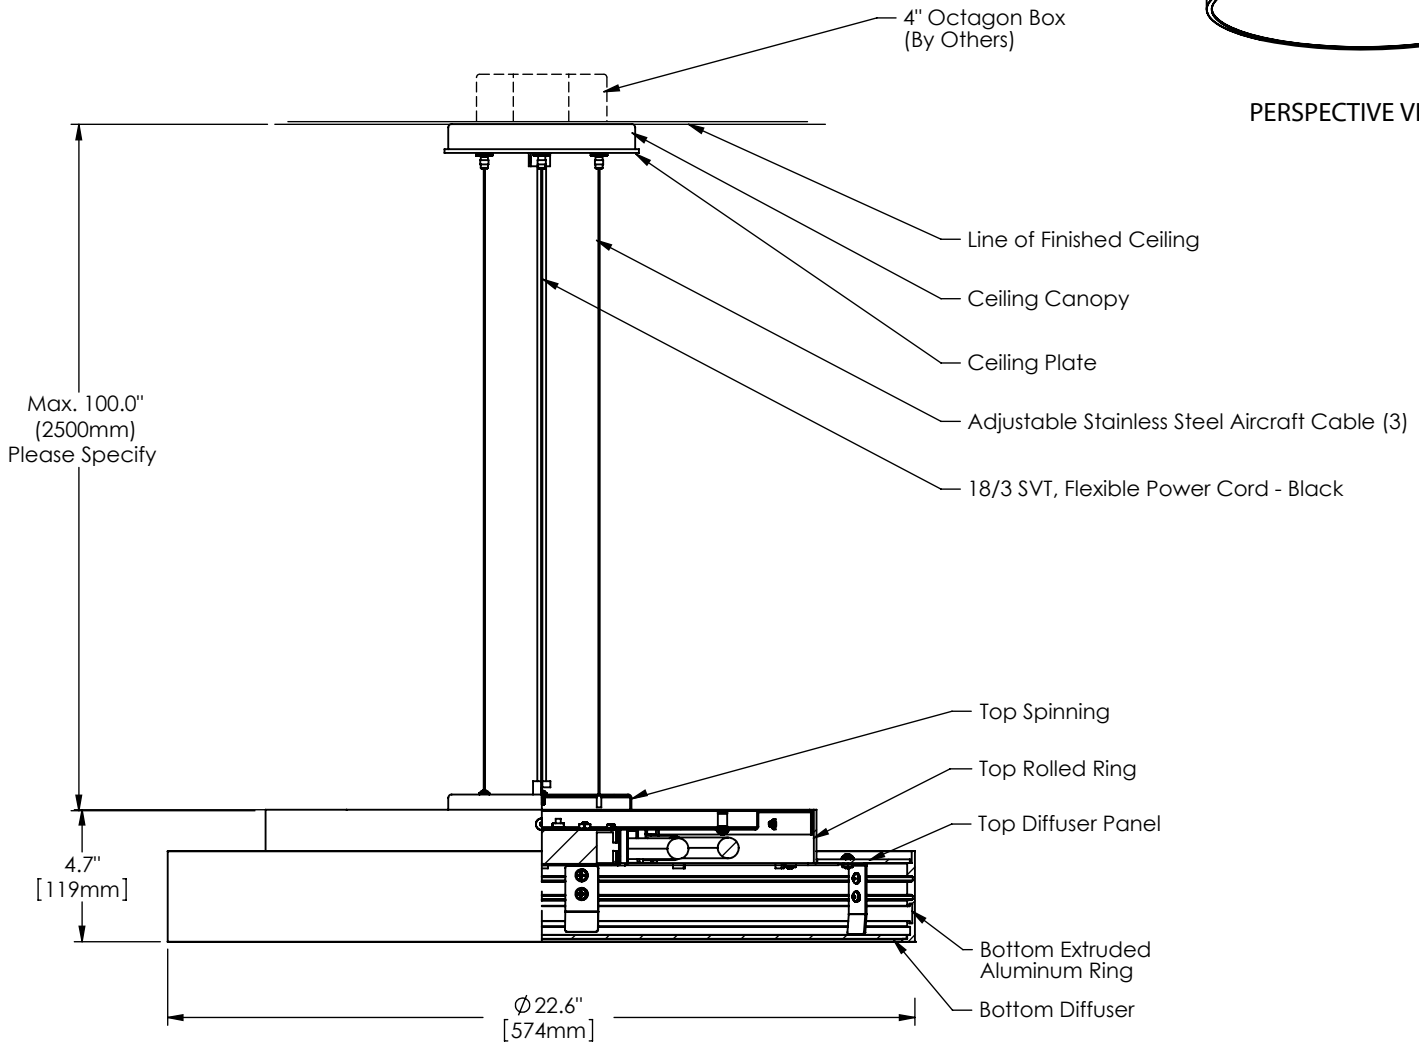

PERSPECTIVE VIEW

Series	Style	Lamp	Diffuser	Finish	Dia.	Voltage	Options
1520	P				22.6		
P - Pendant	34 - 1 x 40 Watt / 2GX13 35 - 1 x 55 Watt / 2GX13 36 - 1 x 22 + 40 Watt / 2GX13	SW - Satin White Opal Acrylic SA - Clear Satin Acrylic	19 - Painted Anodized Aluminum 21 - Painted White 22 - Painted Custom Color	22.6"	U - 120-277 V 1 - 120 V 2 - 220-240 V 3 - 277 V	DM - Specify Dimming Ballast Consult The Factory EM - Fluorescent Emergency, Battery - Remote Other _____	