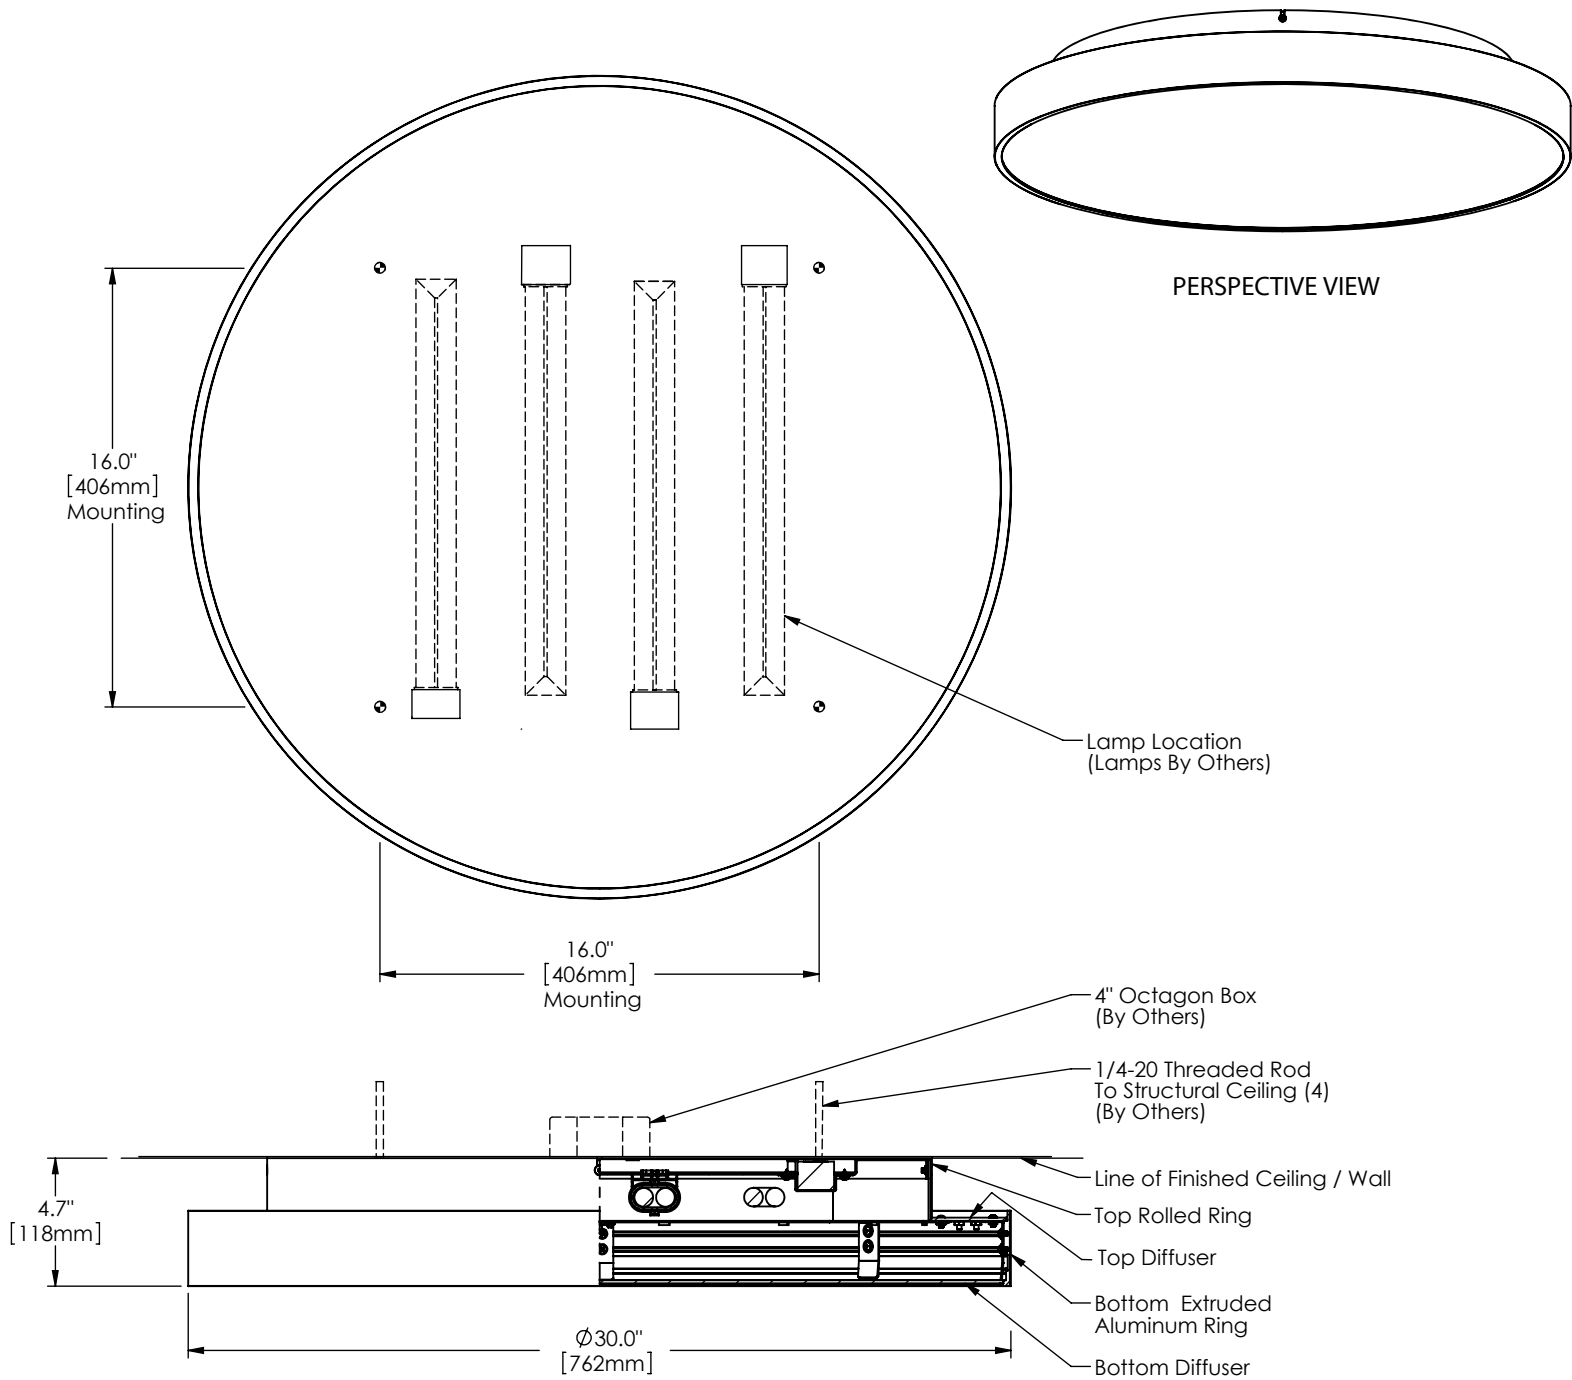

Aura Specifications

Series	Style	Lamp	Diffuser	Finish	Dia.	Voltage	Options
--------	-------	------	----------	--------	------	---------	---------

S - Surface	194 - 4 x 36 Watt / 2G11	SW - Satin White Opal Acrylic SA - Clear Satin Acrylic	19 - Painted Anodized Aluminum 21 - Painted White 22 - Painted Custom Color	30"	U - 120-277 V 1 - 120 V 2 - 220-240 V 3 - 277 V	DM - Specify Dimming Ballast Consult The Factory EM - Fluorescent Emergency, Battery - Remote Other _____
-------------	--------------------------	---	---	-----	--	---