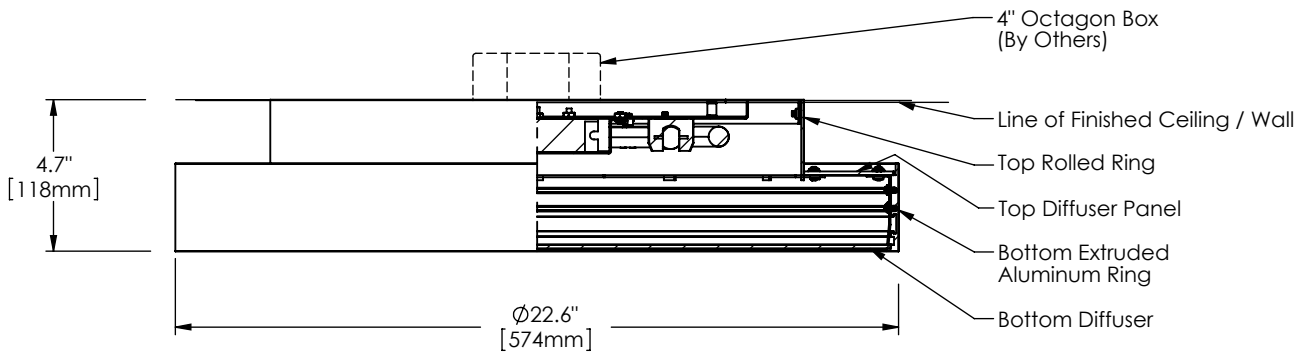

Aura Specifications

PERSPECTIVE VIEW

Series	Style	Lamp	Diffuser	Finish	Dia.	Voltage	Options
1520	S				22.6		
S - Surface	34 - 1 x 40 Watt / 2GX13 35 - 1 x 55 Watt / 2GX13 36 - 1 x 22 + 40 Watt / 2GX13	SW - Satin White Opal Acrylic SA - Clear Satin Acrylic	19 - Painted Anodized Aluminum 21 - Painted White 22 - Painted Custom Color	22.6"	U - 120-277 V 1 - 120 V 2 - 220-240 V 3 - 277 V	DM - Specify Dimming Ballast Consult The Factory EM - Fluorescent Emergency, Battery - Remote Other _____	