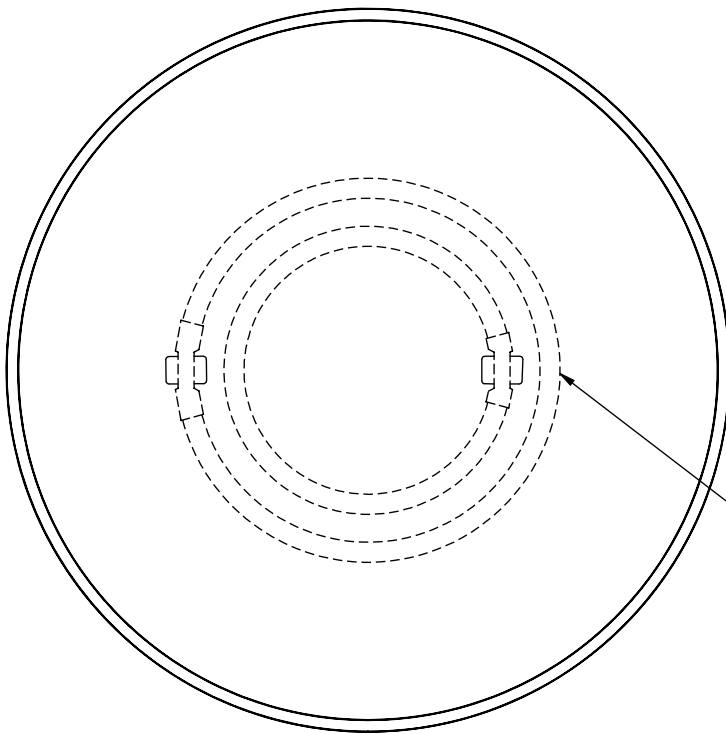

Aura Specifications

PERSPECTIVE VIEW

Series	Style	Lamp	Diffuser	Finish	Dia.	Voltage	Options
1520	S				22.6		
S - Surface	34 - 1 x 40 Watt / 2GX13 35 - 1 x 55 Watt / 2GX13 36 - 1 x 22 + 40 Watt / 2GX13	SW - Satin White Opal Acrylic SA - Clear Satin Acrylic	19 - Painted Anodized Aluminum 21 - Painted White 22 - Painted Custom Color	22.6"	U - 120-277 V 1 - 120 V 2 - 220-240 V 3 - 277 V	DM - Specify Dimming Ballast Consult The Factory EM - Fluorescent Emergency, Battery - Remote Other _____	