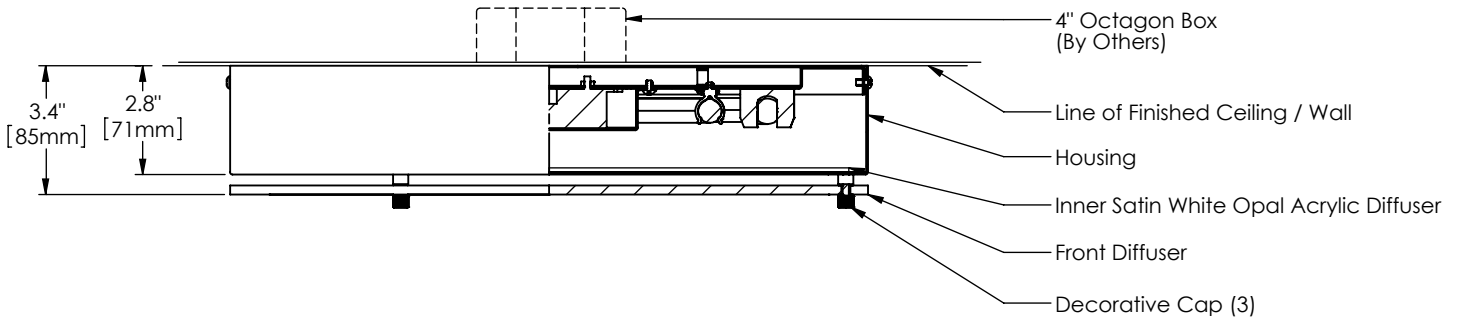

Bay Specifications

PERSPECTIVE VIEW

- Lamp Location (Lamps By Others)
- Satin Portion of Glass Diffuser
- Clear Portion of Glass Diffuser

Ø16.6"
[422mm]

- 4" Octagon Box (By Others)
- Line of Finished Ceiling / Wall
- Housing
- Inner Satin White Opal Acrylic Diffuser
- Front Diffuser
- Decorative Cap (3)

3.4"
[85mm]

2.8"
[71mm]

Series	Style	Lamp	Diffuser	Finish	Dia.	Voltage	Options
1870	S				16.6		
S - Surface	34 - 1 x 40 Watt / 2GX13 35 - 1 x 55 Watt / 2GX13 36 - 1 x 22 + 40 Watt / 2GX13	CG - Clear / Satin Glass SW - Satin White Opal Acrylic	10 - Satin Stainless Steel 12 - Satin Nickel 21 - Painted White 22 - Painted Custom Color	16.6"	U - 120-277 V 1 - 120 V 2 - 220-240 V 3 - 277 V	DM - Specify Dimming Ballast Consult The Factory EM - Fluorescent Emergency, Battery - Remote Other _____	