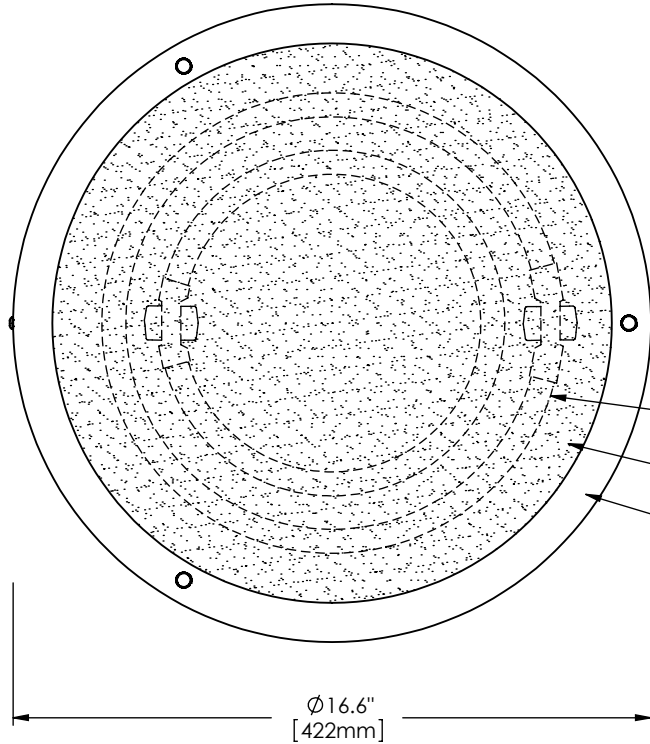

Bay Specifications

PERSPECTIVE VIEW

- Lamp Location (Lamps By Others)
- Satin Portion of Glass Diffuser
- Clear Portion of Glass Diffuser

Ø16.6"
[422mm]

- 4" Octagon Box (By Others)
- Line of Finished Ceiling / Wall
- Housing
- Inner Satin White Opal Acrylic Diffuser
- Front Diffuser
- Decorative Cap (3)

3.4"
[85mm]

2.8"
[71mm]

Series	Style	Lamp	Diffuser	Finish	Dia.	Voltage	Options
1870	S				16.6		
S - Surface	34 - 1 x 40 Watt / 2GX13 35 - 1 x 55 Watt / 2GX13 36 - 1 x 22 + 40 Watt / 2GX13	CG - Clear / Satin Glass SW - Satin White Opal Acrylic	10 - Satin Stainless Steel 12 - Satin Nickel 21 - Painted White 22 - Painted Custom Color	16.6"	U - 120-277 V 1 - 120 V 2 - 220-240 V 3 - 277 V	DM - Specify Dimming Ballast Consult The Factory EM - Fluorescent Emergency, Battery - Remote Other _____	