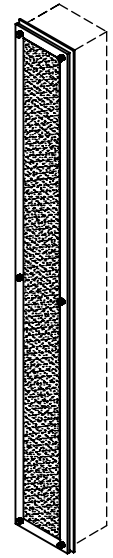

Float R Specifications

PERSPECTIVE VIEW

Series	Style	Lamp	Diffuser	Finish	Size	Voltage	Options
1380	R				48		
	R - Recessed	44 - 1 x 28 Watt / G5 45 - 1 x 54 Watt HO / G5	CG - Clear / Satin Glass SW - Satin White Opal Acrylic	10 - Satin Stainless Steel 12 - Satin Nickel 21 - Painted White 22 - Painted Custom Color	48"	U - 120-277 V 1 - 120 V 2 - 220-240 V 3 - 277 V	DM - Specify Dimming Ballast Consult The Factory EM - Fluorescent Emergency, Battery - Remote Other _____