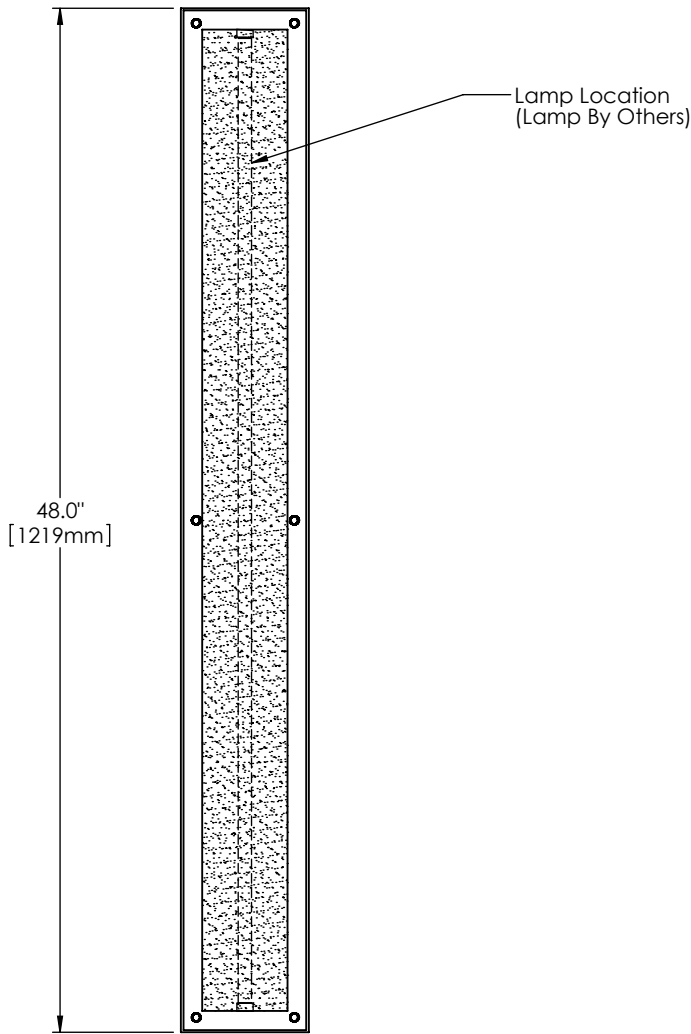

Float R Specifications

PERSPECTIVE VIEW

Series	Style	Lamp	Diffuser	Finish	Size	Voltage	Options
1380	R				48		
	R - Recessed	44 - 1 x 28 Watt / G5 45 - 1 x 54 Watt HO / G5	CG - Clear / Satin Glass SW - Satin White Opal Acrylic	10 - Satin Stainless Steel 12 - Satin Nickel 21 - Painted White 22 - Painted Custom Color	48"	U - 120-277 V 1 - 120 V 2 - 220-240 V 3 - 277 V	DM - Specify Dimming Ballast Consult The Factory EM - Fluorescent Emergency, Battery - Remote Other _____