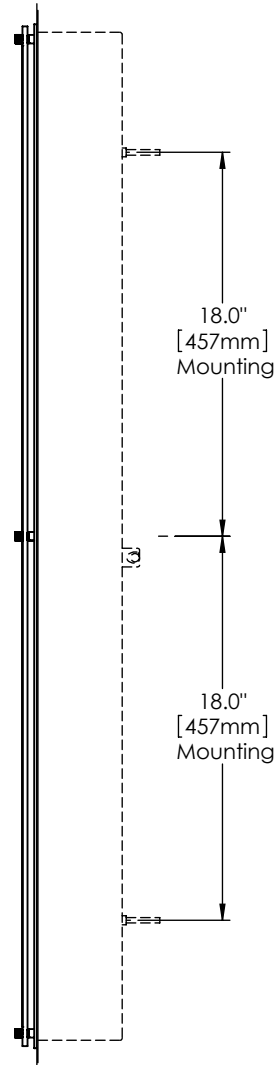

Float R Specifications

PERSPECTIVE VIEW

Series	Style	Lamp	Diffuser	Finish	Size	Voltage	Options
1380	R				48		
	R - Recessed	44 - 1 x 28 Watt / G5 45 - 1 x 54 Watt HO / G5	CG - Clear / Satin Glass SW - Satin White Opal Acrylic	10 - Satin Stainless Steel 12 - Satin Nickel 21 - Painted White 22 - Painted Custom Color	48"	U - 120-277 V 1 - 120 V 2 - 220-240 V 3 - 277 V	DM - Specify Dimming Ballast Consult The Factory EM - Fluorescent Emergency, Battery - Remote Other _____