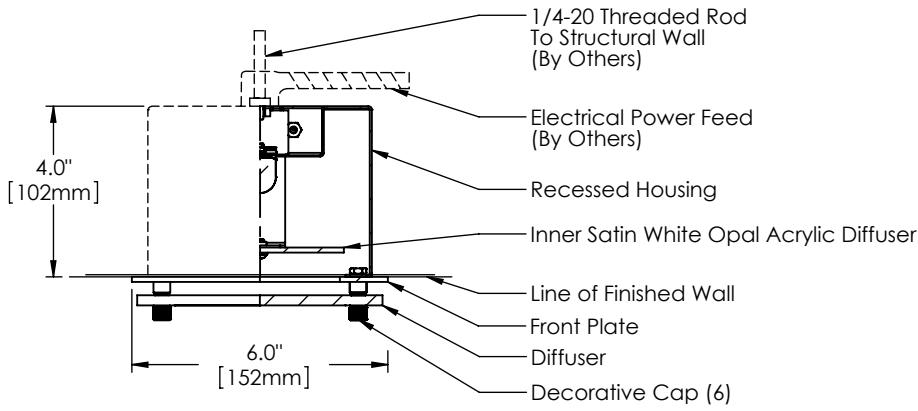

Float R Specifications

PERSPECTIVE VIEW

Series	Style	Lamp	Diffuser	Finish	Size	Voltage	Options
1380	R				48		
	R - Recessed	44 - 1 x 28 Watt / G5 45 - 1 x 54 Watt HO / G5	CG - Clear / Satin Glass SW - Satin White Opal Acrylic	10 - Satin Stainless Steel 12 - Satin Nickel 21 - Painted White 22 - Painted Custom Color	48"	U - 120-277 V 1 - 120 V 2 - 220-240 V 3 - 277 V	DM - Specify Dimming Ballast Consult The Factory EM - Fluorescent Emergency, Battery - Remote Other _____