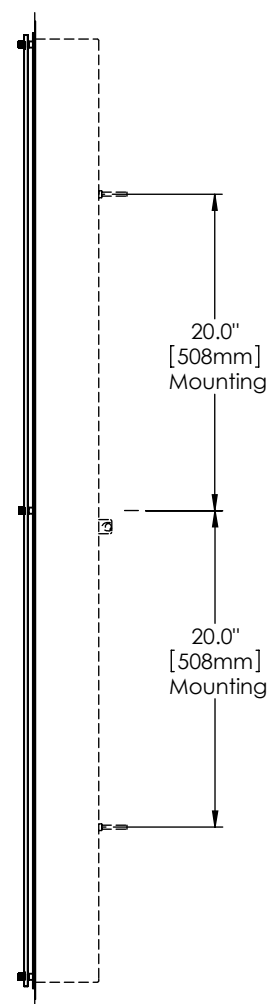

Float R Specifications

PERSPECTIVE VIEW

Series	Style	Lamp	Diffuser	Finish	Size	Voltage	Options
1380	R				59.7		
R - Recessed		46 - 1 x 35 Watt / G5 47 - 1 x 80 Watt HO / G5	CG - Clear / Satin Glass SW - Satin White Opal Acrylic	10 - Satin Stainless Steel 12 - Satin Nickel 21 - Painted White 22 - Painted Custom Color	59.7"	U - 120-277 V 1 - 120 V 2 - 220-240 V 3 - 277 V	DM - Specify Dimming Ballast Consult The Factory EM - Fluorescent Emergency, Battery - Remote Other _____