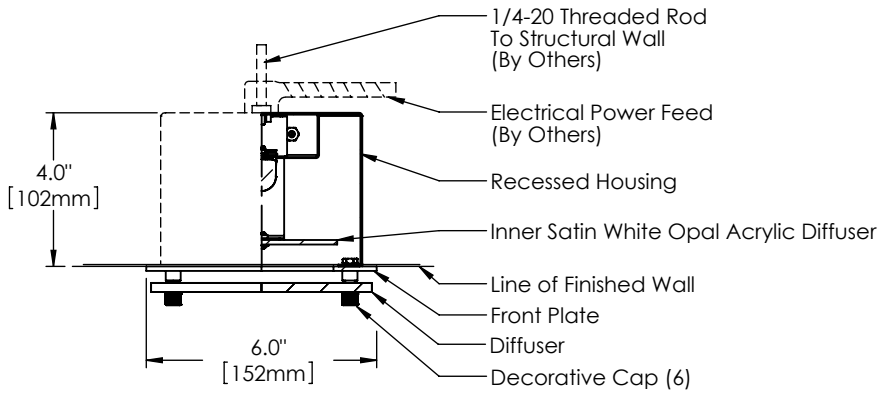

Float R Specifications

PERSPECTIVE VIEW

Series	Style	Lamp	Diffuser	Finish	Size	Voltage	Options
1380	R				59.7		
R - Recessed		46 - 1 x 35 Watt / G5 47 - 1 x 80 Watt HO / G5	CG - Clear / Satin Glass SW - Satin White Opal Acrylic	10 - Satin Stainless Steel 12 - Satin Nickel 21 - Painted White 22 - Painted Custom Color	59.7"	U - 120-277 V 1 - 120 V 2 - 220-240 V 3 - 277 V	DM - Specify Dimming Ballast Consult The Factory EM - Fluorescent Emergency, Battery - Remote Other _____