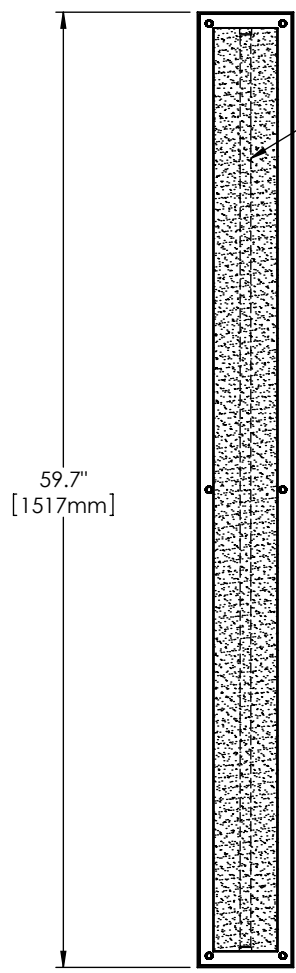

Float R Specifications

PERSPECTIVE VIEW

Series	Style	Lamp	Diffuser	Finish	Size	Voltage	Options
1380	R				59.7		
R - Recessed		46 - 1 x 35 Watt / G5 47 - 1 x 80 Watt HO / G5	CG - Clear / Satin Glass SW - Satin White Opal Acrylic	10 - Satin Stainless Steel 12 - Satin Nickel 21 - Painted White 22 - Painted Custom Color	59.7"	U - 120-277 V 1 - 120 V 2 - 220-240 V 3 - 277 V	DM - Specify Dimming Ballast Consult The Factory EM - Fluorescent Emergency, Battery - Remote Other _____