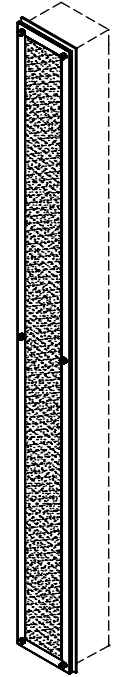

Float R Specifications

PERSPECTIVE VIEW

Series	Style	Lamp	Diffuser	Finish	Size	Voltage	Options
1380	R				59.7		
R - Recessed		46 - 1 x 35 Watt / G5 47 - 1 x 80 Watt HO / G5	CG - Clear / Satin Glass SW - Satin White Opal Acrylic	10 - Satin Stainless Steel 12 - Satin Nickel 21 - Painted White 22 - Painted Custom Color	59.7"	U - 120-277 V 1 - 120 V 2 - 220-240 V 3 - 277 V	DM - Specify Dimming Ballast Consult The Factory EM - Fluorescent Emergency, Battery - Remote Other _____