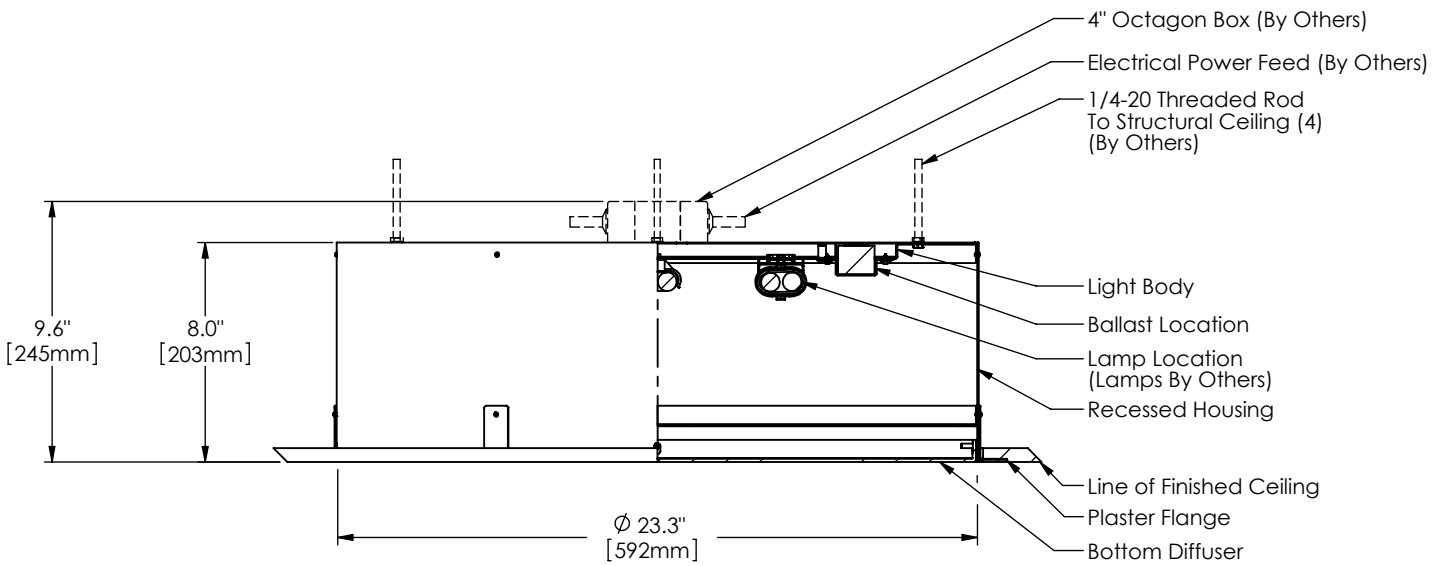

Plate P Specifications

PERSPECTIVE VIEW

Lamp Location
(Lamps By Others)

1361	R		SW	21	23.3		
Series	Style	Lamp	Diffuser	Finish	Dia.	Voltage	Options

R - Recessed 193 - 3 x 36 Watt / 2G11 SW - Satin White 21 - Painted White 23.3" U - 120-277 V DM - Specify Dimming Ballast
 194 - 4 x 36 Watt / 2G11 Opal Acrylic Consult The Factory
 2 - 220-240 V EM - Fluorescent Emergency, Battery - Remote
 3 - 277 V Other _____