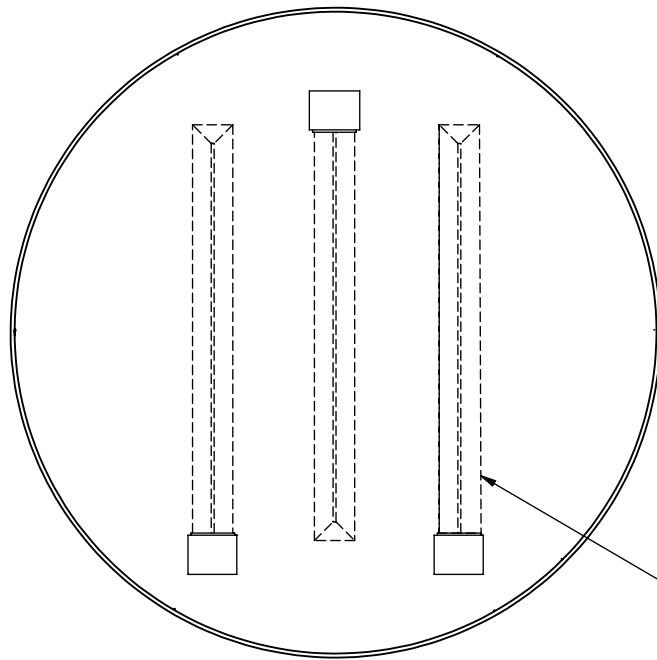

Plate P Specifications

PERSPECTIVE VIEW

Lamp Location
(Lamps By Others)

1361	R		SW	21	23.3		
Series	Style	Lamp	Diffuser	Finish	Dia.	Voltage	Options

R - Recessed 193 - 3 x 36 Watt / 2G11 SW - Satin White 21 - Painted White 23.3" U - 120-277 V DM - Specify Dimming Ballast
 194 - 4 x 36 Watt / 2G11 Opal Acrylic Consult The Factory
 2 - 220-240 V EM - Fluorescent Emergency, Battery - Remote
 3 - 277 V Other _____