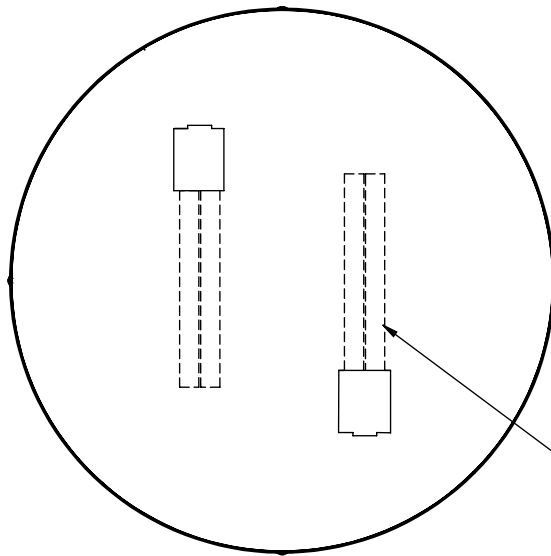

# Plate R Plaster-in Specifications

PERSPECTIVE VIEW

Series	Style	Lamp	Diffuser	Finish	Dia.	Voltage	Options
1364	R		SW	21	14.1		
R - Recessed	34 - 1 x 40 Watt / 2GX13 36 - 1 x 22 + 40 Watt / 2GX13 032 - 2 x 26 Watt / GX24q-3	SW - Satin White Opal Acrylic	21 - Painted White	14.1"	U - 120-277 V 1 - 120 V 2 - 220-240 V 3 - 277 V	DM - Specify Dimming Ballast Consult The Factory EM - Fluorescent Emergency, Battery - Remote Other _____	