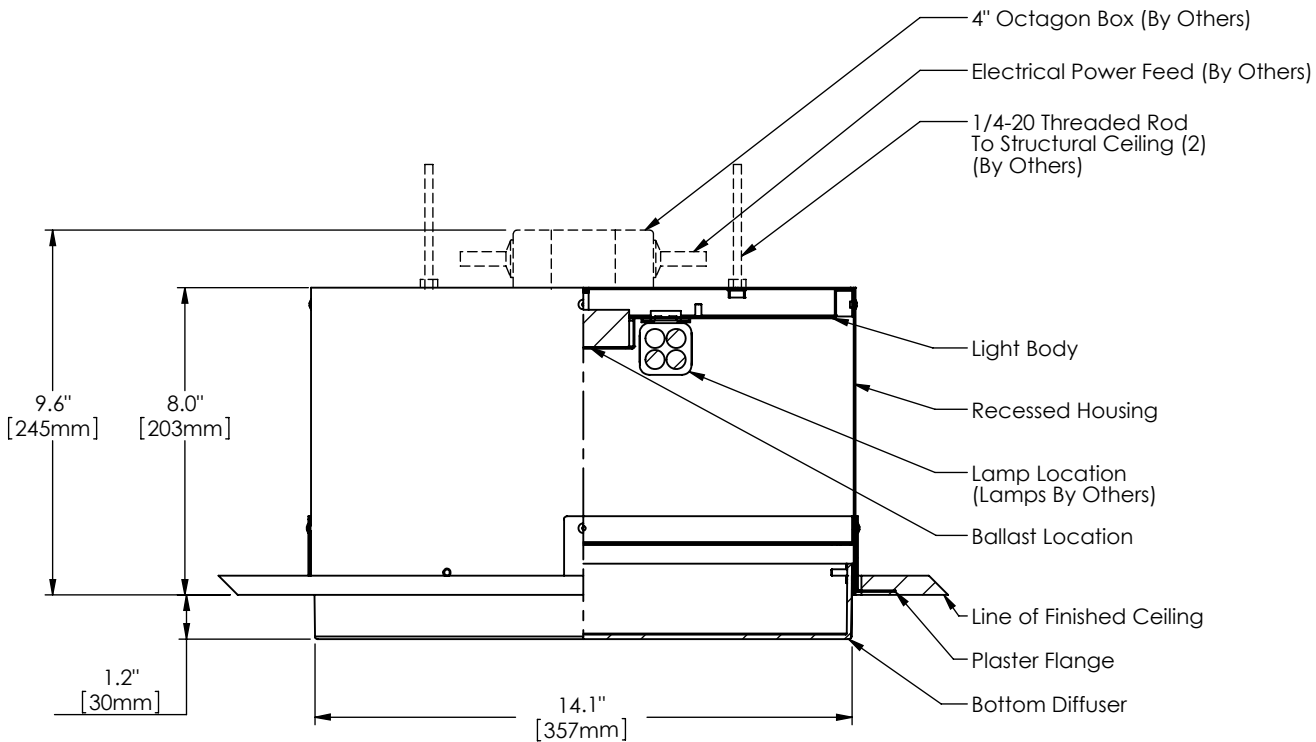

# Plate R Plaster-in Specifications

PERSPECTIVE VIEW

Series	Style	Lamp	Diffuser	Finish	Dia.	Voltage	Options
1364	R		SW	21	14.1		
R - Recessed	34 - 1 x 40 Watt / 2GX13 36 - 1 x 22 + 40 Watt / 2GX13 032 - 2 x 26 Watt / GX24q-3	SW - Satin White Opal Acrylic	21 - Painted White	14.1"	U - 120-277 V 1 - 120 V 2 - 220-240 V 3 - 277 V	DM - Specify Dimming Ballast Consult The Factory EM - Fluorescent Emergency, Battery - Remote Other _____	