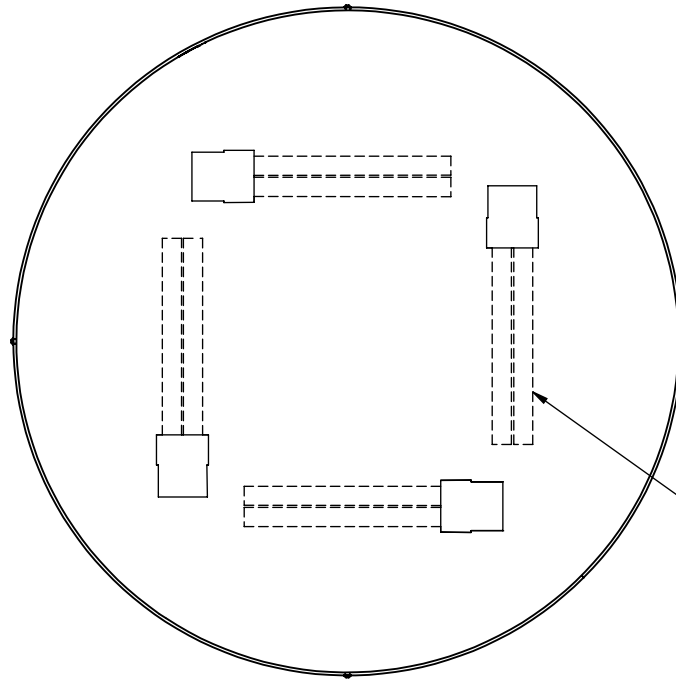

Plate R Plaster-in Specifications

PERSPECTIVE VIEW

Series	Style	Lamp	Diffuser	Finish	Dia.	Voltage	Options
1364	R		SW	21	17.3		
R - Recessed		36 - 1 x 22 + 40 Watt / 2GX13 034 - 4 x 26 Watt / GX24q-3 174 - 4 x 24 Watt / 2G11	SW - Satin White Opal Acrylic	21 - Painted White	17.3"	U - 120-277 V 1 - 120 V 2 - 220-240 V 3 - 277 V	DM - Specify Dimming Ballast Consult The Factory EM - Fluorescent Emergency, Battery - Remote Other _____