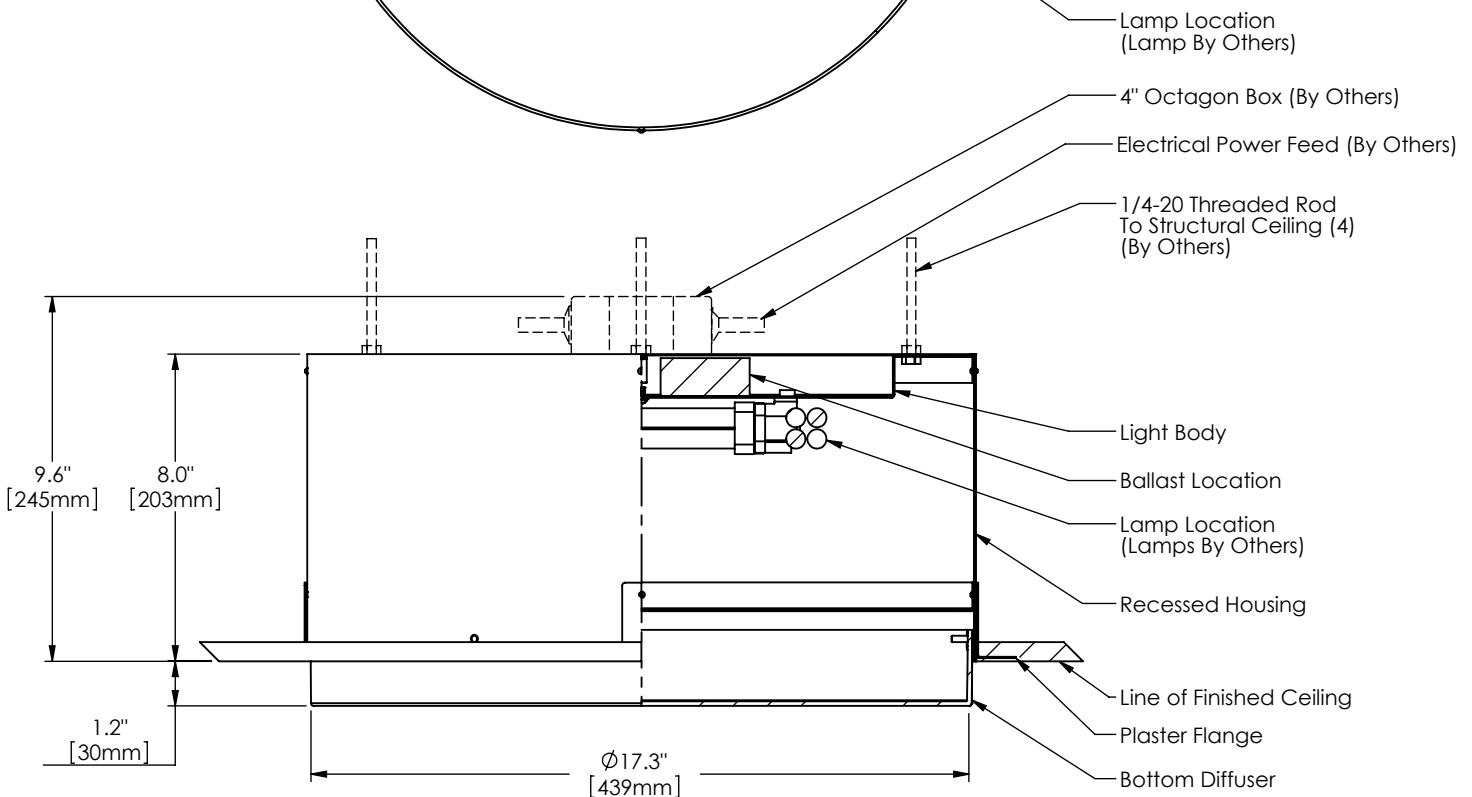

Plate R Plaster-in Specifications

PERSPECTIVE VIEW

Series	Style	Lamp	Diffuser	Finish	Dia.	Voltage	Options
1364	R		SW	21	17.3		
R - Recessed		36 - 1 x 22 + 40 Watt / 2GX13 034 - 4 x 26 Watt / GX24q-3 174 - 4 x 24 Watt / 2G11	SW - Satin White Opal Acrylic	21 - Painted White	17.3"	U - 120-277 V 1 - 120 V 2 - 220-240 V 3 - 277 V	DM - Specify Dimming Ballast Consult The Factory EM - Fluorescent Emergency, Battery - Remote Other _____