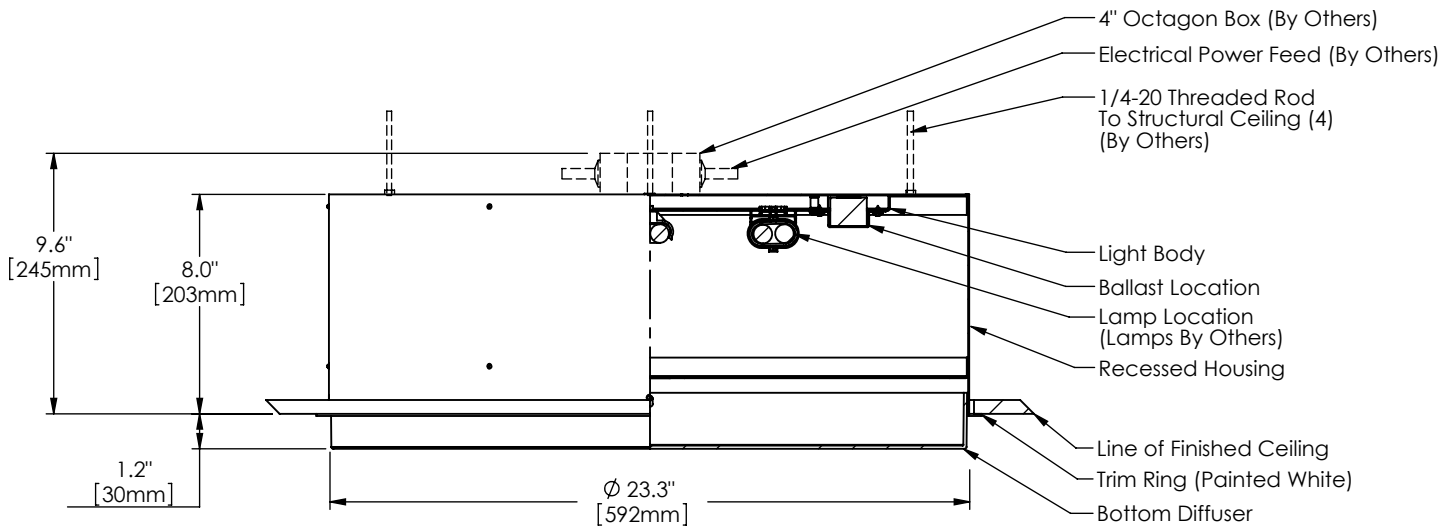

Plate R Trim Specifications

PERSPECTIVE VIEW

Lamp Location
(Lamps By Others)

1363	R		SW	21	23.3		
Series	Style	Lamp	Diffuser	Finish	Dia.	Voltage	Options

R - Recessed 193 - 3 x 36 Watt / 2G11 194 - 4 x 36 Watt / 2G11 SW - Satin White Opal Acrylic 21 - Painted White 23.3" U - 120-277 V DM - Specify Dimming Ballast Consult The Factory 1 - 120 V 2 - 220-240 V EM - Fluorescent Emergency, Battery - Remote 3 - 277 V Other _____