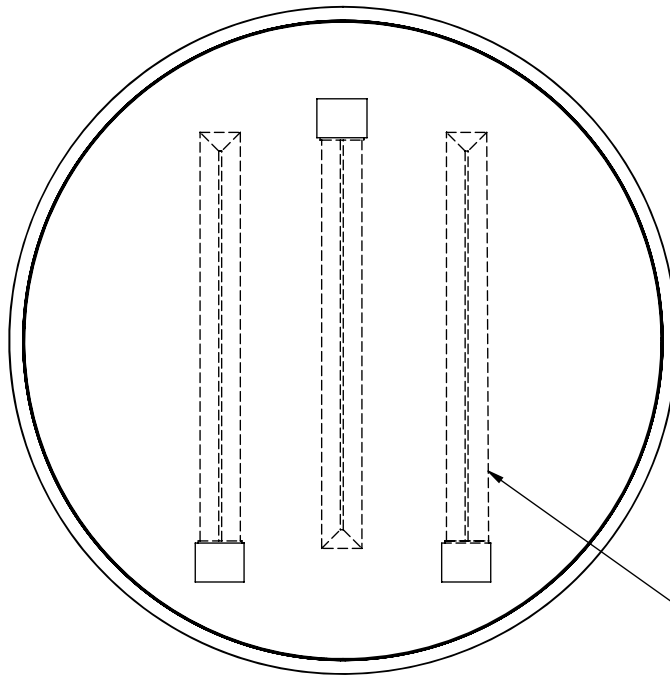

Plate R Trim Specifications

PERSPECTIVE VIEW

Lamp Location
(Lamps By Others)

1363	R		SW	21	23.3		
Series	Style	Lamp	Diffuser	Finish	Dia.	Voltage	Options

R - Recessed 193 - 3 x 36 Watt / 2G11 194 - 4 x 36 Watt / 2G11 SW - Satin White Opal Acrylic 21 - Painted White 23.3" U - 120-277 V DM - Specify Dimming Ballast Consult The Factory 1 - 120 V 2 - 220-240 V EM - Fluorescent Emergency, Battery - Remote 3 - 277 V Other _____