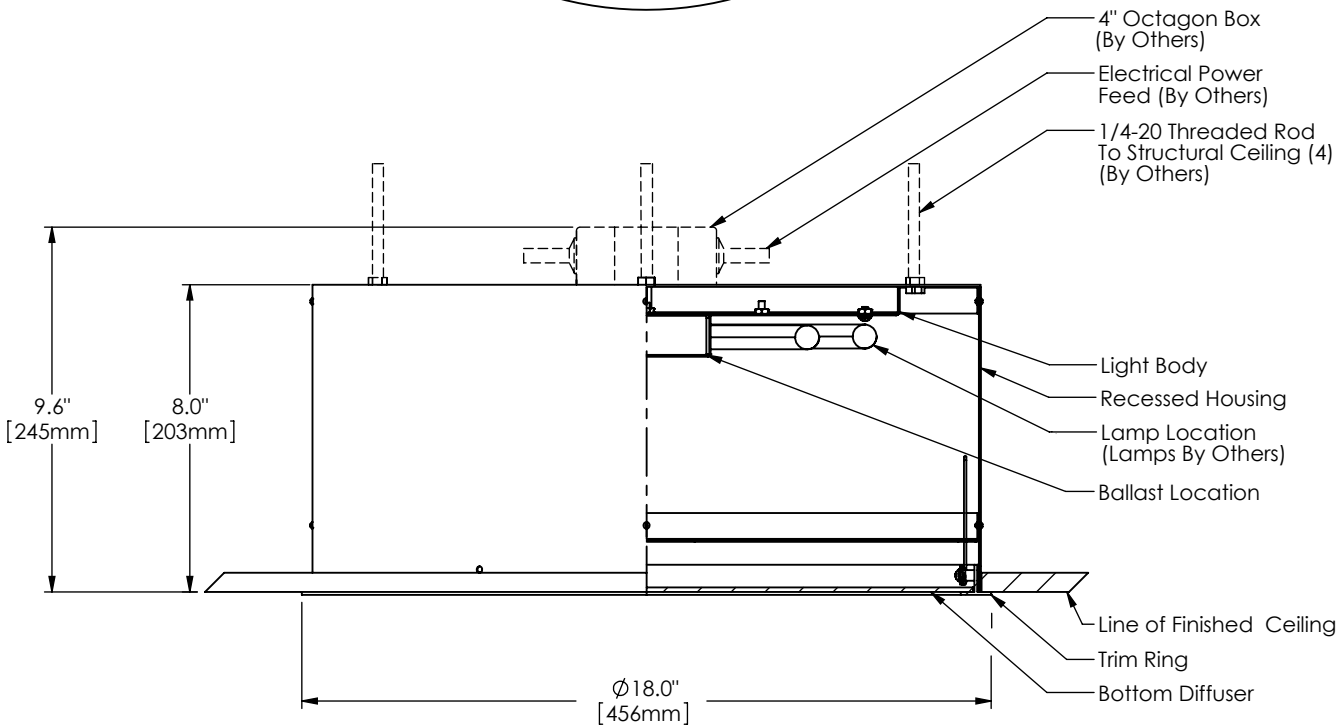

Plate T Specifications

Series	Style	Lamp	Diffuser	Finish	Dia.	Voltage	Options
1360	R		SW		18		
R - Recessed	36 - 1 x 22 + 40 Watt / 2GX13 034 - 4 x 26 Watt / GX24q-3 174 - 4 x 24 Watt / 2G11	SW - Satin White Opal Acrylic	19 - Painted Anodized Aluminum 21 - Painted White 22 - Painted Custom Color	18"	U - 120-277 V 1 - 120 V 2 - 220-240 V 3 - 277 V	DM - Specify Dimming Ballast Consult The Factory EM - Fluorescent Emergency, Battery - Remote Other _____	