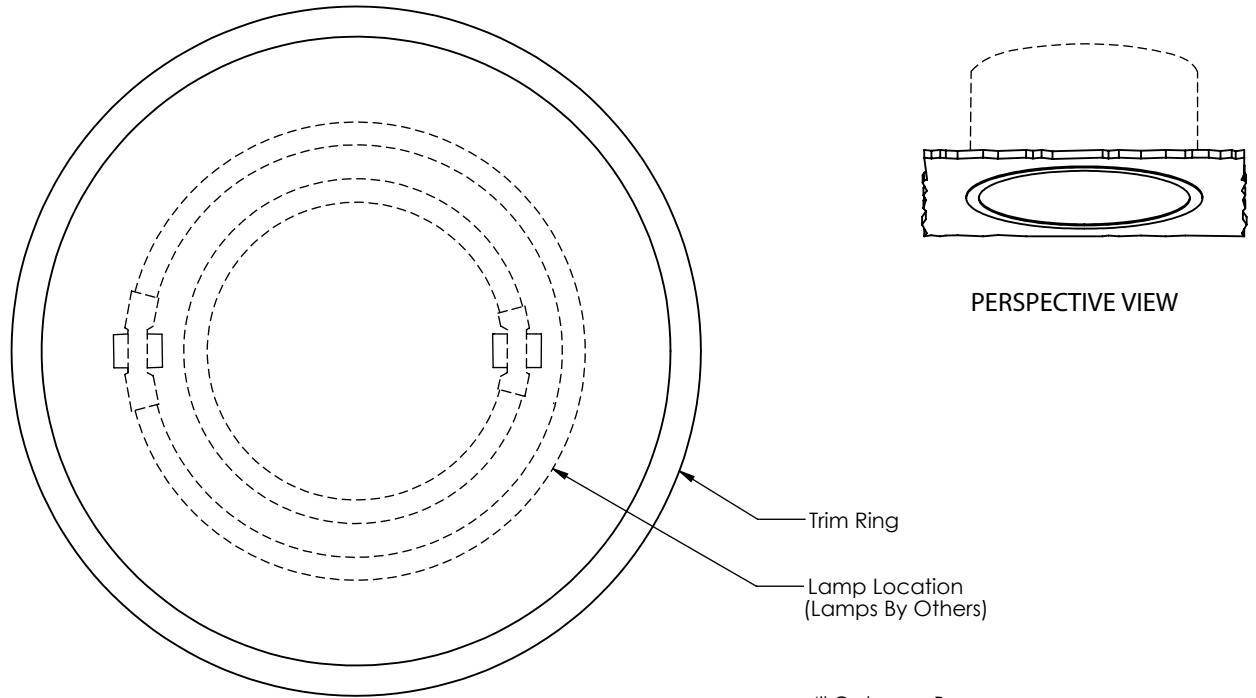

Plate T Specifications

Series	Style	Lamp	Diffuser	Finish	Dia.	Voltage	Options
1360	R		SW		18		
R - Recessed	36 - 1 x 22 + 40 Watt / 2GX13 034 - 4 x 26 Watt / GX24q-3 174 - 4 x 24 Watt / 2G11	SW - Satin White Opal Acrylic	19 - Painted Anodized Aluminum 21 - Painted White 22 - Painted Custom Color	18"	U - 120-277 V 1 - 120 V 2 - 220-240 V 3 - 277 V	DM - Specify Dimming Ballast Consult The Factory EM - Fluorescent Emergency, Battery - Remote Other _____	