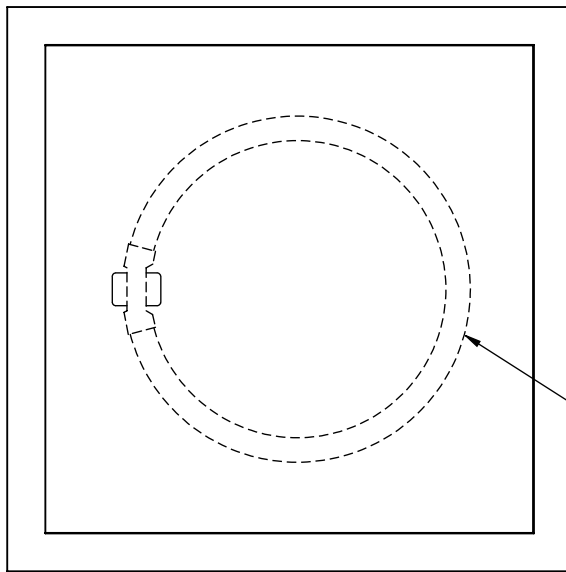

Plate Plater-in Specifications

PERSPECTIVE VIEW

Lamp Location
(Lamp By Others)

1366	R	33		10	14.7		
Series	Style	Lamp	Diffuser	Finish	Size	Voltage	Options

R - Recessed

33 - 1 x 22 Watt / 2GX13

SW - Satin White Opal Acrylic
SA - Clear Satin Acrylic

10 - Satin Stainless Steel

14.7"

U - 120-277 V
1 - 120 V
2 - 220-240 V
3 - 277 V

DM - Specify Dimming Ballast Consult The Factory
EM - Fluorescent Emergency, Battery - Remote
Other _____