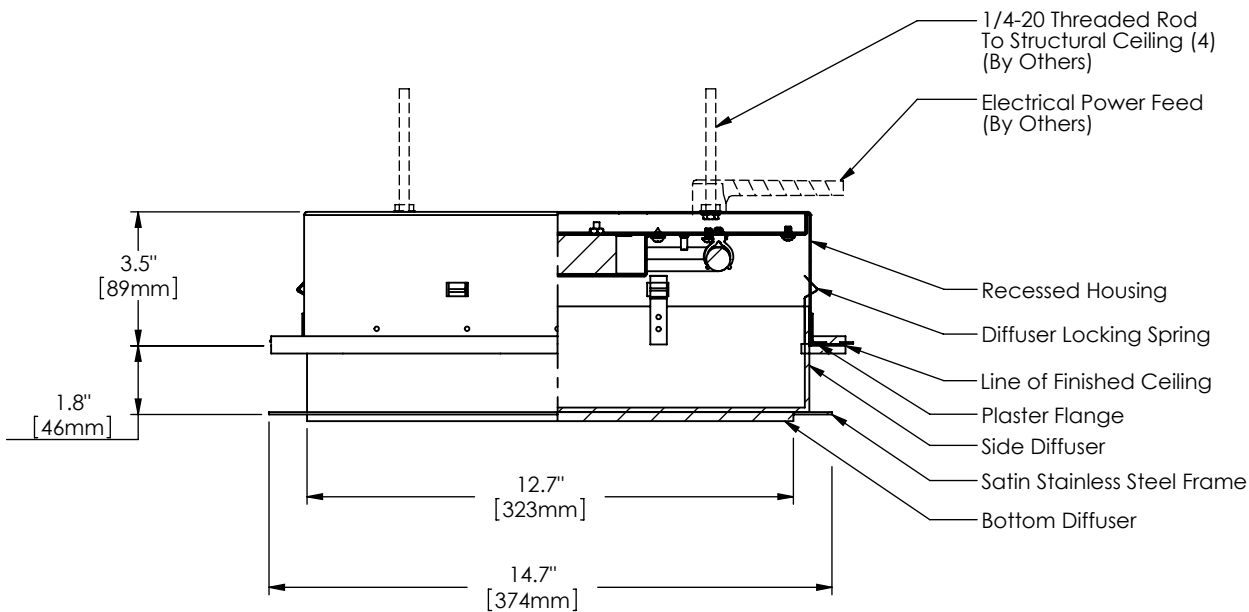

Plate Plater-in Specifications

PERSPECTIVE VIEW

Lamp Location
(Lamp By Others)

1366	R	33		10	14.7		
Series	Style	Lamp	Diffuser	Finish	Size	Voltage	Options

R - Recessed

33 - 1 x 22 Watt / 2GX13

SW - Satin White Opal Acrylic
SA - Clear Satin Acrylic

10 - Satin Stainless Steel

14.7"

U - 120-277 V
1 - 120 V
2 - 220-240 V
3 - 277 V

DM - Specify Dimming Ballast Consult The Factory
EM - Fluorescent Emergency, Battery - Remote
Other _____