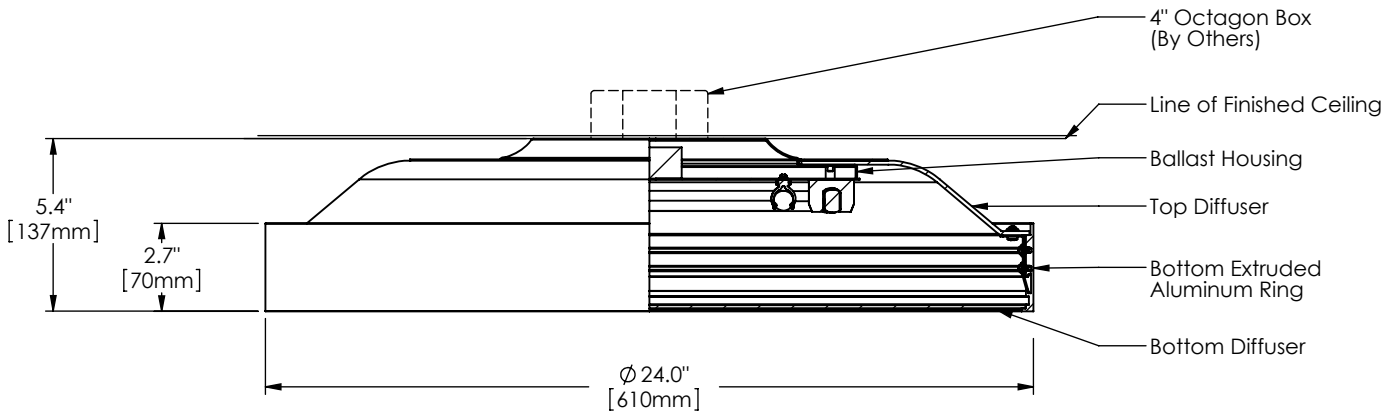

Puck Specifications

PERSPECTIVE VIEW

Lamp Location
(Lamps By Others)

Series	Style	Lamp	Diffuser	Finish	Dia.	Top Diffuser	Voltage	Options
1500	C				24			
C - Ceiling	33 - 1 x 22 Watt / 2GX13 34 - 1 x 40 Watt / 2GX13 35 - 1 x 55 Watt / 2GX13 36 - 1 x 22 + 40 Watt / 2GX13	SW - Satin White Opal Acrylic SA - Clear Satin Acrylic	19 - Painted Anodized Aluminum 21 - Painted White 22 - Painted Custom Color	24"	01 - 40% Translucent 02 - 20% Translucent 03 - Opasque 04 - Clear Satin Acrylic	U - 120-277 V 1 - 120 V 2 - 220-240 V 3 - 277 V	DM - Specify Dimming Ballast Consult The Factory EM - Fluorescent Emergency, Battery - Remote Other _____	