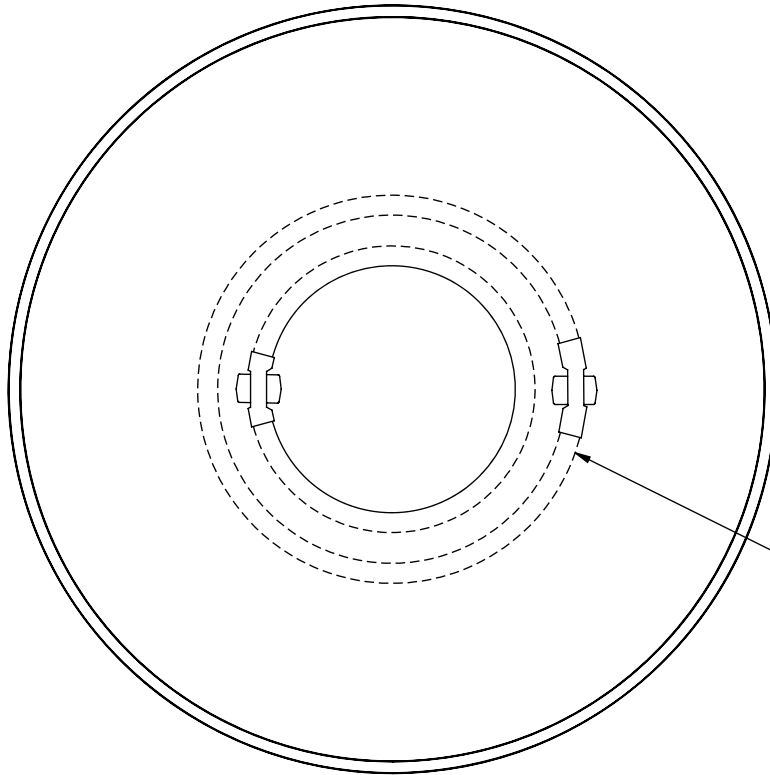

Puck Specifications

PERSPECTIVE VIEW

Lamp Location
(Lamps By Others)

Series	Style	Lamp	Diffuser	Finish	Dia.	Top Diffuser	Voltage	Options
1500	C				24			
C - Ceiling	33 - 1 x 22 Watt / 2GX13 34 - 1 x 40 Watt / 2GX13 35 - 1 x 55 Watt / 2GX13 36 - 1 x 22 + 40 Watt / 2GX13	SW - Satin White Opal Acrylic SA - Clear Satin Acrylic	19 - Painted Anodized Aluminum 21 - Painted White 22 - Painted Custom Color	24"	01 - 40% Translucent 02 - 20% Translucent 03 - Opasque 04 - Clear Satin Acrylic	U - 120-277 V 1 - 120 V 2 - 220-240 V 3 - 277 V	DM - Specify Dimming Ballast Consult The Factory EM - Fluorescent Emergency, Battery - Remote Other _____	