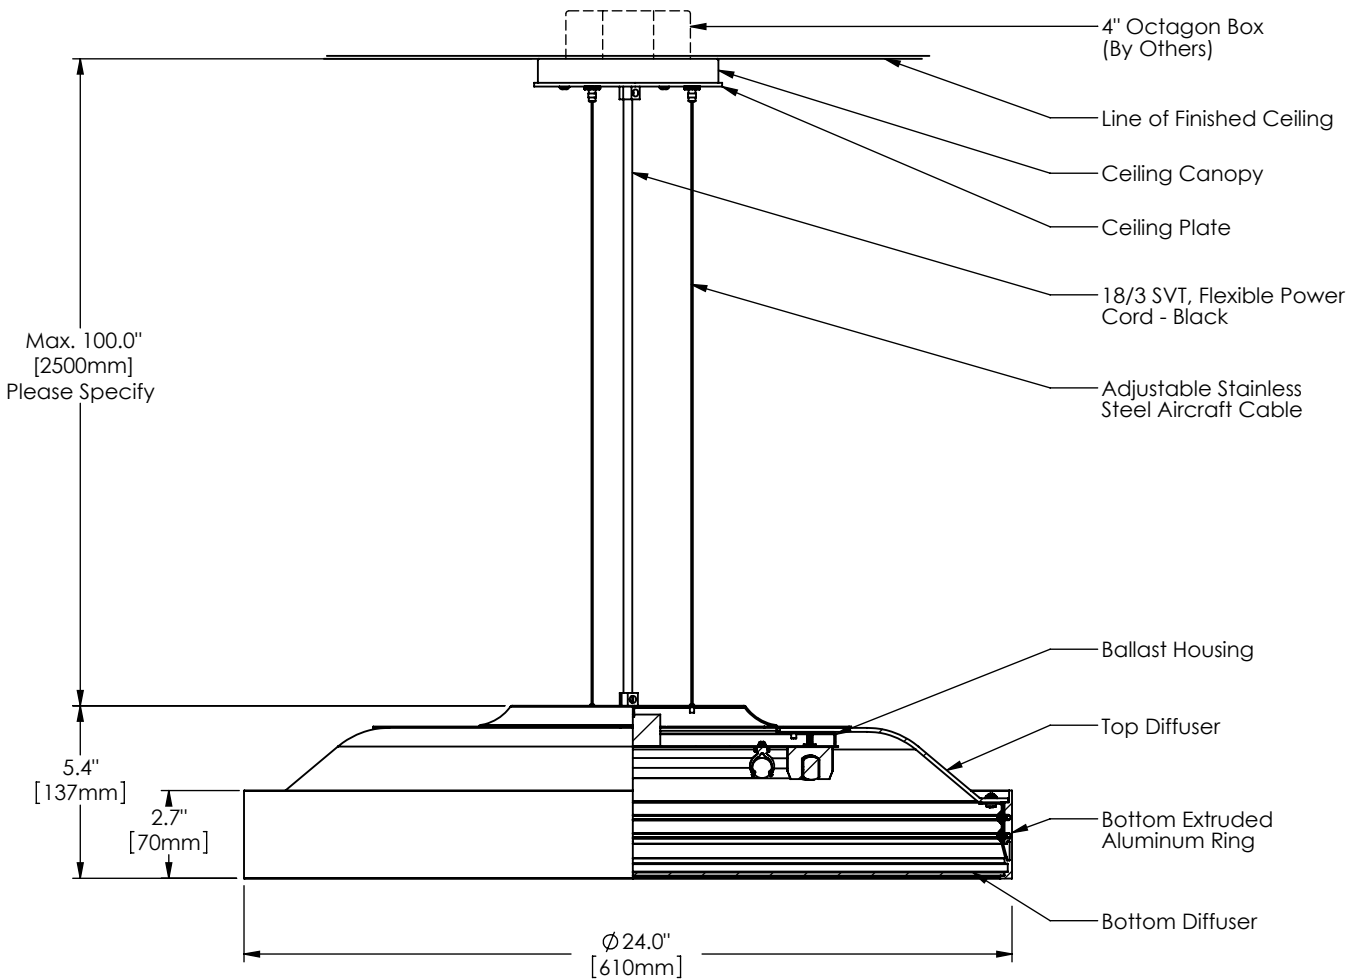

Puck Specifications

PERSPECTIVE VIEW

Series	Style	Lamp	Diffuser	Finish	Dia.	Top Diffuser	Voltage	Options
1500	P				24			
P - Pendant	33 - 1 x 22 Watt / 2GX13 34 - 1 x 40 Watt / 2GX13 35 - 1 x 55 Watt / 2GX13 36 - 1 x 22 + 40 Watt / 2GX13	SW - Satin White Opal Acrylic SA - Clear Satin Acrylic	19 - Painted Anodized Aluminum 21 - Painted White 22 - Painted Custom Color	24"	01 - 40% Translucent 02 - 20% Translucent 03 - Opasque 04 - Clear Satin Acrylic	U - 120-277 V 1 - 120 V 2 - 220-240 V 3 - 277 V	DM - Specify Dimming Ballast Consult The Factory EM - Fluorescent Emergency, Battery - Remote Other _____	