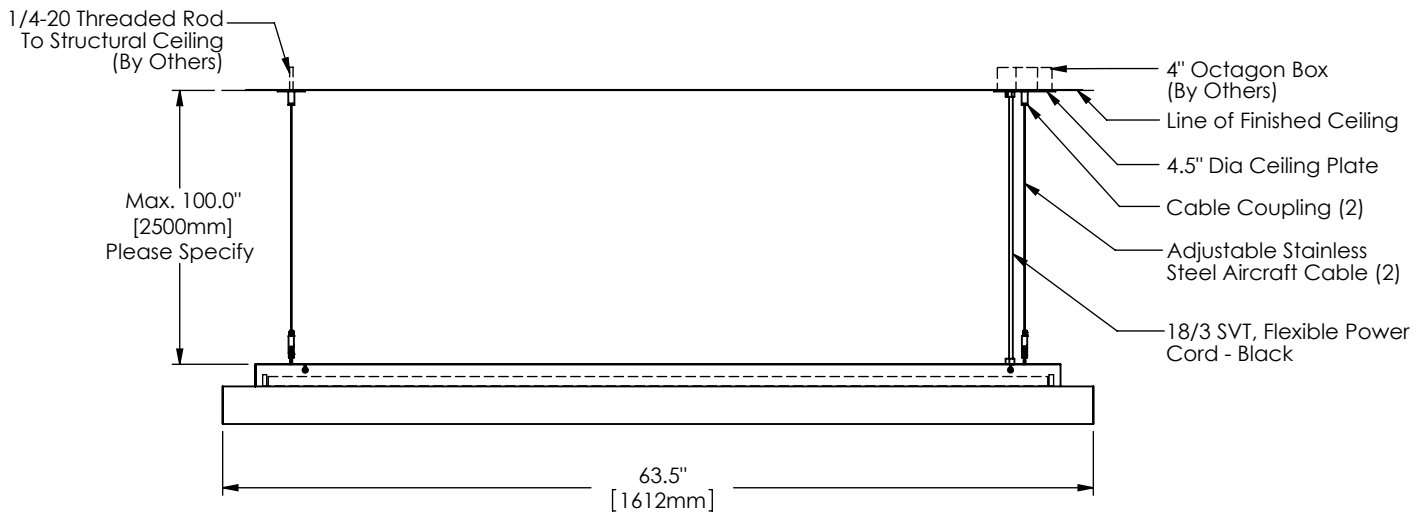

Step R Specifications

PERSPECTIVE VIEW

Series	Style	Lamp	Diffuser	Finish	Size	Voltage	Options
1541	P				63.5		
P - Pendant		462 - 2 x 35 Watt / G5 472 - 2 x 80 Watt HO / G5	SW - Satin White Opal Acrylic SA - Clear Satin Acrylic	16 - Clear Anodized Aluminum 21 - Painted White 22 - Painted Custom Color	63.5"	U - 120-277 V 1 - 120 V 2 - 220-240 V 3 - 277 V	DM - Specify Dimming Ballast Consult The Factory EM - Fluorescent Emergency, Battery - Remote Other _____