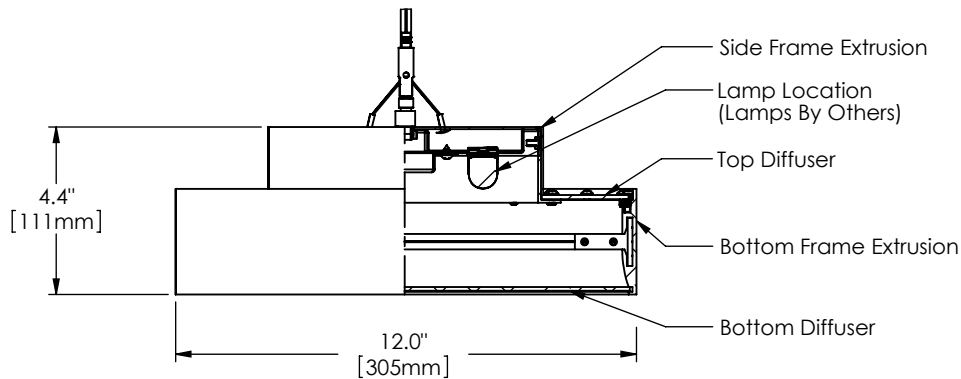

Step R Specifications

PERSPECTIVE VIEW

Series	Style	Lamp	Diffuser	Finish	Size	Voltage	Options
1541	P				63.5		
P - Pendant		462 - 2 x 35 Watt / G5 472 - 2 x 80 Watt HO / G5	SW - Satin White Opal Acrylic SA - Clear Satin Acrylic	16 - Clear Anodized Aluminum 21 - Painted White 22 - Painted Custom Color	63.5"	U - 120-277 V 1 - 120 V 2 - 220-240 V 3 - 277 V	DM - Specify Dimming Ballast Consult The Factory EM - Fluorescent Emergency, Battery - Remote Other _____