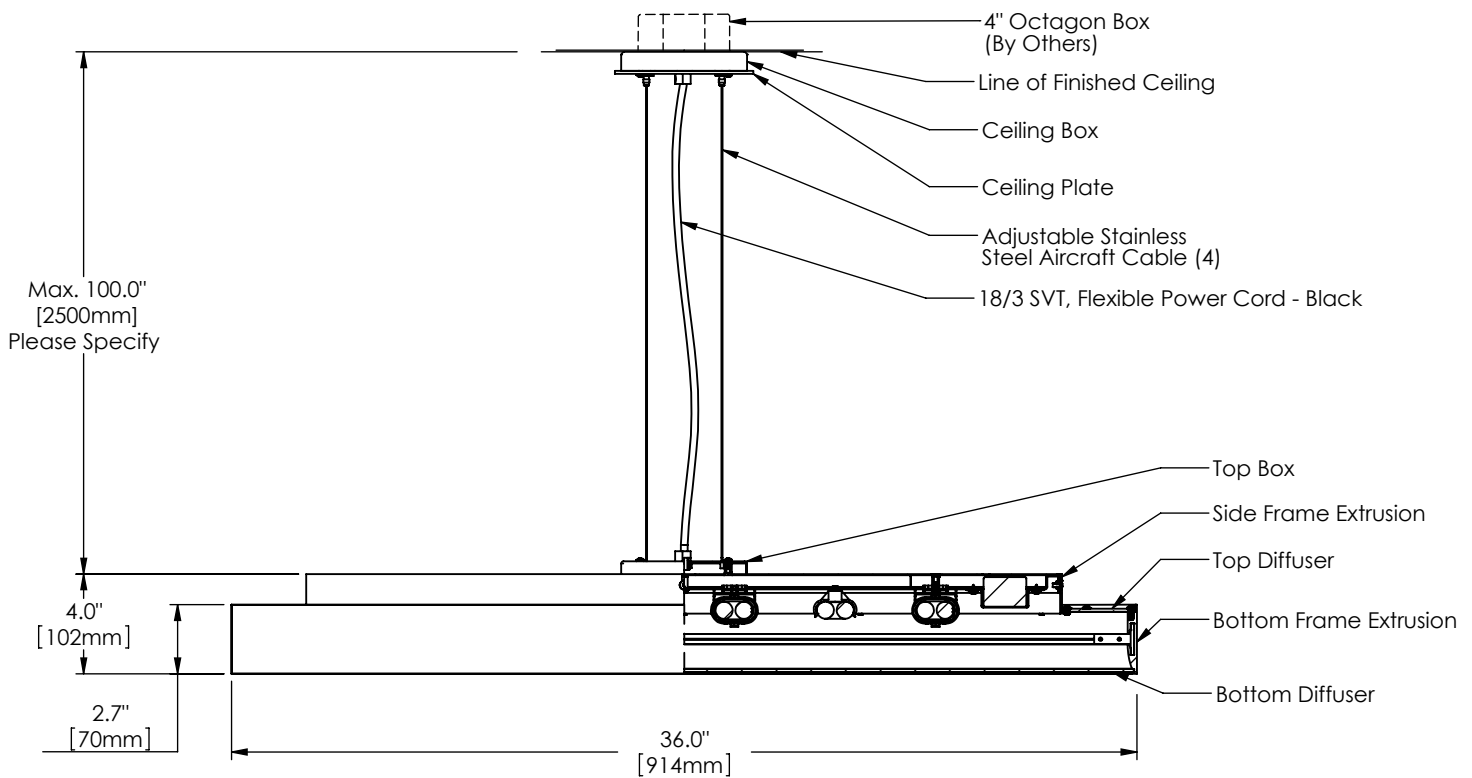

Step Specifications

PERSPECTIVE VIEW

Series	Style	Lamp	Diffuser	Finish	Size	Voltage	Options
--------	-------	------	----------	--------	------	---------	---------

P - Pendant	206 - 6 x 40 Watt / 2G11	SW - Satin White Opal Acrylic SA - Clear Satin Acrylic	16 - Clear Anodized Aluminum 21 - Painted White 22 - Painted Custom Color	36"	U - 120-277 V 1 - 120 V 2 - 220-240 V 3 - 277 V	DM - Specify Dimming Ballast Consult The Factory EM - Fluorescent Emergency, Battery - Remote Other _____
-------------	--------------------------	---	---	-----	--	---