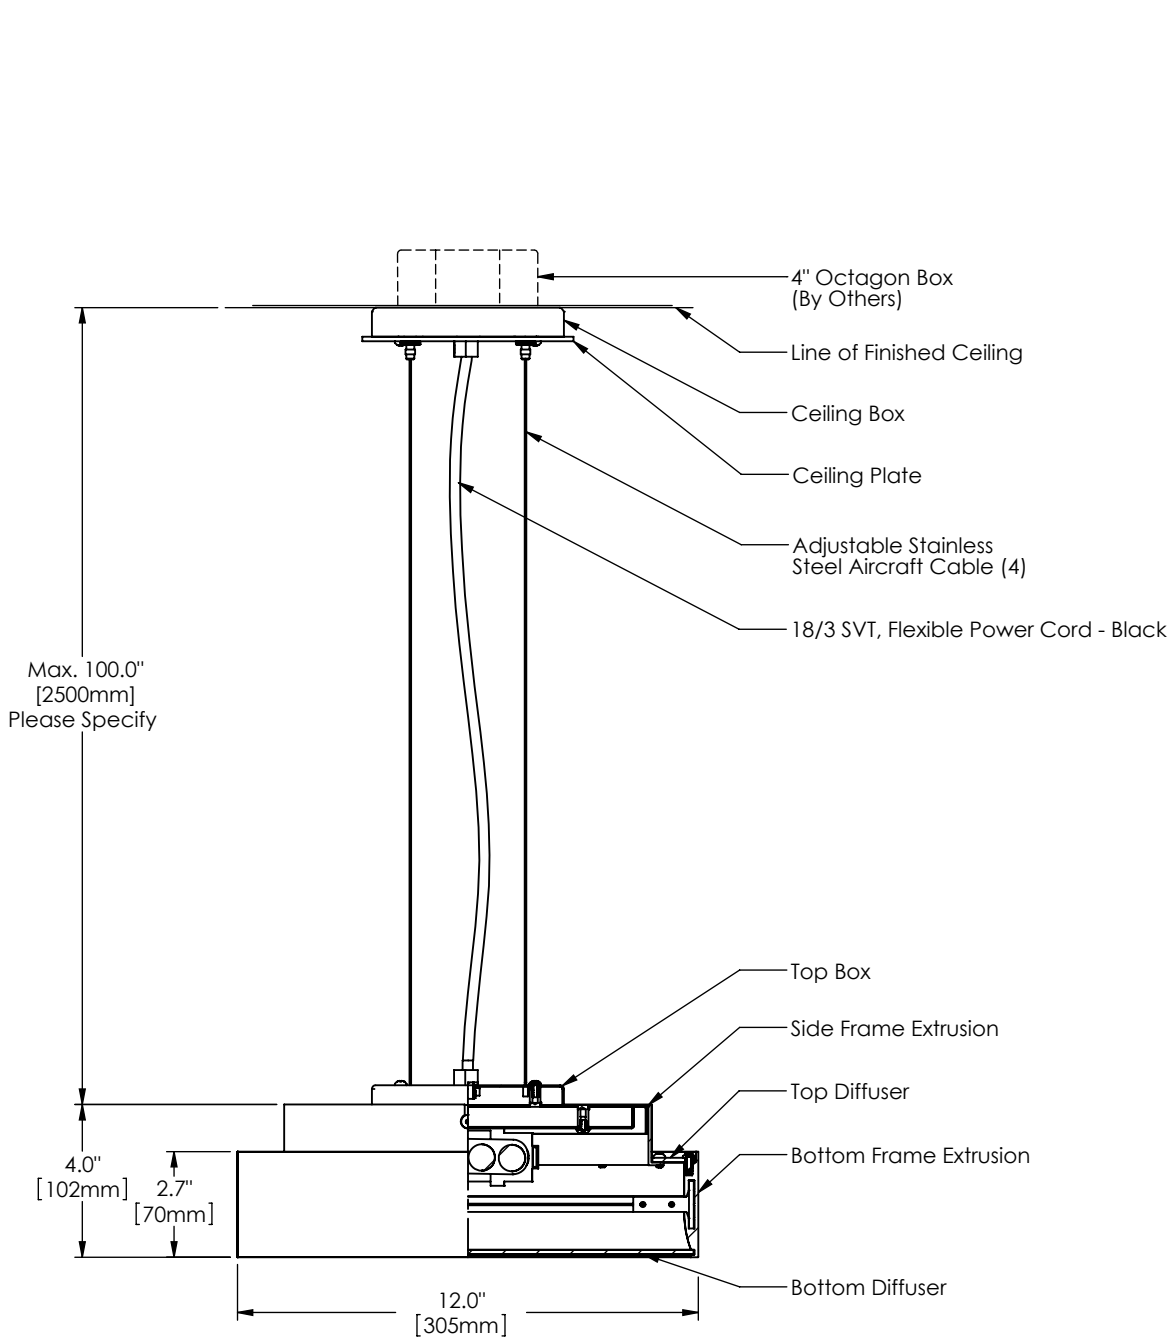

Step Specifications

PERSPECTIVE VIEW

Series	Style	Lamp	Diffuser	Finish	Size	Voltage	Options
1540	P	29			12		
P - Pendant	29 - 1 x 24 Watt / 2G10	SW - Satin White Opal Acrylic SA - Clear Satin Acrylic	16 - Clear Anodized Aluminum 21 - Painted White 22 - Painted Custom Color	12"	U - 120-277 V 1 - 120 V 2 - 220-240 V 3 - 277 V	DM - Specify Dimming Ballast Consult The Factory EM - Fluorescent Emergency, Battery - Remote Other _____	