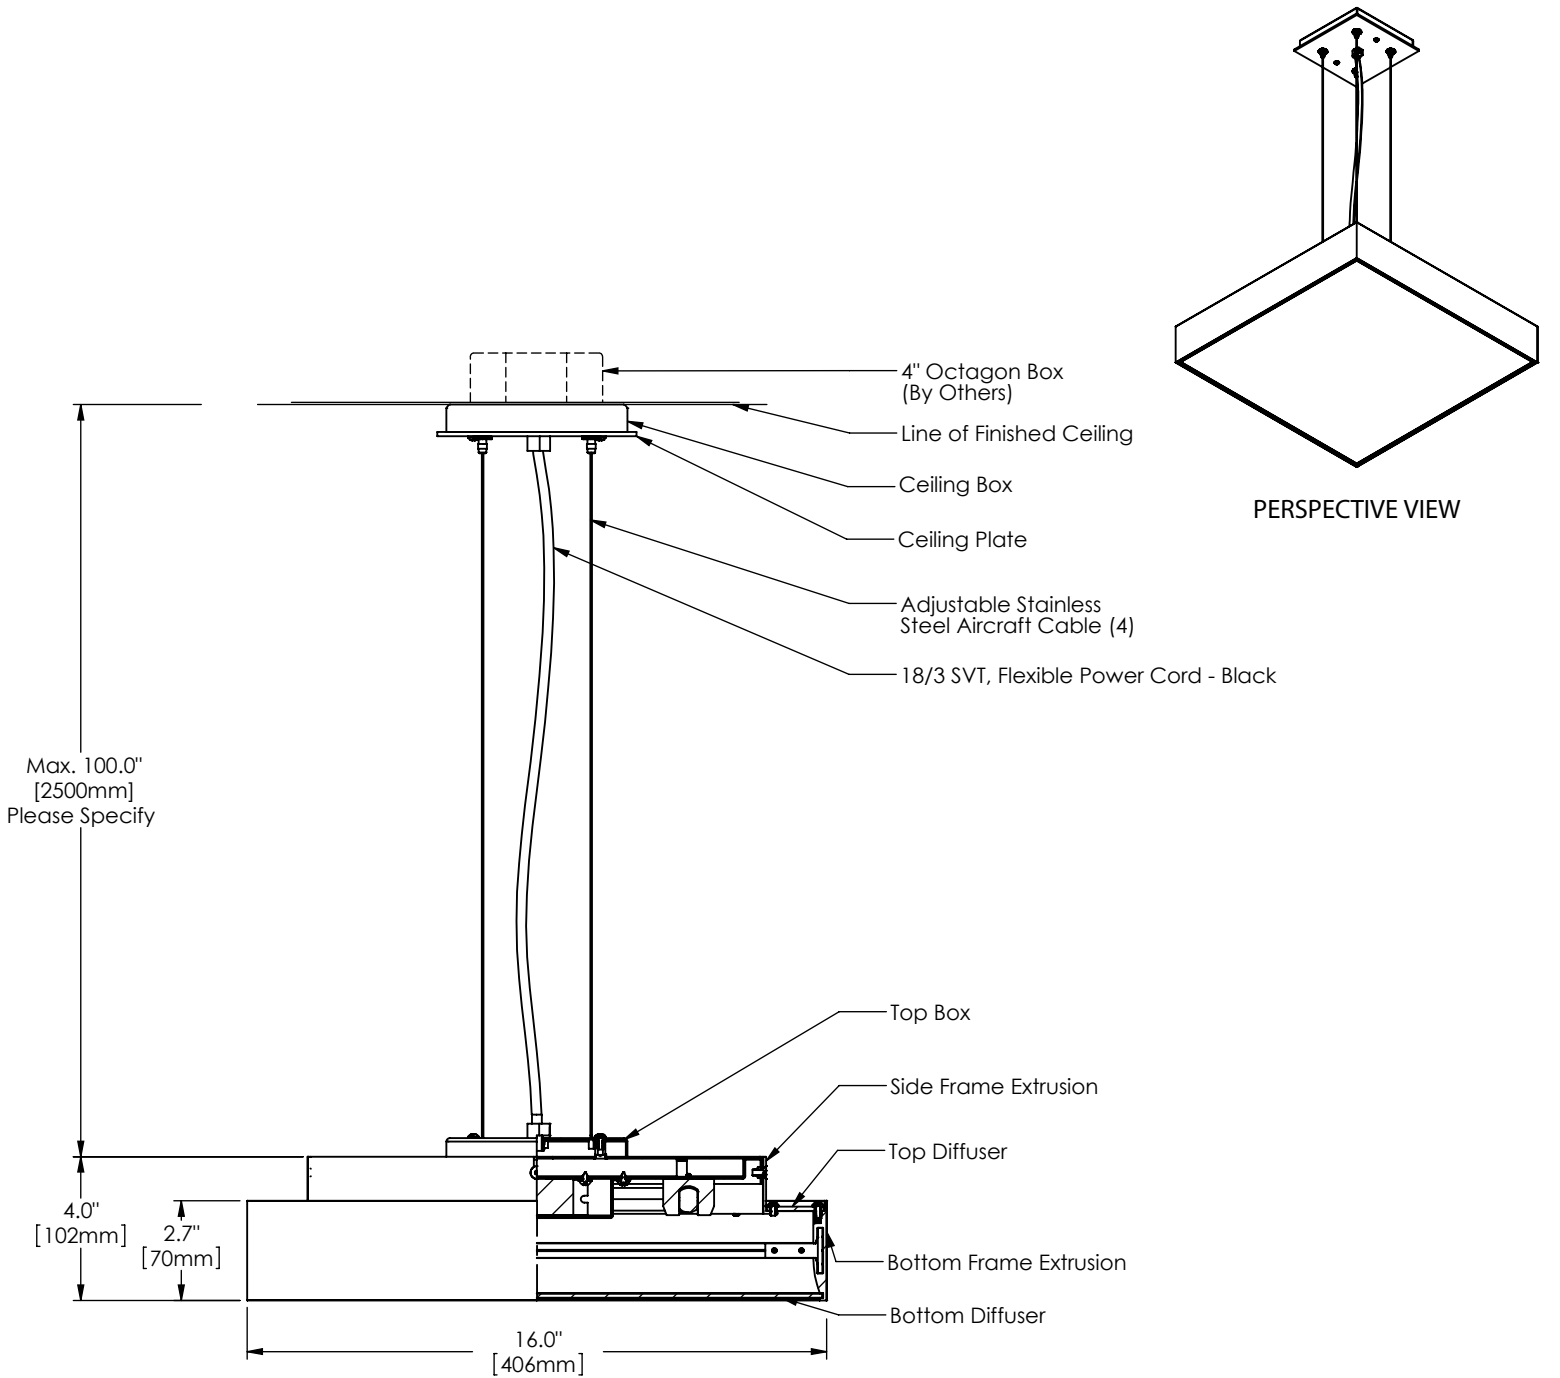

# Step Specifications

Series	Style	Lamp	Diffuser	Finish	Size	Voltage	Options
1540	P	33			16		
	P - Pendant	33 - 1 x 22 Watt / 2GX13	SW - Satin White Opal Acrylic SA - Clear Satin Acrylic	16 - Clear Anodized Aluminum 21 - Painted White 22 - Painted Custom Color	16"	U - 120-277 V 1 - 120 V 2 - 220-240 V 3 - 277 V	DM - Specify Dimming Ballast Consult The Factory EM - Fluorescent Emergency, Battery - Remote Other _____