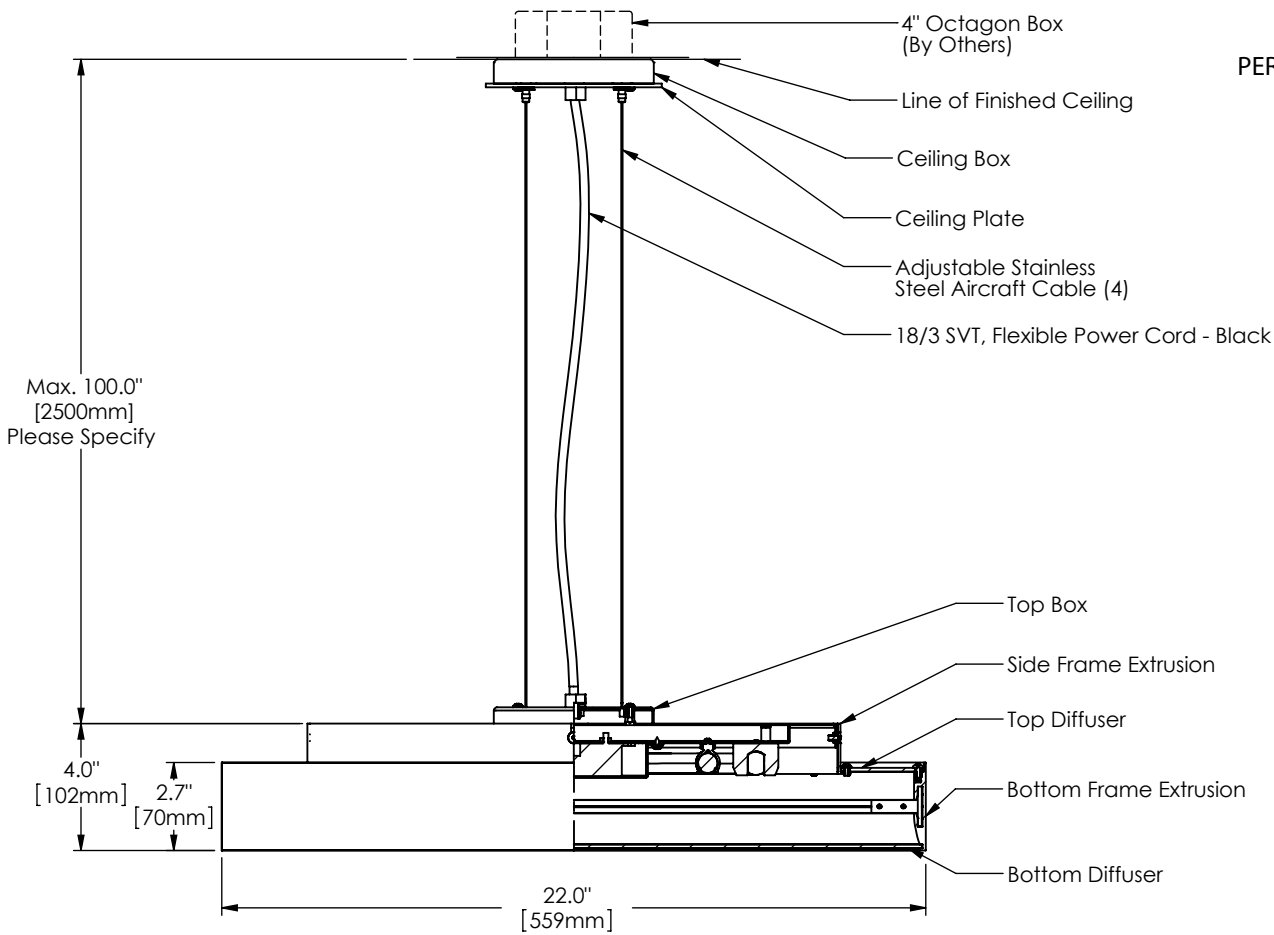

# Step Specifications

PERSPECTIVE VIEW

Series	Style	Lamp	Diffuser	Finish	Size	Voltage	Options
1540	P				22		
P - Pendant		34 - 1 x 40 Watt / 2GX13 35 - 1 x 55 Watt / 2GX13 36 - 1 x 22 + 40 Watt / 2GX13	SW - Satin White Opal Acrylic SA - Clear Satin Acrylic	16 - Clear Anodized Aluminum 21 - Painted White 22 - Painted Custom Color	22"	U - 120-277 V 1 - 120 V 2 - 220-240 V 3 - 277 V	DM - Specify Dimming Ballast Consult The Factory EM - Fluorescent Emergency, Battery - Remote Other _____