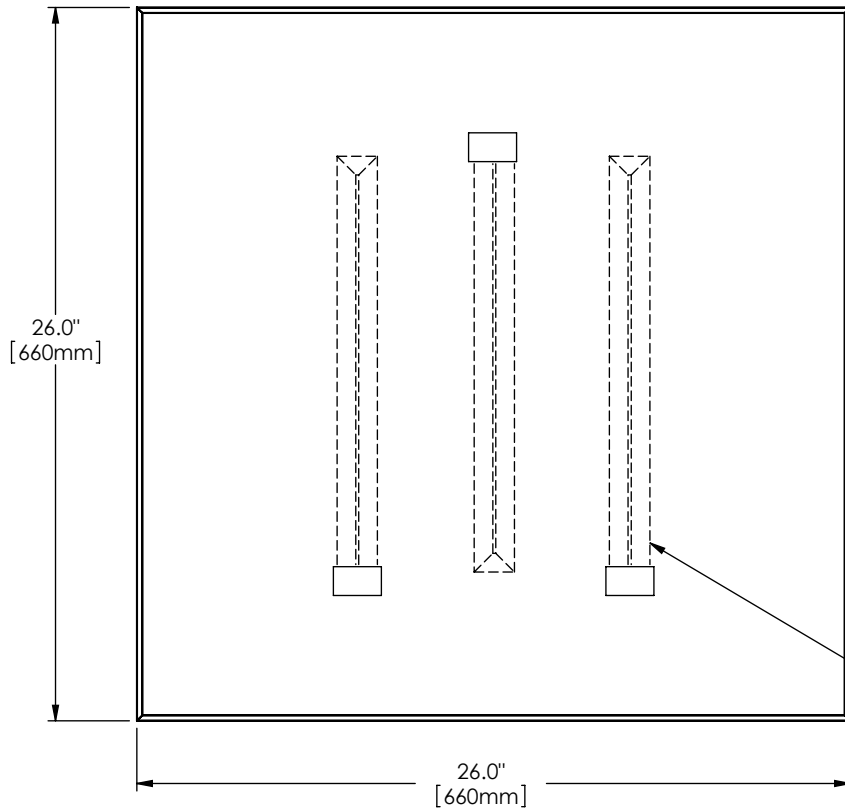

# Step Specifications

PERSPECTIVE VIEW

Lamp Location  
(Lamps By Others)

Series	Style	Lamp	Diffuser	Finish	Size	Voltage	Options
--------	-------	------	----------	--------	------	---------	---------

1540	S	193	SW	16	26	U	
S - Surface	193 - 3 x 36 Watt / 2G11 194 - 4 x 36 Watt / 2G11	SW - Satin White Opal Acrylic SA - Clear Satin Acrylic	16 - Clear Anodized Aluminum 21 - Painted White 22 - Painted Custom Color	26"	U - 120-277 V 1 - 120 V 2 - 220-240 V 3 - 277 V	DM - Specify Dimming Ballast Consult The Factory EM - Fluorescent Emergency, Battery - Remote Other _____	