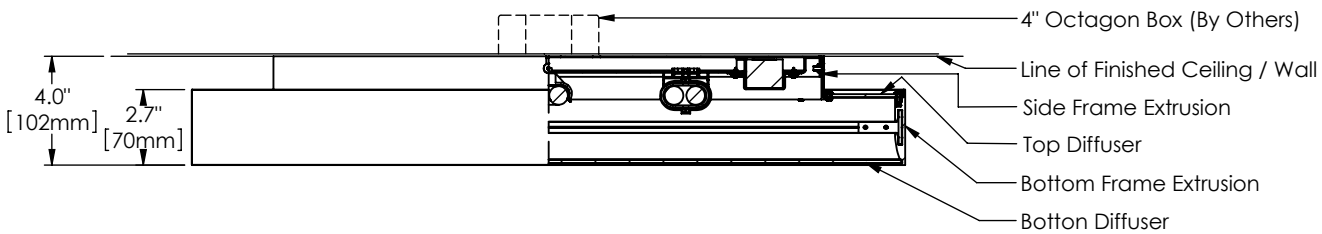

# Step Specifications

PERSPECTIVE VIEW

Lamp Location  
(Lamps By Others)

Series	Style	Lamp	Diffuser	Finish	Size	Voltage	Options
--------	-------	------	----------	--------	------	---------	---------

1540	S	193	SW	16	26	U	
S - Surface	193 - 3 x 36 Watt / 2G11 194 - 4 x 36 Watt / 2G11	SW - Satin White Opal Acrylic SA - Clear Satin Acrylic	16 - Clear Anodized Aluminum 21 - Painted White 22 - Painted Custom Color	26"	U - 120-277 V 1 - 120 V 2 - 220-240 V 3 - 277 V	DM - Specify Dimming Ballast Consult The Factory EM - Fluorescent Emergency, Battery - Remote Other _____	