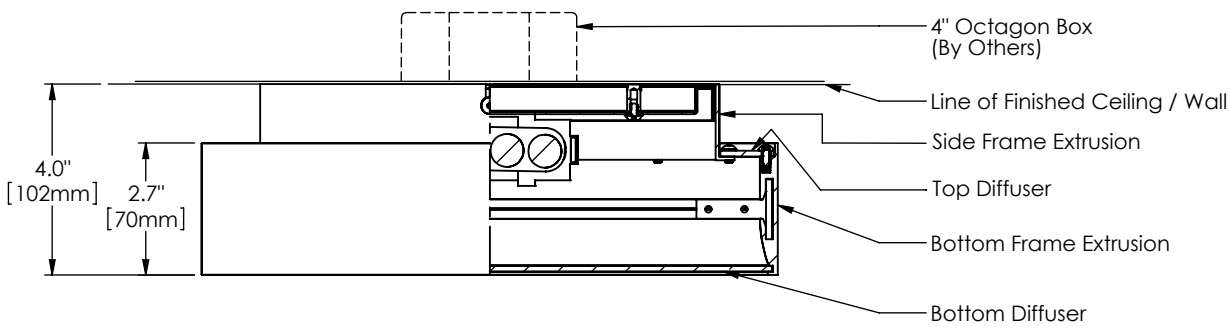

PERSPECTIVE VIEW

Lamp Location  
(Lamp By Others)

Series	Style	Lamp	Diffuser	Finish	Size	Voltage	Options
1540	S	29	SW	16	12	1	
S - Surface	29 - 1 x 24 Watt / 2G10	SW - Satin White Opal Acrylic SA - Clear Satin Acrylic	16 - Clear Anodized Aluminum 21 - Painted White 22 - Painted Custom Color	12"	U - 120-277 V 1 - 120 V 2 - 220-240 V 3 - 277 V	DM - Specify Dimming Ballast Consult The Factory EM - Fluorescent Emergency, Battery - Remote Other _____	