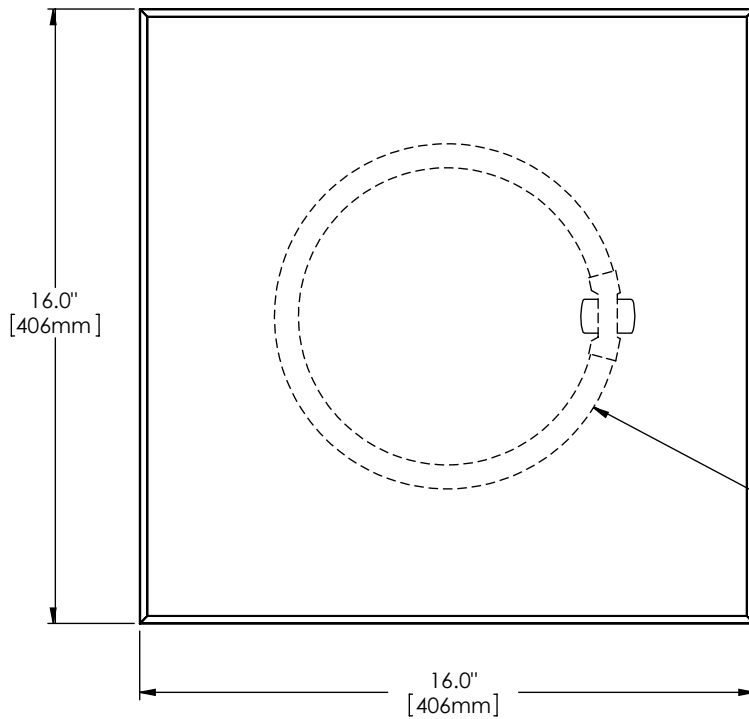

Step Specifications

PERSPECTIVE VIEW

Series	Style	Lamp	Diffuser	Finish	Size	Voltage	Options
1540	S	33	SW	16	16	1	

S - Surface 33 - 1 x 22 Watt / 2GX13 SW - Satin White Opal Acrylic SA - Clear Satin Acrylic 16 - Clear Anodized Aluminum 21 - Painted White 22 - Painted Custom Color 16" U - 120-277 V 1 - 120 V 2 - 220-240 V 3 - 277 V DM - Specify Dimming Ballast Consult The Factory EM - Fluorescent Emergency, Battery - Remote Other _____