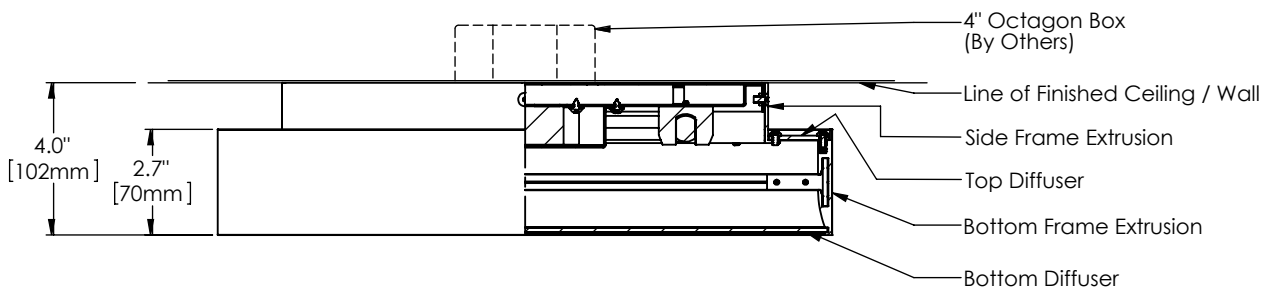

Step Specifications

PERSPECTIVE VIEW

Series	Style	Lamp	Diffuser	Finish	Size	Voltage	Options
1540	S	33	SW	16	16	1	

S - Surface 33 - 1 x 22 Watt / 2GX13 SW - Satin White Opal Acrylic SA - Clear Satin Acrylic 16 - Clear Anodized Aluminum 21 - Painted White 22 - Painted Custom Color 16" U - 120-277 V 1 - 120 V 2 - 220-240 V 3 - 277 V DM - Specify Dimming Ballast Consult The Factory EM - Fluorescent Emergency, Battery - Remote Other _____