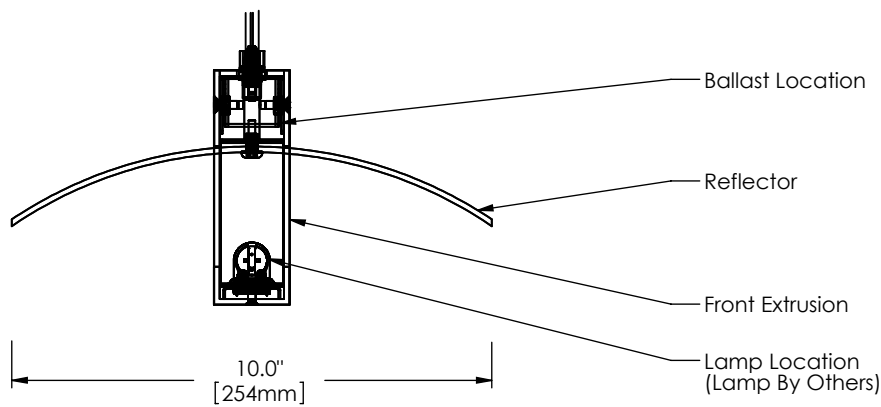

Wing Specifications

PERSPECTIVE VIEW

Series	Style	Lamp	Diffuser	Finish	Length	Voltage	Options
1821	P		NA		26		
P - Pendant	40 - 1 x 14 Watt / G5 41 - 1 x 24 Watt HO / G5	NA - Not Applicable	19 - Painted Anodized Aluminum 21 - Painted White 22 - Painted Custom Color	26"	U - 120-277 V 1 - 120 V 2 - 220-240 V 3 - 277 V	DM - Specify Dimming Ballast Consult The Factory EM - Fluorescent Emergency, Battery - Remote Other _____	