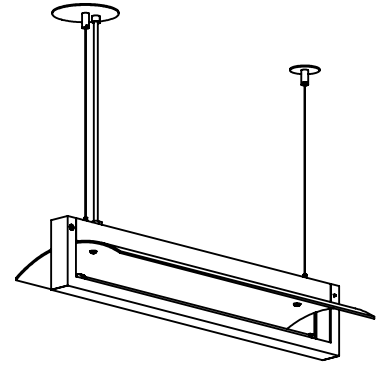

Wing Specifications

PERSPECTIVE VIEW

Series	Style	Lamp	Diffuser	Finish	Length	Voltage	Options
1821	P		NA		26		
P - Pendant	40 - 1 x 14 Watt / G5 41 - 1 x 24 Watt HO / G5	NA - Not Applicable	19 - Painted Anodized Aluminum 21 - Painted White 22 - Painted Custom Color	26"	U - 120-277 V 1 - 120 V 2 - 220-240 V 3 - 277 V	DM - Specify Dimming Ballast Consult The Factory EM - Fluorescent Emergency, Battery - Remote Other _____	