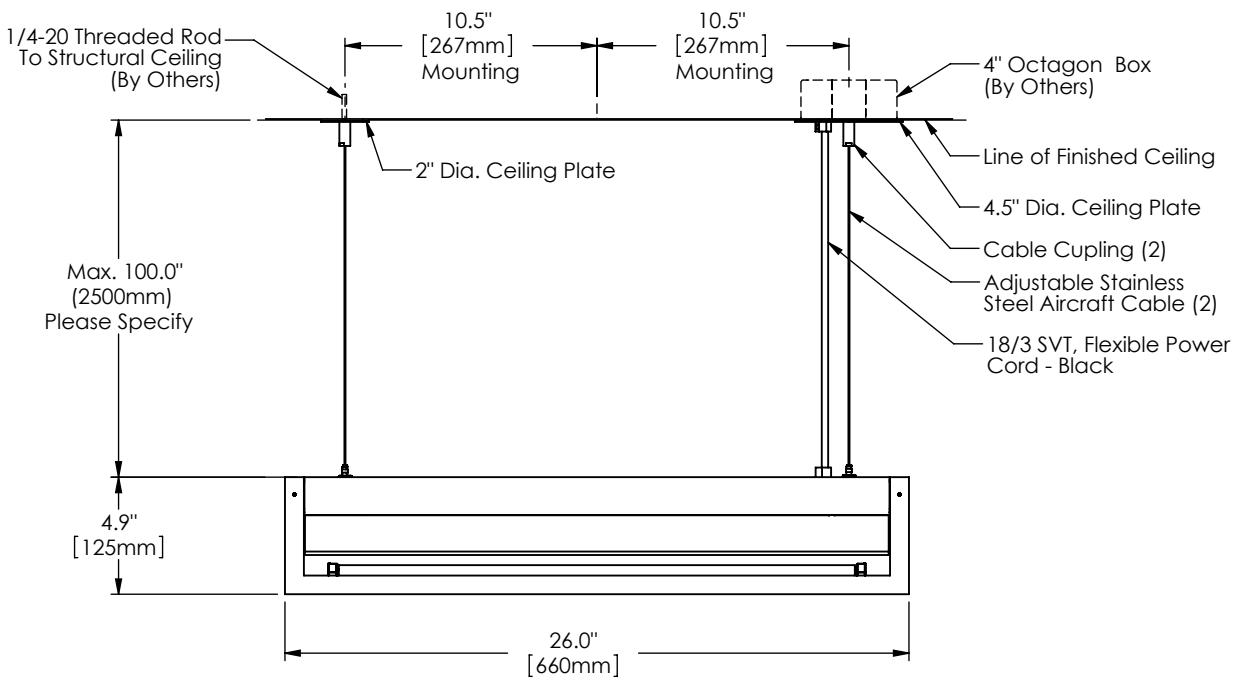

Wing Specifications

PERSPECTIVE VIEW

Series	Style	Lamp	Diffuser	Finish	Length	Voltage	Options
1821	P		NA		26		
P - Pendant	40 - 1 x 14 Watt / G5 41 - 1 x 24 Watt HO / G5	NA - Not Applicable	19 - Painted Anodized Aluminum 21 - Painted White 22 - Painted Custom Color	26"	U - 120-277 V 1 - 120 V 2 - 220-240 V 3 - 277 V	DM - Specify Dimming Ballast Consult The Factory EM - Fluorescent Emergency, Battery - Remote Other _____	