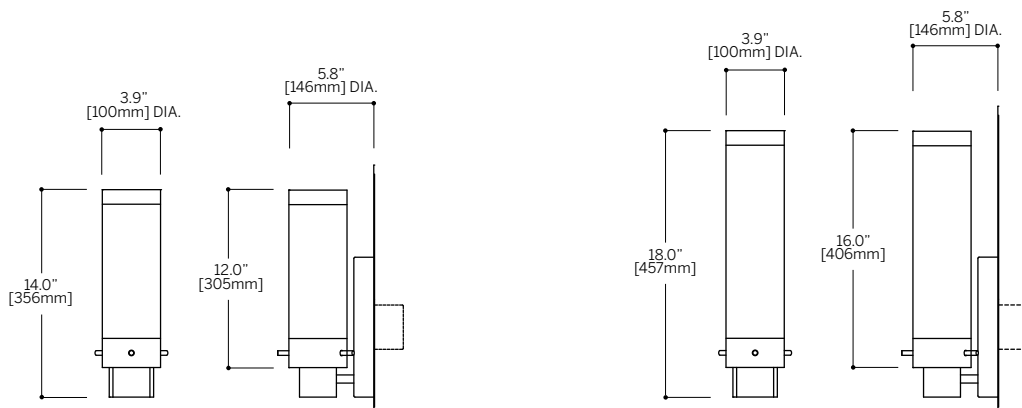

-  **Finish**
Satin Nickel
-  **Diffuser**
Clear / Satin Glass
-  **Optional diffuser**
White Opal Acrylic
White Opal Glass

-  **Lamping**
 - 1571.W02CG12-12**
1 x 18 Watt / GX24q-2
 - 1571.W03CG12-12**
1 x 26 Watt / GX24q-3
 - 1571.W17CG12-16**
1 x 24 Watt / 2G11

Consult factory for LED options
Specify 120 or 277 Volt

fuse 1

Cylindrical wall fixture with machined diffuser support cylinder.
Frosted area of cylindrical diffuser provides 360 degrees of
illumination. Single or double head fixtures available.

* Available in pendant and ceiling mount. See section Pendant and Ceiling.
 * Fixture can be installed with the glass facing up or down.