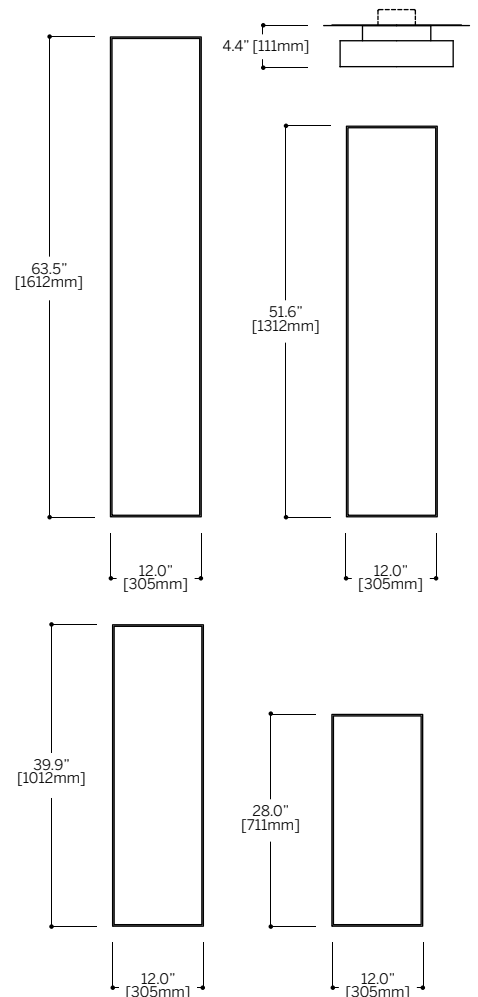

# step R

Step R is available in pendant, wall and ceiling version. In various sizes and with different light sources it is suitable for individual workspace task lighting, conference rooms or larger spaces when used in multiple configurations. Clear anodized extruded aluminum construction.

 **Finish**  
Clear Anodized Aluminum

 **Optional finish**  
Painted White  
Painted Custom Color

 **Diffuser**  
Satin White Opal Acrylic

 **Optional diffuser**  
Clear Satin Acrylic

 **Lamping**

**1541.S402SW16-28**  
2 x 14 Watt / G5

**1541.S412SW16-28**  
2 x 24 Watt HO / G5

**1541.S422SW16-39.9**  
2 x 21 Watt / G5

**1541.S432SW16-39.9**  
2 x 39 Watt HO / G5

**1541.S442SW16-51.6**  
2 x 28 Watt / G5

**1541.S452SW16-51.6**  
2 x 54 Watt HO / G5

**1541.S462SW16-63.5**  
2 x 35 Watt / G5

**1541.S472SW16-63.5**  
2 x 80 Watt HO / G5

**Consult factory for LED  
and dimming options**  
Specify 120 or 277 Volt