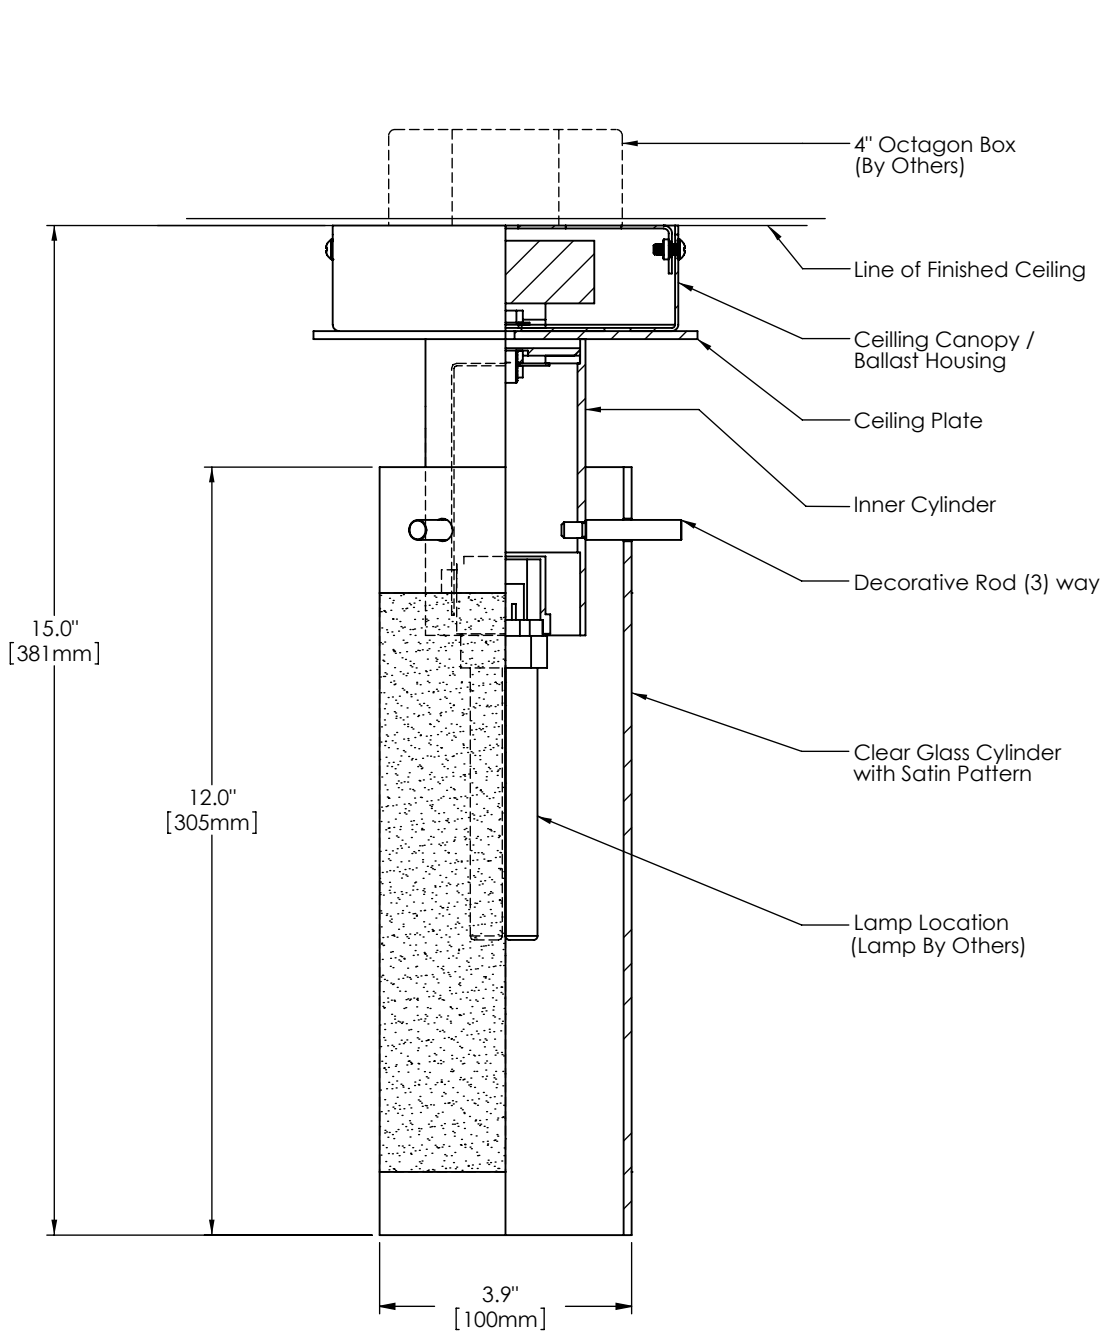

# Fuse 1 Specifications

PERSPECTIVE VIEW

Series	Style	Lamp	Diffuser	Finish	Size	Voltage	Options
1571	C	02	CG	12	12"	U	
	C - Ceiling	02 - 1 x 18 Watt / GX24q-2 03 - 1 x 26 Watt / GX24q-3	CG - Clear / Satin Glass WA - White Opal Acrylic WG - White Opal Glass	12 - Satin Nickel	12"	U - 120-277 V 1 - 120 V 2 - 220-240 V 3 - 277 V	DM - Specify Dimming Ballast Consult The Factory EM - Fluorescent Emergency, Battery - Remote Other _____