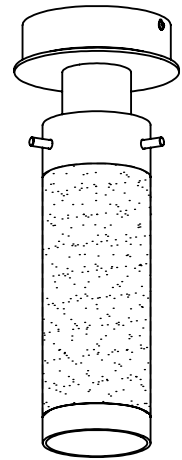

# Fuse 1 Specifications

PERSPECTIVE VIEW

Series	Style	Lamp	Diffuser	Finish	Size	Voltage	Options
1571	C	02	CG	12	12"	U	
	C - Ceiling	02 - 1 x 18 Watt / GX24q-2 03 - 1 x 26 Watt / GX24q-3	CG - Clear / Satin Glass WA - White Opal Acrylic WG - White Opal Glass	12 - Satin Nickel	12"	U - 120-277 V 1 - 120 V 2 - 220-240 V 3 - 277 V	DM - Specify Dimming Ballast Consult The Factory EM - Fluorescent Emergency, Battery - Remote Other _____