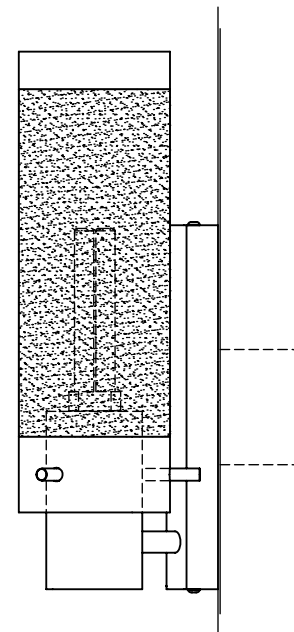

# Fuse 2 Specifications

PERSPECTIVE VIEW

Series	Style	Lamp	Diffuser	Finish	Height H	Voltage	Options
1571	W	022	CG	12	12	U	
	W - Wall	022 - 2 x 18 Watt / GX24q-2 032 - 2 x 26 Watt / GX24q-3	CG - Clear / Satin Glass WA - White Opal Acrylic WG - White Opal Glass	12 - Satin Nickel	12"	U - 120-277 V 1 - 120 V 2 - 220-240 V 3 - 277 V	DM - Specify Dimming Ballast Consult The Factory EM - Fluorescent Emergency, Battery - Remote Other _____