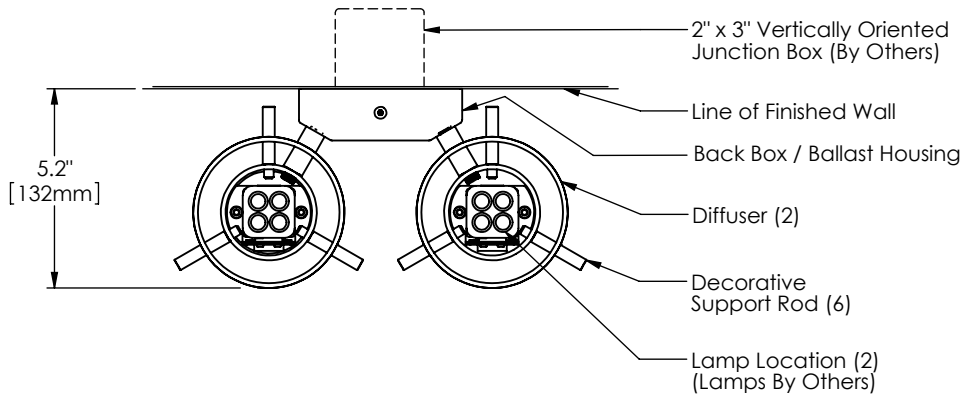

# Fuse 2 Specifications

PERSPECTIVE VIEW

Series	Style	Lamp	Diffuser	Finish	Height H	Voltage	Options
1571	W	022	CG	12	12	U	
	W - Wall	022 - 2 x 18 Watt / GX24q-2 032 - 2 x 26 Watt / GX24q-3	CG - Clear / Satin Glass WA - White Opal Acrylic WG - White Opal Glass	12 - Satin Nickel	12"	U - 120-277 V 1 - 120 V 2 - 220-240 V 3 - 277 V	DM - Specify Dimming Ballast Consult The Factory EM - Fluorescent Emergency, Battery - Remote Other _____