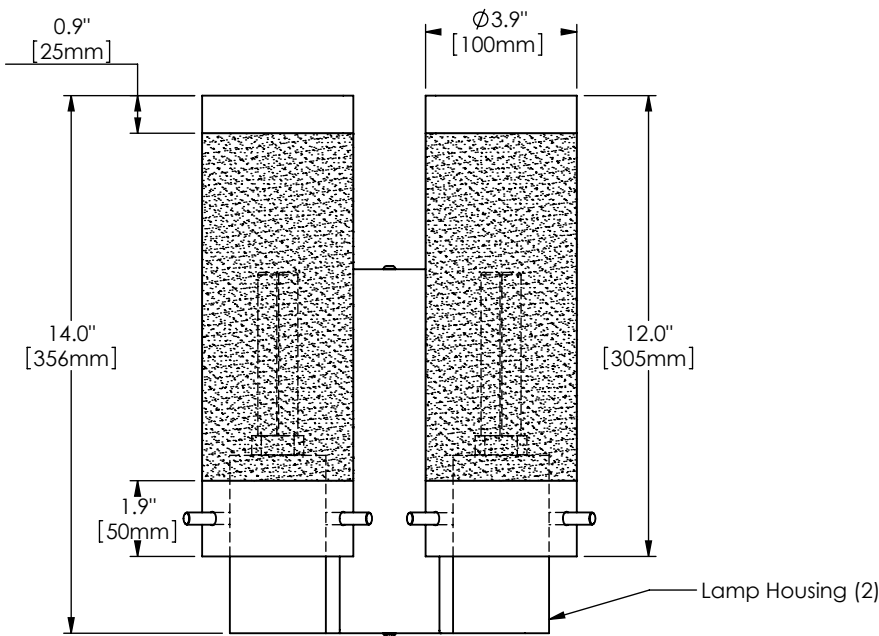

# Fuse 2 Specifications

PERSPECTIVE VIEW

Series	Style	Lamp	Diffuser	Finish	Height H	Voltage	Options
1571	W	022	CG	12	12	U	
	W - Wall	022 - 2 x 18 Watt / GX24q-2 032 - 2 x 26 Watt / GX24q-3	CG - Clear / Satin Glass WA - White Opal Acrylic WG - White Opal Glass	12 - Satin Nickel	12"	U - 120-277 V 1 - 120 V 2 - 220-240 V 3 - 277 V	DM - Specify Dimming Ballast Consult The Factory EM - Fluorescent Emergency, Battery - Remote Other _____