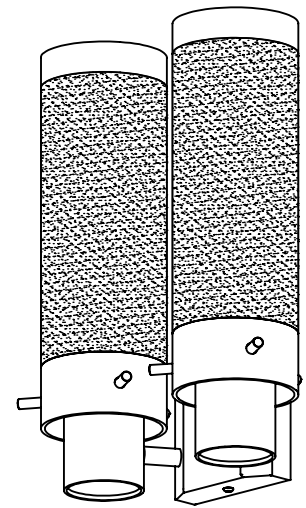

# Fuse 2 Specifications

PERSPECTIVE VIEW

Series	Style	Lamp	Diffuser	Finish	Height H	Voltage	Options
1571	W	022	CG	12	12	U	
	W - Wall	022 - 2 x 18 Watt / GX24q-2 032 - 2 x 26 Watt / GX24q-3	CG - Clear / Satin Glass WA - White Opal Acrylic WG - White Opal Glass	12 - Satin Nickel	12"	U - 120-277 V 1 - 120 V 2 - 220-240 V 3 - 277 V	DM - Specify Dimming Ballast Consult The Factory EM - Fluorescent Emergency, Battery - Remote Other _____