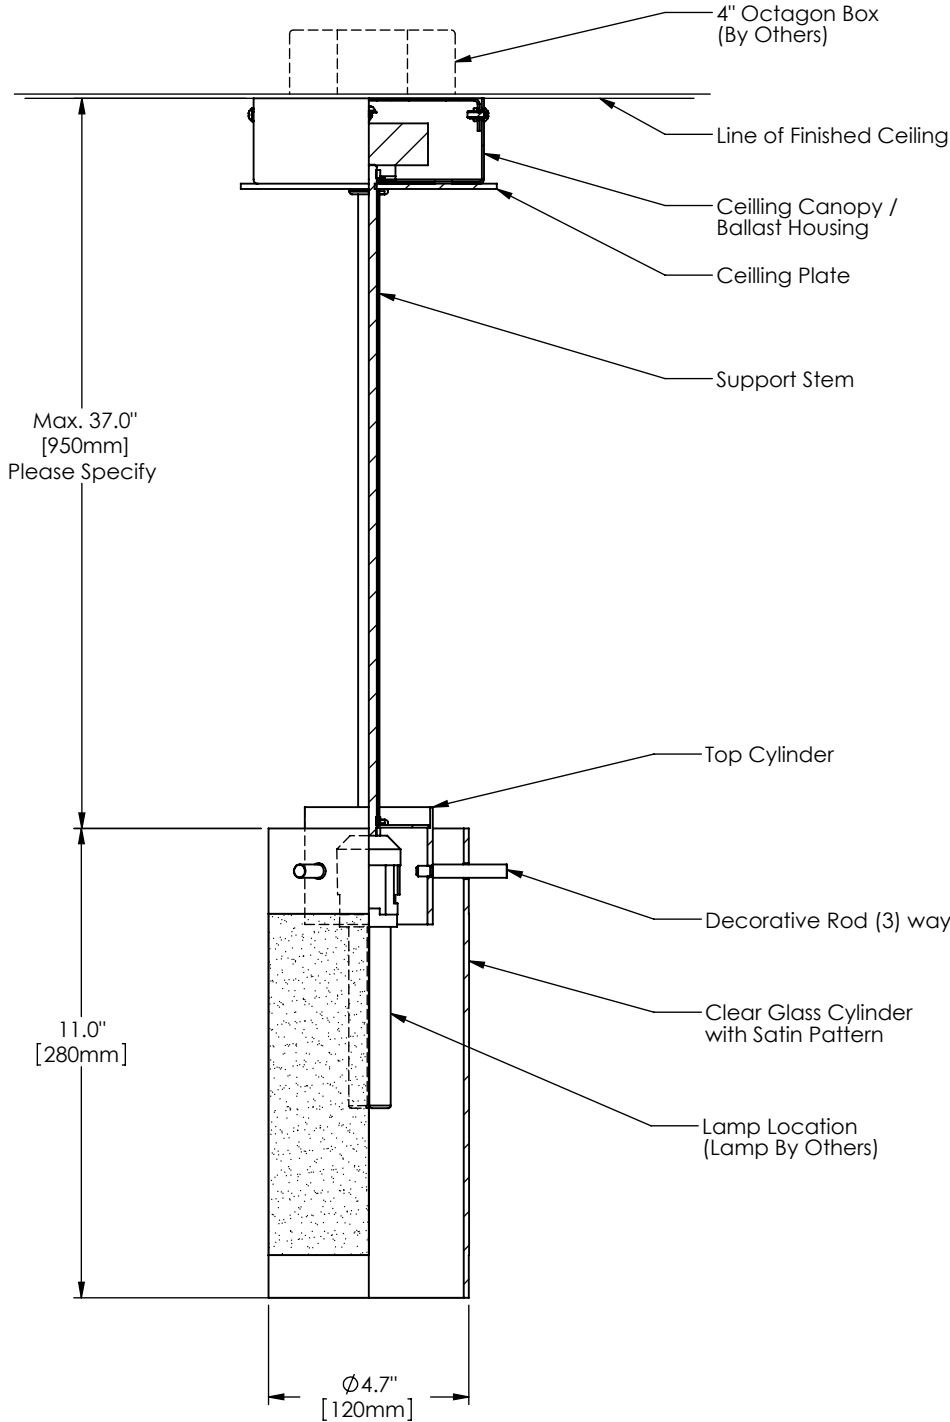

# Fuse L Specifications

Series	Style	Lamp	Diffuser	Finish	Size	Voltage	Options
1570	P			12	11 x 4.7		
P - Pendant	02 - 1 x 18 Watt / GX24q-2 03 - 1 x 26 Watt / GX24q-3	CG - Clear / Satin Glass WA - White Opal Acrylic WG - White Opal Glass	12 - Satin Nickel	11" x 4.7"	U - 120-277 V 1 - 120 V 2 - 220-240 V 3 - 277 V	DM - Specify Dimming Ballast Consult The Factory EM - Fluorescent Emergency, Battery - Remote Other _____	