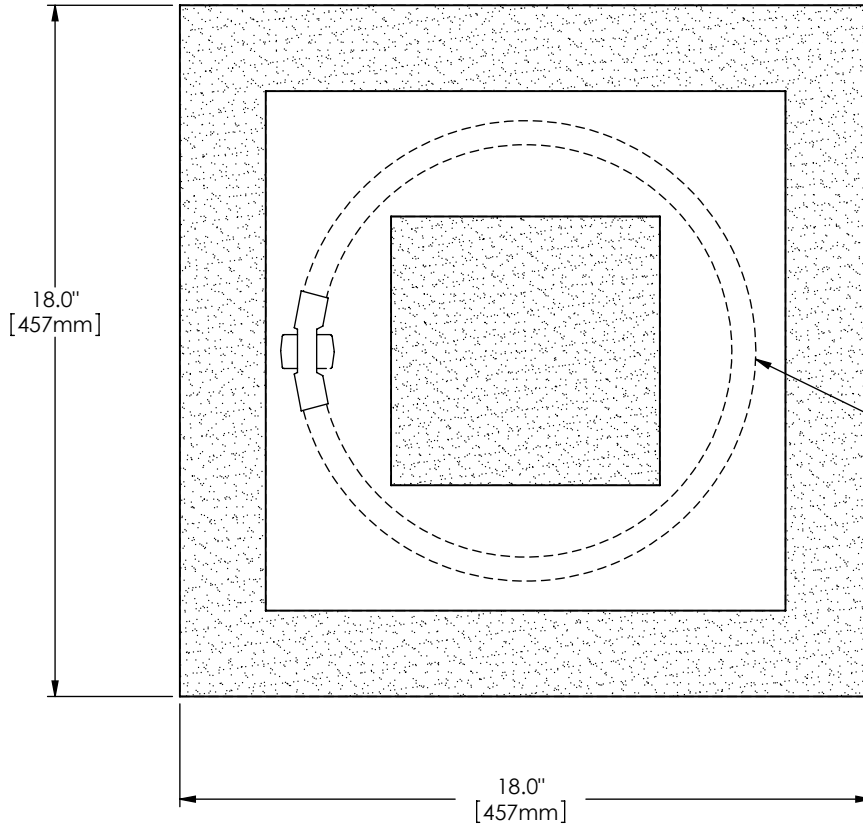

PERSPECTIVE VIEW

Lamp Location
(Lamp By Others)

4" Octagon Box
(By Others)

Line of Finished Ceiling

Side Diffuser Panel

Bottom Diffuser Panel

Bottom Decorative Plate

Series	Style	Lamp	Diffuser	Finish	Size	Voltage	Options
1350	C				18		
C - Ceiling	33 - 1 x 22 Watt / 2GX13 34 - 1 x 40 Watt / 2GX13 35 - 1 x 55 Watt / 2GX13 36 - 1 x 22 + 40 Watt / 2GX13	SW - Satin White Opal Acrylic SA - Clear Satin Acrylic	19 - Painted Anodized Aluminum 21 - Painted White 22 - Painted Custom Color	18"	U - 120-277 V 1 - 120 V 2 - 220-240 V 3 - 277 V	DM - Specify Dimming Ballast Consult The Factory EM - Fluorescent Emergency, Battery - Remote Other _____	