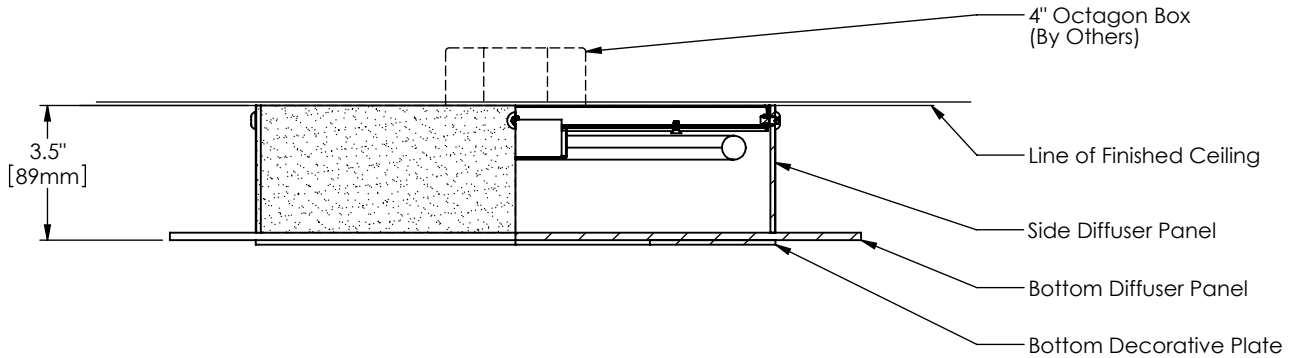

PERSPECTIVE VIEW

Lamp Location
(Lamp By Others)

4" Octagon Box
(By Others)

Line of Finished Ceiling

Side Diffuser Panel

Bottom Diffuser Panel

Bottom Decorative Plate

Series	Style	Lamp	Diffuser	Finish	Size	Voltage	Options
1350	C				18		
C - Ceiling	33 - 1 x 22 Watt / 2GX13 34 - 1 x 40 Watt / 2GX13 35 - 1 x 55 Watt / 2GX13 36 - 1 x 22 + 40 Watt / 2GX13	SW - Satin White Opal Acrylic SA - Clear Satin Acrylic	19 - Painted Anodized Aluminum 21 - Painted White 22 - Painted Custom Color	18"	U - 120-277 V 1 - 120 V 2 - 220-240 V 3 - 277 V	DM - Specify Dimming Ballast Consult The Factory EM - Fluorescent Emergency, Battery - Remote Other _____	