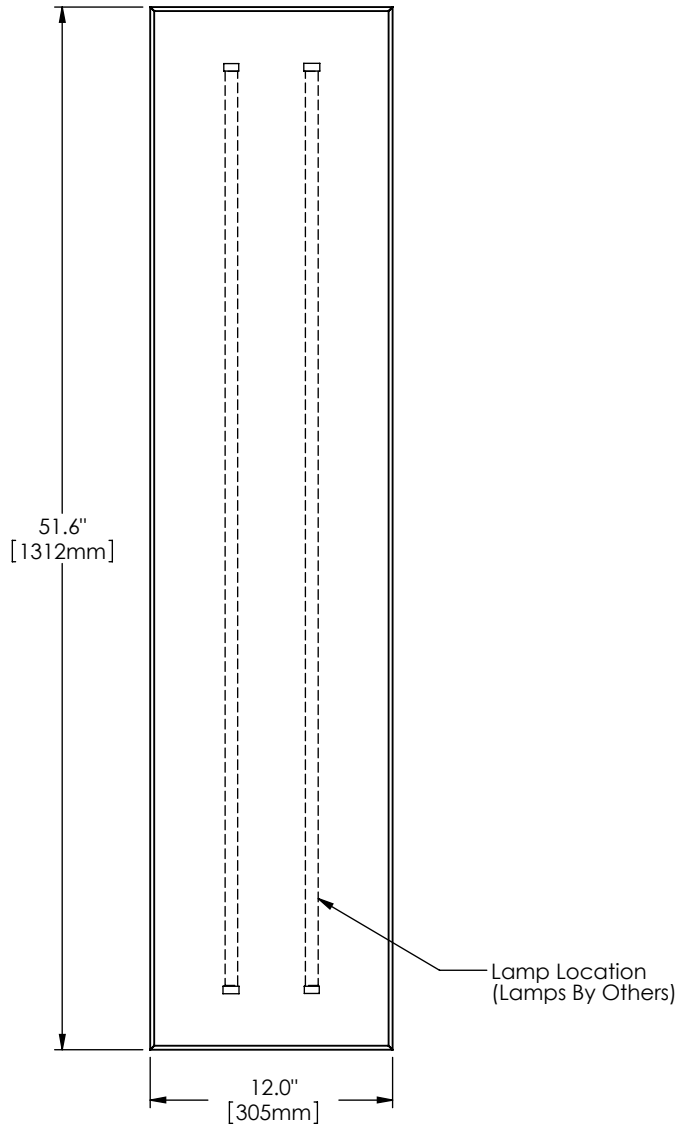

Step R Specifications

PERSPECTIVE VIEW

Series	Style	Lamp	Diffuser	Finish	Size	Voltage	Options
1541	S				51.6		
	S - Surface	442 - 2 x 28 Watt / G5 452 - 2 x 54 Watt HO / G5	SW - Satin White Opal Acrylic SA - Clear Satin Acrylic	16 - Clear Anodized Aluminum 21 - Painted White 22 - Painted Custom Color	51.6"	U - 120-277 V 1 - 120 V 2 - 220-240 V 3 - 277 V	DM - Specify Dimming Ballast Consult The Factory EM - Fluorescent Emergency, Battery - Remote Other _____