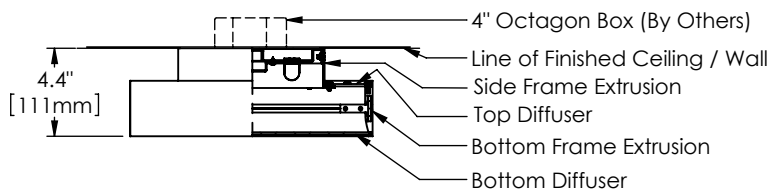

Step R Specifications

PERSPECTIVE VIEW

Series	Style	Lamp	Diffuser	Finish	Size	Voltage	Options
1541	S				51.6		
	S - Surface	442 - 2 x 28 Watt / G5 452 - 2 x 54 Watt HO / G5	SW - Satin White Opal Acrylic SA - Clear Satin Acrylic	16 - Clear Anodized Aluminum 21 - Painted White 22 - Painted Custom Color	51.6"	U - 120-277 V 1 - 120 V 2 - 220-240 V 3 - 277 V	DM - Specify Dimming Ballast Consult The Factory EM - Fluorescent Emergency, Battery - Remote Other _____