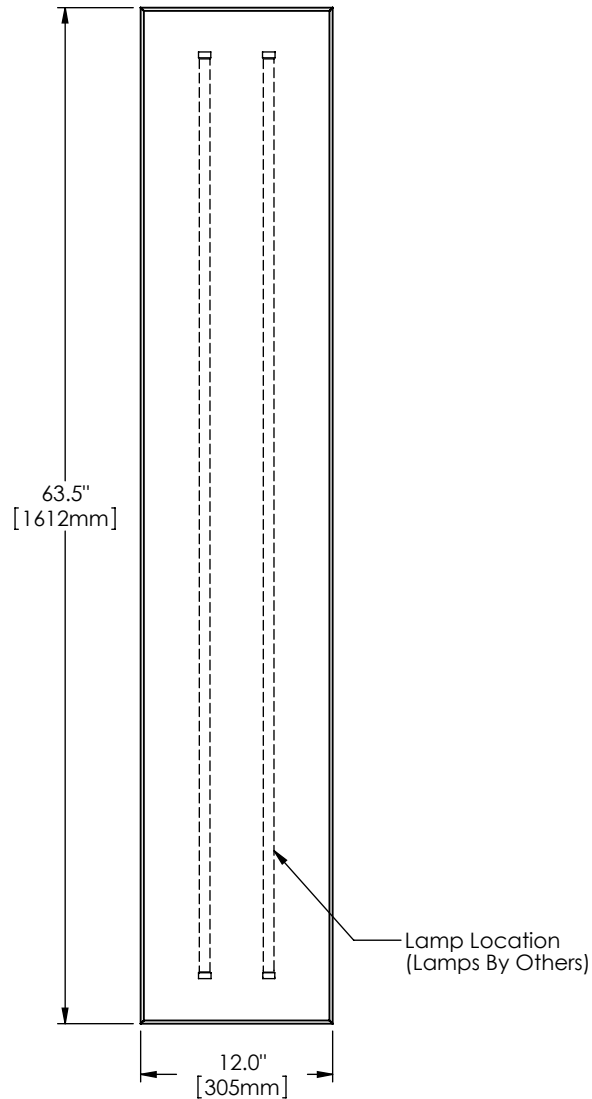

# Step R Specifications

PERSPECTIVE VIEW

Series	Style	Lamp	Diffuser	Finish	Size	Voltage	Options
1541	S				63.5		
	S - Surface	462 - 2 x 35 Watt / G5 472 - 2 x 80 Watt HO / G5	SW - Satin White Opal Acrylic SA - Clear Satin Acrylic	16 - Clear Anodized Aluminum 21 - Painted White 22 - Painted Custom Color	63.5"	U - 120-277 V 1 - 120 V 2 - 220-240 V 3 - 277 V	DM - Specify Dimming Ballast Consult The Factory EM - Fluorescent Emergency, Battery - Remote Other _____