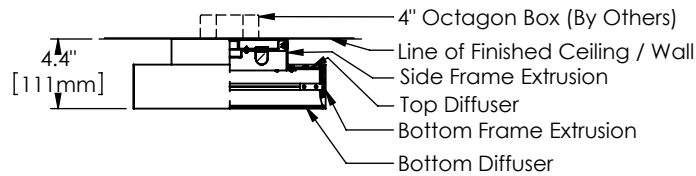

# Step R Specifications

PERSPECTIVE VIEW

Series	Style	Lamp	Diffuser	Finish	Size	Voltage	Options
1541	S				63.5		
	S - Surface	462 - 2 x 35 Watt / G5 472 - 2 x 80 Watt HO / G5	SW - Satin White Opal Acrylic SA - Clear Satin Acrylic	16 - Clear Anodized Aluminum 21 - Painted White 22 - Painted Custom Color	63.5"	U - 120-277 V 1 - 120 V 2 - 220-240 V 3 - 277 V	DM - Specify Dimming Ballast Consult The Factory EM - Fluorescent Emergency, Battery - Remote Other _____