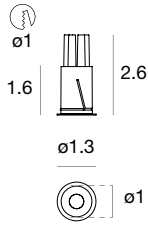

Warp Downlight - LED PowerLED 2 W 630 mA

Damp **C.C. IP44**

type	color	lumens			optic
E95700	4000K	165 lm	CRI 80	N	8° 08
E95701	3500K	158 lm	CRI 80	T	15° 15
E95703	3000K	154 lm	CRI 80	W	30° 30
	2700K	147 lm	CRI 80	M	45° 45

power supply options (remote only)

S	D010
Standard non-dim, 120-277V	1%, 0-10V dimming, 120-277V