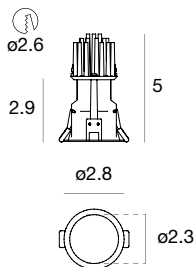

Warp Downlight - LED PowerLEDs 8 W 630 mA

Damp **C.C. IP44**

type	color	lumens			optic
E95704	4000K	627 lm	CRI 80	N	15° 15
E95705	3500K	601 lm	CRI 80	T	30° 30
E95707	3000K	570 lm	CRI 80	W	60° 60
	2700K	538 lm	CRI 80	M	

power supply options (remote only)

S	D010
Standard non-dim, 120-277V	1%, 0-10V dimming, 120-277V