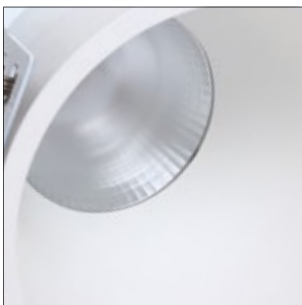

Warp

Light management: aluminum casing coated with **embossed** or **golden** effect

Passive heat dissipation: **die-cast aluminum** heat sink

Discreet aesthetics: the **thin flange** blends into the false ceiling

Photo-engraved screen with *F.O.L.*™ and a light-diffusing and protective function (for 15 and 25W models)

Optical compartment with an organic shape and embossed or “*warm & chic*” **golden finish**

Warp Downlight - LED PowerLED 2 W 630 mA**Damp**  **C.C. IP44**  