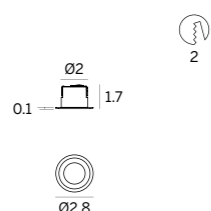

Techo67_RI | Downlight | powerLED 3W 350 mA | stainless steel

type	color	optic
Steel CRI 80 E96203	2700 K 408 lm M 3000 K 435 lm W 4000 K 465 lm N	15° 15 30° 30 60° 60

power supply options (remote only)

ECO30W-350	SOLO50W-350	SOLO100W-350	E98057
0-10V EidoLED ECOdrive 30W, for 1-5 fixtures	0-10V EidoLED SOLOdrive 50W, for 1-10 fixtures	0-10VEidoLED SOLOdrive 100W, for 1-20 fixtures	Concrete ceiling outer casing (required, order separately)