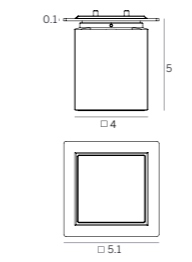

Portik_Q | Ceiling luminaires | powerLED 13W 350 mA

INTEGRAL POWER SUPPLY:

type	color	optic	driver
White CRI 80 E96071	2700 K 1243 lm M	15° 15	Non-dim ID-S (integral)
Black CRI 80 E96072	3000 K 1338 lm W	30° 30	
Grey CRI 80 E96073	4000 K 1434 lm N	60° 60	

REMOTE POWER SUPPLY:

type	color	optic
White CRI 80 E96071	2700 K 1243 lm M	15° 15
Black CRI 80 E96072	3000 K 1338 lm W	30° 30
Grey CRI 80 E96073	4000 K 1434 lm N	60° 60

power supply options (remote only)

ECO30W-350	SOLO50W-350	SOLO100W-350
0-10V EidoLED ECOdrive 30W, for 1-3 fixtures	0-10V EidoLED SOLOdrive 50W, for 1-6 fixtures	0-10VEidoLED SOLOdrive 100W, for 1-12 fixtures