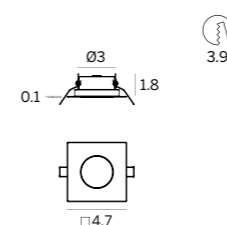

Techo67_Q | Downlight | powerLED 6W 350 mA

type	color	optic
Steel/Alu CRI 80 E93983	2700 K 816 lm M 3000 K 870 lm W 4000 K 930 lm N	8° 08 30° 30 60° 60 Diff. 00

power supply options (remote only)

ECO30W-350	SOLO50W-350	SOLO100W-350
0-10V EidoLED ECOdrive 30W, for 1-2 fixtures	0-10V EidoLED SOLOdrive 50W, for 1-4 fixtures	0-10VEidoLED SOLOdrive 100W, for 1-8 fixtures