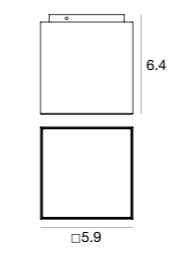

Portik_Q | Ceiling luminaires | arrayLED 25W 720 mA

INTEGRAL POWER SUPPLY:

type	color	optic	driver
White CRI 80 E96065	2700 K 3400 lm M	15° 15	Non-dim ID-S (integral)
Black CRI 80 E96066	3000 K 3637 lm W	30° 30	
Grey CRI 80 E96067	4000 K 3909 lm N	60° 60	

REMOTE POWER SUPPLY:

type	color	optic
White CRI 80 E96065	2700 K 3400 lm M	15° 15
Black CRI 80 E96066	3000 K 3637 lm W	30° 30
Grey CRI 80 E96067	4000 K 3909 lm N	60° 60

power supply options (remote only)

ECO30W-350	SOLO50W-350	SOLO100W-350
0-10V EidoLED ECOdrive 30W, for 1-3 fixtures	0-10V EidoLED SOLOdrive 50W, for 1-6 fixtures	0-10VEidoLED SOLOdrive 100W, for 1-12 fixtures