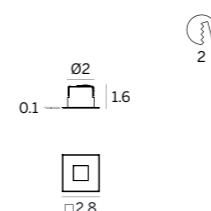

Techo67_QI | Downlight | powerLED 3W 350 mA | stainless steel

type	color	optic
Steel CRI 80 E96204	2700 K 408 lm M 3000 K 435 lm W 4000 K 465 lm N	15° 15 30° 30 60° 60

power supply options (remote only)

ECO30W-350	SOLO50W-350	SOLO100W-350	E98057
0-10V EidoLED ECOdrive 30W, for 1-5 fixtures	0-10V EidoLED SOLOdrive 50W, for 1-10 fixtures	0-10VEidoLED SOLOdrive 100W, for 1-20 fixtures	Concrete ceiling outer casing (required, order separately)