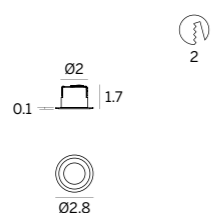

Techo67_R | Downlight | powerLED 3W 350 mA

type	color	optic
Steel/Alu CRI 80 E96201	2700 K 408 lm M 3000 K 435 lm W 4000 K 465 lm N	15° 15 30° 30 60° 60

power supply options (remote only)

ECO30W-350	SOLO50W-350	SOLO100W-350	E98057
0-10V EidoLED ECOdrive 30W, for 1-5 fixtures	0-10V EidoLED SOLOdrive 50W, for 1-10 fixtures	0-10VEidoLED SOLOdrive 100W, for 1-20 fixtures	Concrete ceiling outer casing (required, order separately)