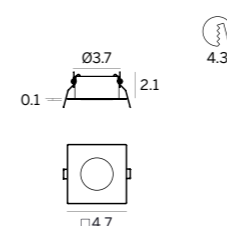

Techo67_QI | Downlight | powerLED 6W 350 mA | stainless steel

type	color	optic
Steel CRI 80 E93991	2700 K 816 lm M 3000 K 870 lm W 4000 K 930 lm N	8° 08 30° 30 60° 60 Diff. 00

power supply options (remote only)

ECO30W-350	SOLO50W-350	SOLO100W-350
0-10V EidoLED ECOdrive 30W, for 1-2 fixtures	0-10V EidoLED SOLOdrive 50W, for 1-4 fixtures	0-10VEidoLED SOLOdrive 100W, for 1-8 fixtures