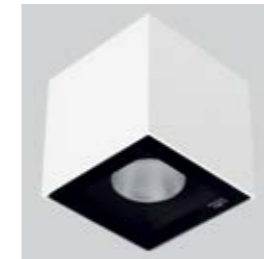

Portik_Q | Ceiling luminaires | arrayLED 25W 720 mA

INTEGRAL POWER SUPPLY:

type	color	optic	driver
White CRI 80 E96065	2700 K 3400 lm M	15° 15	Non-dim ID-S (integral)
Black CRI 80 E96066	3000 K 3637 lm W	30° 30	
Grey CRI 80 E96067	4000 K 3909 lm N	60° 60	

REMOTE POWER SUPPLY:

type	color	optic
White CRI 80 E96065	2700 K 3400 lm M	15° 15
Black CRI 80 E96066	3000 K 3637 lm W	30° 30
Grey CRI 80 E96067	4000 K 3909 lm N	60° 60

power supply options (remote only)

ECO30W-350	SOLO50W-350	SOLO100W-350
0-10V EidoLED ECOdrive 30W, for 1-3 fixtures	0-10V EidoLED SOLOdrive 50W, for 1-6 fixtures	0-10VEidoLED SOLOdrive 100W, for 1-12 fixtures