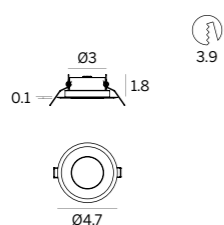

Techo67_R | Downlight | powerLED 6W 350 mA

type	color	optic
Steel/Alu CRI 80 E93982	2700 K 816 lm M 3000 K 870 lm W 4000 K 930 lm N	8° 08 30° 30 60° 60 Diff. 00

power supply options (remote only)

ECO30W-350	SOLO50W-350	SOLO100W-350
0-10V EidoLED ECOdrive 30W, for 1-2 fixtures	0-10V EidoLED SOLOdrive 50W, for 1-4 fixtures	0-10VEidoLED SOLOdrive 100W, for 1-8 fixtures