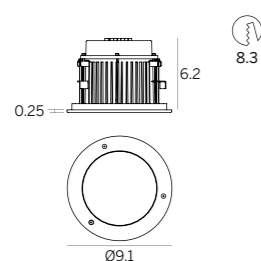

Guardian | Downlight | arrayLED 25W 720 mA