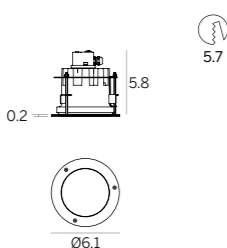

Guardian | Downlight | powerLED 13W 350 mA