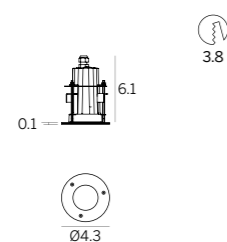

Guardian | Downlight | powerLED 8W 630 mA