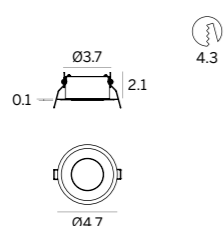

Techo67_RI | Downlight | powerLED 6W 350 mA | stainless steel

type	color	optic
Steel CRI 80 E93990	2700 K 816 lm M 3000 K 870 lm W 4000 K 930 lm N	8° 08 30° 30 60° 60 Diff. 00

power supply options (remote only)

ECO30W-350	SOLO50W-350	SOLO100W-350
0-10V EidoLED ECOdrive 30W, for 1-2 fixtures	0-10V EidoLED SOLOdrive 50W, for 1-4 fixtures	0-10VEidoLED SOLOdrive 100W, for 1-8 fixtures