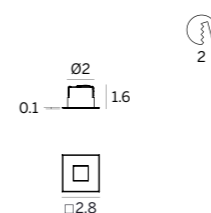

Techo67_Q | Downlight | powerLED 3W 350 mA

type	color	optic
Steel/Alu CRI 80 E96202	2700 K 408 lm M 3000 K 435 lm W 4000 K 465 lm N	15° 15 30° 30 60° 60

power supply options (remote only)

ECO30W-350	SOLO50W-350	SOLO100W-350	E98057
0-10V EidoLED ECOdrive 30W, for 1-5 fixtures	0-10V EidoLED SOLOdrive 50W, for 1-10 fixtures	0-10VEidoLED SOLOdrive 100W, for 1-20 fixtures	Concrete ceiling outer casing (required, order separately)