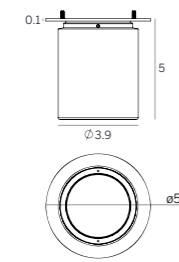

Portik_R | Ceiling luminaires | powerLED 13W 350 mA

INTEGRAL POWER SUPPLY:

type	color	optic	driver
White CRI 80 E96074	2700 K 1243 lm M	15° 15	Non-dim ID-S (integral)
Black CRI 80 E96075	3000 K 1338 lm W	30° 30	
Grey CRI 80 E96076	4000 K 1434 lm N	60° 60	

REMOTE POWER SUPPLY:

type	color	optic
White CRI 80 E96074	2700 K 1243 lm M	15° 15
Black CRI 80 E96075	3000 K 1338 lm W	30° 30
Grey CRI 80 E96076	4000 K 1434 lm N	60° 60

power supply options (remote only)

ECO30W-350	SOLO50W-350	SOLO100W-350
0-10V EidoLED ECOdrive 30W, for 1 fixture	0-10V EidoLED SOLOdrive 50W, for 1-2 fixtures	0-10VEidoLED SOLOdrive 100W, for 1-4 fixtures