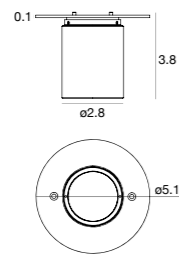

Portik_R | Ceiling luminaires | powerLED 4W 350 mA

INTEGRAL POWER SUPPLY:

type	color	optic	driver
White CRI 80 E96080	2700 K 409 lm M	15° 15	Non-dim ID-S (integral)
Black CRI 80 E96081	3000 K 432 lm W	30° 30	
Grey CRI 80 E96082	4000 K 477 lm N	60° 60	
		Asym. 07	

REMOTE POWER SUPPLY:

type	color	optic
White CRI 80 E96080	2700 K 409 lm M	15° 15
Black CRI 80 E96081	3000 K 432 lm W	30° 30
Grey CRI 80 E96082	4000 K 477 lm N	60° 60
		Asym. 07

power supply options (remote only)

ECO30W-350	SOLO50W-350	SOLO100W-350
0-10V EidoLED ECOdrive 30W, for 1-3 fixtures	0-10V EidoLED SOLOdrive 50W, for 1-6 fixtures	0-10VEidoLED SOLOdrive 100W, for 1-12 fixtures