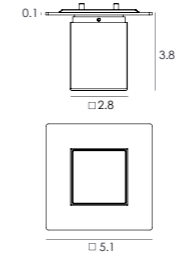

Portik_Q | Ceiling luminaires | powerLED 4W 350 mA

INTEGRAL POWER SUPPLY:

type	color	optic	driver
White CRI 80 E96077	2700 K 409 lm M	15° 15	Non-dim ID-S (integral)
Black CRI 80 E96078	3000 K 432 lm W	30° 30	
Grey CRI 80 E96079	4000 K 477 lm N	60° 60	

REMOTE POWER SUPPLY:

type	color	optic
White CRI 80 E96077	2700 K 409 lm M	15° 15
Black CRI 80 E96078	3000 K 432 lm W	30° 30
Grey CRI 80 E96079	4000 K 477 lm N	60° 60

power supply options (remote only)

ECO30W-350	SOLO50W-350	SOLO100W-350
0-10V EidoLED ECOdrive 30W, for 1-3 fixtures	0-10V EidoLED SOLOdrive 50W, for 1-6 fixtures	0-10VEidoLED SOLOdrive 100W, for 1-12 fixtures