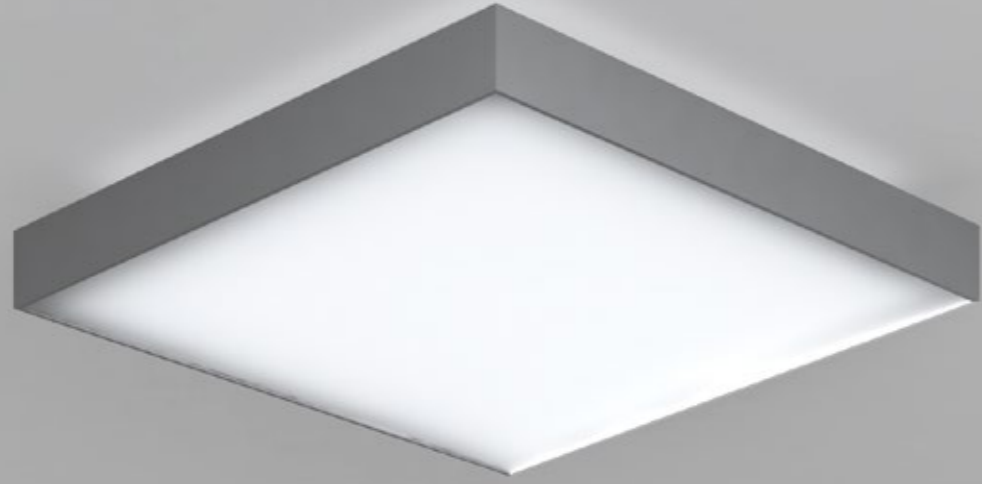

# step

In various sizes and with different light sources Step offers the necessary light requirements for workspaces, conference rooms and large areas. Clear anodized extruded aluminum construction.

- Size A
- 12" [305mm]
- 16" [406mm]
- 18" [457mm]
- 20" [508mm]
- 22" [559mm]
- 24" [610mm]
- 26" [660mm]
- 30" [762mm]
- 36" [914mm]