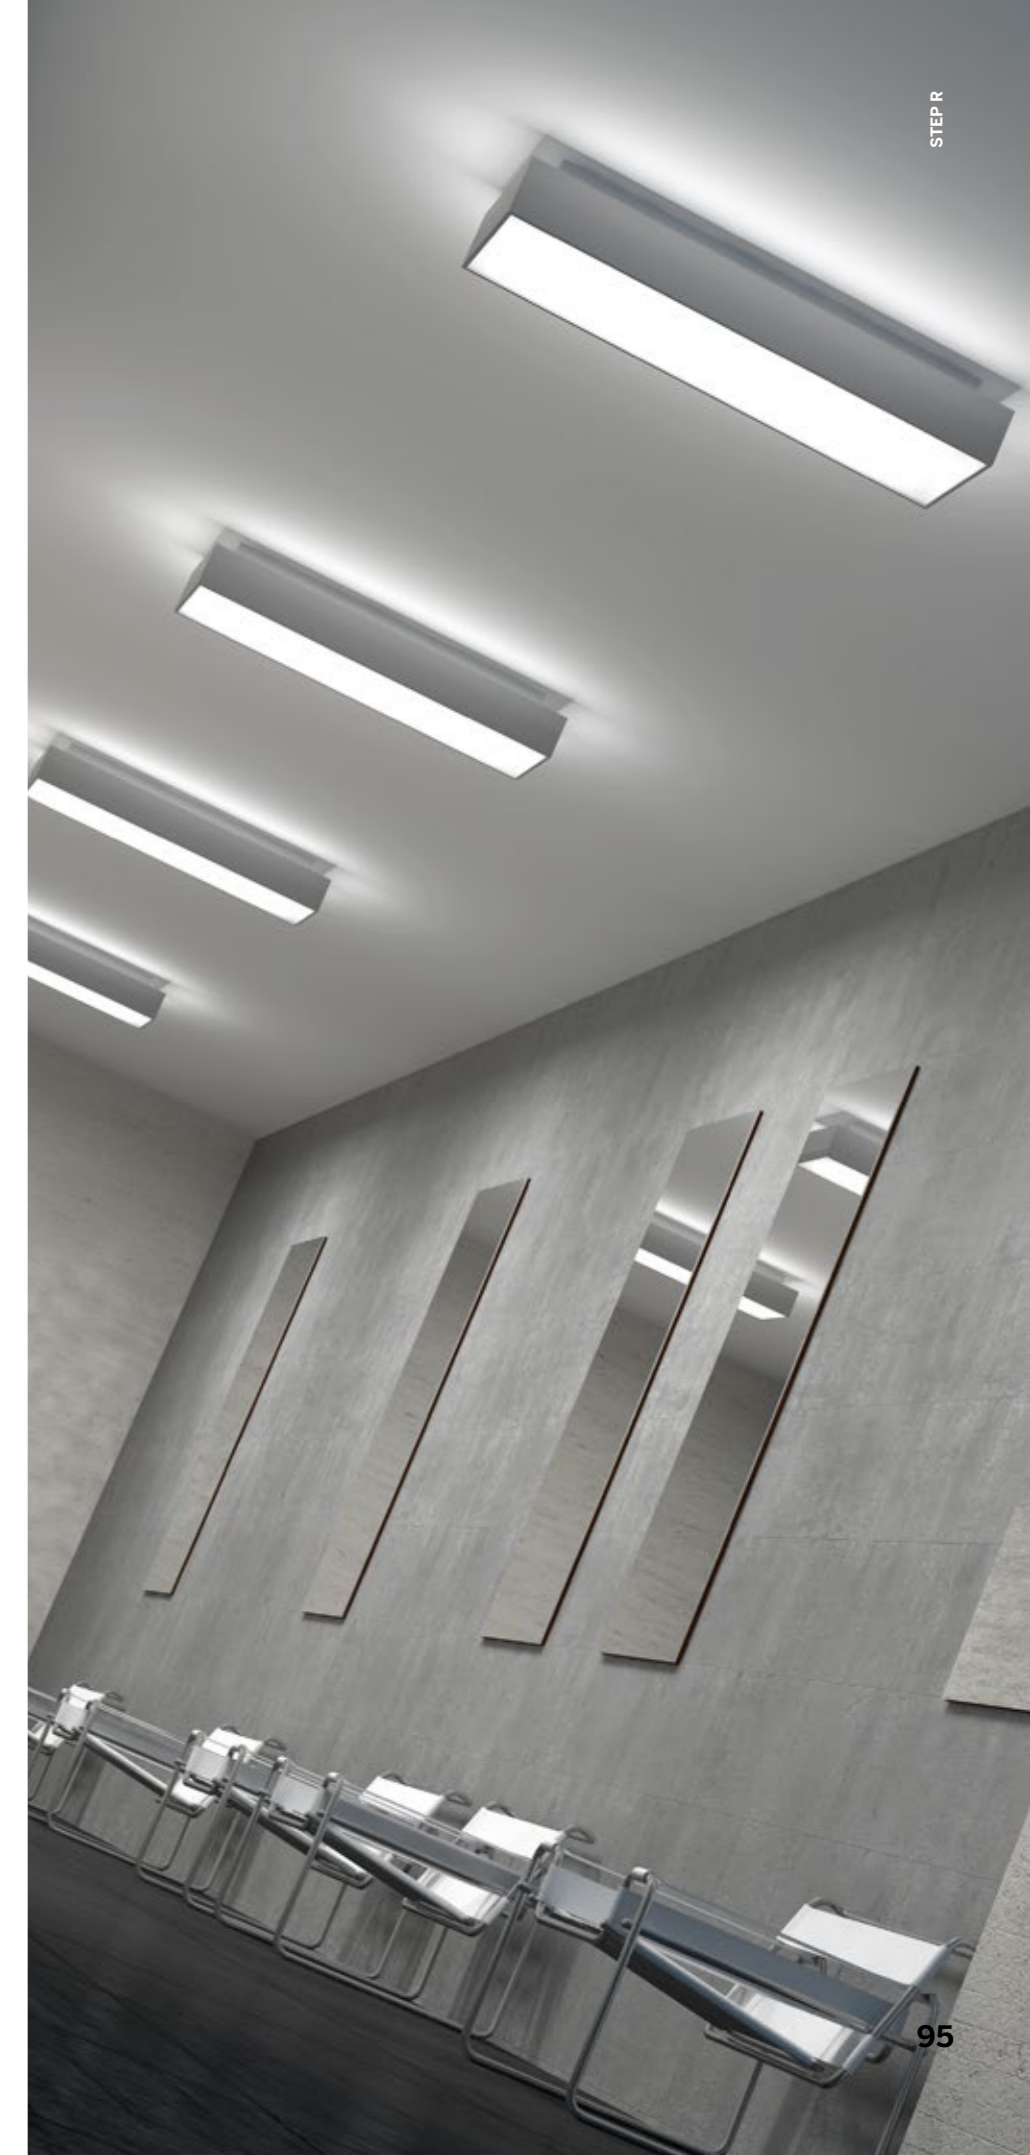

step R

In various sizes and with different light sources Step is suitable for individual workspace task lighting, conference rooms or larger spaces when used in multiple configurations. Clear anodized extruded aluminum construction.

Finish
Clear Anodized Aluminum

Optional finish
Painted White
Painted Custom Color

Diffuser
Satin White Opal Acrylic

Optional diffuser
Clear Satin Acrylic

Lamping
1541.W02SW16-6x12
1 x 18 Watt / GX24q-2

1541.W17SW16-6x18
1 x 24 Watt / 2G11

1541.W19SW16-8x24
1 x 36 Watt / 2G11

1541.W40SW16-8x27
1 x 14 Watt / G5

1541.W41SW16-8x27
1 x 24 Watt HO / G5

Consult factory for LED options
Specify 120 or 277 Volt