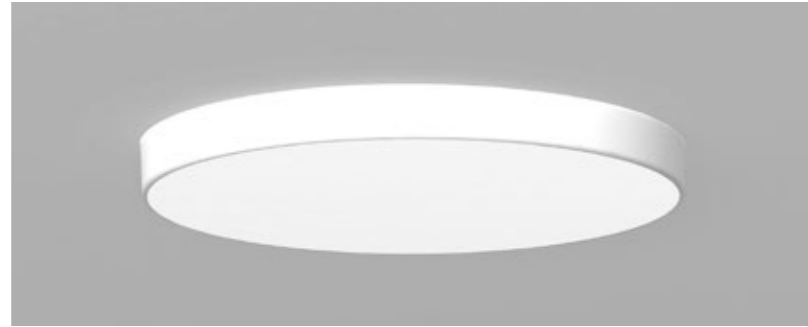

plate R

Low profile semi-recessed fixture available with plaster-in or trim finish.