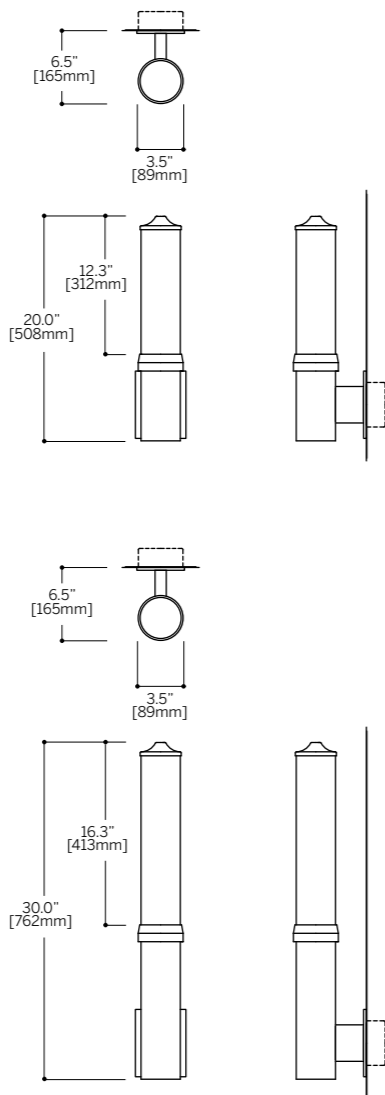

due

The hand-blown Triplex White Opal Glass diffuser and extruded clear anodized aluminum housing. Fluorescent wall mounted fixture suitable for wet locations.

Finish
Clear Anodized Aluminum

Optional finish
Painted Custom Color

Diffuser
White Opal Glass

Optional diffuser
Clear Satin Acrylic
White Opal Acrylic

Lamping
1940.W17WG16-20
1 x 24 Watt / 2G11
1940.W19WG16-30
1 x 36 Watt / 2G11

Consult factory for LED options
Specify 120 or 277 Volt
Wet Location