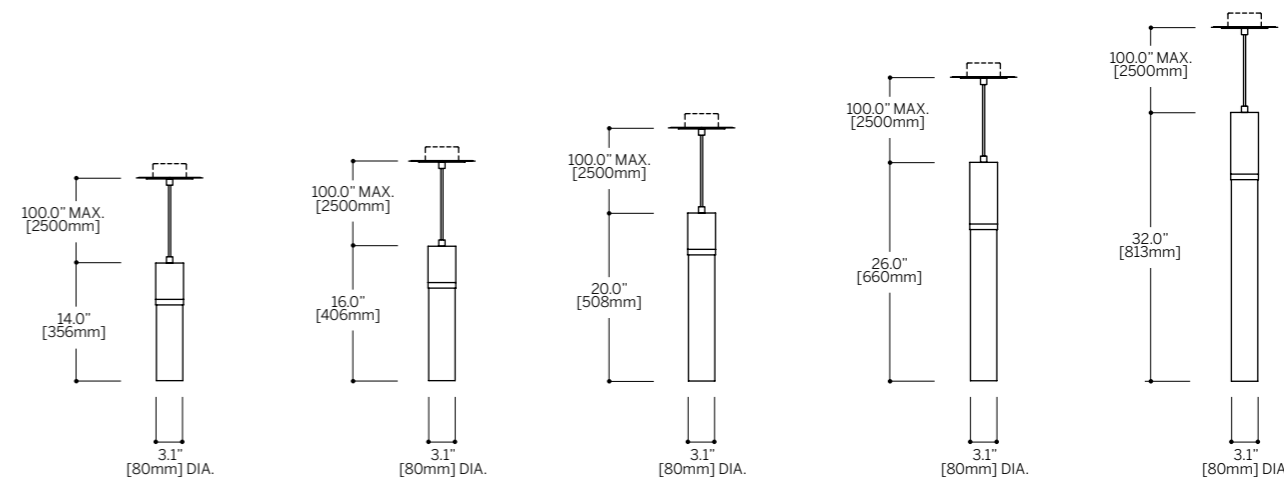

**1560.P20WA12-32**  
1 x 40 Watt / 2G11

**1560.P21WA12-32**  
1 x 50 Watt / 2G11

**1560.P22WA12-32**  
1 x 55 Watt / 2G11

**Consult factory for LED options**  
Specify 120 or 277 Volt

\* Fixture can be used in multiple head configuration. Consult the factory for configuration options.  
\* Available in wall mount. See section Wall.