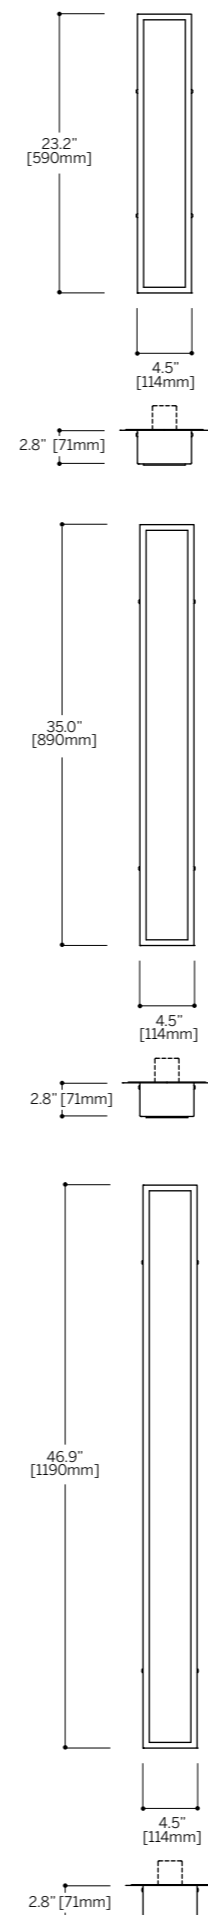

base

The overall product design successfully creates general lighting which enhances architectural pathways. ADA-compliant. Functional, architectural and decorative detail for many applications.

Finish

Satin Stainless Steel

Optional finish

Satin Nickel
Painted Anodized Aluminum
Painted White
Painted Custom Color

Diffuser

Satin White Opal Acrylic

Optional diffuser

Clear Satin Acrylic

Lamping

1802.W40SW10-23.2

1 x 14 Watt / G5

1802.W41SW10-23.2

1 x 24 Watt HO / G5

1802.W42SW10-35.0

1 x 21 Watt / G5

1802.W43SW10-35.0

1 x 39 Watt HO / G5

1802.W44SW10-46.9

1 x 28 Watt / G5

1802.W45SW10-46.9

1 x 54 Watt HO / G5

Consult factory for LED options

Specify 120 or 277 Volt