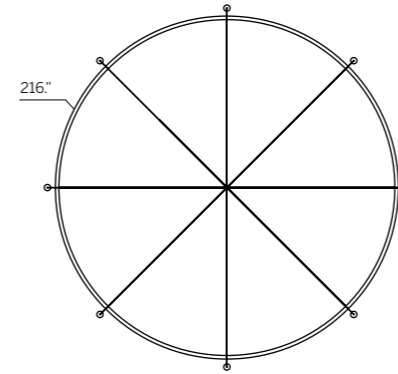

rings

Sculptural, stylish, elegant lighting solution and simple technical details are the design principles of the Rings lighting system. Perfect solution for large spaces.