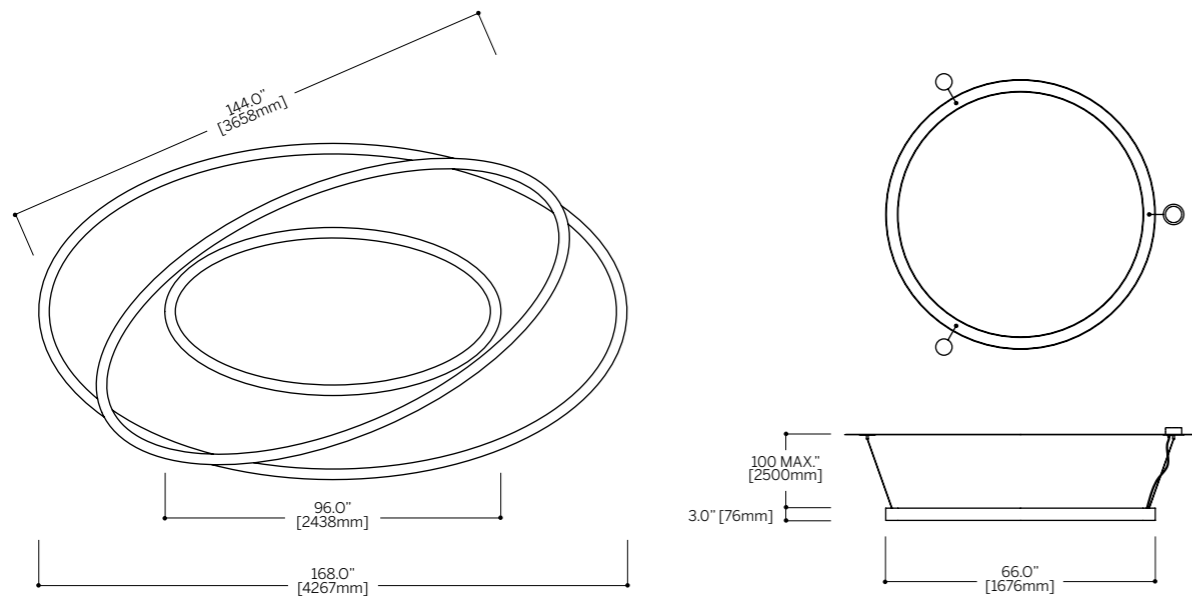

rings

Sculptural, stylish, elegant lighting solution and simple technical details are the design principles of the Rings lighting system. Perfect solution for large spaces.