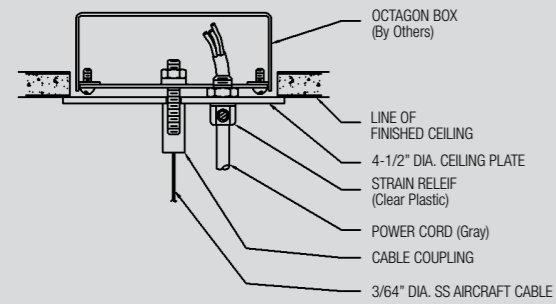

STANDARD SUPPORT CABLE/FEED
OPTION: WS-1