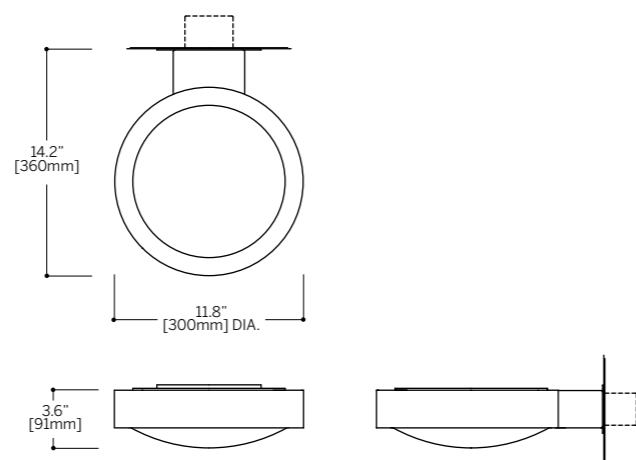

- **Finish**
  Satin Stainless Steel
- **Optional finish**
  Satin Nickel
  Painted White
  Painted Custom Color
- **Diffuser**
  Clear - Satin Inside Glass
- **Optional diffuser**
  Satin White Opal Acrylic
- **Lamping**
  1480.W032CS10
  2 x 26 Watt / GX24q-3
  1480.W29CS10
  1 x 24 Watt / 2G10

Consult factory for LED options
Specify 120 or 277 Volt

* Available in pendant and ceiling mount. See section Pendant and Ceiling.