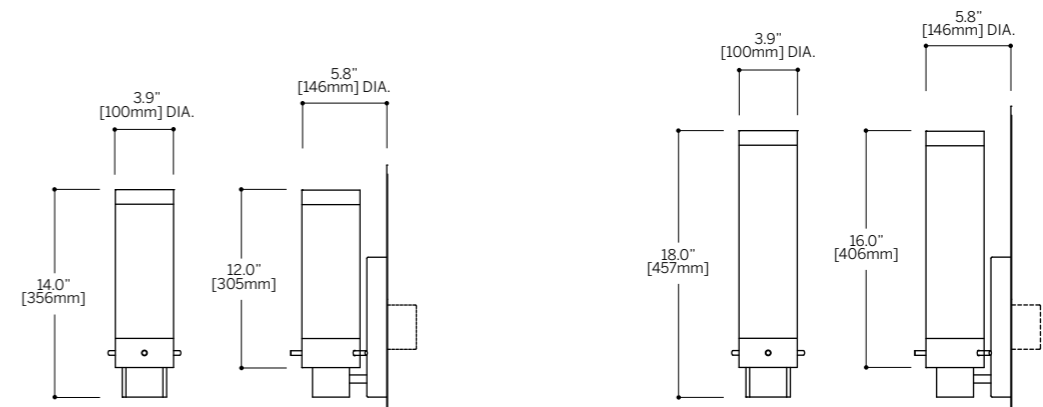

# fuse 1

Cylindrical wall fixture with machined diffuser support cylinder. Frosted area of cylindrical diffuser provides 360 degrees of illumination. Single or double head fixtures available.

\* Available in pendant and ceiling mount. See section Pendant and Ceiling.  
\* Fixture can be installed with the glass facing up or down.