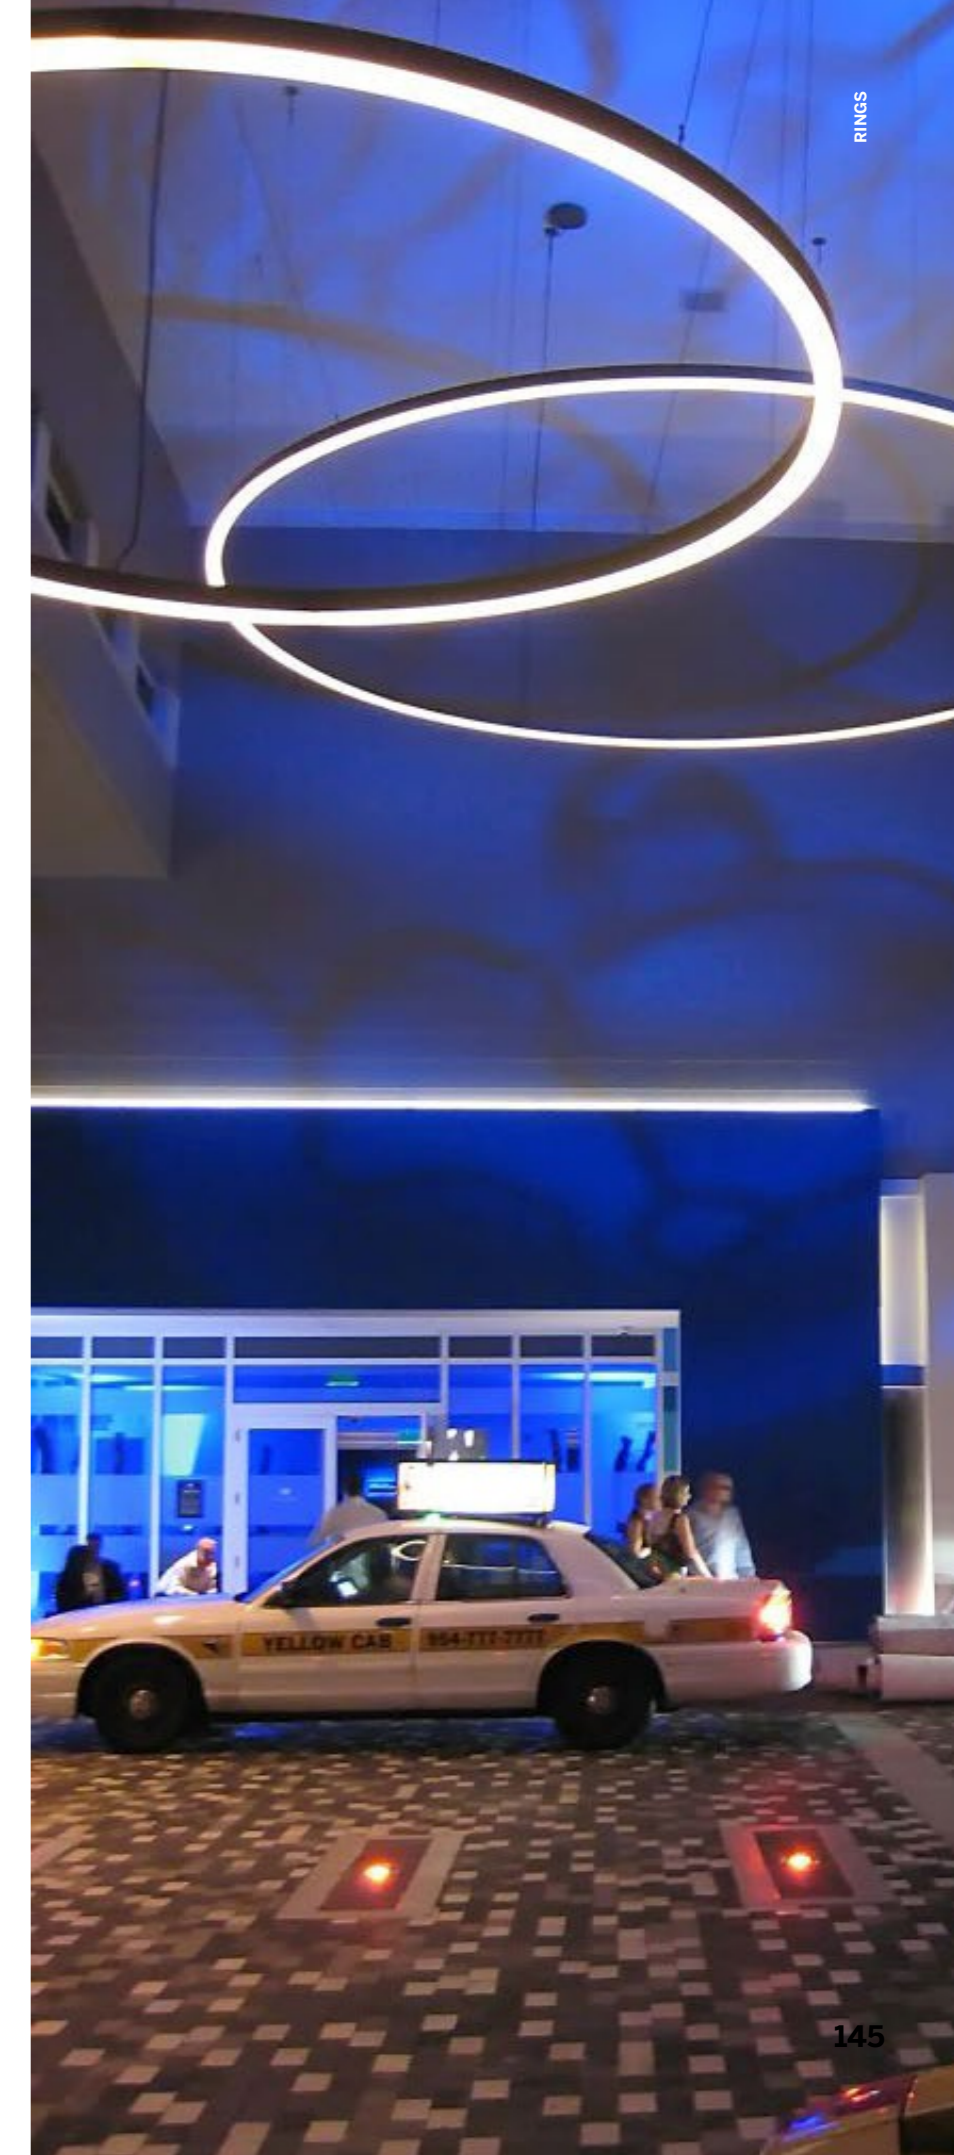

# rings

Sculptural, stylish, elegant lighting solution and simple technical details are the design principles of the Rings lighting system. Perfect solution for large spaces.