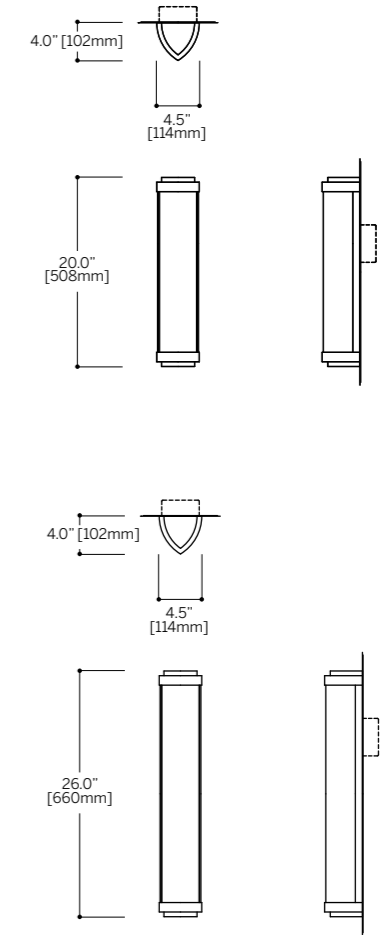

slight

Slight combines elegant and a straightforward design with lighting technology. Fluorescent wall mounted fixture suitable for wet locations. Solid aluminum construction and machined end caps.

Finish

Satin Aluminum

Optional finish

Painted Anodized Aluminum
Painted Custom Color

Diffuser

White Opal Acrylic

Optional diffuser

Clear Satin Acrylic

Lamping

1900.W19WA17-20
1 x 36 Watt / 2G11

1900.W20WA17-26
1 x 40 Watt / 2G11

1900.W21WA17-26
1 x 50 Watt / 2G11

1900.W22WA17-26
1 x 55 Watt / 2G11

Consult factory for LED options

Specify 120 or 277 Volt
Wet Location