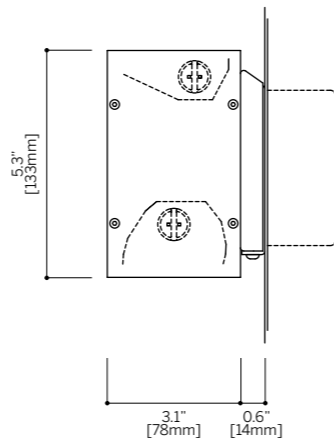

clearline WALL SCONCE

The ClearLine wall sconce is an elegant and refined option for direct and indirect illumination in offices or hallways.