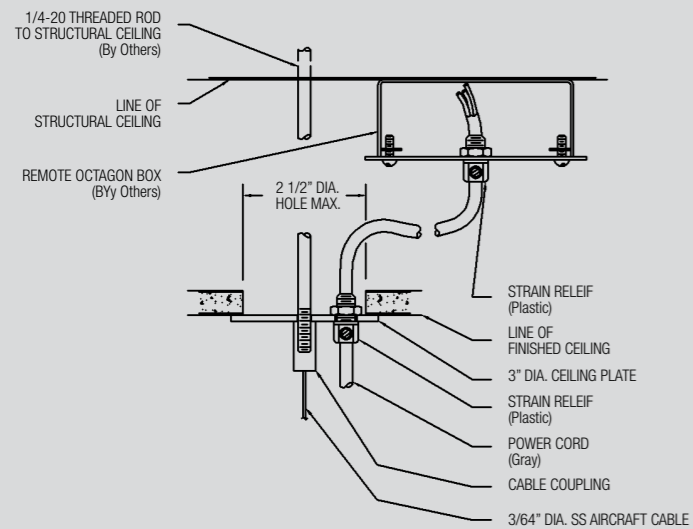

OPTIONAL SUPPORT CABLE/FEED
OPTION: WS-2