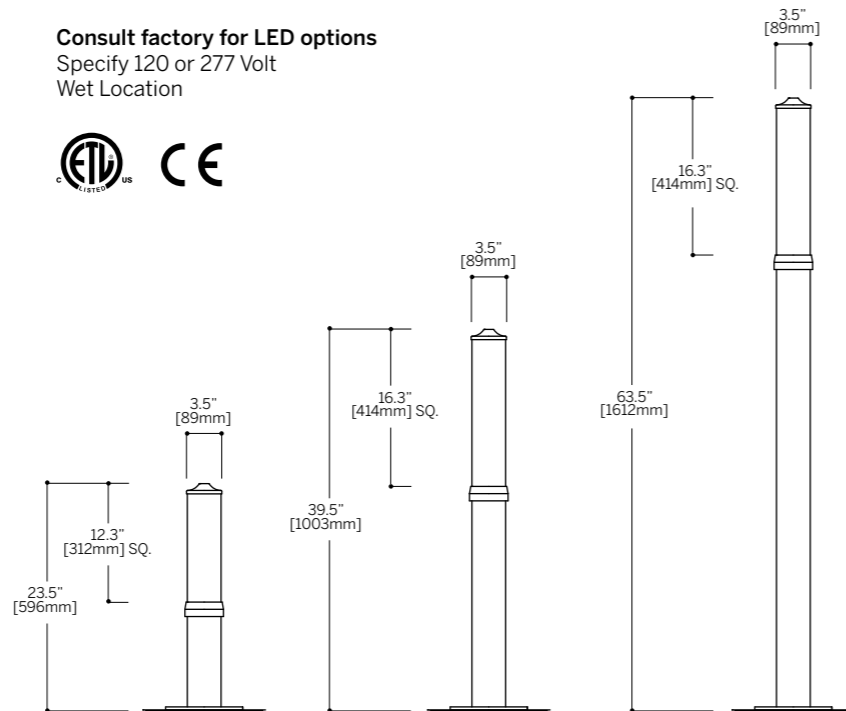

Finish
Clear Anodized Aluminum

Optional finish
Painted Custom Color

Diffuser
White Opal Acrylic

Optional diffuser
Clear Satin Acrylic
White Opal Glass

1. **Lamping**
2. **1970.F17WA16-23.5**
     1 x 24 Watt / 2G11
   - **1970.F19WA16-39.5**
     1 x 36 Watt / 2G11
   - **1970.F19WA16-63.5**
     1 x 36 Watt / 2G11

Consult factory for LED options
Specify 120 or 277 Volt
Wet Location