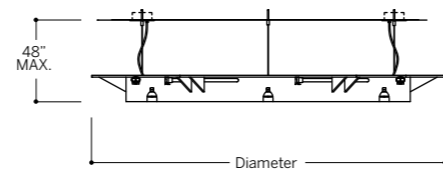

custom clearline RING

Clearline "Ring" is the pendant fixture with uplight and downlight lighting component with various sizes, lamping and mounting options. ClearLine pendant mounts via aircraft cable. The mounting height is adjusted without tools.

Consult factory for LED and dimming options

Elevation