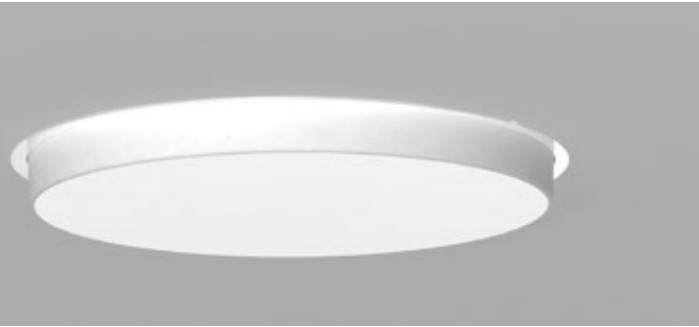

plate R

Low profile semi-recessed fixture available with plaster-in or trim finish.