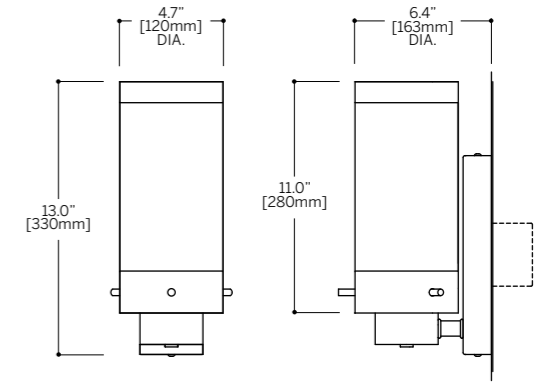

fuse L

Fuse is a result of the classic lines combined with design, featuring the quality of partially sandblasted glass diffuser. Cylindrical wall fixture with machined diffuser support cylinder. Frosted area of cylindrical diffuser provides 360 degrees of illumination.

- **Finish**
  Satin Nickel
- **Diffuser**
  Clear / Satin Glass
- **Optional diffuser**
  White Opal Acrylic
  White Opal Glass

- **Lamping**
  1570.W02CG12
  1 x 18 Watt / GX24q-2
  1570.W03CG12
  1 x 26 Watt / GX24q-3

Consult factory for LED options
Specify 120 or 277 Volt