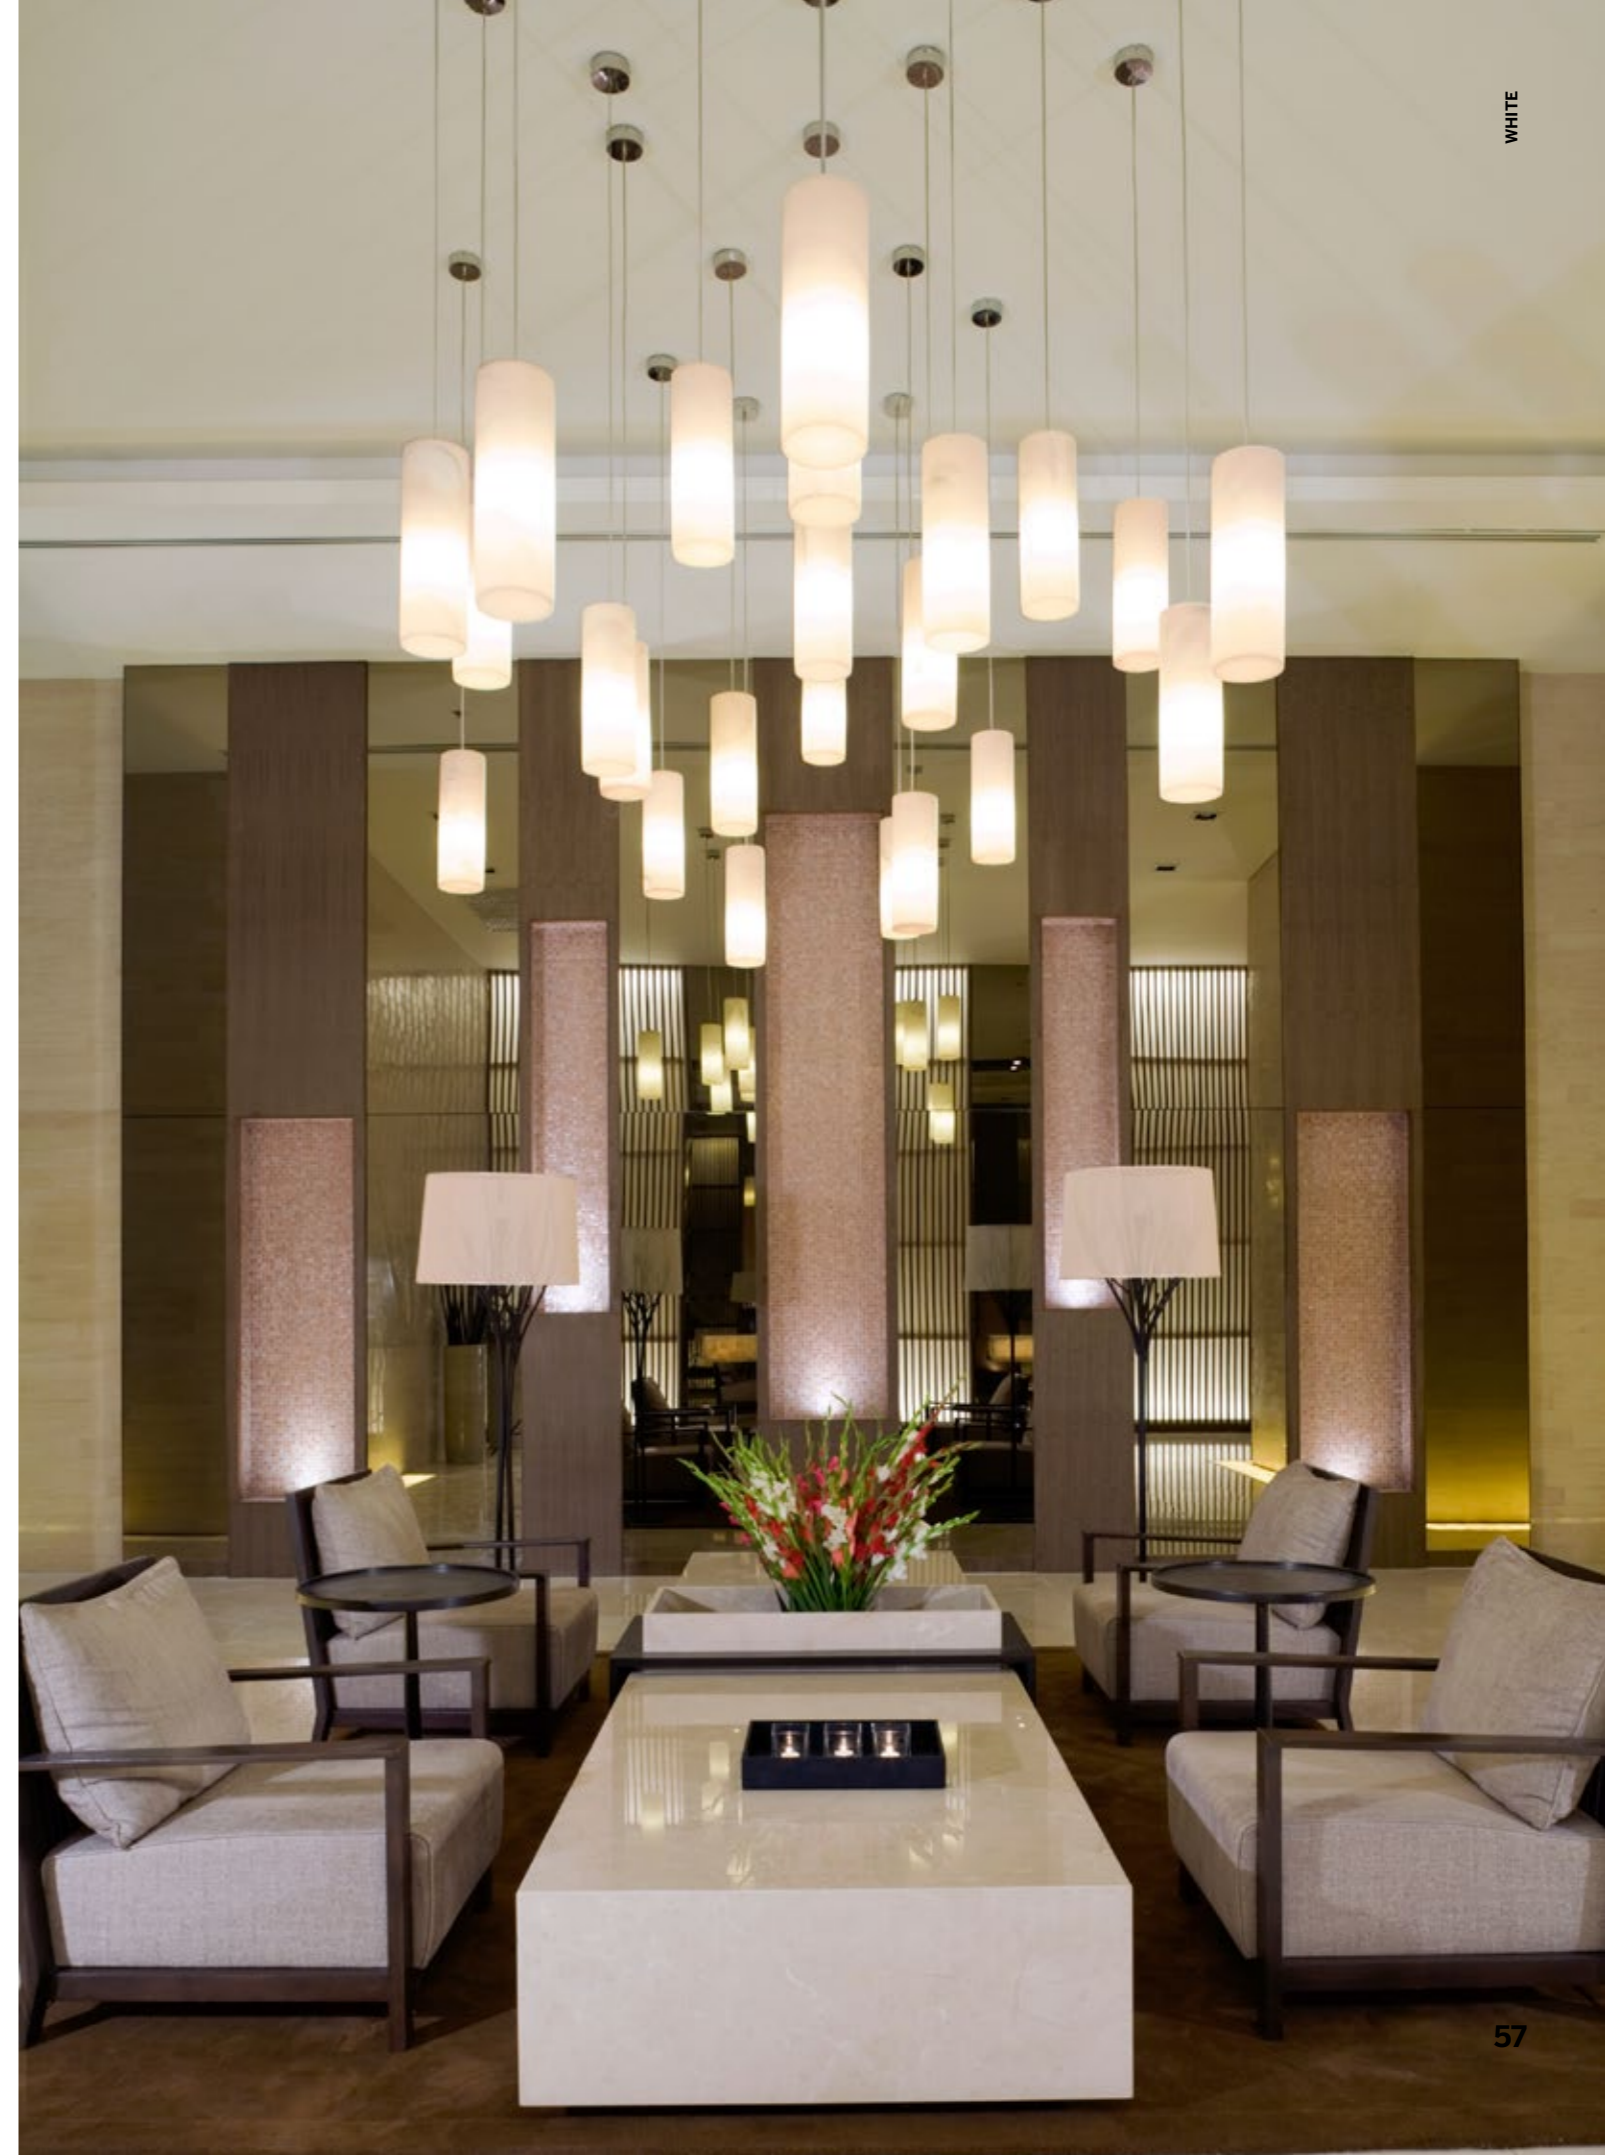

Lamping

1580.P01WT10-8
1 x 13 Watt / GX24q-1

1580.P02WT10-12
1 x 18 Watt / GX24q-2

1580.P03WT10-12
1 x 26 Watt / GX24q-3

1580.P19WT10-19.7
1 x 36 Watt / 2G11

Consult factory for LED options