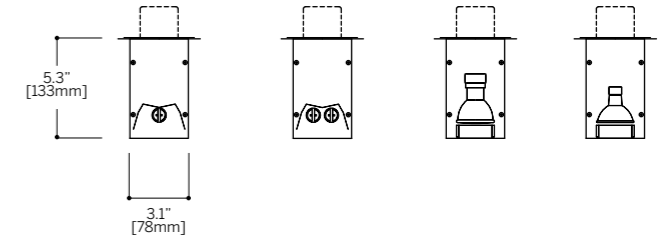

clearline CEILING

The ClearLine ceiling is an elegant and refined option for direct illumination in offices or hallways.

Consult factory for LED options