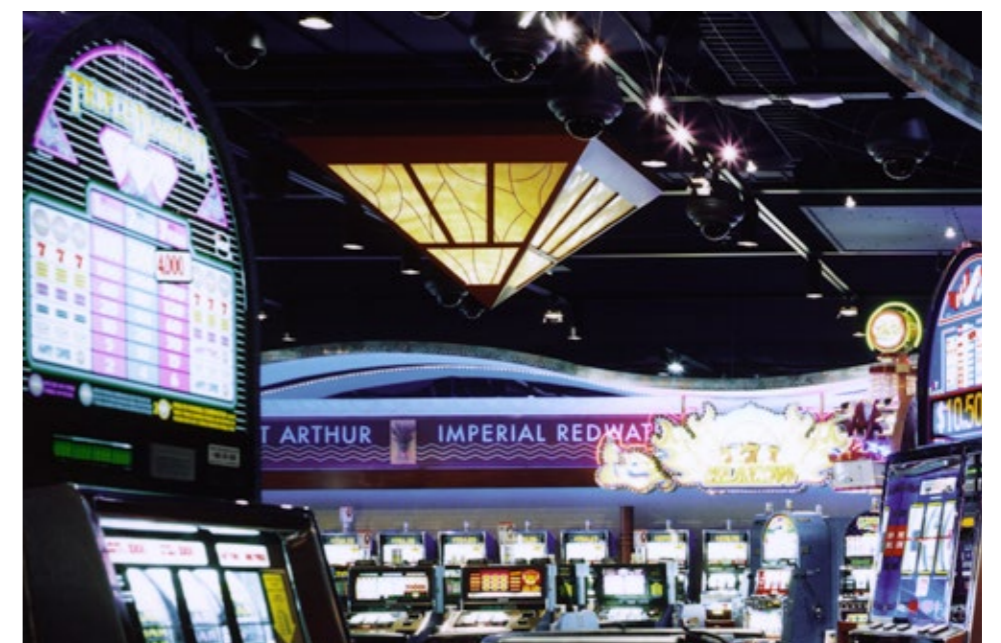

On the left:
Windsor Racetrack Casino
Windsor, Ontario