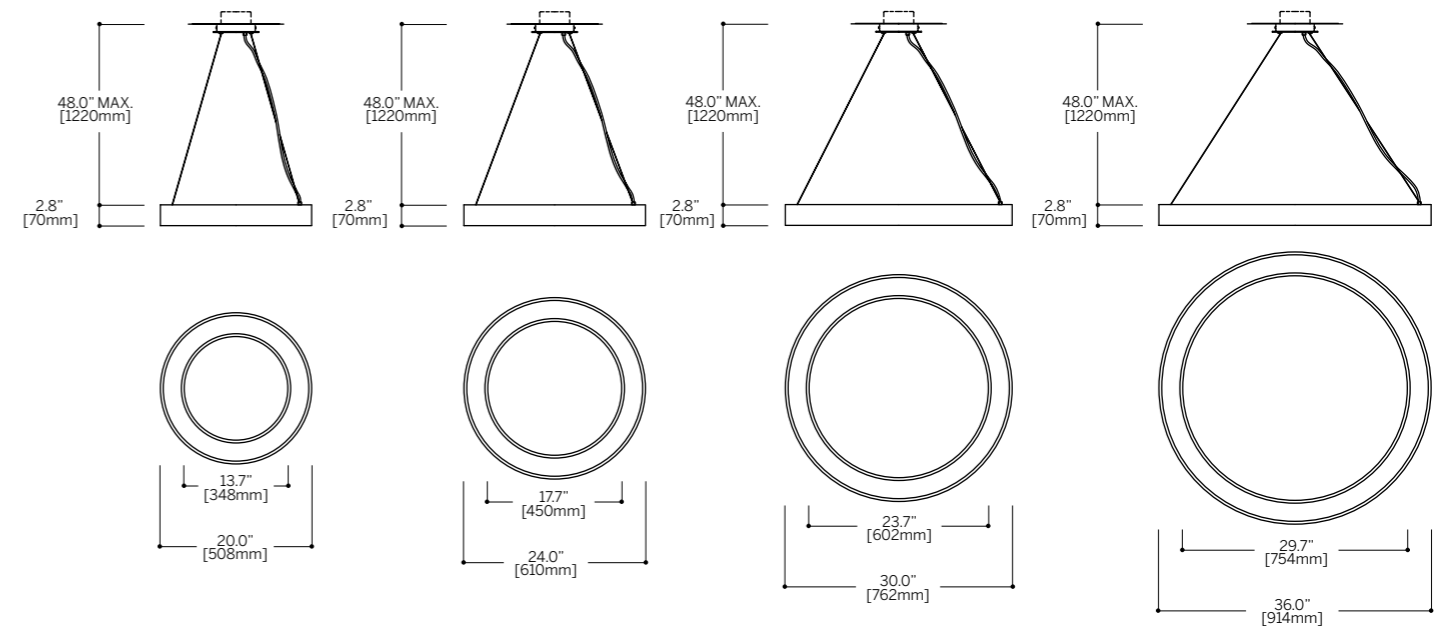

# ring D

The quality of the manufacturing details gives the fixture a refined architectural statement. Suspended via (4) field adjustable stainless steel cables, allowing for independent fixture aiming.