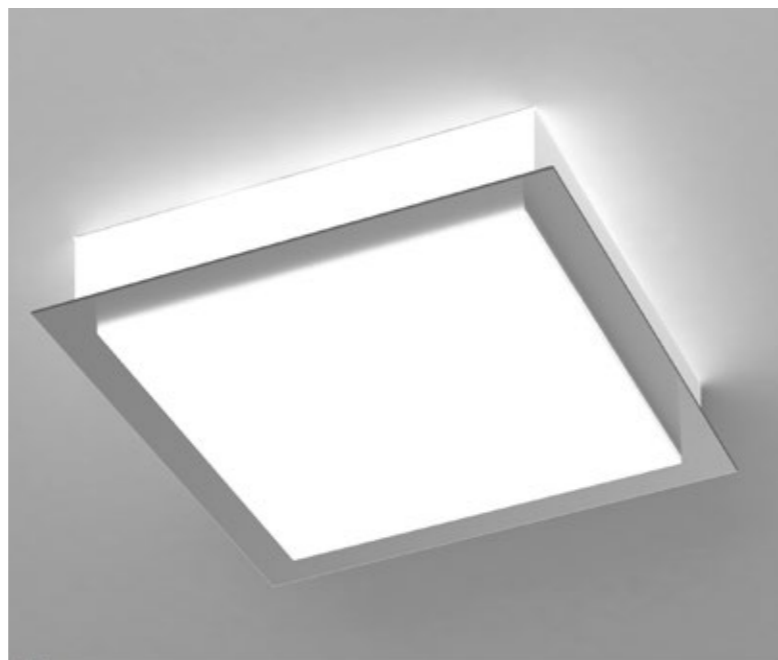

plate

Low profile semi-recessed fixture available with plaster-in or trim finish.

PLATE T (trim)

● Lamping

1365.R032SW10-11.7
2 x 26 Watt / GX24q-3

1365.R33SW10-14.7
1 x 22 Watt / 2GX13

⚙️ **Decorative Plate Finish**
Satin Stainless Steel

⚙️ **When applicable, Ceiling Trim**
Finish: Painted White

🪄 **Diffuser**
Satin White Opal Acrylic

🔗 **Optional diffuser**
Clear Satin Acrylic

PLATE P (plaster-in)

● Lamping

1366.R032SW10-11.7
2 x 26 Watt / GX24q-3

1366.R33SW10-14.7
1 x 22 Watt / 2GX13

Consult factory for LED and dimming options
Specify 120 or 277 Volt