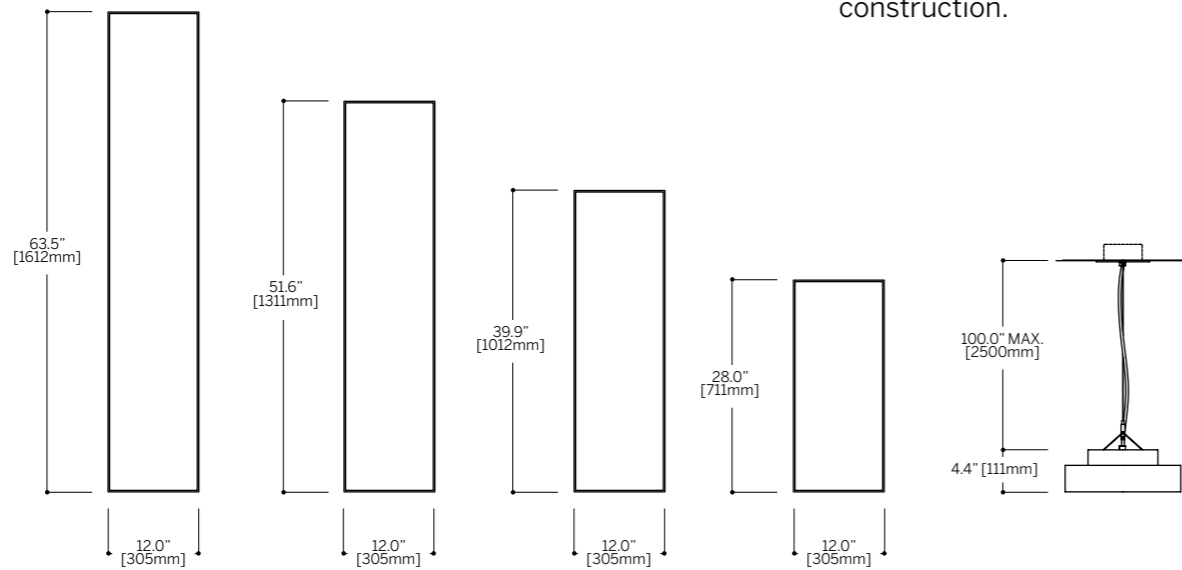

step R

Step RC is available in pendant and surface option. The clean essential lines of the Step RC make it suitable for use in any modern environment. Clear anodized extruded aluminum construction.