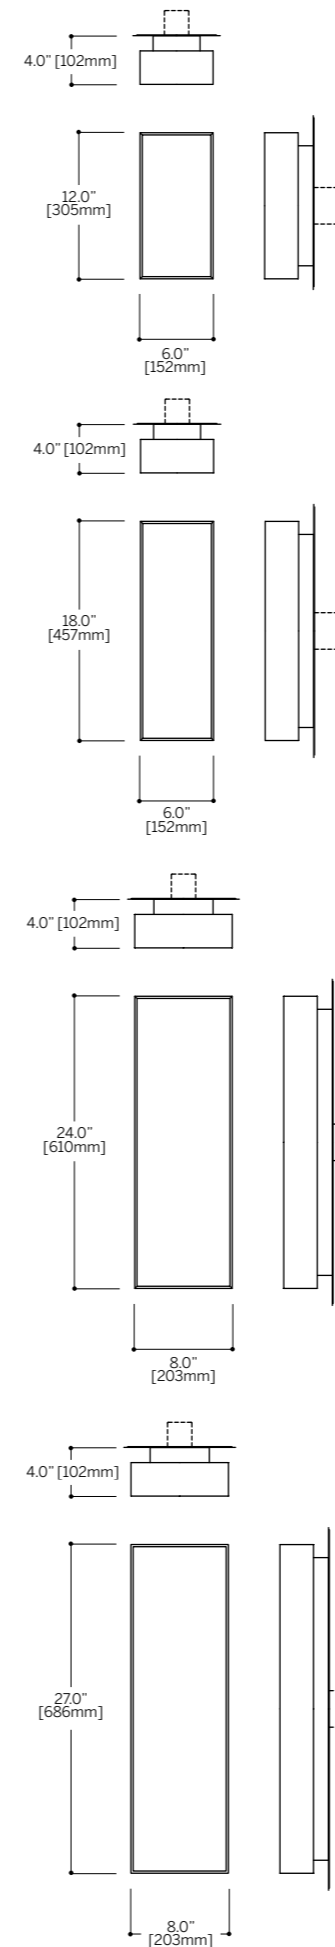

step R

In various sizes and with different light sources Step is suitable for individual workspace task lighting, conference rooms or larger spaces when used in multiple configurations. Clear anodized extruded aluminum construction.

Finish
Clear Anodized Aluminum

Optional finish
Painted White
Painted Custom Color

Diffuser
Satin White Opal Acrylic

Optional diffuser
Clear Satin Acrylic

Lamping
1541.W02SW16-6x12
1 x 18 Watt / GX24q-2

1541.W17SW16-6x18
1 x 24 Watt / 2G11

1541.W19SW16-8x24
1 x 36 Watt / 2G11

1541.W40SW16-8x27
1 x 14 Watt / G5

1541.W41SW16-8x27
1 x 24 Watt HO / G5

Consult factory for LED options
Specify 120 or 277 Volt