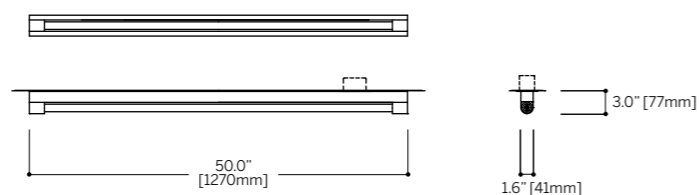

lightbar T

A clean design and simple technical details are the design principles of the Lightbar lighting system.

Finish
Painted Anodized Aluminum

Optional finish
Painted Custom Color

Lamping

1701.S42NA19-36.2
1 x 21 Watt / G5

1701.S43NA19-36.2
1 x 39 Watt HO / G5

1701.S44NA19-48
1 x 28 Watt / G5

1701.S45NA19-48
1 x 54 HO Watt / G5

1701.S61NA19-50
1 x 32 Watt / G13

Consult factory for LED options
Optional white opal acrylic diffuser

* Available in pendant mount. See section Pendant.