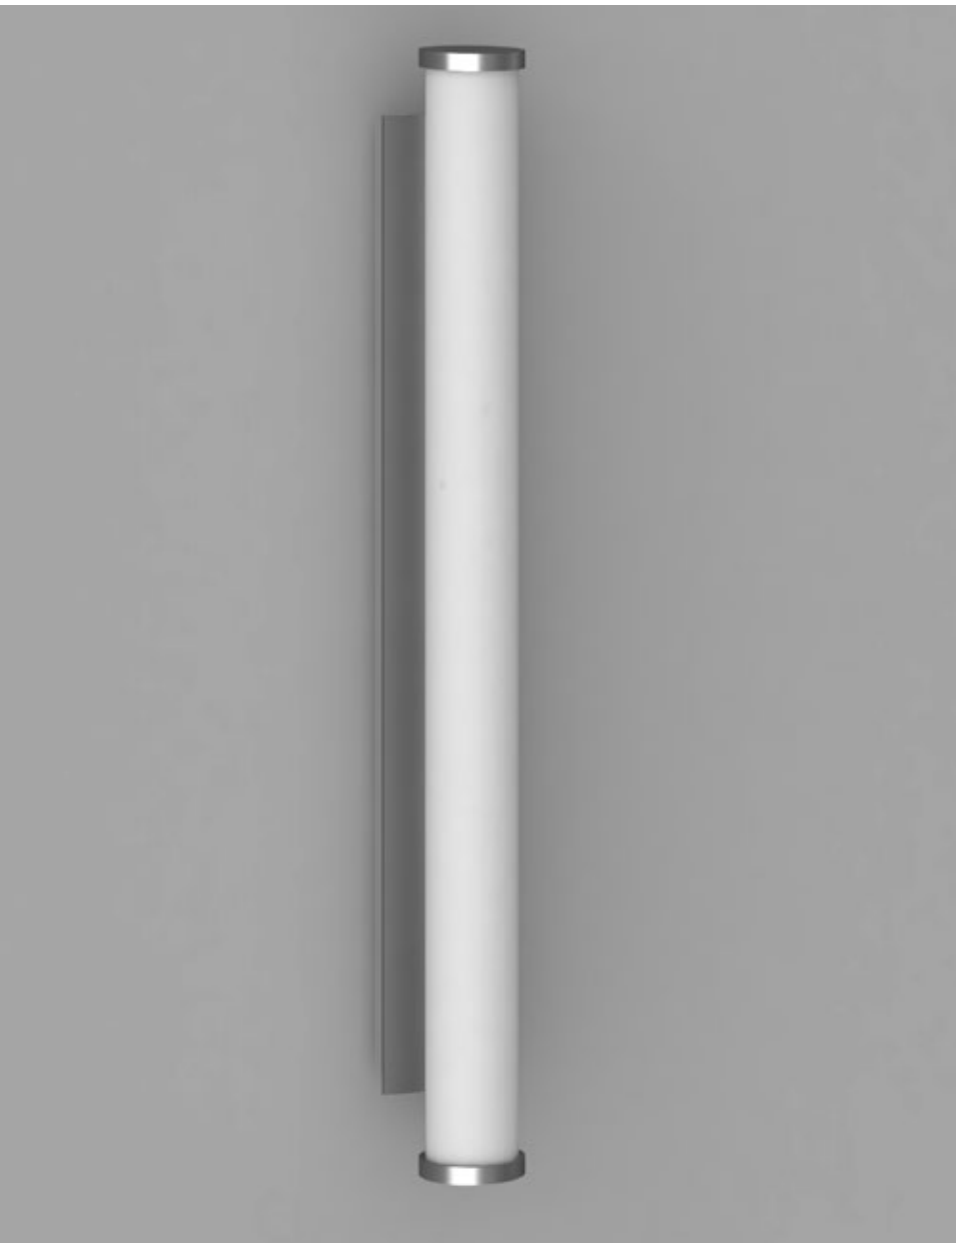

sigma

Wall sconce with formed aluminum housing and machined end caps. Diffuser is Clear Satin Acrylic. The fixture can be arranged vertically or horizontally.

- **Finish**
  Satin Aluminum
- **Optional finish**
  Painted White
  Painted Custom Color
- **Diffuser**
  Clear Satin Acrylic
- **Optional diffuser**
  White Opal Acrylic

Lamping

1740.W40SA17-24
1 x 14 Watt / G5

1740.W41SA17-24
1 x 24 Watt HO / G5

1740.W42SA17-36
1 x 21 Watt / G5

1740.W43SA17-36
1 x 39 Watt HO / G5

1740.W44SA17-48
1 x 28 Watt / G5

1740.W45SA17-48
1 x 54 Watt HO / G5