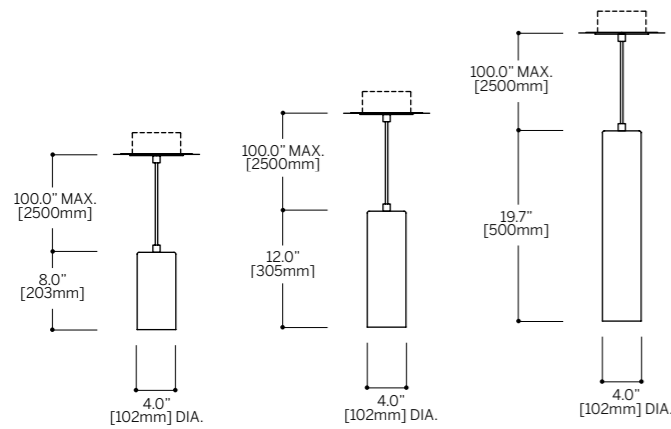

Lamping

1580.P01WT10-8
1 x 13 Watt / GX24q-1

1580.P02WT10-12
1 x 18 Watt / GX24q-2

1580.P03WT10-12
1 x 26 Watt / GX24q-3

1580.P19WT10-19.7
1 x 36 Watt / 2G11

Consult factory for LED options