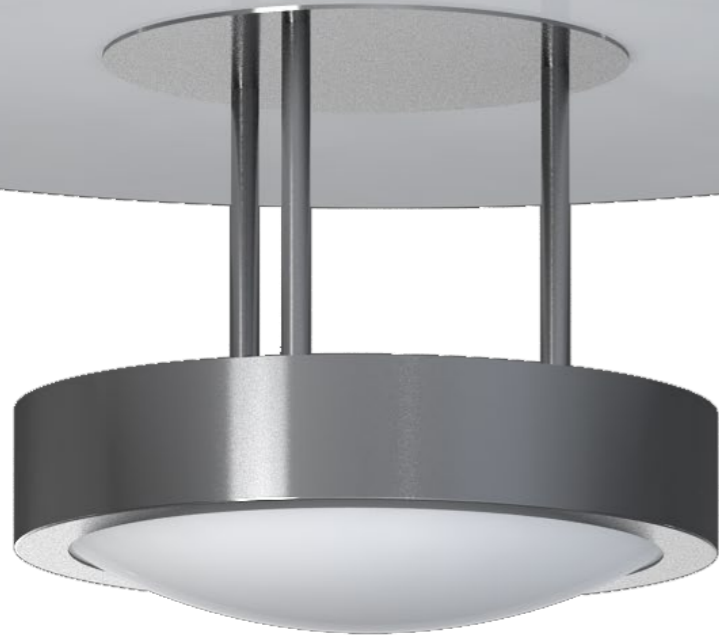

pilot

Made with frosted ribbed diffuser mounted in nickel or stainless steel metal enclosure. Fixture provides downlight distribution.

* Available in wall and ceiling mount. See section Wall and Ceiling.

- **Finish**
  Satin Stainless Steel
- **Optional finish**
  Satin Nickel
  Painted White
  Painted Custom Color
- **Diffuser**
  Clear - Satin Inside Glass
- **Optional diffuser**
  Satin White Opal Acrylic
- **Lamping**
  - **1480.P92CS10-28**
    1 x 70 Watt / G12
    * Available with Clear / Sandblasted Inside Glass Only
  - **1480.P032CS10-28**
    2 x 26 Watt / GX24q-3
  - **1480.P29CS10-28**
    1 x 24 Watt / 2G10
  - **1480.P92CS10-38**
    1 x 70 Watt / G12
    * Available with Clear / Sandblasted Inside Glass Only
  - **1480.P032CS10-38**
    2 x 26 Watt / GX24q-3
  - **1480.P29CS10-38**
    1 x 24 Watt / 2G10

Consult factory for LED options
Specify 120 or 277 Volt