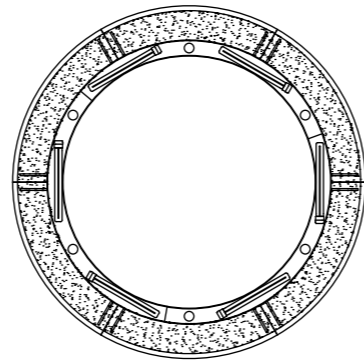

custom clearline RING

Clearline "Ring" is the pendant fixture with uplight and downlight lighting component with various sizes, lamping and mounting options. ClearLine pendant mounts via aircraft cable. The mounting height is adjusted without tools.

Consult factory for LED and dimming options

Reflected Plan