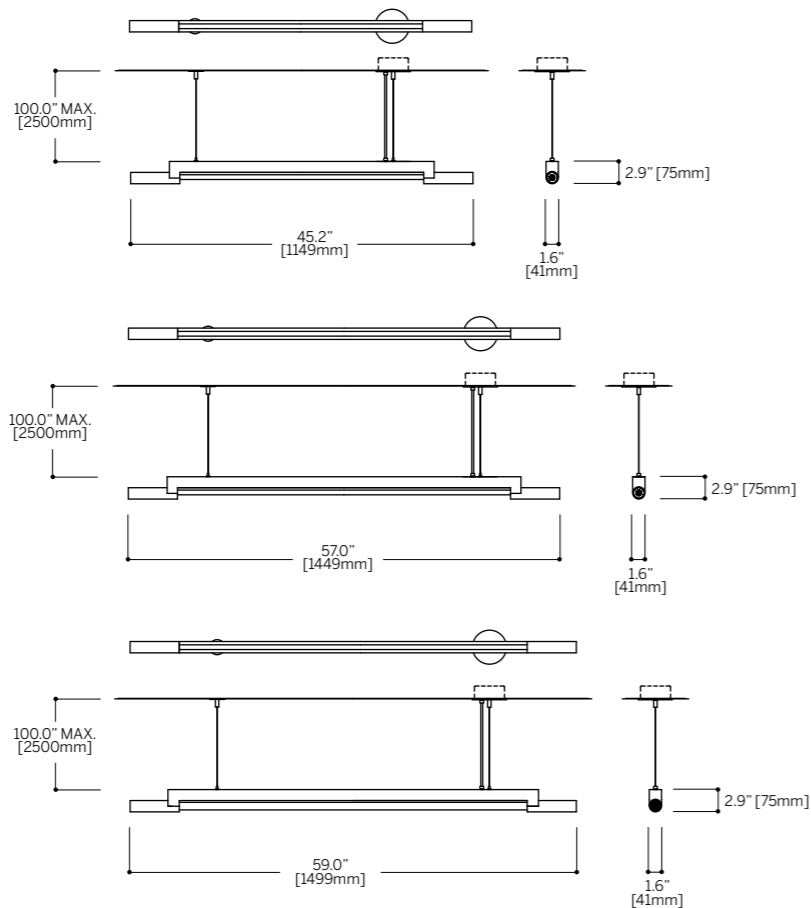

A clean design and simple technical details are the design principles of the Lightbar lighting system.

lightbar E

* Available in surface mount. See section Surface.