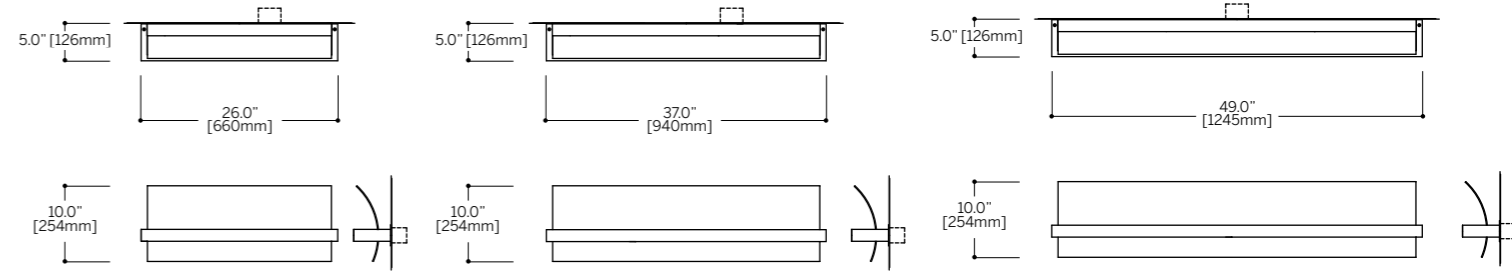

# city

The simple clean lines of the fixture are an ideal solution for interior architectural structures. Wall mounted, vertically or horizontally oriented with indirect fluorescent or LED lighting.

**Finish**