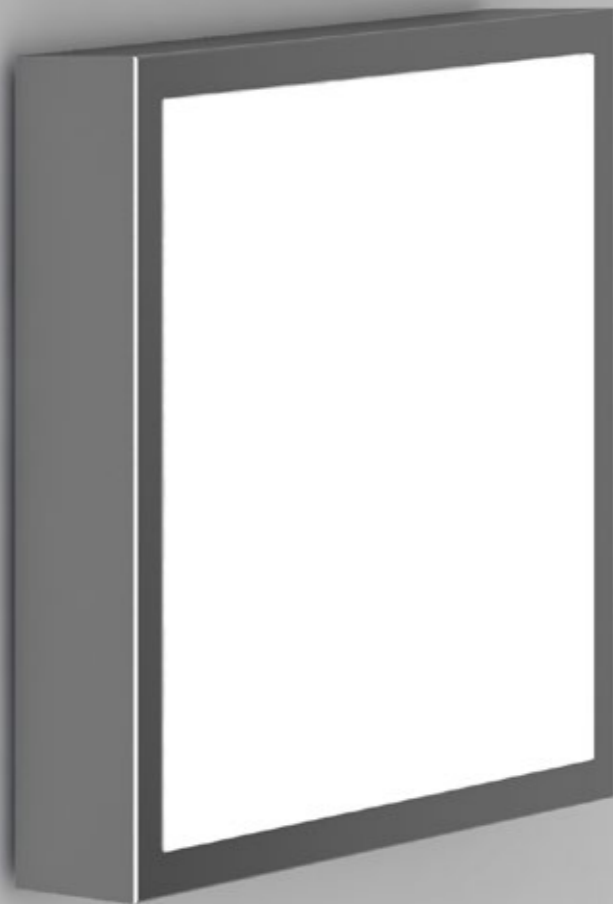

# base

Ideal illumination for architectural entrances. ADA-compliant well suited for multiple hallway or wall applications. Durable, suitable for damp or dry location.

**Finish**  
Satin Stainless Steel