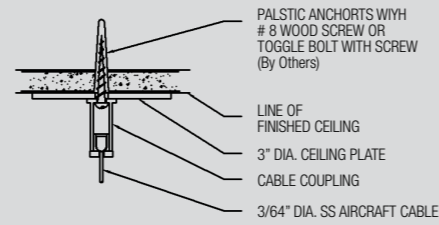

SUPPORT CABLE, OPTION: S-1