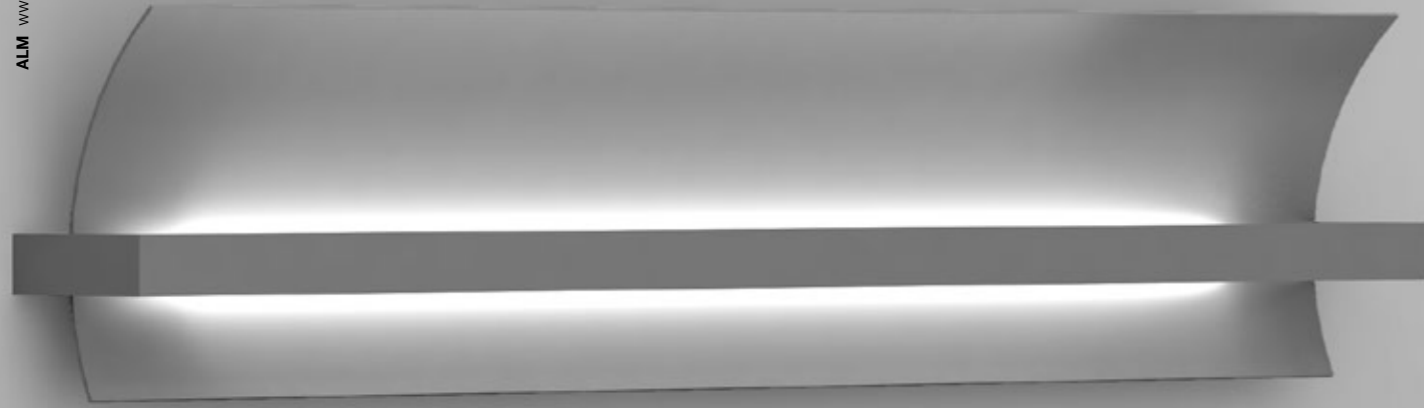

wing w

Wing is the perfect interior architectural wall sconce made from extruded aluminum. Wall mounted with indirect fluorescent lighting.

1. **Finish**
     Painted Anodized Aluminum
   - **Optional finish**
     Painted White
     Painted Custom Color
   - **Reflector**
     Painted to match the fixture – Standard
   - **Lamping**
2. **1820.W40NA19-26**
     1 x 14 Watt / G5
   - **1820.W41NA19-26**
     1 x 24 Watt HO / G5
   - **1820.W42NA19-37**
     1 x 21 Watt / G5
   - **1820.W43NA19-37**
     1 x 39 Watt HO / G5
   - **1820.W44NA19-49**
     1 x 28 Watt / G5
   - **1820.W45NA19-49**
     1 x 54 Watt HO / G5

Consult factory for LED options