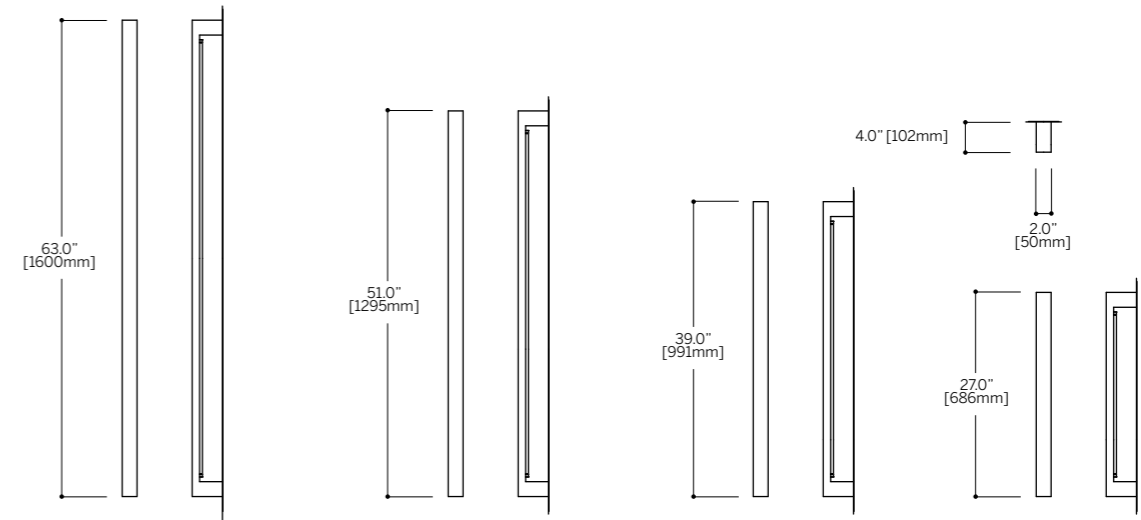

city

The simple clean lines of the fixture are an ideal solution for interior architectural structures. Wall mounted, vertically or horizontally oriented with indirect fluorescent or LED lighting.

Finish

Painted Anodized Aluminum

Optional finish

Painted White
Painted Custom Color

Lamping

1825.W40NA19-27
1 x 14 Watt / G5

1825.W41NA19-27
1 x 24 Watt HO / G5

1825.W42NA19-39
1 x 21 Watt / G5

1825.W43NA19-39
1 x 39 Watt HO / G5

1825.W44NA19-51
1 x 28 Watt / G5

1825.W45NA19-51
1 x 54 Watt HO / G5

1825.W46NA19-63
1 x 35 Watt / G5

1825.W47NA19-63
1 x 80 Watt HO / G5

Consult factory for LED options