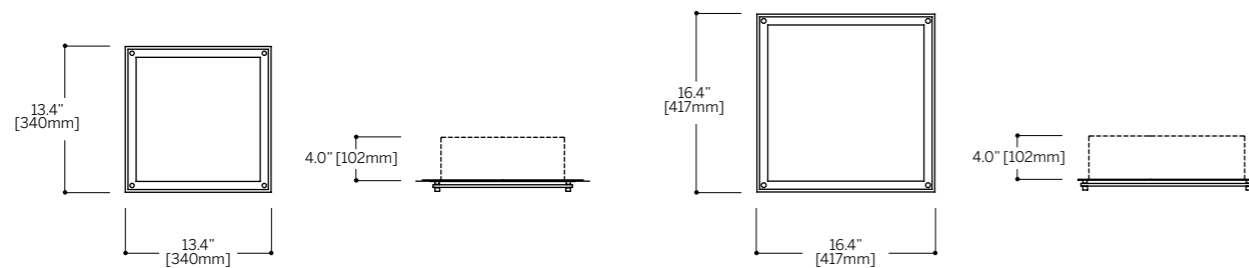

float

Low profile recessed downlight with metal trim ring and floating diffuser panel provides direct and diffused light.

Finish
Satin Stainless Steel

Optional finish
Satin Nickel
Painted White
Painted Custom Color

Diffuser
Clear / Satin Glass

Optional diffuser
Satin White Opal Acrylic

Lamping

1381.R33CG10-13.4
1 x 22 Watt / 2GX13

1381.R032CG10-13.4
2 x 26 Watt / GX24q-3

1381.R36CG10-16.4
1 x 22 + 40 Watt / 2GX13

1381.R34CG10-16.4
1 x 40 Watt / 2GX13

1381.R35CG10-16.4
1 x 55 Watt / 2GX13

Consult factory for LED and dimming options
Specify 120 or 277 Volt