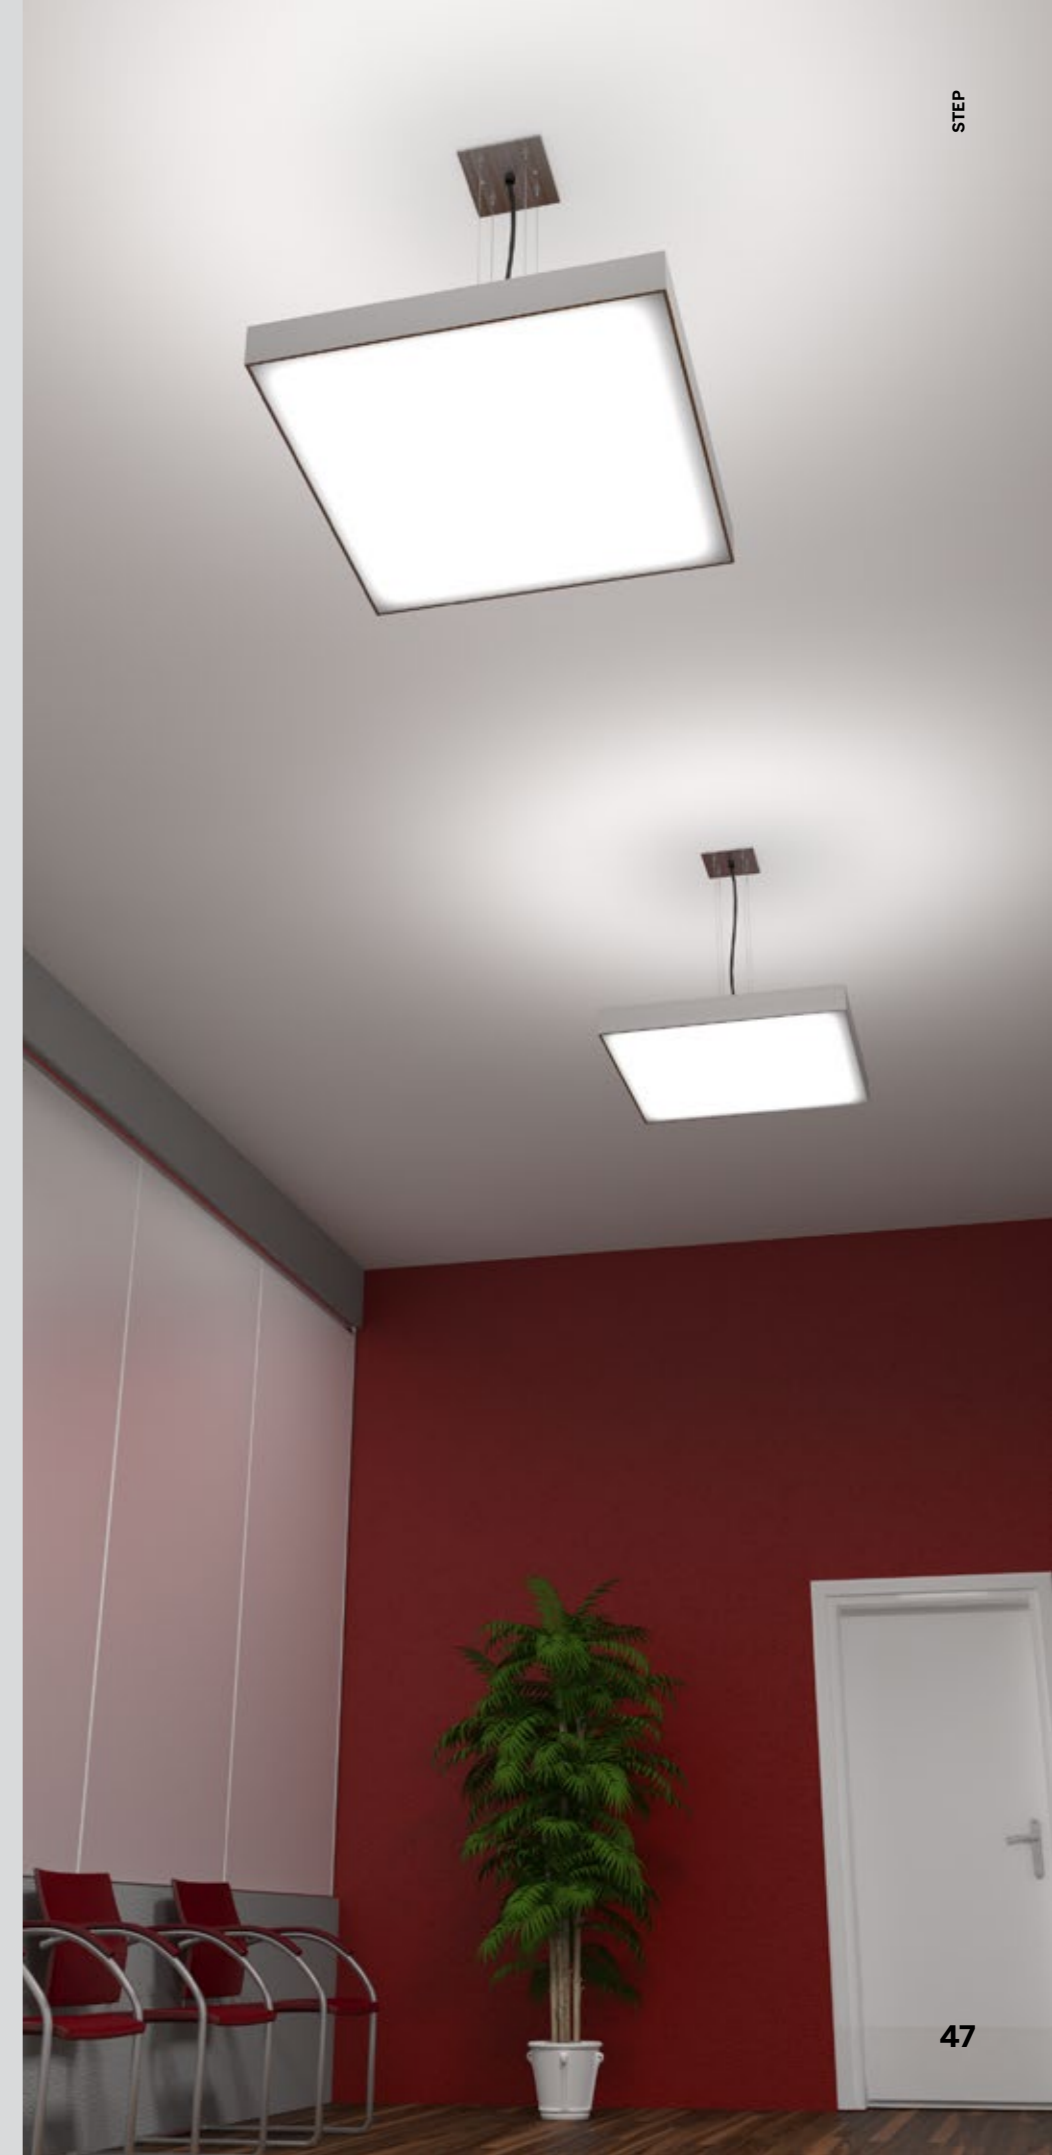

step

The clean essential lines of the Step make it suitable for use in any modern environment. Step is available in pendant, wall and ceiling version. In various sizes and with different light sources it is suitable for individual workspace task lighting, conference rooms or larger spaces when used in multiple configurations. Clear anodized extruded aluminum construction.

Size A
12" [305mm]
16" [406mm]
18" [457mm]
20" [508mm]
22" [559mm]
24" [610mm]
26" [660mm]
30" [762mm]
36" [914mm]

- **Finish**
  Clear Anodized Aluminum
- **Optional finish**
  Painted White
  Painted Custom Color
- **Diffuser**
  Satin White Opal Acrylic
- **Optional diffuser**
  Clear Satin Acrylic

* Available in Surface mount. See section Surface.

Lamping

1540.P29SW16-12
1 x 24 Watt / 2G10

1540.P33SW16-16
1 x 22 Watt / 2GX13

1540.P33SW16-18
1 x 22 Watt / 2GX13

1540.P36SW16-20
1 x 22 + 40 Watt / 2GX13

1540.P34SW16-20
1 x 40 Watt / 2GX13

1540.P35SW16-20
1 x 55 Watt / 2GX13

1540.P36SW16-22
1 x 22 + 40 Watt / 2GX13

1540.P34SW16-22
1 x 40 Watt / 2GX13

1540.P35SW16-22
1 x 55 Watt / 2GX13

1540.P36SW16-24
1 x 22 + 40 Watt / 2GX13

1540.P34SW16-24
1 x 40 Watt / 2GX13

1540.P35SW16-24
1 x 55 Watt / 2GX13

1540.P193SW16-24
3 x 36 Watt / 2G11

1540.P194SW16-24
4 x 36 Watt / 2G11

1540.S193SW16-26
3 x 36 Watt / 2G11

1540.P194SW16-26
4 x 36 Watt / 2G11

1540.P196SW16-30
6 x 36 Watt / 2G11

1540.P203SW16-30
3 x 40 Watt / 2G11

1540.P204SW16-30
4 x 40 Watt / 2G11

1540.P206SW16-36
6 x 40 Watt / 2G11

Consult factory for LED and dimming options
Specify 120 or 277 Volt