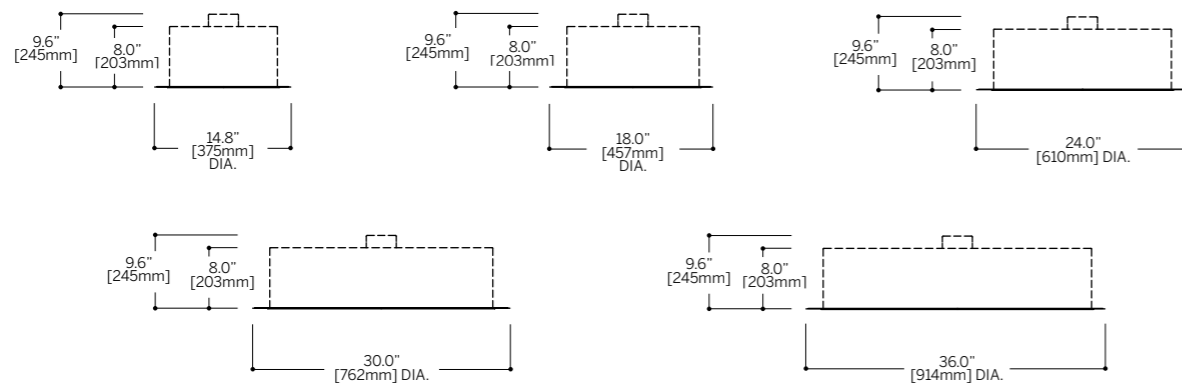

plate T

Trim