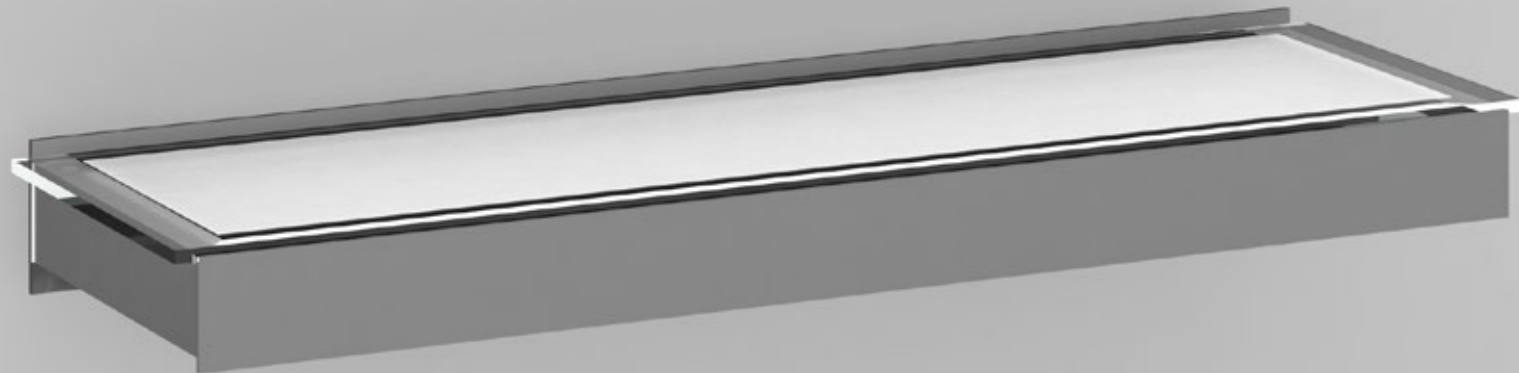

any

The simple design features giving the product an elegant and unique appearance. Linear wall sconce with up and down light distribution. Rectangular frame made of extruded aluminum with Clear / Satin Glass diffuser.