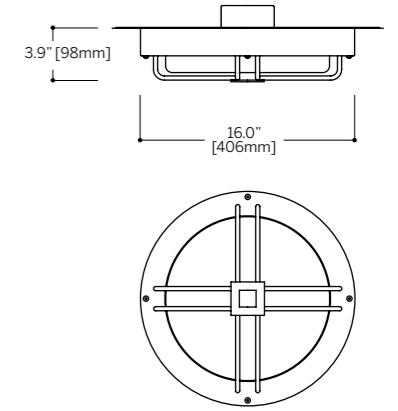

- **Finish**
  Satin Aluminum
- **Optional finish**
  Painted Anodized Aluminum
  Painted Custom Color
- **Diffuser**
  White Opal Acrylic
- **Optional diffuser**
  Clear Satin Acrylic

- **Lamping**
- **1950.W33WA17-16**
  1 x 22 Watt / 2GX13
- **1950.W36WA17-16**
  1 x 22 + 40 Watt / 2GX13
- **1950.W34WA17-16**
  1 x 40 Watt / 2GX13
- **1950.W35WA17-16**
  1 x 55 Watt / 2GX13

Consult factory for LED options
Specify 120 or 277 Volt
Wet Location