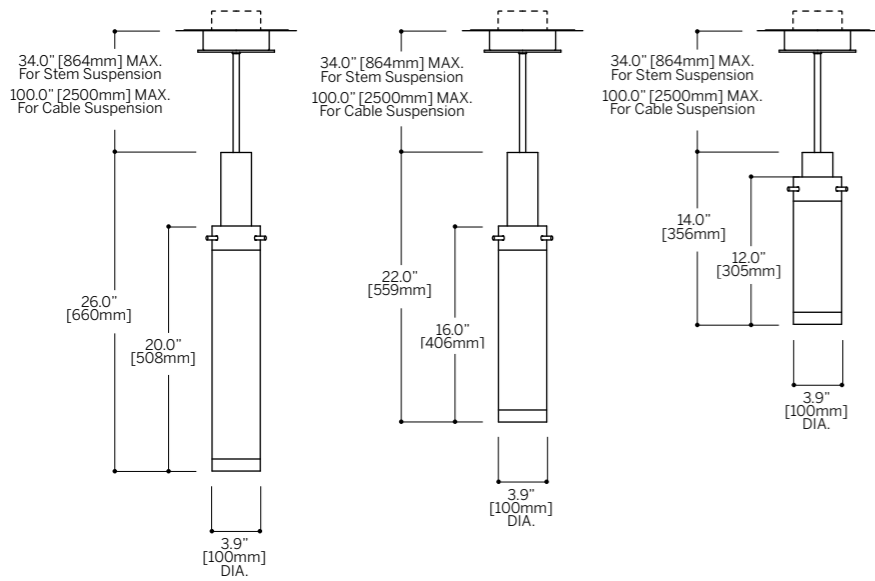

**Consult factory for LED and dimming options**  
Specify 120 or 277 Volt  
Cable suspension available

\* Available in wall and ceiling mount. See section Wall and Ceiling.