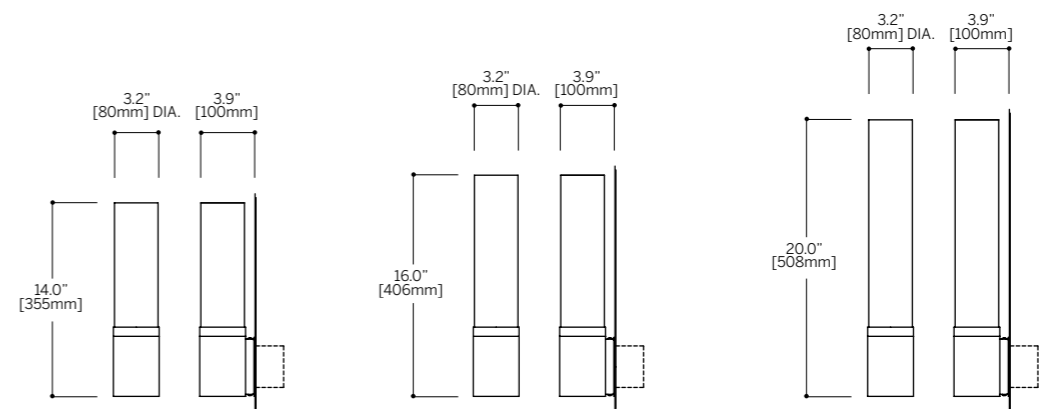

* Available in pendant mount. See section Pendant.