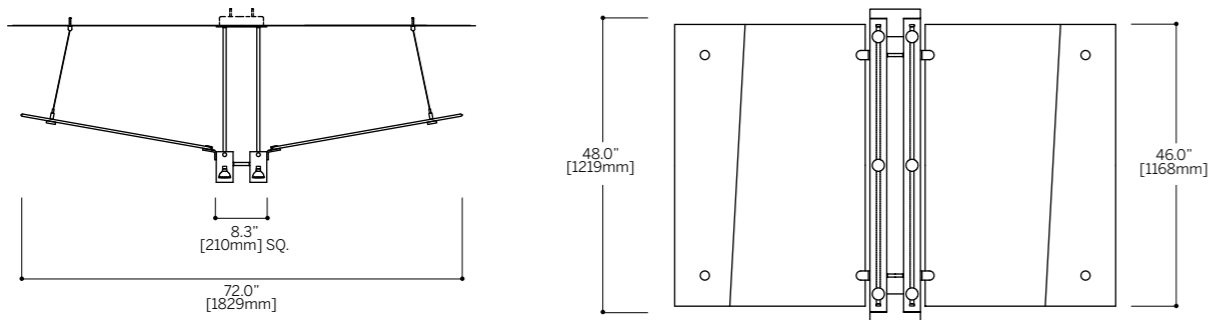

custom clearline FLIGHT

Flight is the pendant fixture with up and down lighting component with various configurations and mounting options. Extruded aluminum housing and acrylic diffuser. Halogen or metal halide accent components are optional.