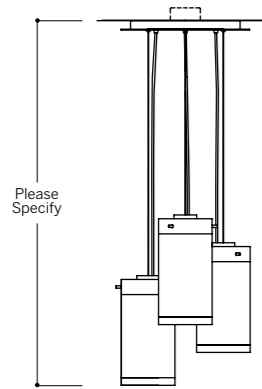

fuse L

Cylindrical pendant with machined diffuser support cylinder and decorative elements. Frosted area of cylindrical diffuser provides 360 degrees of illumination.

* Available in wall and ceiling mount. See section Wall and Ceiling.

- **Finish**
  Satin Nickel
- **Diffuser**
  Clear / Satin Glass
- **Optional diffuser**
  White Opal Acrylic
  White Opal Glass

- **Lamping**
  - **1570.P02CG12-11x4.7**
    1 x 18 Watt / GX24q-2
  - **1570.P03CG12-11x4.7**
    1 x 26 Watt / GX24q-3
  - **1570.P04CG12-14x7.1**
    1 x 32 Watt / GX24q-3
  - **1570.P05CG12-14x7.1**
    1 x 42 Watt / GX24q-4

Consult factory for LED and dimming options
Specify 120 or 277 Volt
Cable suspension available