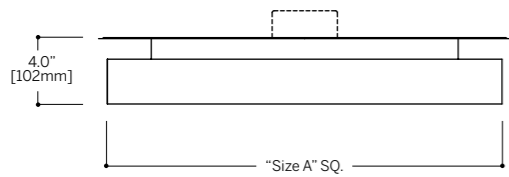

step

In various sizes and with different light sources Step offers the necessary light requirements for workspaces, conference rooms and large areas. Clear anodized extruded aluminum construction.

- Size A
- 12" [305mm]
- 16" [406mm]
- 18" [457mm]
- 20" [508mm]
- 22" [559mm]
- 24" [610mm]
- 26" [660mm]
- 30" [762mm]
- 36" [914mm]

- **Finish**
  Clear Anodized Aluminum
- **Optional finish**
  Painted White
  Painted Custom Color
- **Diffuser**
  Satin White Opal Acrylic
- **Optional diffuser**
  Clear Satin Acrylic

Lamping

- **1540.S29SW16-12**
  1 x 24 Watt / 2G10
- **1540.S33SW16-16**
  1 x 22 Watt / 2GX13
- **1540.S33SW16-18**
  1 x 22 Watt / 2GX13
- **1540.S36SW16-20**
  1 x 22 + 40 Watt / 2GX13
- **1540.S34SW16-20**
  1 x 40 Watt / 2GX13
- **1540.S35SW16-20**
  1 x 55 Watt / 2GX13

- **1540.S36SW16-22**
  1 x 22 + 40 Watt / 2GX13
- **1540.S34SW16-22**
  1 x 40 Watt / 2GX13
- **1540.S35SW16-22**
  1 x 55 Watt / 2GX13

- **1540.S36SW16-24**
  1 x 22 + 40 Watt / 2GX13
- **1540.S34SW16-24**
  1 x 40 Watt / 2GX13
- **1540.S35SW16-24**
  1 x 55 Watt / 2GX13
- **1540.S193SW16-24**
  3 x 36 Watt / 2G11
- **1540.S194SW16-24**
  4 x 36 Watt / 2G11

- **1540.S193SW16-26**
  3 x 36 Watt / 2G11
- **1540.S194SW16-26**
  4 x 36 Watt / 2G11

- **1540.S196SW16-30**
  6 x 36 Watt / 2G11
- **1540.S203SW16-30**
  3 x 40 Watt / 2G11
- **1540.S204SW16-30**
  4 x 40 Watt / 2G11

- **1540.S206SW16-36**
  6 x 40 Watt / 2G11

Consult factory for LED and dimming options
Specify 120 or 277 Volt