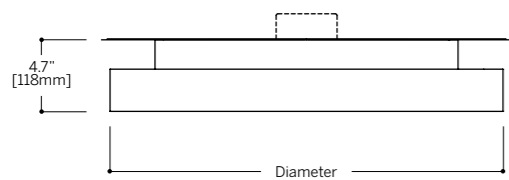

# aura

Aura was designed and engineered to achieve visual comfort in every kind of workplace. Direct lighting with indirect illuminated ring around the fixture.

Diameter
15.6" [396mm]
18.6" [472mm]
20.6" [523mm]
22.6" [574mm]
25.6" [650mm]
30" [762mm]
34" [864mm]
36" [914mm]