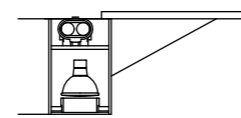

custom clearline RING

Clearline "Ring" is the pendant fixture with uplight and downlight lighting component with various sizes, lamping and mounting options. ClearLine pendant mounts via aircraft cable. The mounting height is adjusted without tools.

Consult factory for LED and dimming options

Side View