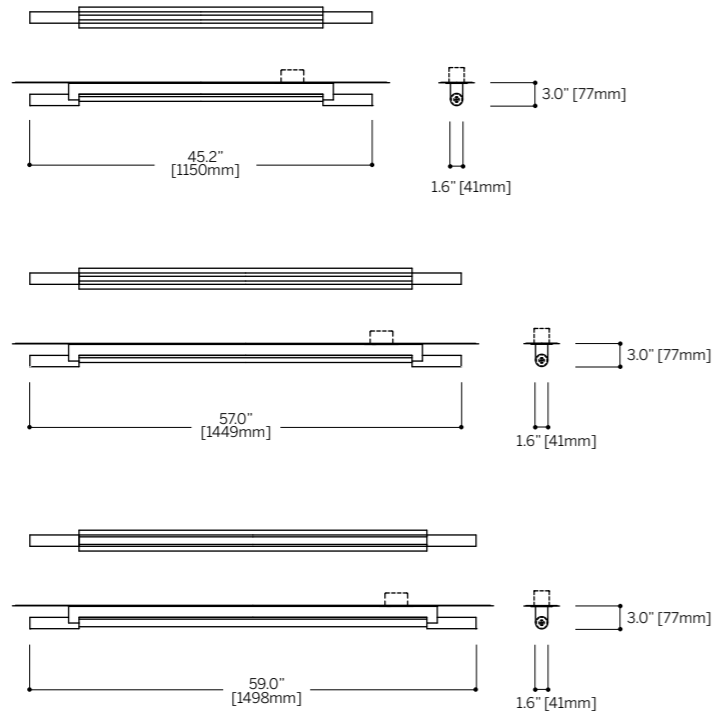

Lamping

1700.S42NA19-45.2
1 x 21 Watt / G5

1700.S43NA19-45.2
1 x 39 Watt HO / G5

1700.S44NA19-57
1 x 28 Watt / G5

1700.S45NA19-57
1 x 54 Watt HO / G5

1700.S61NA19-59
1 x 32 Watt / G13

Consult factory for LED options
Optional white opal acrylic diffuser

* Available in pendant mount. See section Pendant.