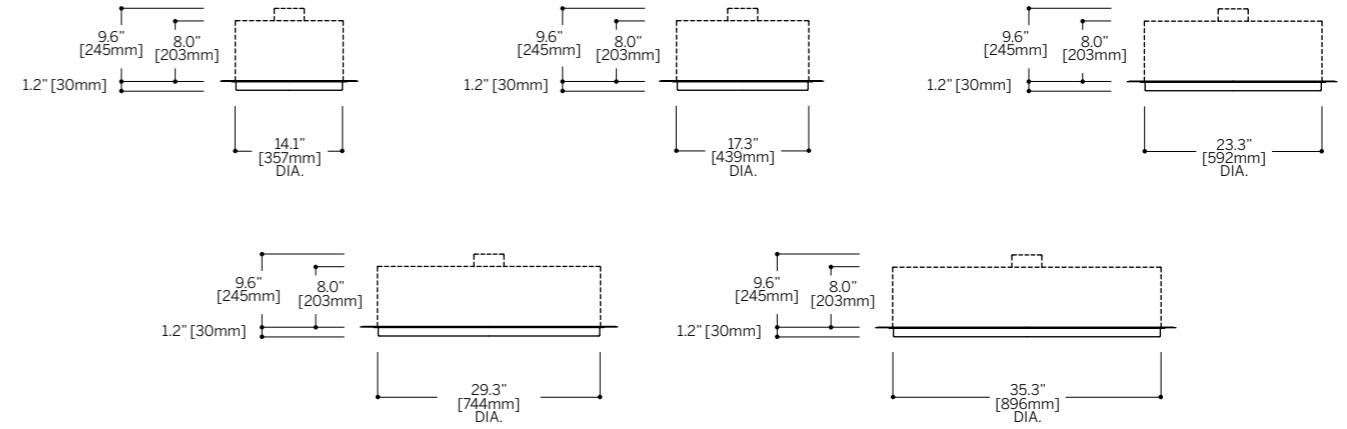

plate R

Low profile semi-recessed fixture available with plaster-in or trim finish.