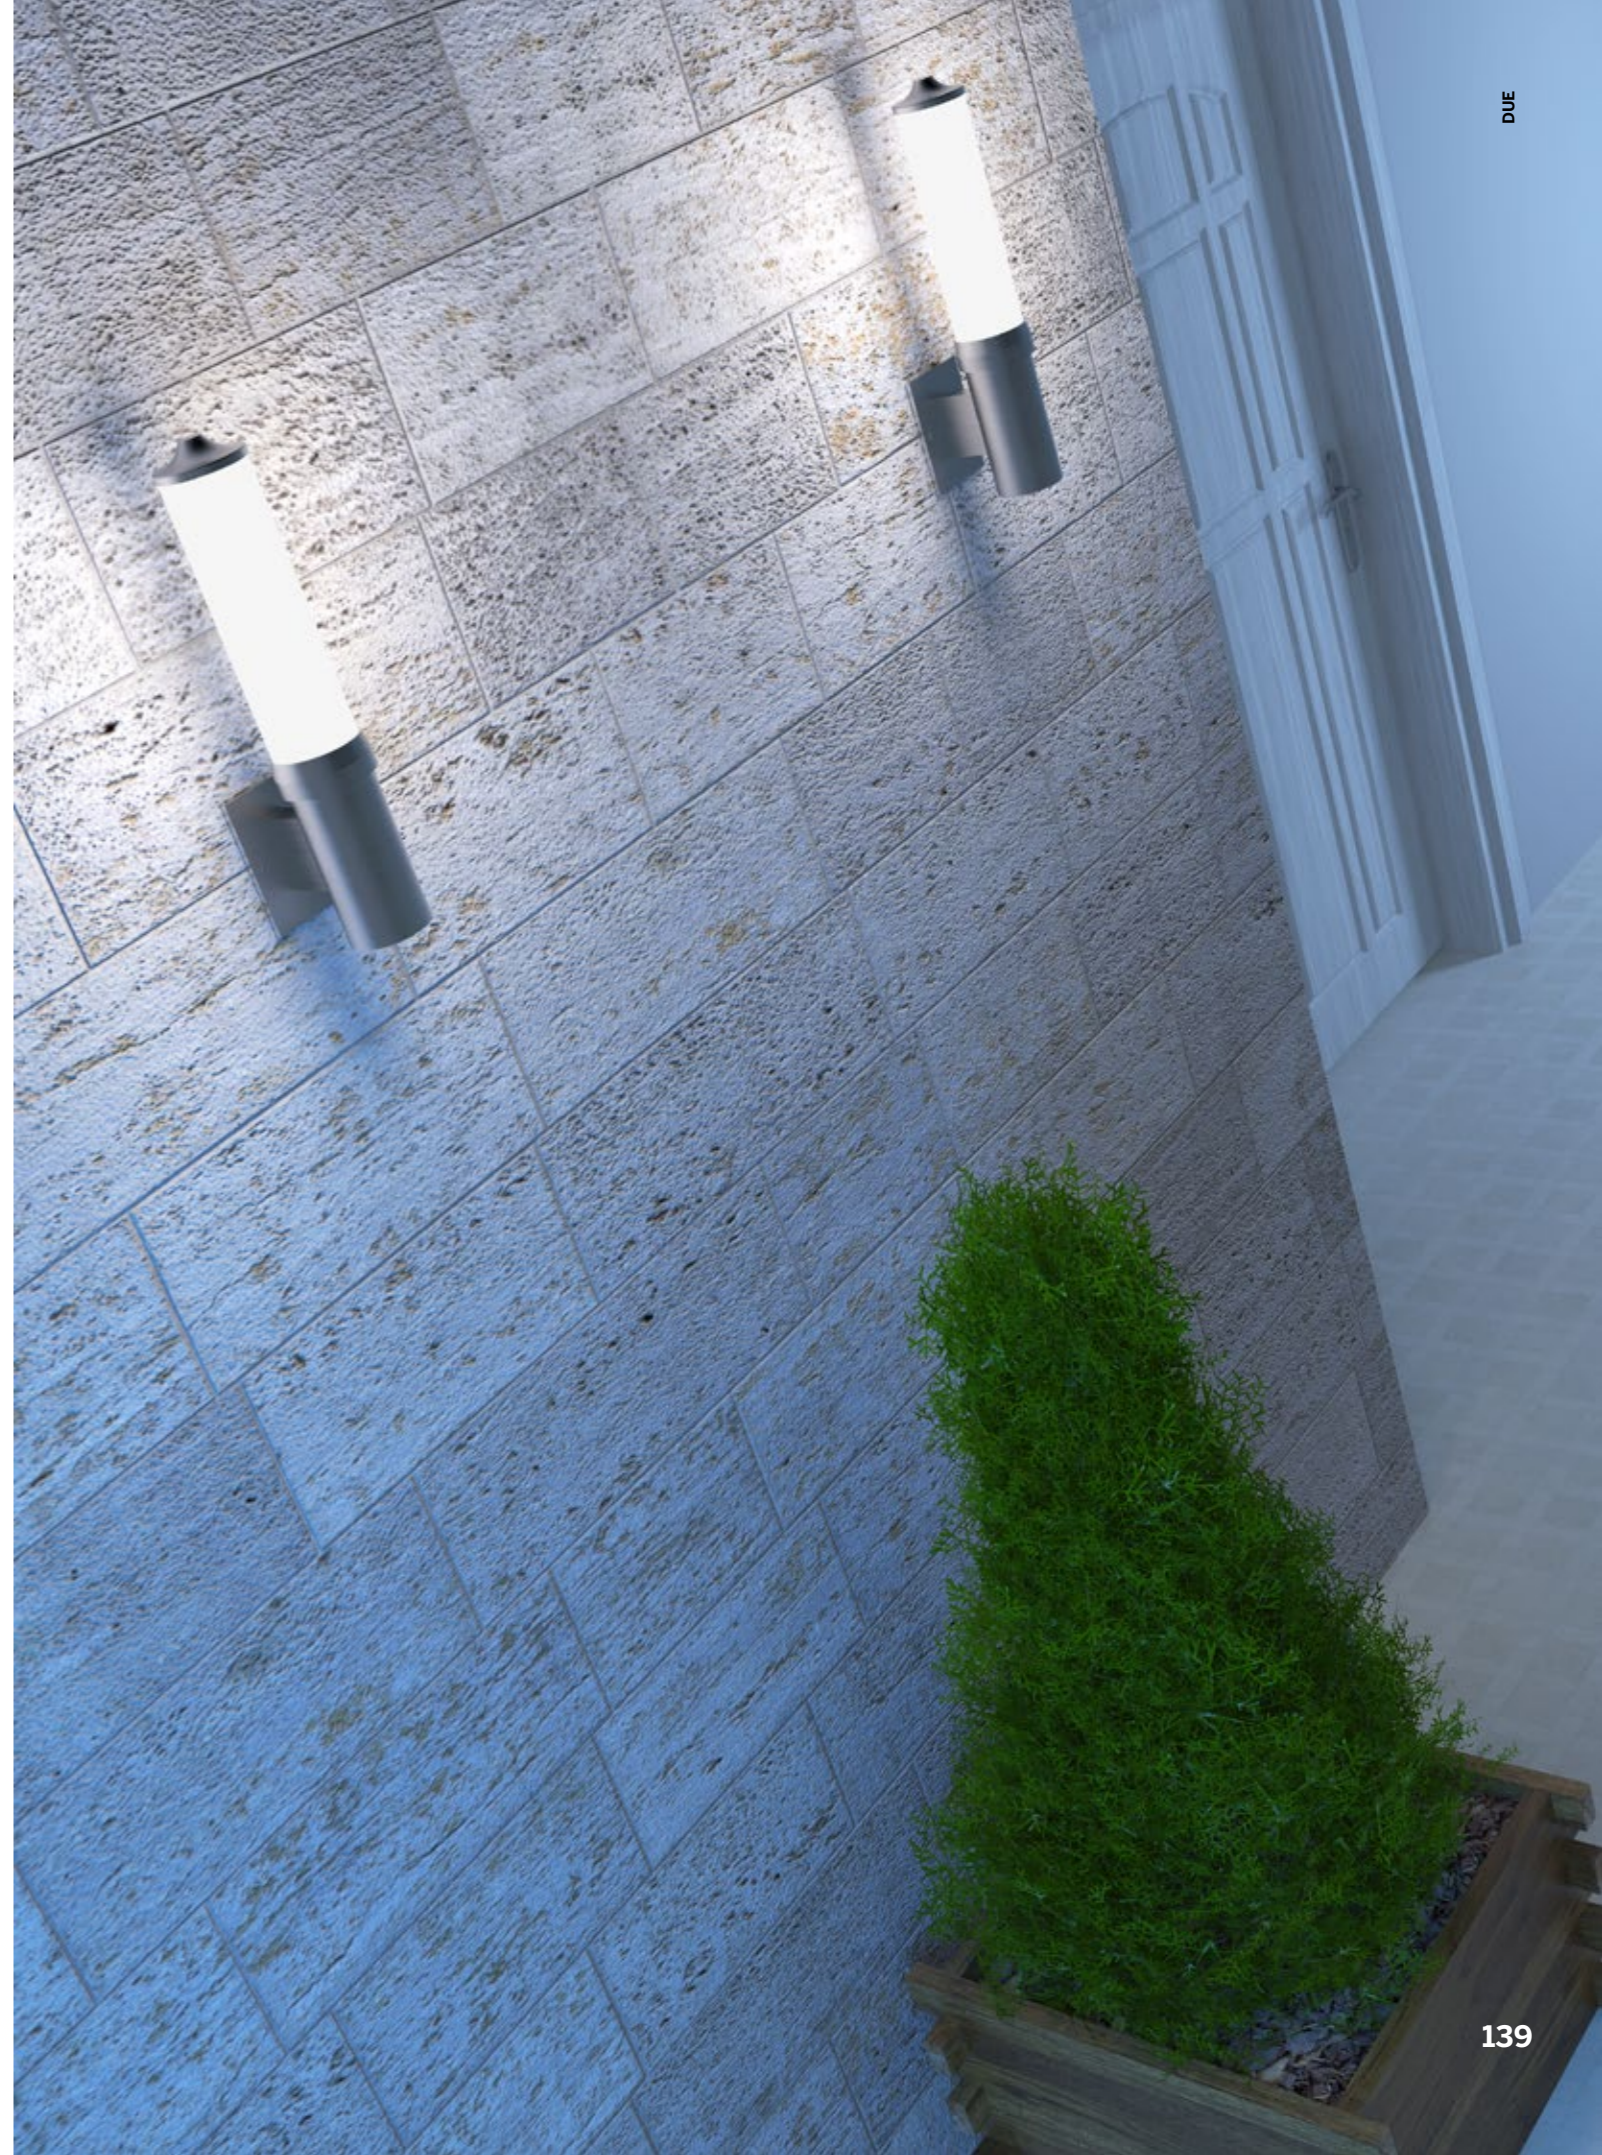

due

The hand-blown Triplex White Opal Glass diffuser and extruded clear anodized aluminum housing. Fluorescent wall mounted fixture suitable for wet locations.

Finish
Clear Anodized Aluminum

Optional finish
Painted Custom Color

Diffuser
White Opal Glass

Optional diffuser
Clear Satin Acrylic
White Opal Acrylic

Lamping
1940.W17WG16-20
1 x 24 Watt / 2G11
1940.W19WG16-30
1 x 36 Watt / 2G11

Consult factory for LED options
Specify 120 or 277 Volt
Wet Location