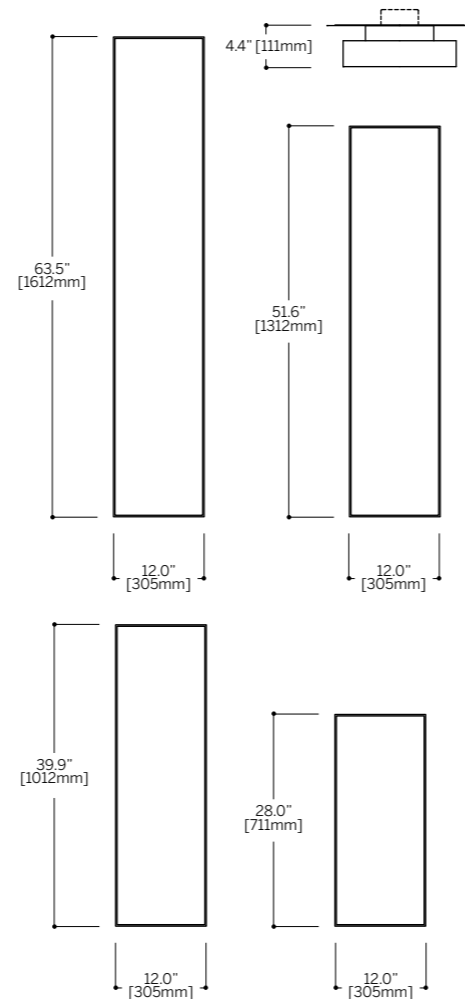

step R

Step R is available in pendant, wall and ceiling version. In various sizes and with different light sources it is suitable for individual workspace task lighting, conference rooms or larger spaces when used in multiple configurations. Clear anodized extruded aluminum construction.

* Available in pendant mount. See section Pendant.

Finish
Clear Anodized Aluminum

Optional finish
Painted White
Painted Custom Color

Diffuser
Satin White Opal Acrylic

Optional diffuser
Clear Satin Acrylic

Lamping

1541.S402SW16-28
2 x 14 Watt / G5

1541.S412SW16-28
2 x 24 Watt HO / G5

1541.S422SW16-39.9
2 x 21 Watt / G5

1541.S432SW16-39.9
2 x 39 Watt HO / G5

1541.S442SW16-51.6
2 x 28 Watt / G5

1541.S452SW16-51.6
2 x 54 Watt HO / G5

1541.S462SW16-63.5
2 x 35 Watt / G5

1541.S472SW16-63.5
2 x 80 Watt HO / G5

Consult factory for LED and dimming options
Specify 120 or 277 Volt