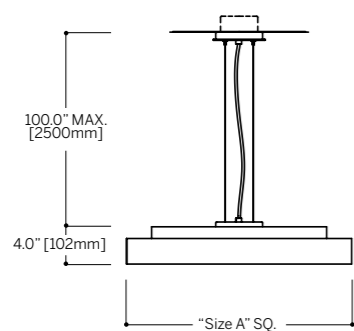

Size A
12" [305mm]
16" [406mm]
18" [457mm]
20" [508mm]
22" [559mm]
24" [610mm]
26" [660mm]
30" [762mm]
36" [914mm]

- **Finish**
  Clear Anodized Aluminum
- **Optional finish**
  Painted White
  Painted Custom Color
- **Diffuser**
  Satin White Opal Acrylic
- **Optional diffuser**
  Clear Satin Acrylic

* Available in Surface mount. See section Surface.

Lamping

1540.P29SW16-12
1 x 24 Watt / 2G10

1540.P33SW16-16
1 x 22 Watt / 2GX13

1540.P33SW16-18
1 x 22 Watt / 2GX13

1540.P36SW16-20
1 x 22 + 40 Watt / 2GX13

1540.P34SW16-20
1 x 40 Watt / 2GX13

1540.P35SW16-20
1 x 55 Watt / 2GX13

1540.P36SW16-22
1 x 22 + 40 Watt / 2GX13

1540.P34SW16-22
1 x 40 Watt / 2GX13

1540.P35SW16-22
1 x 55 Watt / 2GX13

1540.P36SW16-24
1 x 22 + 40 Watt / 2GX13

1540.P34SW16-24
1 x 40 Watt / 2GX13

1540.P35SW16-24
1 x 55 Watt / 2GX13

1540.P193SW16-24
3 x 36 Watt / 2G11

1540.P194SW16-24
4 x 36 Watt / 2G11

1540.S193SW16-26
3 x 36 Watt / 2G11

1540.P194SW16-26
4 x 36 Watt / 2G11

1540.P196SW16-30
6 x 36 Watt / 2G11

1540.P203SW16-30
3 x 40 Watt / 2G11

1540.P204SW16-30
4 x 40 Watt / 2G11

1540.P206SW16-36
6 x 40 Watt / 2G11

Consult factory for LED and dimming options
Specify 120 or 277 Volt