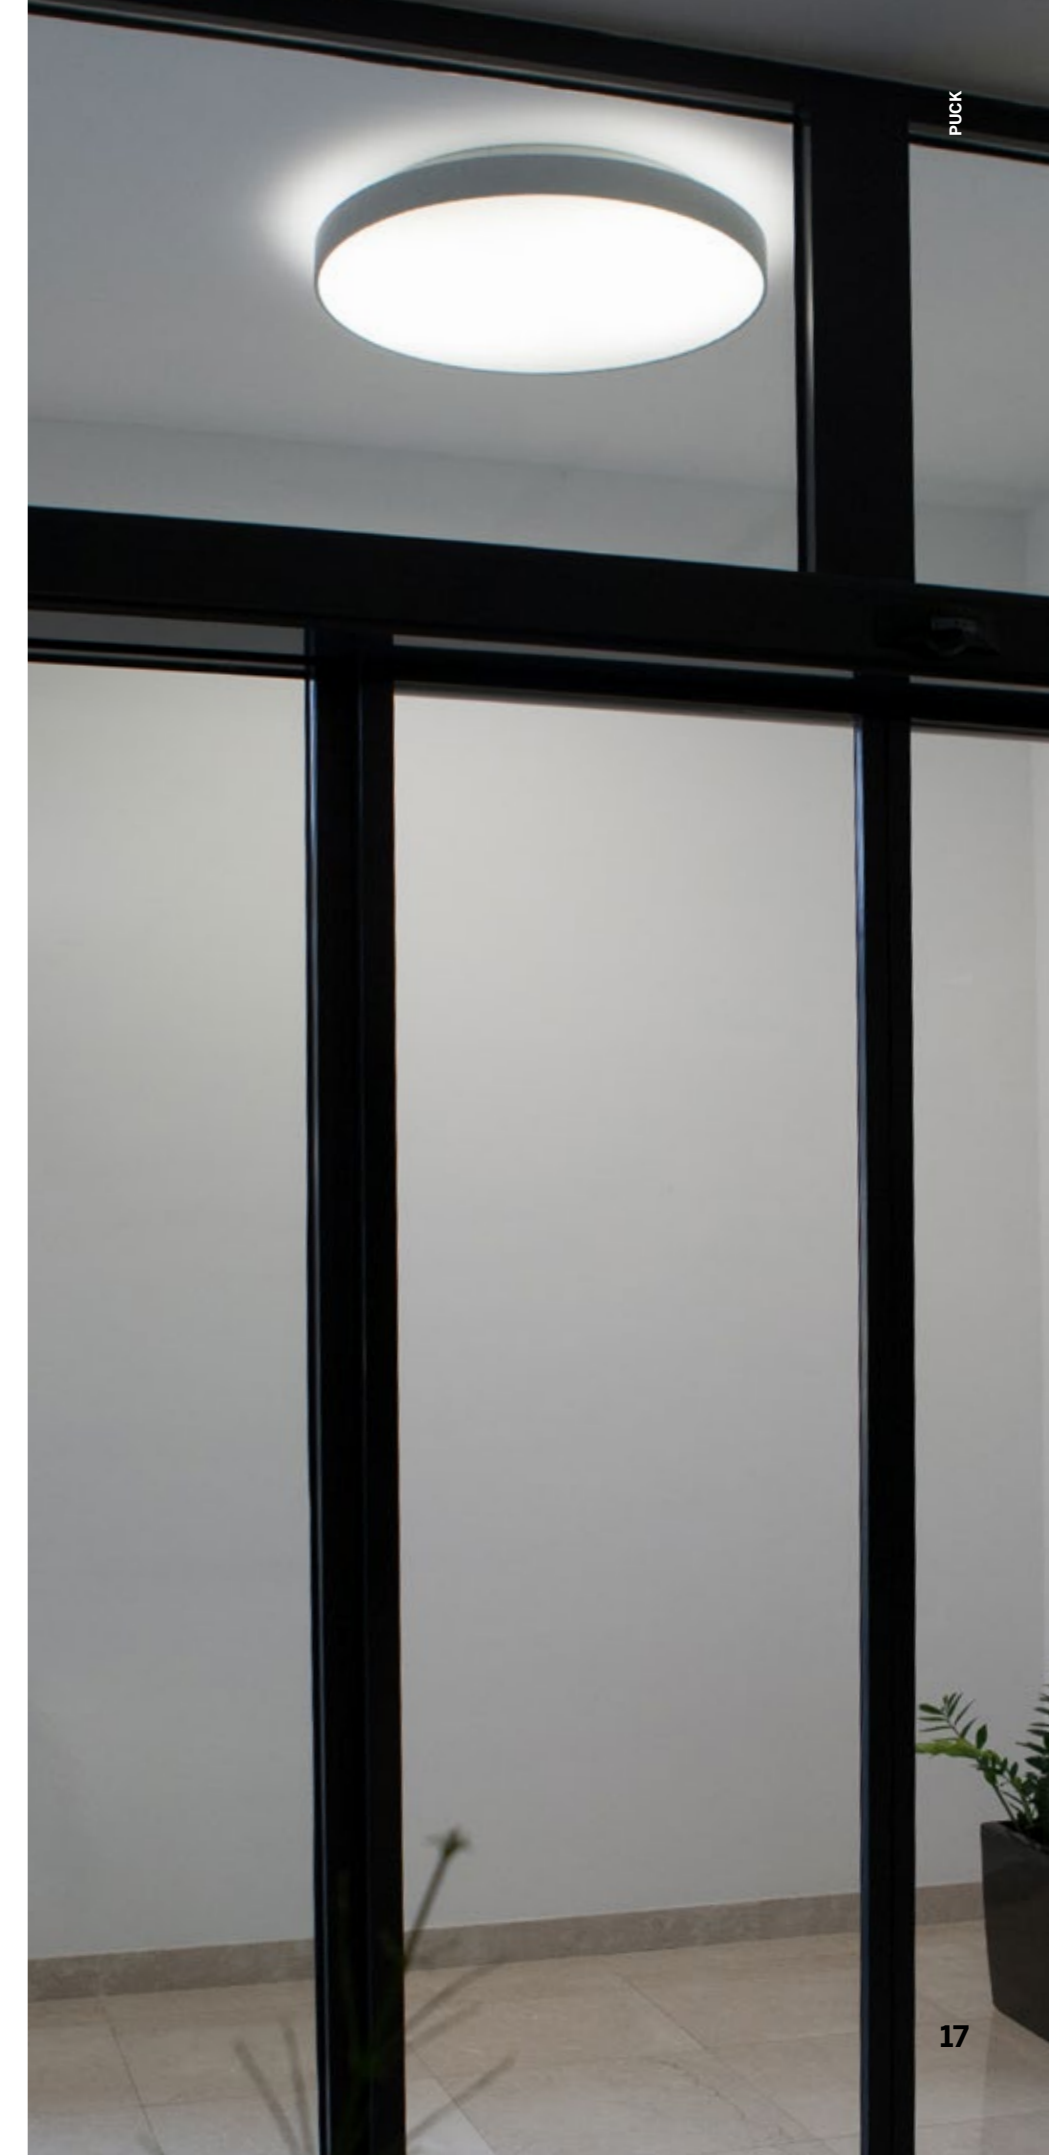

Lamping

- **1500.C33SW19-22-01**
  1 x 22 Watt / 2GX13
- **1500.C34SW19-22-01**
  1 x 40 Watt / 2GX13
- **1500.C35SW19-22-01**
  1 x 55 Watt / 2GX13
- **1500.C36SW19-22-01**
  1 x 22 + 40 Watt / 2GX13

- **1500.C33SW19-24-01**
  1 x 22 Watt / 2GX13
- **1500.C34SW19-24-01**
  1 x 40 Watt / 2GX13
- **1500.C35SW19-24-01**
  1 x 55 Watt / 2GX13
- **1500.C36SW19-24-01**
  1 x 22 + 40 Watt / 2GX13

- **1500.C173SW19-28-01**
  3 x 24 Watt / 2G11
- **1500.C193SW19-28-01**
  3 x 36 Watt / 2G11

Consult factory for LED options
Specify 120 or 277 Volt