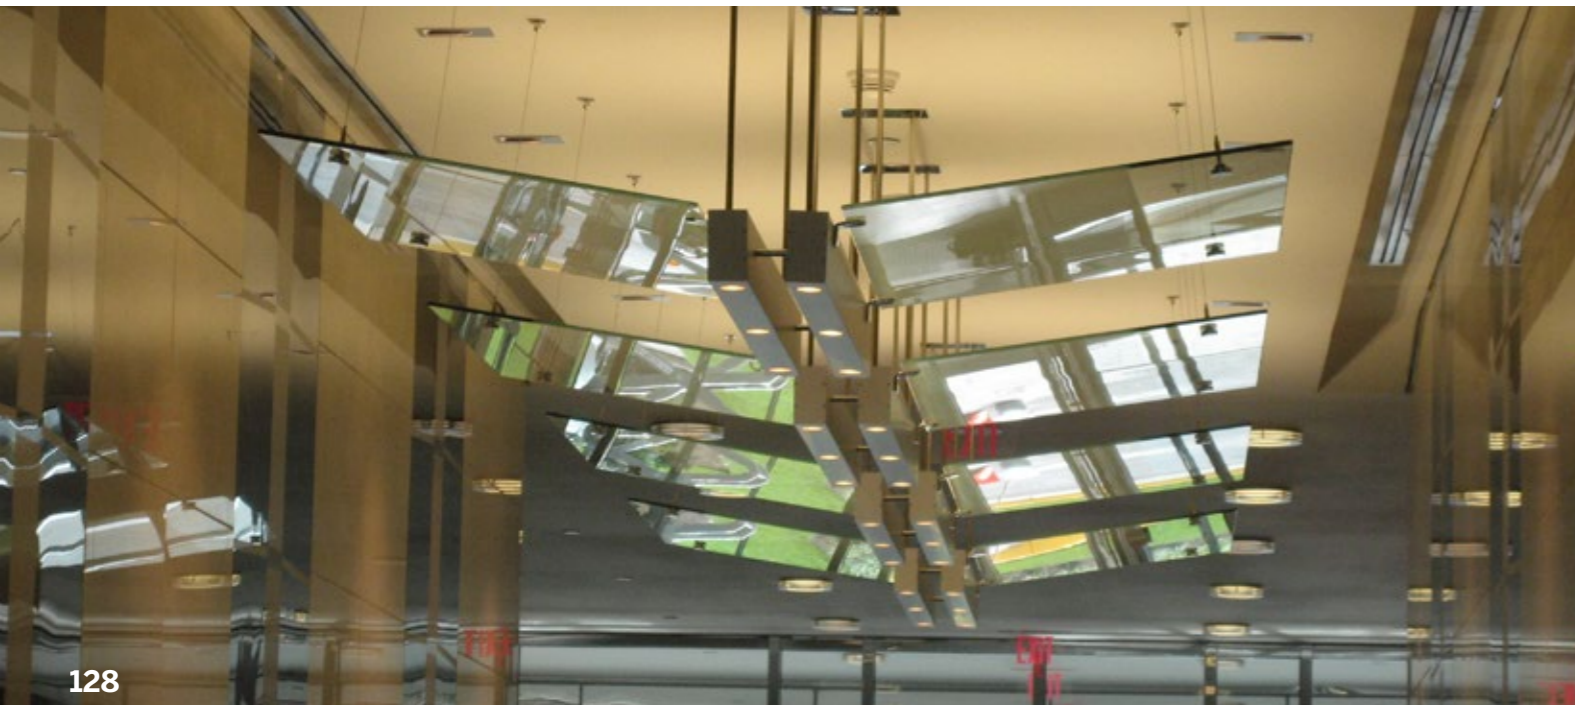

custom clearline FLIGHT

Flight is the pendant fixture with up and down lighting component with various configurations and mounting options. Extruded aluminum housing and acrylic diffuser. Halogen or metal halide accent components are optional.