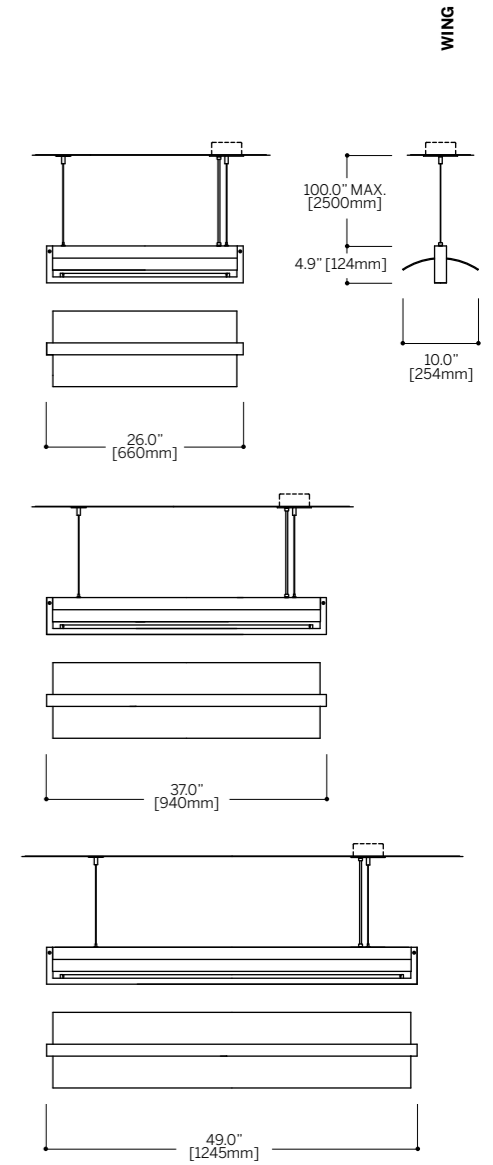

* Available in surface mount. See section Surface.