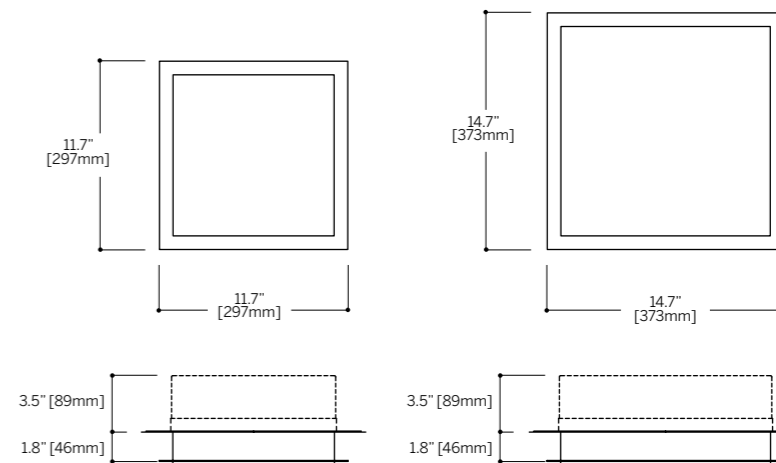

plate

Low profile semi-recessed fixture available with plaster-in or trim finish.

PLATE T (trim)

● Lamping

1365.R032SW10-11.7
2 x 26 Watt / GX24q-3

1365.R33SW10-14.7
1 x 22 Watt / 2GX13

⚙️ **Decorative Plate Finish**
Satin Stainless Steel

⚙️ **When applicable, Ceiling Trim**
Finish: Painted White

🪄 **Diffuser**
Satin White Opal Acrylic

🔗 **Optional diffuser**
Clear Satin Acrylic

PLATE P (plaster-in)

● Lamping

1366.R032SW10-11.7
2 x 26 Watt / GX24q-3

1366.R33SW10-14.7
1 x 22 Watt / 2GX13

Consult factory for LED and dimming options
Specify 120 or 277 Volt