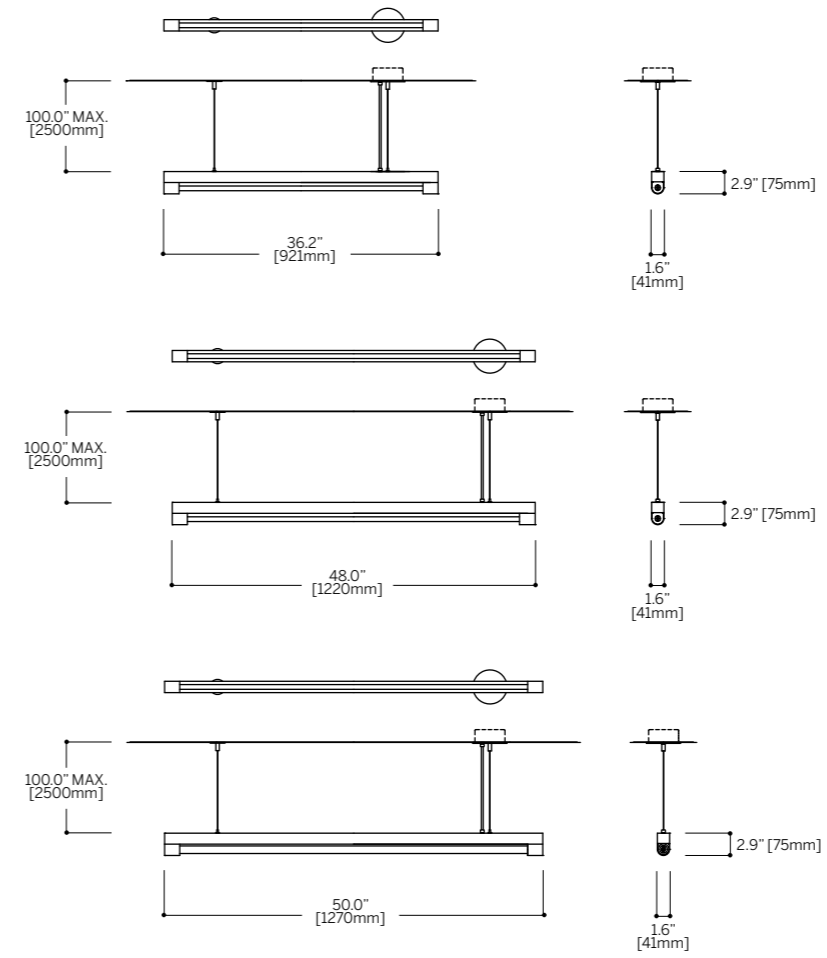

**1700.P43NA19-45.2**  
1 x 39 Watt HO / G5

**1700.P44NA19-57**  
1 x 28 Watt / G5

**1700.P45NA19-57**  
1 x 54 Watt HO / G5

**1700.P61NA19-59**  
1 x 32 Watt / G13

Consult factory for LED options

\* Available in surface mount. See section Surface.