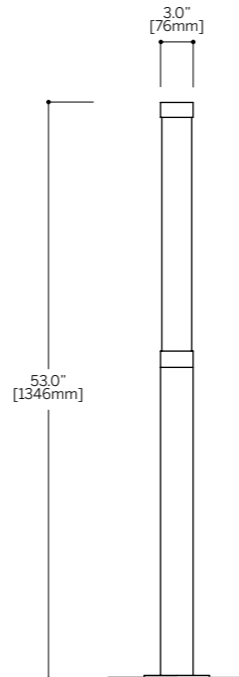

Finish
Satin Stainless Steel

Optional finish
Painted Anodized Aluminum
Painted Custom Color

Diffuser
White Opal Acrylic

Optional diffuser
Clear Satin Acrylic
White Opal Glass

Lamping
1971.F40WA10-53
1 x 14 Watt / G5
1971.F41WA10-53
1 x 24 Watt HO / G5

Consult factory for LED options
Specify 120 or 277 Volt
Wet Location