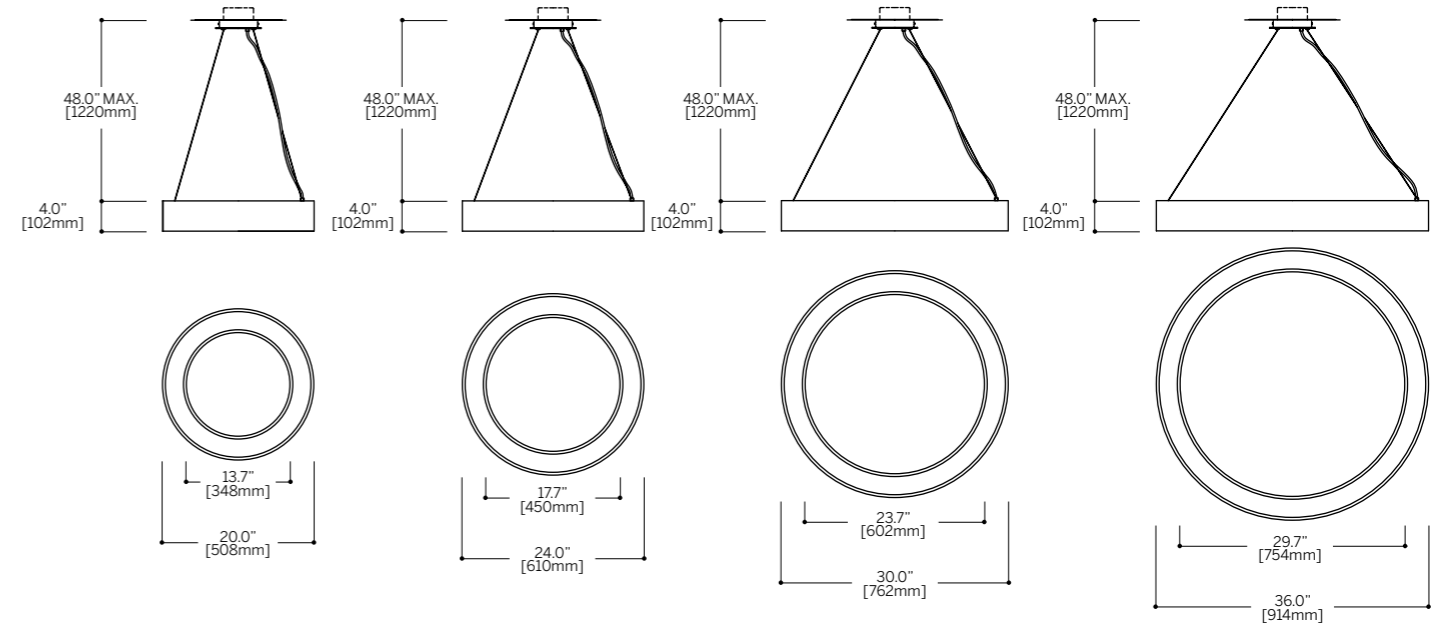

Finish
Painted Anodized Aluminum

Optional finish
Painted White
Painted Custom Color

Bottom Diffuser
Satin White Opal Acrylic

Optional diffuser
Clear Satin Acrylic

Lamping

1692.PLED24SW19-20
Up - 24 Watt / 2,370 lm
Down - 24 Watt / 2,370 lm
Low Power

1692.PLED48SW19-20
Up - 48 Watt / 4,740 lm
Down - 48 Watt / 4,740 lm
High Power

1692.PLED30SW19-24
Up - 30 Watt / 2,960 lm
Down - 30 Watt / 2,960 lm
Low Power

1692.PLED60SW19-24
Up - 60 Watt / 5,920 lm
Down - 60 Watt / 5,920 lm
High Power

1692.PLED40SW19-30
Up - 40 Watt / 3,850 lm
Down - 40 Watt / 3,850 lm
Low Power

1692.PLED80SW19-30
Up - 80 Watt / 7,700 lm
Down - 80 Watt / 7,700 lm
High Power

1692.PLED48SW19-36
Up - 48 Watt / 4,740 lm
Down - 48 Watt / 4,740 lm
Low Power

1692.PLED96SW19-36
Up - 96 Watt / 9,480 lm
Down - 96 Watt / 9,480 lm
High Power

Consult factory for LED options
Specify 120 or 277 Volt

ring u

The clean essential lines of the Ring make it suitable for use in any modern environment. Direct or indirect/direct lighting options. Suspended via (4) field adjustable stainless steel cables, allowing for independent fixture aiming.