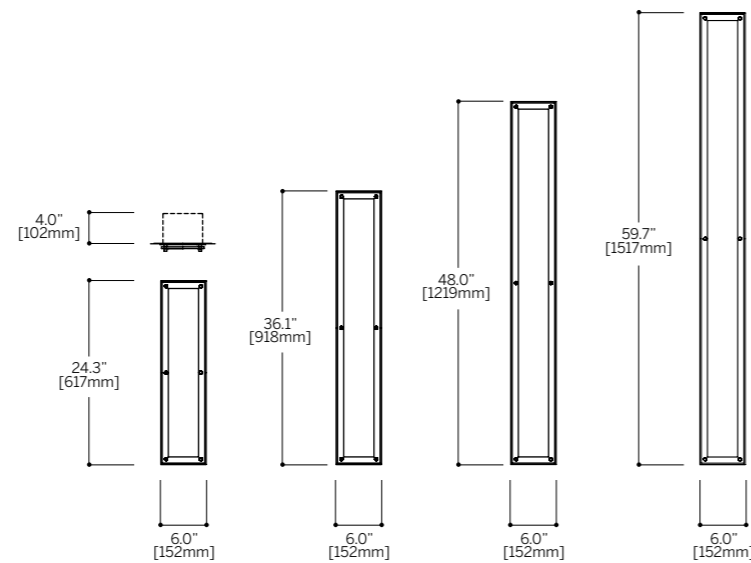

Lamping

1380.R40CG10-24.3
1 x 14 Watt / G5

1380.R41CG10-24.3
1 x 24 Watt HO / G5

1380.R42CG10-36.1
1 x 21 Watt / G5

1380.R43CG10-36.1
1 x 39 Watt HO / G5

1380.R44CG10-48
1 x 28 Watt / G5

1380.R45CG10-48
1 x 54 Watt HO / G5

1380.R46CG10-59.7
1 x 35 Watt / G5

1380.R47CG10-59.7
1 x 80 Watt HO / G5

Finish
Satin Stainless Steel

Optional finish
Satin Nickel
Painted White
Painted Custom Color

Diffuser
Clear / Satin Glass

Optional diffuser
Satin White Opal Acrylic

Consult factory for LED and dimming options
Specify 120 or 277 Volt