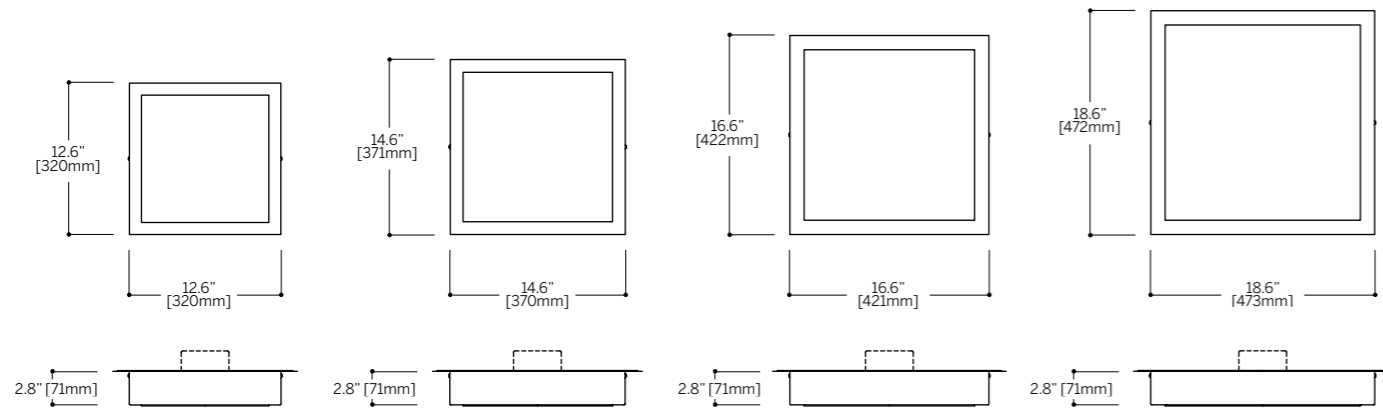

base

Ideal illumination for architectural entrances. ADA-compliant well suited for multiple hallway or wall applications. Durable, suitable for damp or dry location.