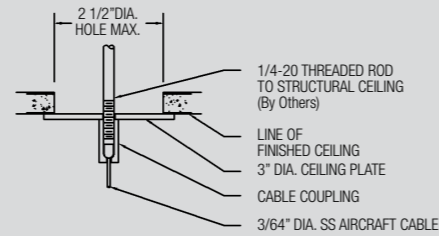

SUPPORT CABLE, OPTION: S-2