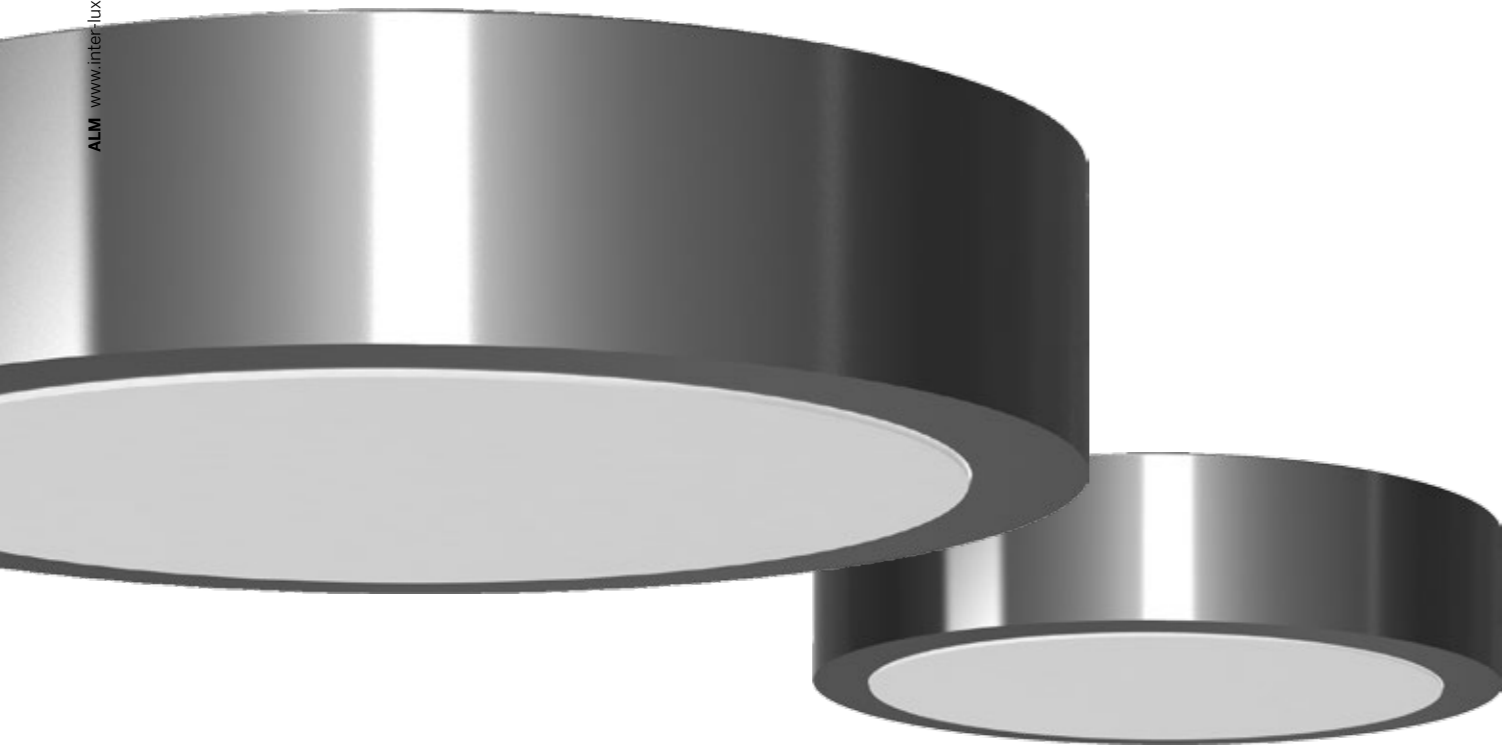

glaze

Wall or ceiling mounted fixture. Minimal design allows harmony with many architectural spaces. ADA compliant, ideally suited for multiple uses in hallways or stair landing areas.

- **Finish**
  Satin Stainless Steel
- **Optional finish**
  Satin Nickel
  Painted White
  Painted Custom Color
- **Diffuser**
  Satin White Opal Acrylic

- **Lamping**
- **1860.S33SW10-12.6**
  1 x 22 Watt / 2GX13
- **1860.S36SW10-14.6**
  1 x 22 + 40 Watt / 2GX13
- **1860.S34SW10-14.6**
  1 x 40 Watt / 2GX13
- **1860.S35SW10-14.6**
  1 x 55 Watt / 2GX13
- **1860.S36SW10-18.6**
  1 x 22 + 40 Watt / 2GX13
- **1860.S174SW10-18.6**
  4 x 24 Watt / 2G11

Consult factory for LED and dimming options
Specify 120 or 277 Volt