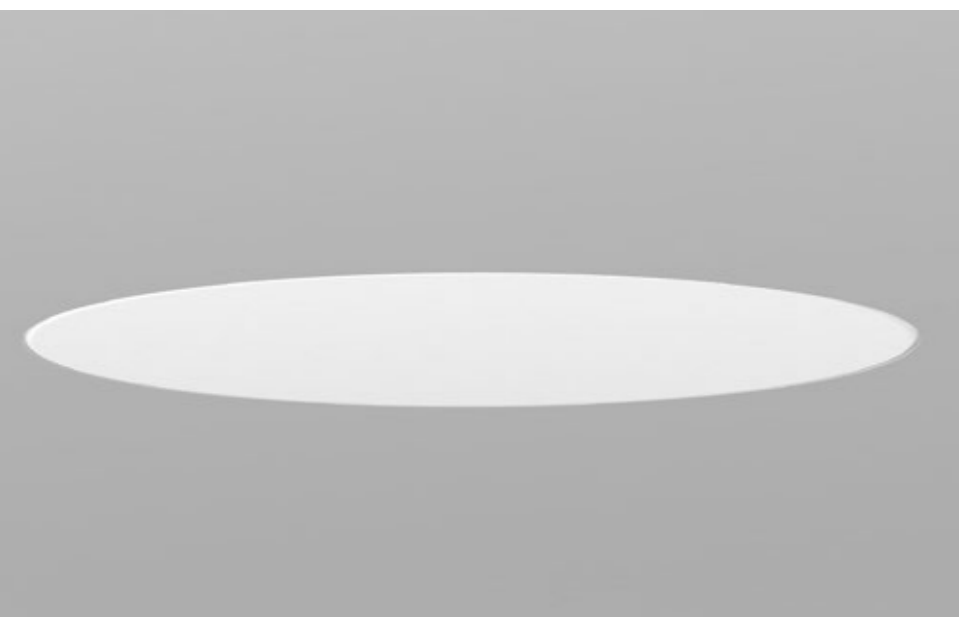

plate P

plaster-in

Plaster-in fixture with compact fluorescent light options.

Diffuser
Satin White Opal Acrylic

Lamping

1361.R36SW21-14.1
1 x 22 + 40 Watt / 2GX13

1361.R34SW21-14.1
1 x 40 Watt / 2GX13

1361.R032SW21-14.1
2 x 26 Watt / GX24q-3

1361.R36SW21-17.3
1 x 22 + 40 Watt / 2GX13

1361.R034SW21-17.3
4 x 26 Watt / GX24q-3

1361.R174SW21-17.3
4 x 24 Watt / 2G11

1361.R193SW21-23.3
3 x 36 Watt / 2G11

1361.R194SW21-23.3
4 x 36 Watt / 2G11

1361.R194SW21-29.3
4 x 36 Watt / 2G11

1361.R203SW21-29.3
3 x 40 Watt / 2G11

1361.R204SW21-29.3
4 x 40 Watt / 2G11

1361.R196SW21-35.3
6 x 36 Watt / 2G11

1361.R205SW21-35.3
5 x 40 Watt / 2G11

1361.R206SW21-35.3
6 x 40 Watt / 2G11

Consult factory for LED
and dimming options