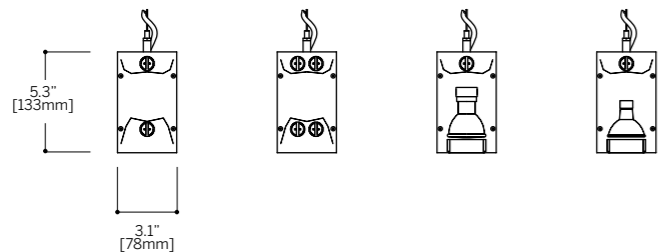

# clearline PENDANT

The ClearLine pendant is an elegant and refined option for direct and indirect illumination in offices or reception desks. Adjustable accent downlights are provided with independent aiming mechanism. ClearLine pendant mounts via aircraft cable. The mounting height is adjusted without tools.