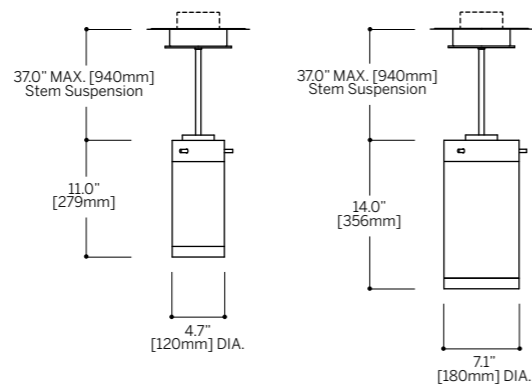

# fuse L

Cylindrical pendant with machined diffuser support cylinder and decorative elements. Frosted area of cylindrical diffuser provides 360 degrees of illumination.

\* Available in wall and ceiling mount. See section Wall and Ceiling.