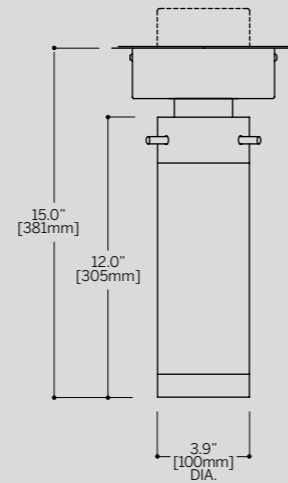

- **Finish**
  Satin Nickel
- **Diffuser**
  Clear / Satin Glass
- **Optional diffuser**
  White Opal Acrylic
  White Opal Glass

- **Lamping**
  1571.C02CG12
  1 x 18 Watt / GX24q-2
  1571.C03CG12
  1 x 26 Watt / GX24q-3

Consult factory for LED and dimming options

* Available in wall and pendant mount. See section Wall and Pendant.

fuse 1

Cylindrical ceiling fixture with machined diffuser support cylinder and decorative details. Evenly illuminated shade surface provides 360 degrees of light.