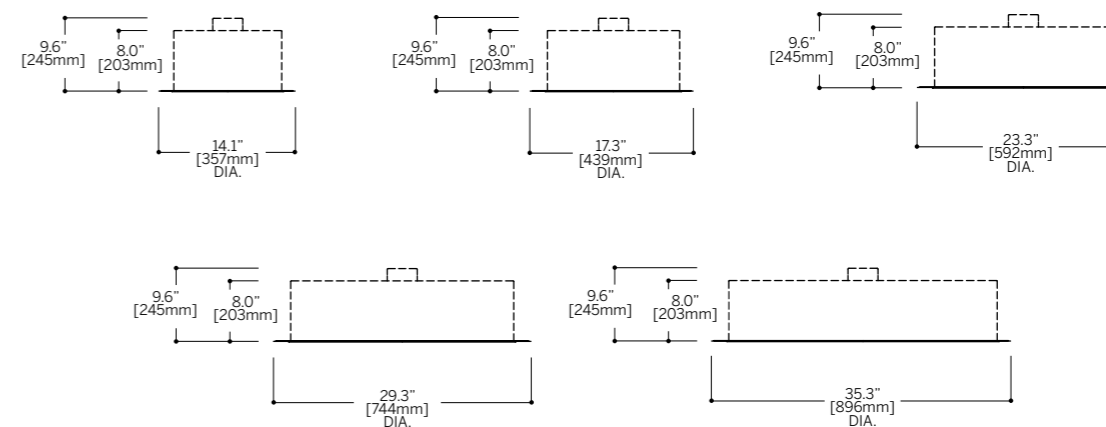

plate P

plaster-in

Plaster-in fixture with compact fluorescent light options.

Diffuser
Satin White Opal Acrylic

Lamping

1361.R36SW21-14.1
1 x 22 + 40 Watt / 2GX13

1361.R34SW21-14.1
1 x 40 Watt / 2GX13

1361.R032SW21-14.1
2 x 26 Watt / GX24q-3

1361.R36SW21-17.3
1 x 22 + 40 Watt / 2GX13

1361.R034SW21-17.3
4 x 26 Watt / GX24q-3

1361.R174SW21-17.3
4 x 24 Watt / 2G11

1361.R193SW21-23.3
3 x 36 Watt / 2G11

1361.R194SW21-23.3
4 x 36 Watt / 2G11

1361.R194SW21-29.3
4 x 36 Watt / 2G11

1361.R203SW21-29.3
3 x 40 Watt / 2G11

1361.R204SW21-29.3
4 x 40 Watt / 2G11

1361.R196SW21-35.3
6 x 36 Watt / 2G11

1361.R205SW21-35.3
5 x 40 Watt / 2G11

1361.R206SW21-35.3
6 x 40 Watt / 2G11

Consult factory for LED
and dimming options