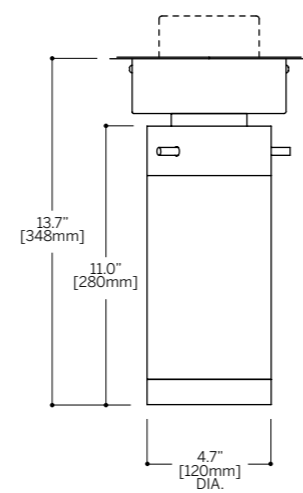

fuse L

Fuse is a result of the classic lines combined with design, featuring the quality of partially sandblasted glass diffuser. Evenly illuminated shade surface provides 360 degrees of light.

- **Finish**
  Satin Nickel
- **Diffuser**
  Clear / Satin Glass
- **Optional diffuser**
  White Opal Acrylic
  White Opal Glass

- **Lamping**
  1570.C02CG12
  1 x 18 Watt / GX24q-2
  1570.C03CG12
  1 x 26 Watt / GX24q-3

Consult factory for LED and dimming options

* Available in wall and pendant mount. See section Wall and Pendant.