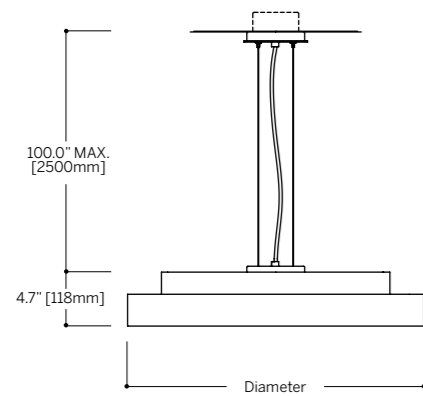

# aura

Aura is best used as workspace task lighting, conference rooms. Direct lighting with indirect illuminated ring of light around the fixture.

- Diameter
- 15.6" [396mm]
  - 18.6" [472mm]
  - 20.6" [523mm]
  - 22.6" [574mm]
  - 25.6" [650mm]
  - 30" [762mm]
  - 34" [864mm]
  - 36" [914mm]