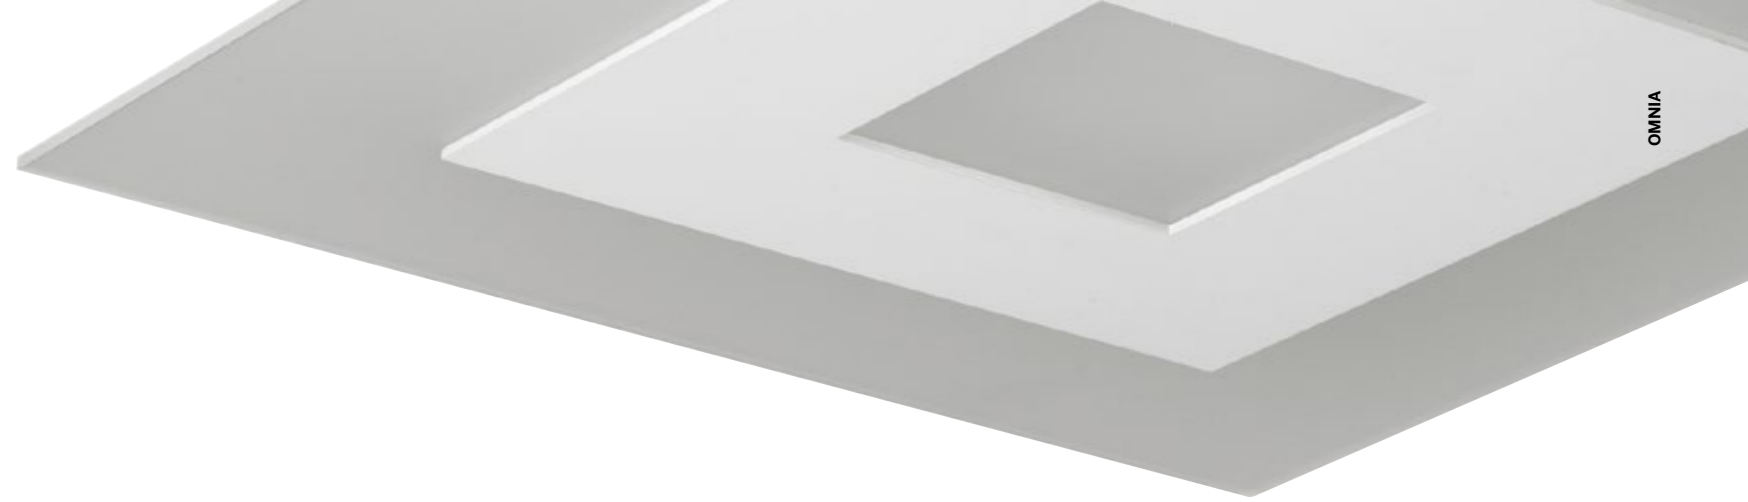

omnia

Emits soft, diffused, direct and indirect light. Creates suitable illumination for hallways and stairs.

OMNIA