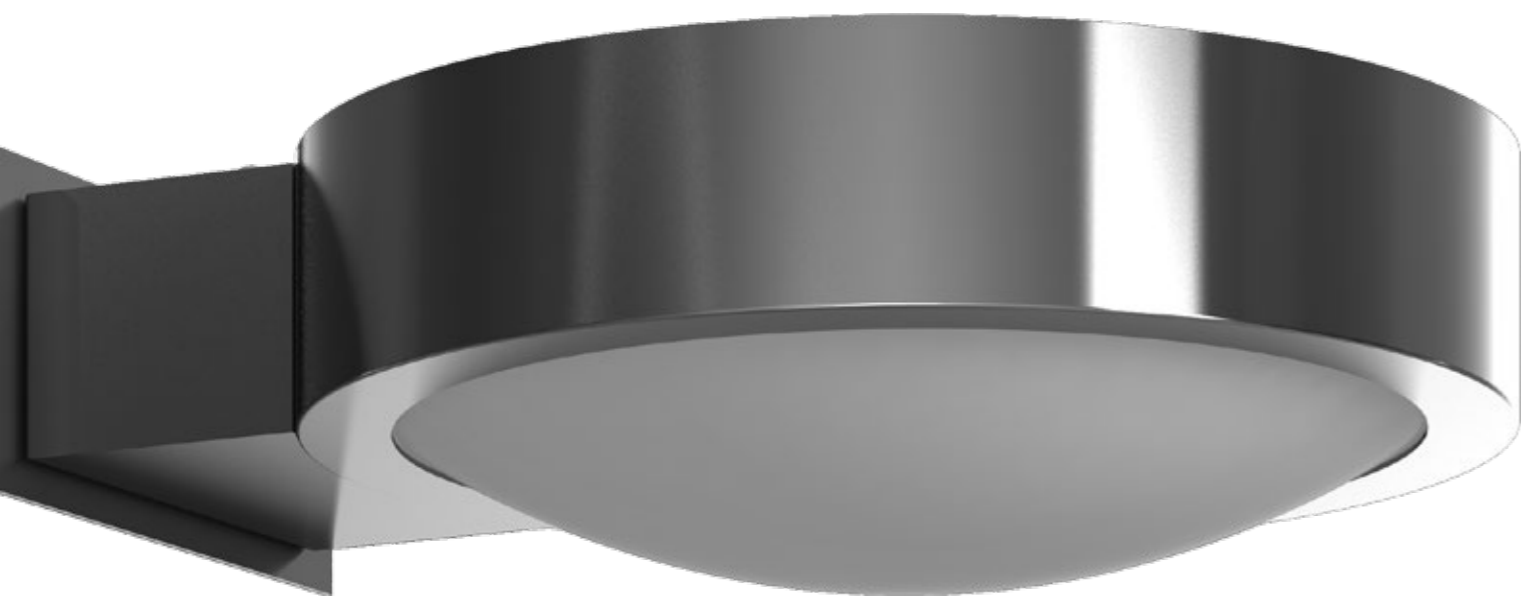

pilot

Made with frosted ribbed diffuser mounted in nickel or stainless steel metal enclosure. Fixture provides downlight/uplight distribution.