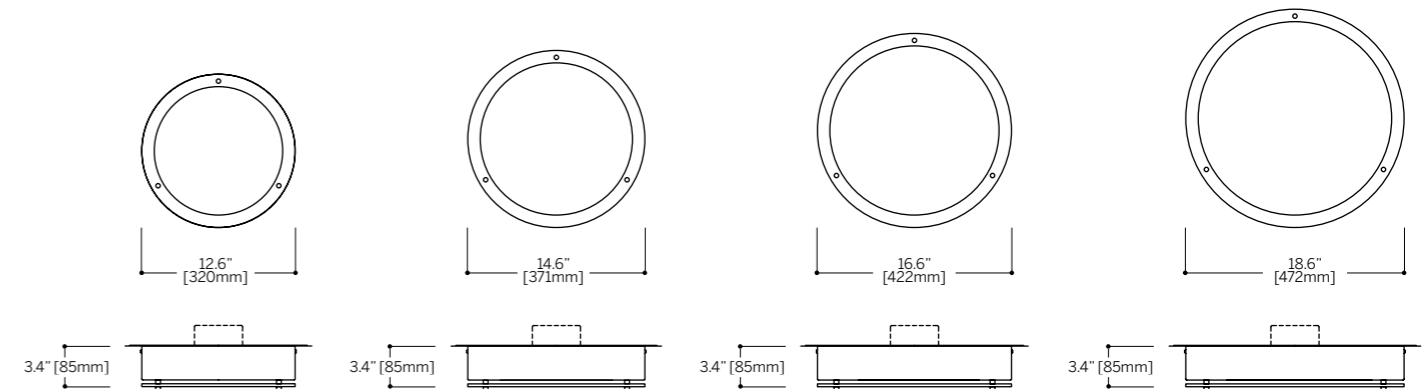

Lamping

1870.S33CG10-12.6
1 x 22 Watt / 2GX13

1870.S36CG10-14.6
1 x 22 + 40 Watt / 2GX13

1870.S34CG10-14.6
1 x 40 Watt / 2GX13

1870.S35CG10-14.6
1 x 55 Watt / 2GX13

1870.S36CG10-16.6
1 x 22 + 40 Watt / 2GX13

1870.S34CG10-16.6
1 x 40 Watt / 2GX13

1870.S35CG10-16.6
1 x 55 Watt / 2GX13

1870.S36CG10-18.6
1 x 22 + 40 Watt / 2GX13

1870.S174CG10-18.6
4 x 24 Watt / 2G11

Consult factory for LED options
Specify 120 or 277 Volt