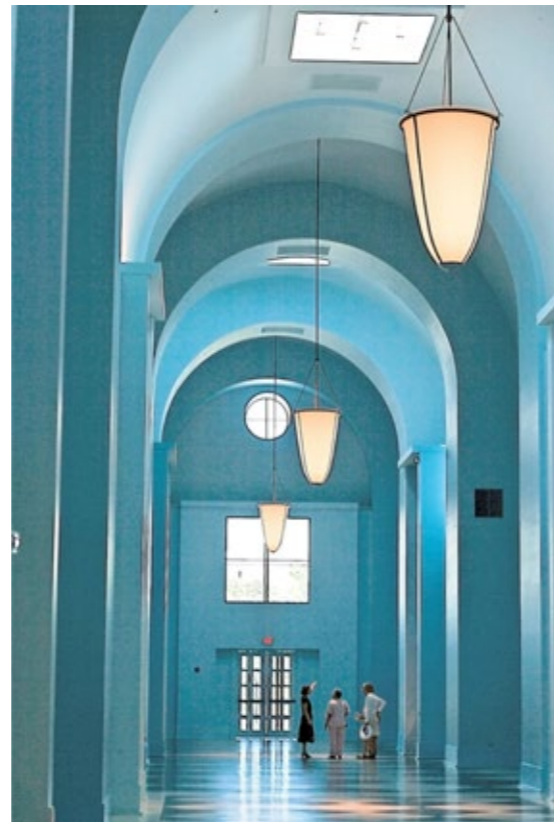

On the right:
University of Ontario, Durham
College
Oshawa, Ontario