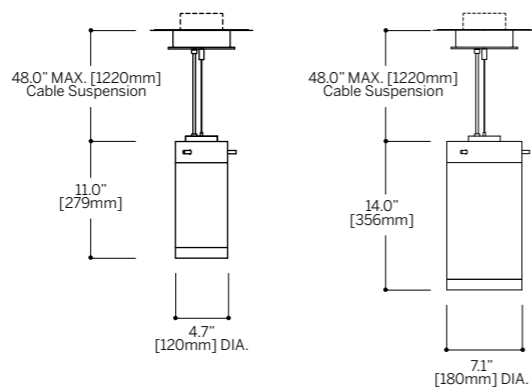

# fuse L

Cylindrical pendant with machined diffuser support cylinder and decorative elements. Frosted area of cylindrical diffuser provides 360 degrees of illumination.

\* Available in wall and ceiling mount. See section Wall and Ceiling.