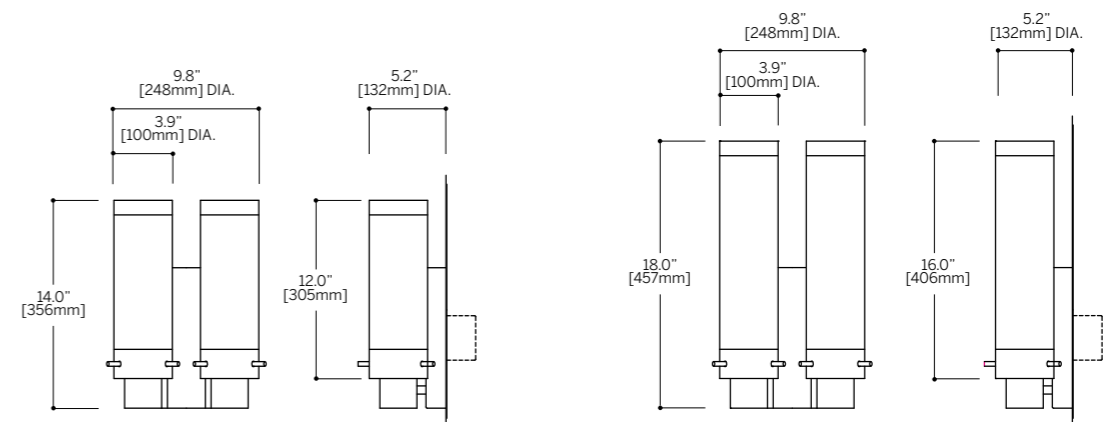

* Available in pendant and ceiling mount. See section Pendant and Ceiling.
* Fixture can be installed with the glass facing up or down.