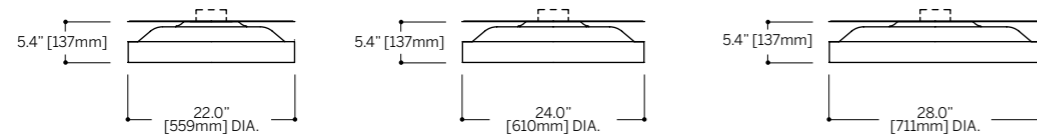

puck

Puck is also used in various applications establishing itself as a stylish decorative product and technical architectural instrument. Direct or indirect/direct lighting options. Different selection of top diffuser will give a variety of different lighting.