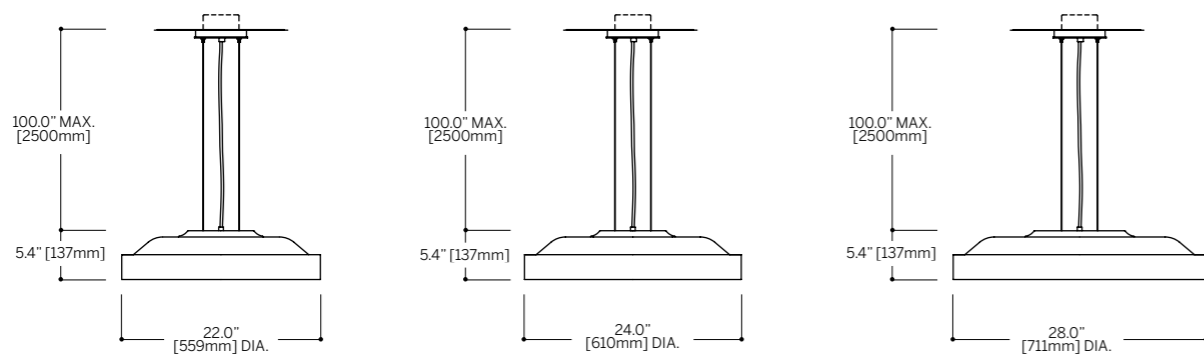

puck

Puck is suitable for individual workspace task lighting, conference rooms or larger spaces when used in multiple configurations. Direct or indirect/direct lighting options. Different selection of top diffuser will allow a variety of different lighting. Suspended via (3) field adjustable stainless steel cables, allowing for independent fixture aiming.