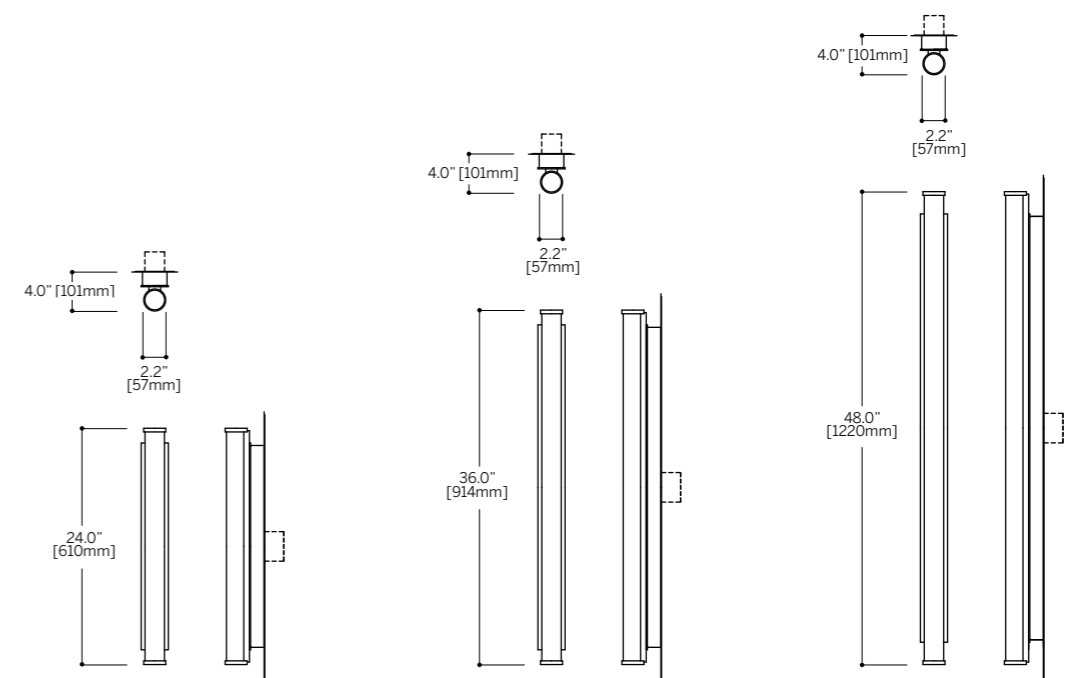

sigma

Wall sconce with formed aluminum housing and machined end caps. Diffuser is Clear Satin Acrylic. The fixture can be arranged vertically or horizontally.

- **Finish**
  Satin Aluminum
- **Optional finish**
  Painted White
  Painted Custom Color
- **Diffuser**
  Clear Satin Acrylic
- **Optional diffuser**
  White Opal Acrylic

Lamping

1740.W40SA17-24
1 x 14 Watt / G5

1740.W41SA17-24
1 x 24 Watt HO / G5

1740.W42SA17-36
1 x 21 Watt / G5

1740.W43SA17-36
1 x 39 Watt HO / G5

1740.W44SA17-48
1 x 28 Watt / G5

1740.W45SA17-48
1 x 54 Watt HO / G5