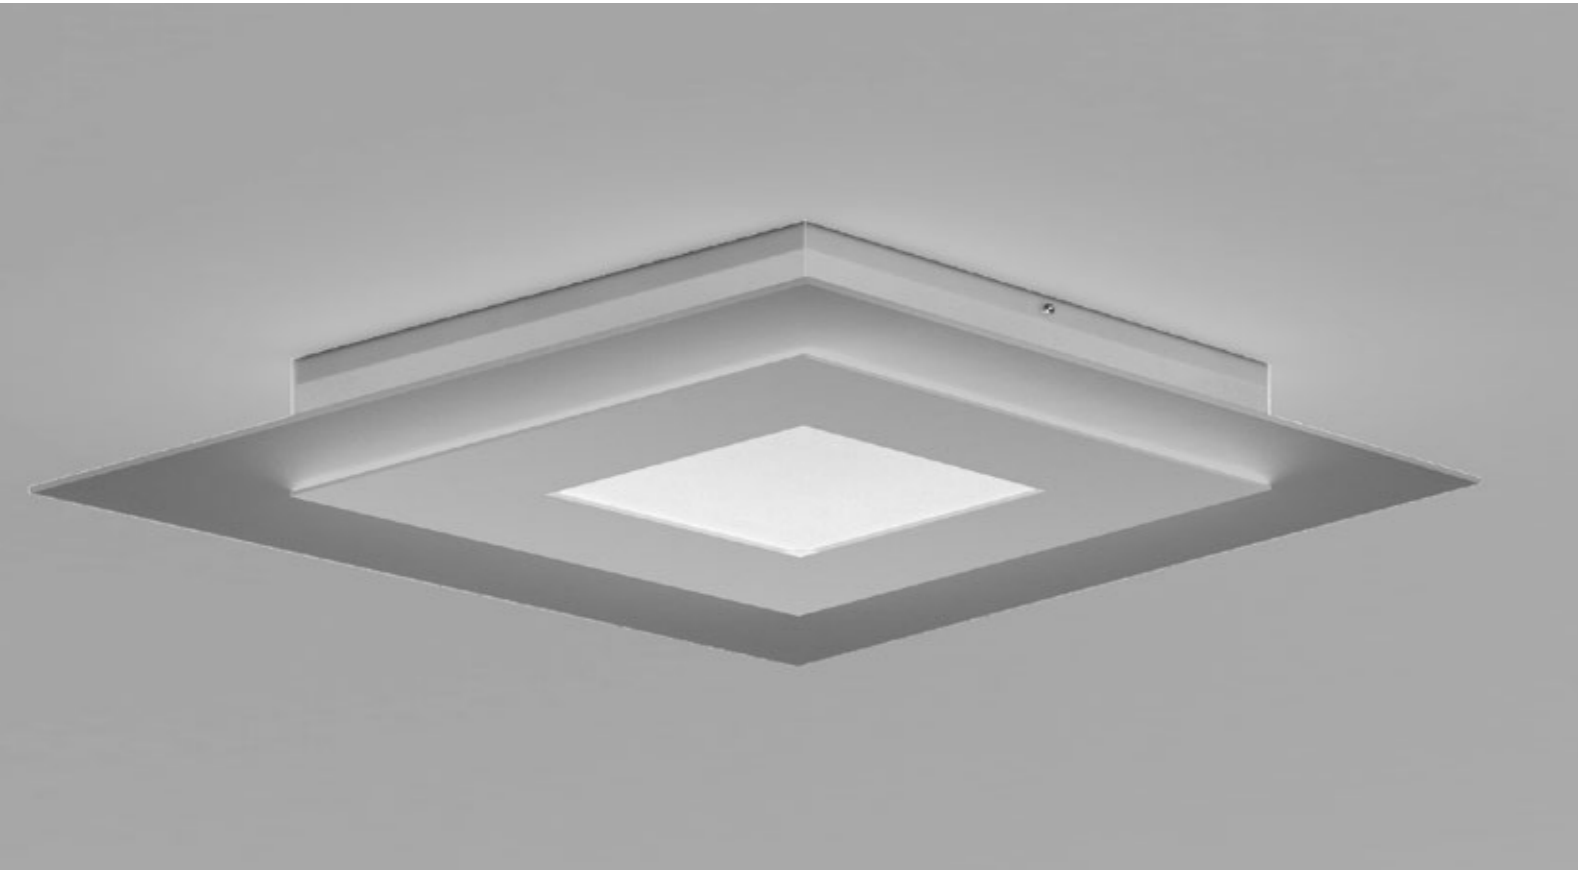

ceiling

# star

Cylindrical ceiling light fixture with external Clear Glass and internal Satin Glass diffuser. The fixture emits indirect symmetrical light creating a comfortable mood and a soft, decorative luminance-balancing effect.

# omnia

Emits soft, diffused, direct and indirect light. Creates suitable illumination for hallways and stairs.

OMNIA

**Finish**  
Painted Anodized Aluminum

**Optional finish**  
Painted White  
Painted Custom Color