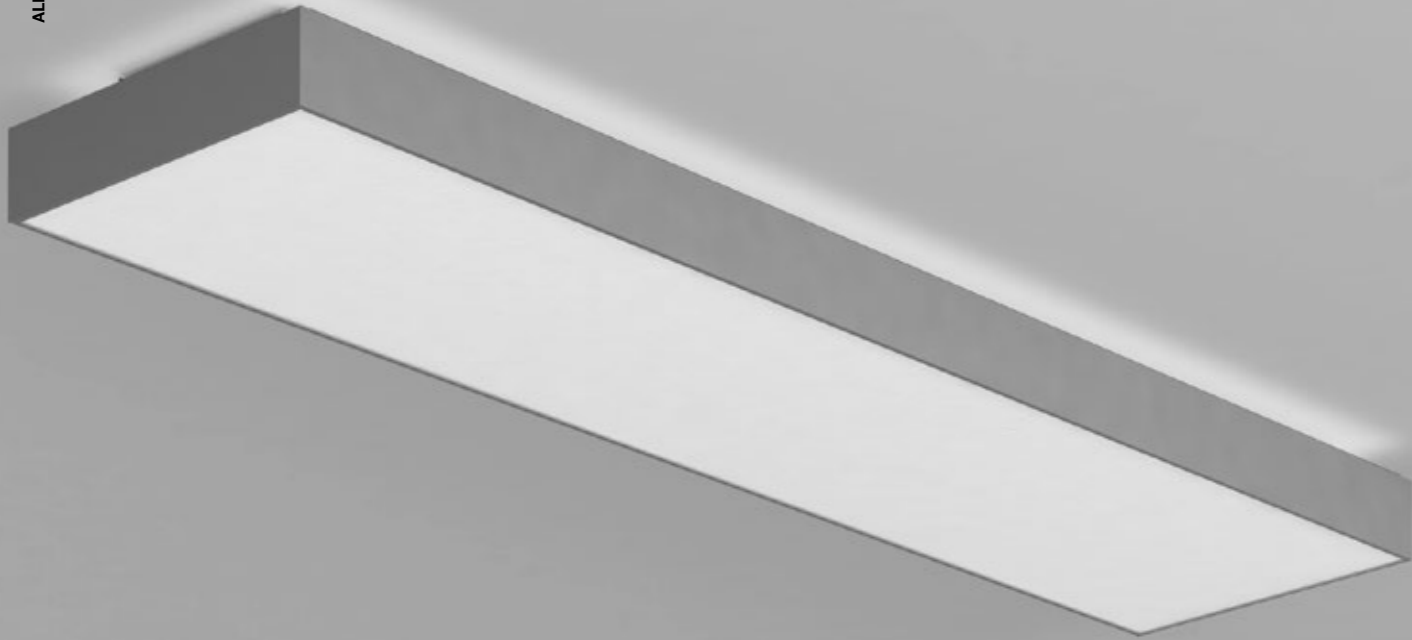

step R

Step R is available in pendant, wall and ceiling version. In various sizes and with different light sources it is suitable for individual workspace task lighting, conference rooms or larger spaces when used in multiple configurations. Clear anodized extruded aluminum construction.

* Available in pendant mount. See section Pendant.

Finish
Clear Anodized Aluminum

Optional finish
Painted White
Painted Custom Color

Diffuser
Satin White Opal Acrylic

Optional diffuser
Clear Satin Acrylic

Lamping

1541.S402SW16-28
2 x 14 Watt / G5

1541.S412SW16-28
2 x 24 Watt HO / G5

1541.S422SW16-39.9
2 x 21 Watt / G5

1541.S432SW16-39.9
2 x 39 Watt HO / G5

1541.S442SW16-51.6
2 x 28 Watt / G5

1541.S452SW16-51.6
2 x 54 Watt HO / G5

1541.S462SW16-63.5
2 x 35 Watt / G5

1541.S472SW16-63.5
2 x 80 Watt HO / G5

Consult factory for LED and dimming options
Specify 120 or 277 Volt