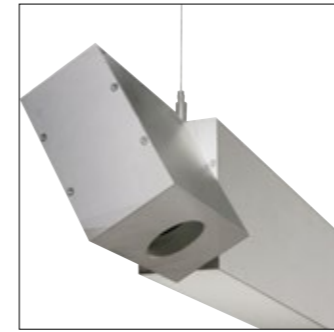

# clearline PENDANT

The ClearLine pendant is an elegant and refined option for direct and indirect illumination in offices or reception desks. Adjustable accent downlights are provided with independent aiming mechanism. ClearLine pendant mounts via aircraft cable. The mounting height is adjusted without tools.