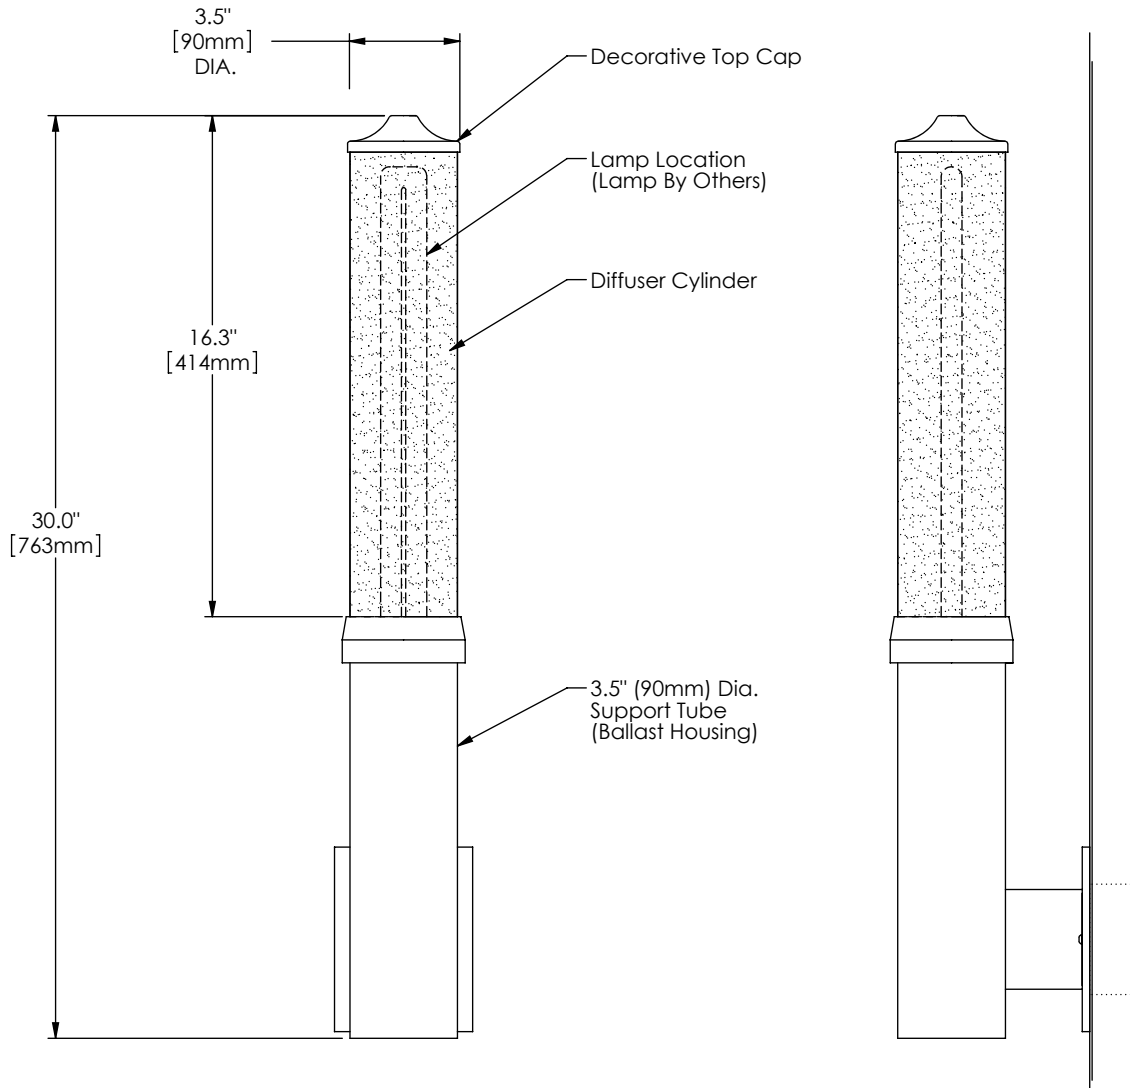

Due Specifications

Series	Style	Lamp	Diffuser	Finish	Height H	Voltage	Options
1940	W	19			30		
W - Wall	19 - 1 x 36 Watt / 2G11	WA - White Opal Acrylic SA - Clear Satin Acrylic WG - White Opal Glass	16 - Clear Anodized Aluminum 22 - Painted Custom Color	30"	U - 120-277 V 1 - 120 V 2 - 220-240 V 3 - 277 V	DM - Specify Dimming Ballast Consult The Factory EM - Fluorescent Emergency, Battery - Remote Other _____	