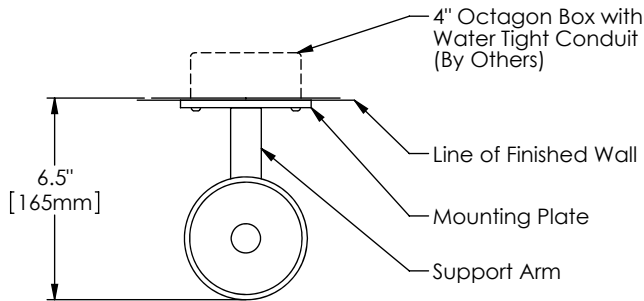

Due Specifications

Series	Style	Lamp	Diffuser	Finish	Height H	Voltage	Options
1940	W	19			30		
W - Wall	19 - 1 x 36 Watt / 2G11	WA - White Opal Acrylic SA - Clear Satin Acrylic WG - White Opal Glass	16 - Clear Anodized Aluminum 22 - Painted Custom Color	30"	U - 120-277 V 1 - 120 V 2 - 220-240 V 3 - 277 V	DM - Specify Dimming Ballast Consult The Factory EM - Fluorescent Emergency, Battery - Remote Other _____	