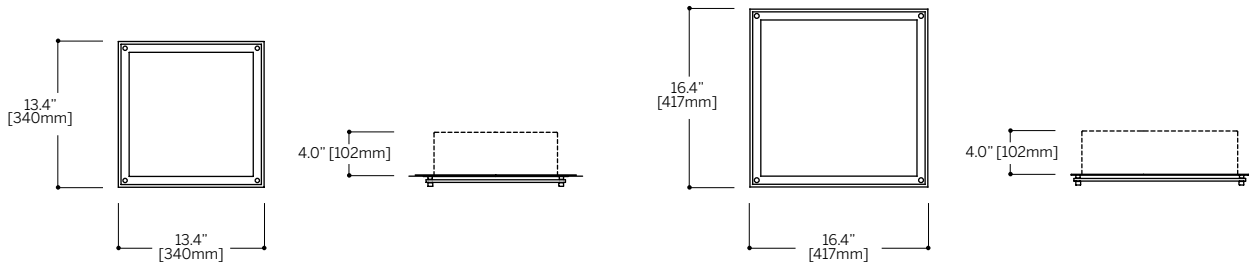

float

Low profile recessed downlight with metal trim ring and floating diffuser panel provides direct and diffused light.

-  **Finish**
Satin Stainless Steel
-  **Optional finish**
Satin Nickel
Painted White
Painted Custom Color
-  **Diffuser**
Clear / Satin Glass
-  **Optional diffuser**
Satin White Opal Acrylic

-  **Lamping**
 - 1381.R33CG10-13.4**
1 x 22 Watt / 2GX13
 - 1381.R032CG10-13.4**
2 x 26 Watt / GX24q-3
 - 1381.R36CG10-16.4**
1 x 22 + 40 Watt / 2GX13
 - 1381.R34CG10-16.4**
1 x 40 Watt / 2GX13
 - 1381.R35CG10-16.4**
1 x 55 Watt / 2GX13