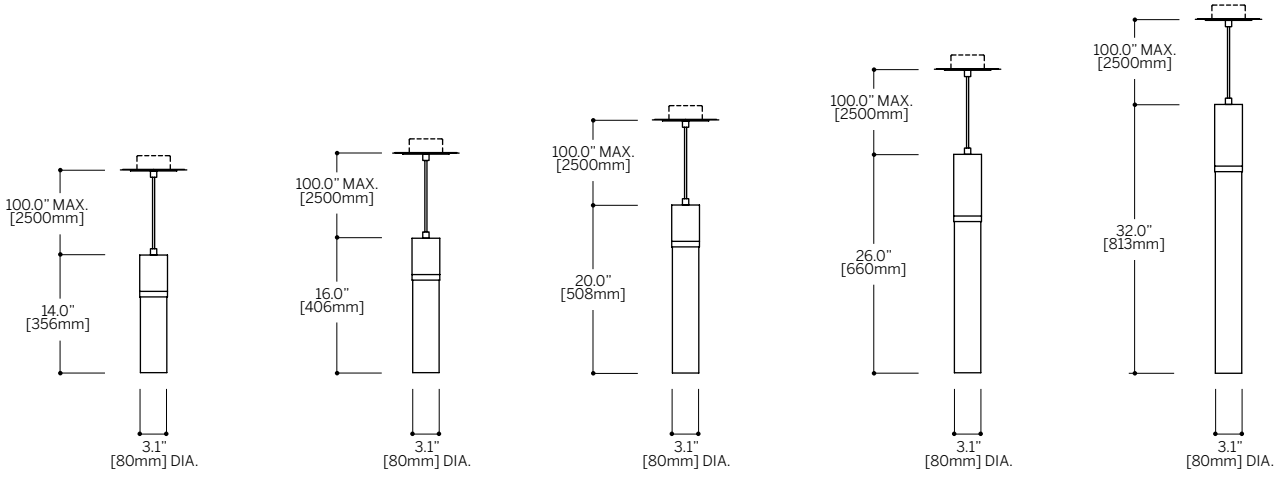

1560.P03WA12-16
1 x 26 Watt / GX24q-3

1560.P04WA12-16
1 x 32 Watt / GX24q-3

1560.P17WA12-20
1 x 24 Watt / 2G11

1560.P19WA12-26
1 x 36 Watt / 2G11

1560.P20WA12-32
1 x 40 Watt / 2G11

1560.P21WA12-32
1 x 50 Watt / 2G11

1560.P22WA12-32
1 x 55 Watt / 2G11

Consult factory for LED options
Specify 120 or 277 Volt

plume

White opal diffuser in combination with natural metal finishes offers uniform contemporary design and a distinctive look.

* Fixture can be used in multiple head configuration. Consult the factory for configuration options.
 * Available in wall mount. See section Wall.