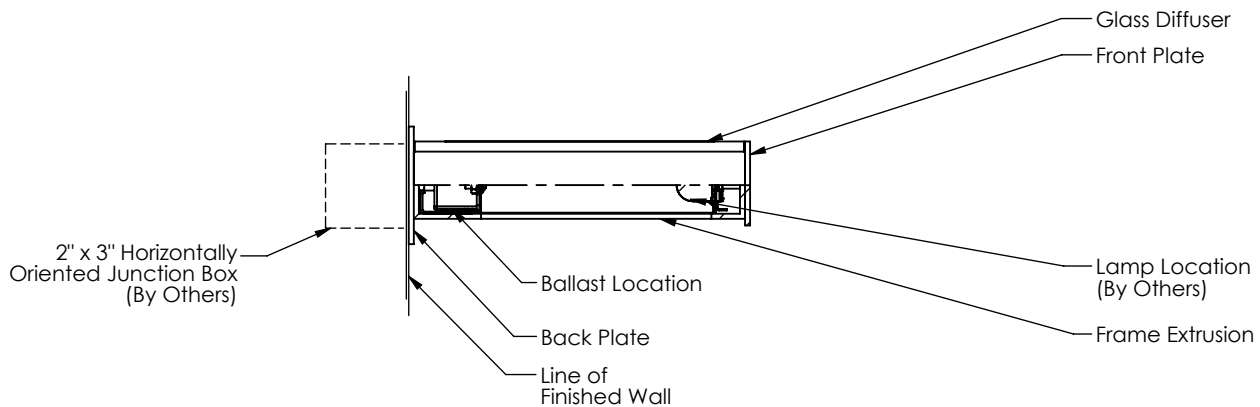

Any Specifications

PERSPECTIVE VIEW

1730	W	42	CG	19	38	U	
Series	Style	Lamp	Diffuser	Finish	Size	Voltage	Options

W - Wall 42 - 1 x 21 Watt / G5
 43 - 1 x 39 Watt HO/ G5 CG - Clear / Satin Glass 19 - Painted Anodized Aluminum
 21 - Painted White 22 - Painted Custom Color 38" U - 120-277 V
 1 - 120 V DM - Specify Dimming Ballast Consult The Factory
 2 - 220-240 V EM - Fluorescent Emergency, Battery - Remote
 3 - 277 V Other _____