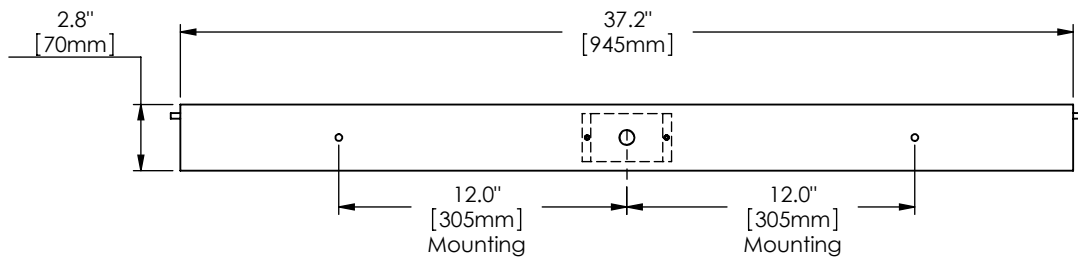

Any Specifications

PERSPECTIVE VIEW

1730	W	42	CG	19	38	U	
Series	Style	Lamp	Diffuser	Finish	Size	Voltage	Options

W - Wall 42 - 1 x 21 Watt / G5
 43 - 1 x 39 Watt HO/ G5 CG - Clear / Satin Glass 19 - Painted Anodized Aluminum
 21 - Painted White 22 - Painted Custom Color 38" U - 120-277 V
 1 - 120 V DM - Specify Dimming Ballast Consult The Factory
 2 - 220-240 V EM - Fluorescent Emergency, Battery - Remote
 3 - 277 V Other _____