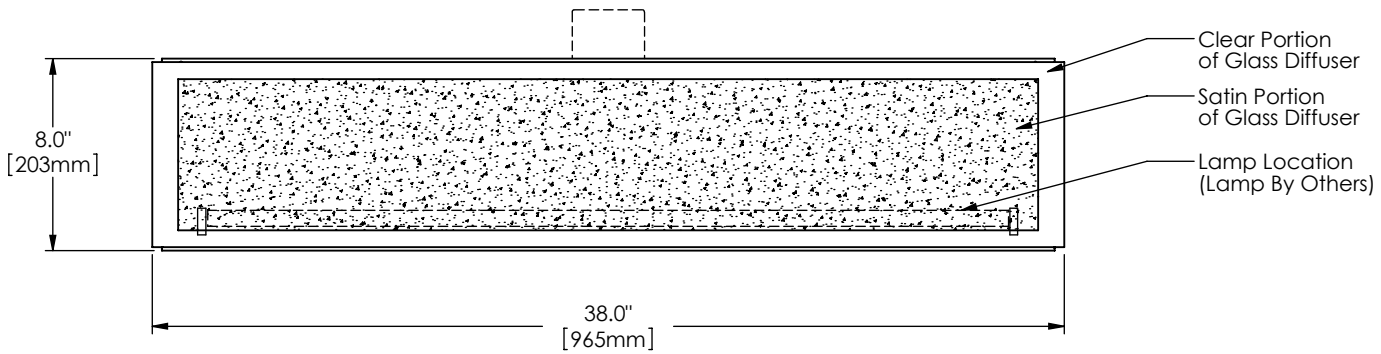

Any Specifications

PERSPECTIVE VIEW

1730	W	42	CG	19	38	U	
Series	Style	Lamp	Diffuser	Finish	Size	Voltage	Options

W - Wall 42 - 1 x 21 Watt / G5
 43 - 1 x 39 Watt HO/ G5 CG - Clear / Satin Glass 19 - Painted Anodized Aluminum
 21 - Painted White 22 - Painted Custom Color 38" U - 120-277 V
 1 - 120 V DM - Specify Dimming Ballast Consult The Factory
 2 - 220-240 V EM - Fluorescent Emergency, Battery - Remote
 3 - 277 V Other _____