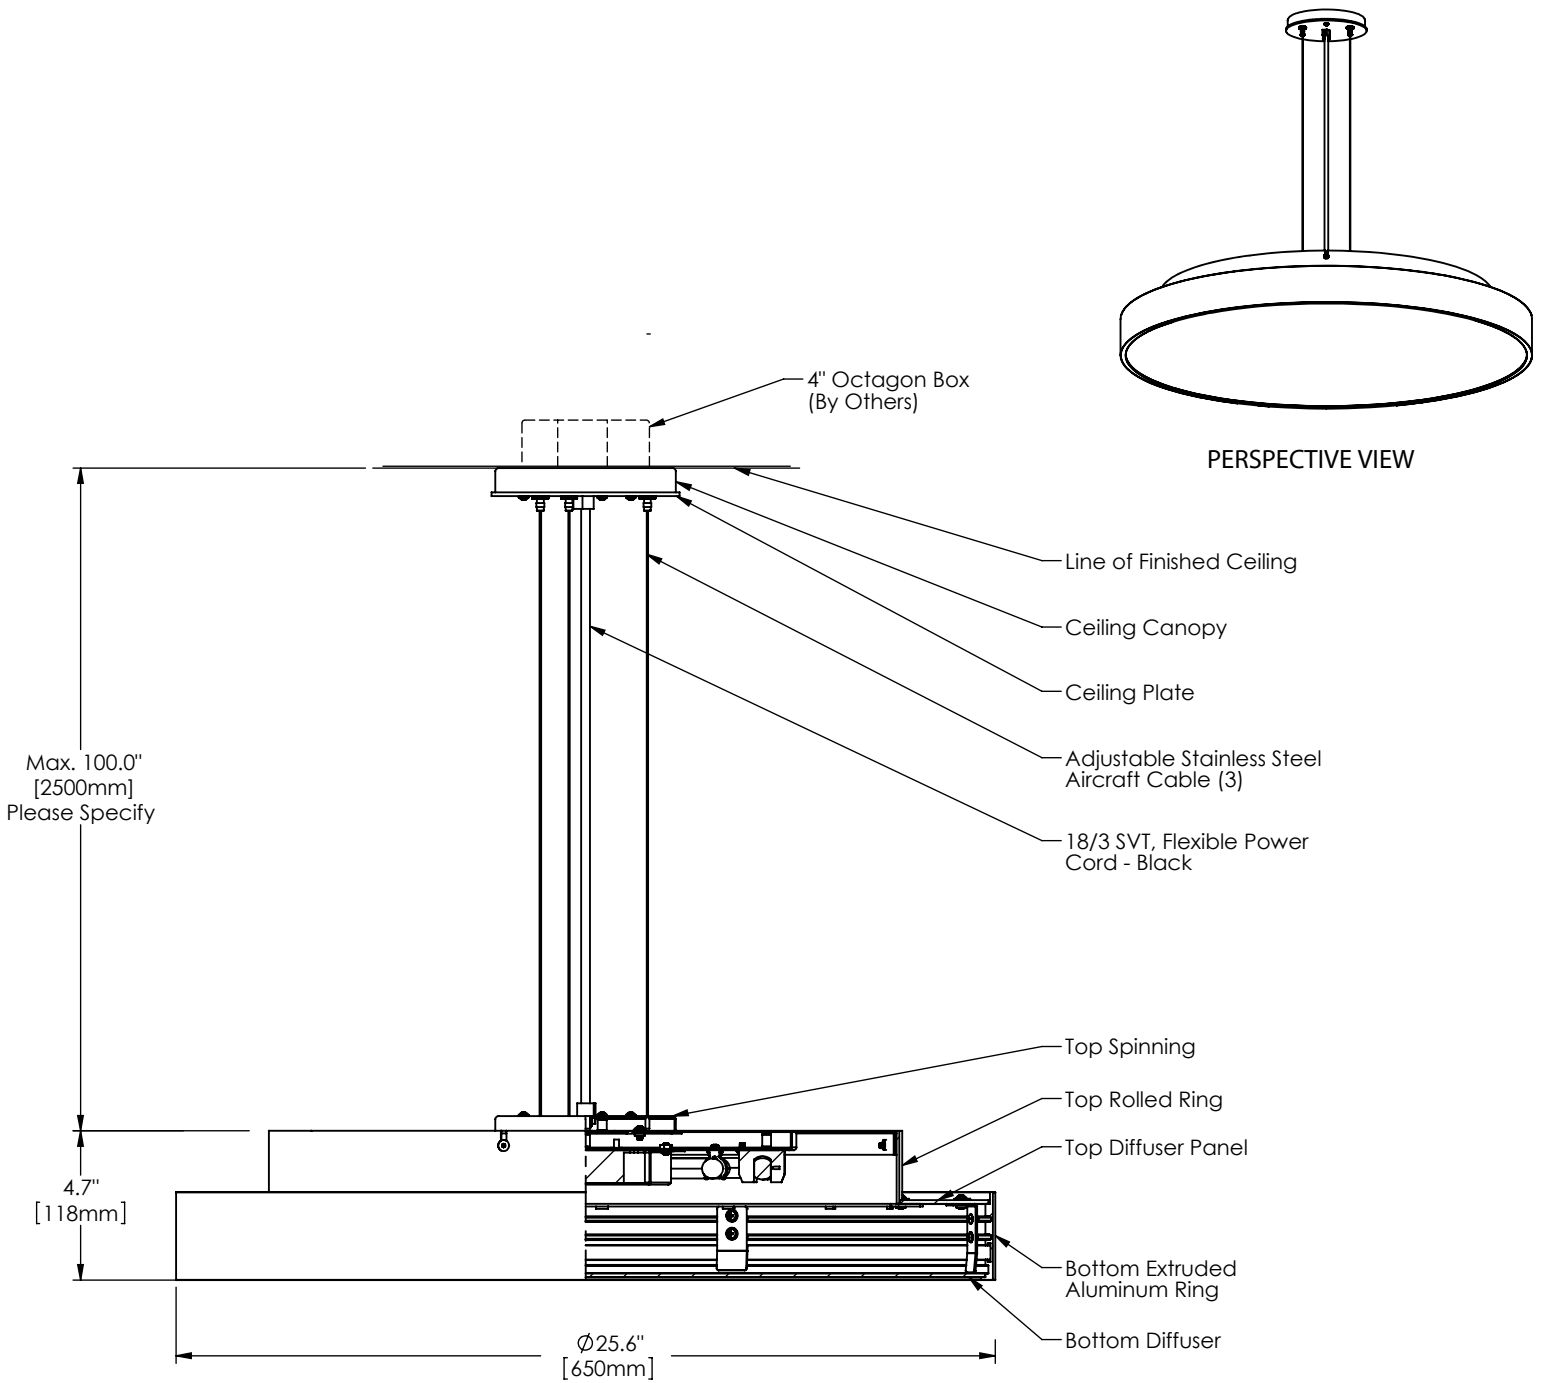

Aura Specifications

Series	Style	Lamp	Diffuser	Finish	Dia.	Voltage	Options
1520	P				25.6		
P - Pendant	36 - 1 x 22 +40 Watt / 2GX13 174 - 4 x 24 Watt / 2G11 193 - 3 x 36 Watt / 2G11 194 - 4 x 36 Watt / 2G11	SW - Satin White Opal Acrylic SA - Clear Satin Acrylic	19 - Painted Anodized Aluminum 21 - Painted White 22 - Painted Custom Color	25.6"	U - 120-277 V 1 - 120 V 2 - 220-240 V 3 - 277 V	DM - Specify Dimming Ballast Consult The Factory EM - Fluorescent Emergency, Battery - Remote Other _____	