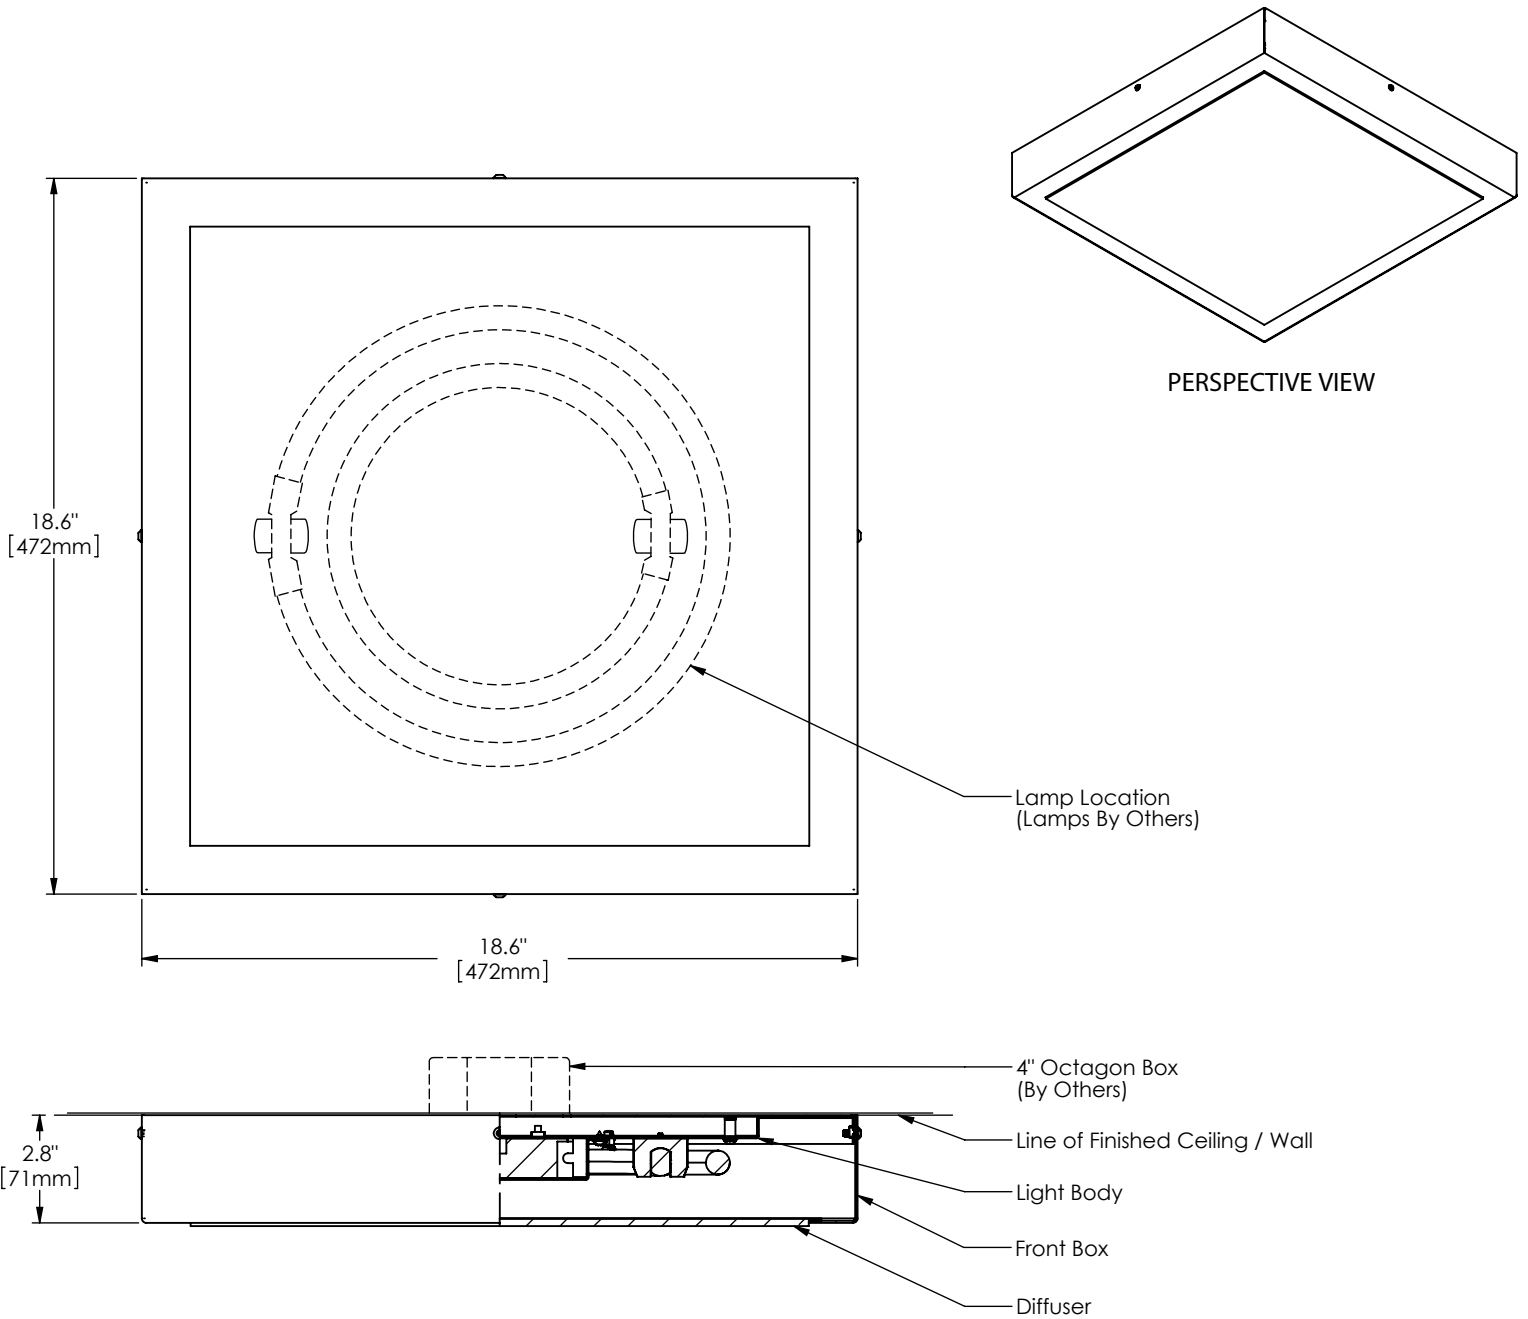

# Base Specifications

Series	Style	Lamp	Diffuser	Finish	Size	Voltage	Options
1800	S	36	SW	10	18.6	1	
S - Surface	34 - 1 x 40 Watt / 2GX13 35 - 1 x 55 Watt / 2GX13 36 - 1 x 22 + 40 Watt / 2GX13 193 - 3 x 36 Watt / 2G11 194 - 4 x 36 Watt / 2G11	SW - Satin White Opal Acrylic	10 - Satin Stainless Steel 12 - Satin Nickel 21 - Painted White 22 - Painted Custom Color	18.6"	U - 120-277 V 1 - 120 V 2 - 220-240 V 3 - 277 V	DM - Specify Dimming Ballast Consult The Factory EM - Fluorescent Emergency, Battery - Remote Other _____	