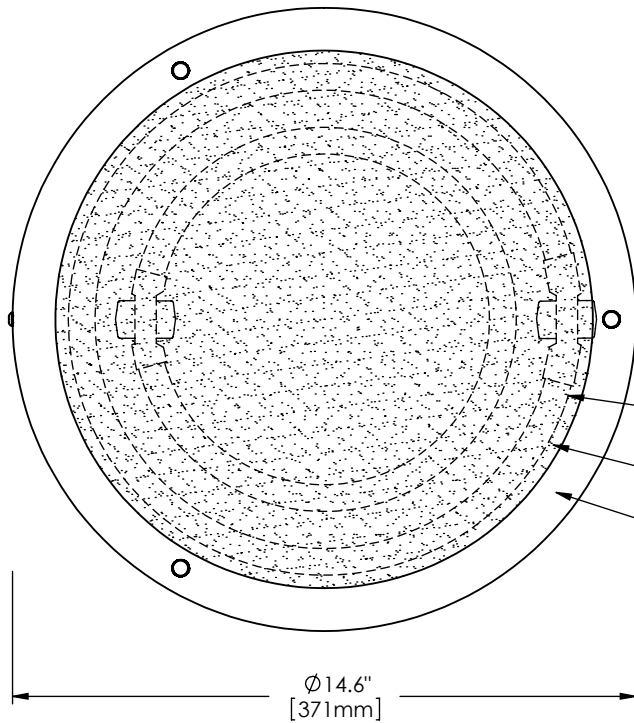

Bay Specifications

PERSPECTIVE VIEW

- Lamp Location (Lamps By Others)
- Satin Portion of Glass Diffuser
- Clear Portion of Glass Diffuser

Ø14.6"
[371mm]

- 4" Octagon Box (By Others)
- Line of Finished Ceiling / Wall
- Housing
- Inner Satin White Opal Acrylic Diffuser
- Front Diffuser
- Decorative Cap (3)

3.4"
[85mm]

2.8"
[71mm]

Series	Style	Lamp	Diffuser	Finish	Dia.	Voltage	Options
1870	S				14.6		
S - Surface	34 - 1 x 40 Watt / 2GX13 35 - 1 x 55 Watt / 2GX13 36 - 1 x 22 + 40 Watt / 2GX13	CG - Clear / Satin Glass SW - Satin White Opal Acrylic	10 - Satin Stainless Steel 12 - Satin Nickel 21 - Painted White 22 - Painted Custom Color	14.6"	U - 120-277 V 1 - 120 V 2 - 220-240 V 3 - 277 V	DM - Specify Dimming Ballast Consult The Factory EM - Fluorescent Emergency, Battery - Remote Other _____	