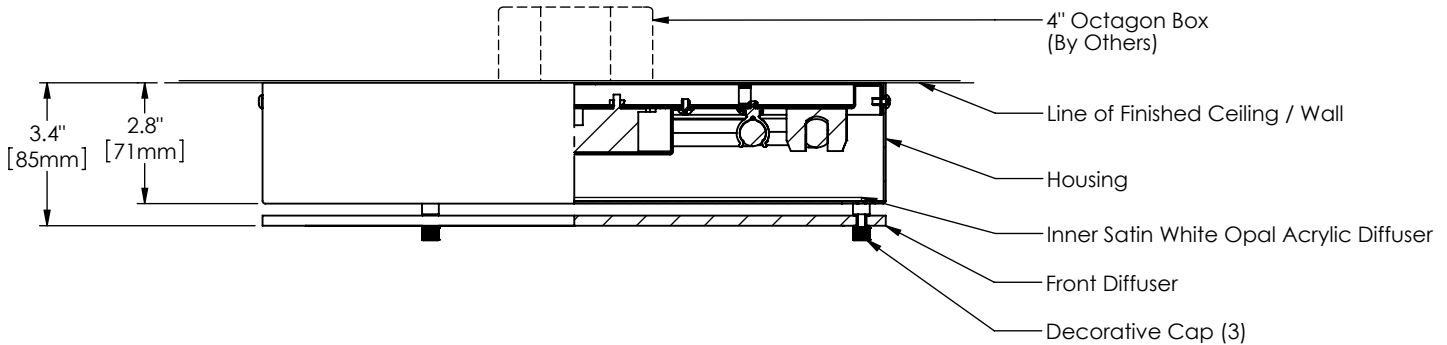

Bay Specifications

PERSPECTIVE VIEW

- Lamp Location (Lamps By Others)
- Satin Portion of Glass Diffuser
- Clear Portion of Glass Diffuser

Ø14.6"
[371mm]

- 4" Octagon Box (By Others)
- Line of Finished Ceiling / Wall
- Housing
- Inner Satin White Opal Acrylic Diffuser
- Front Diffuser
- Decorative Cap (3)

3.4"
[85mm]

2.8"
[71mm]

Series	Style	Lamp	Diffuser	Finish	Dia.	Voltage	Options
1870	S				14.6		
S - Surface	34 - 1 x 40 Watt / 2GX13 35 - 1 x 55 Watt / 2GX13 36 - 1 x 22 + 40 Watt / 2GX13	CG - Clear / Satin Glass SW - Satin White Opal Acrylic	10 - Satin Stainless Steel 12 - Satin Nickel 21 - Painted White 22 - Painted Custom Color	14.6"	U - 120-277 V 1 - 120 V 2 - 220-240 V 3 - 277 V	DM - Specify Dimming Ballast Consult The Factory EM - Fluorescent Emergency, Battery - Remote Other _____	